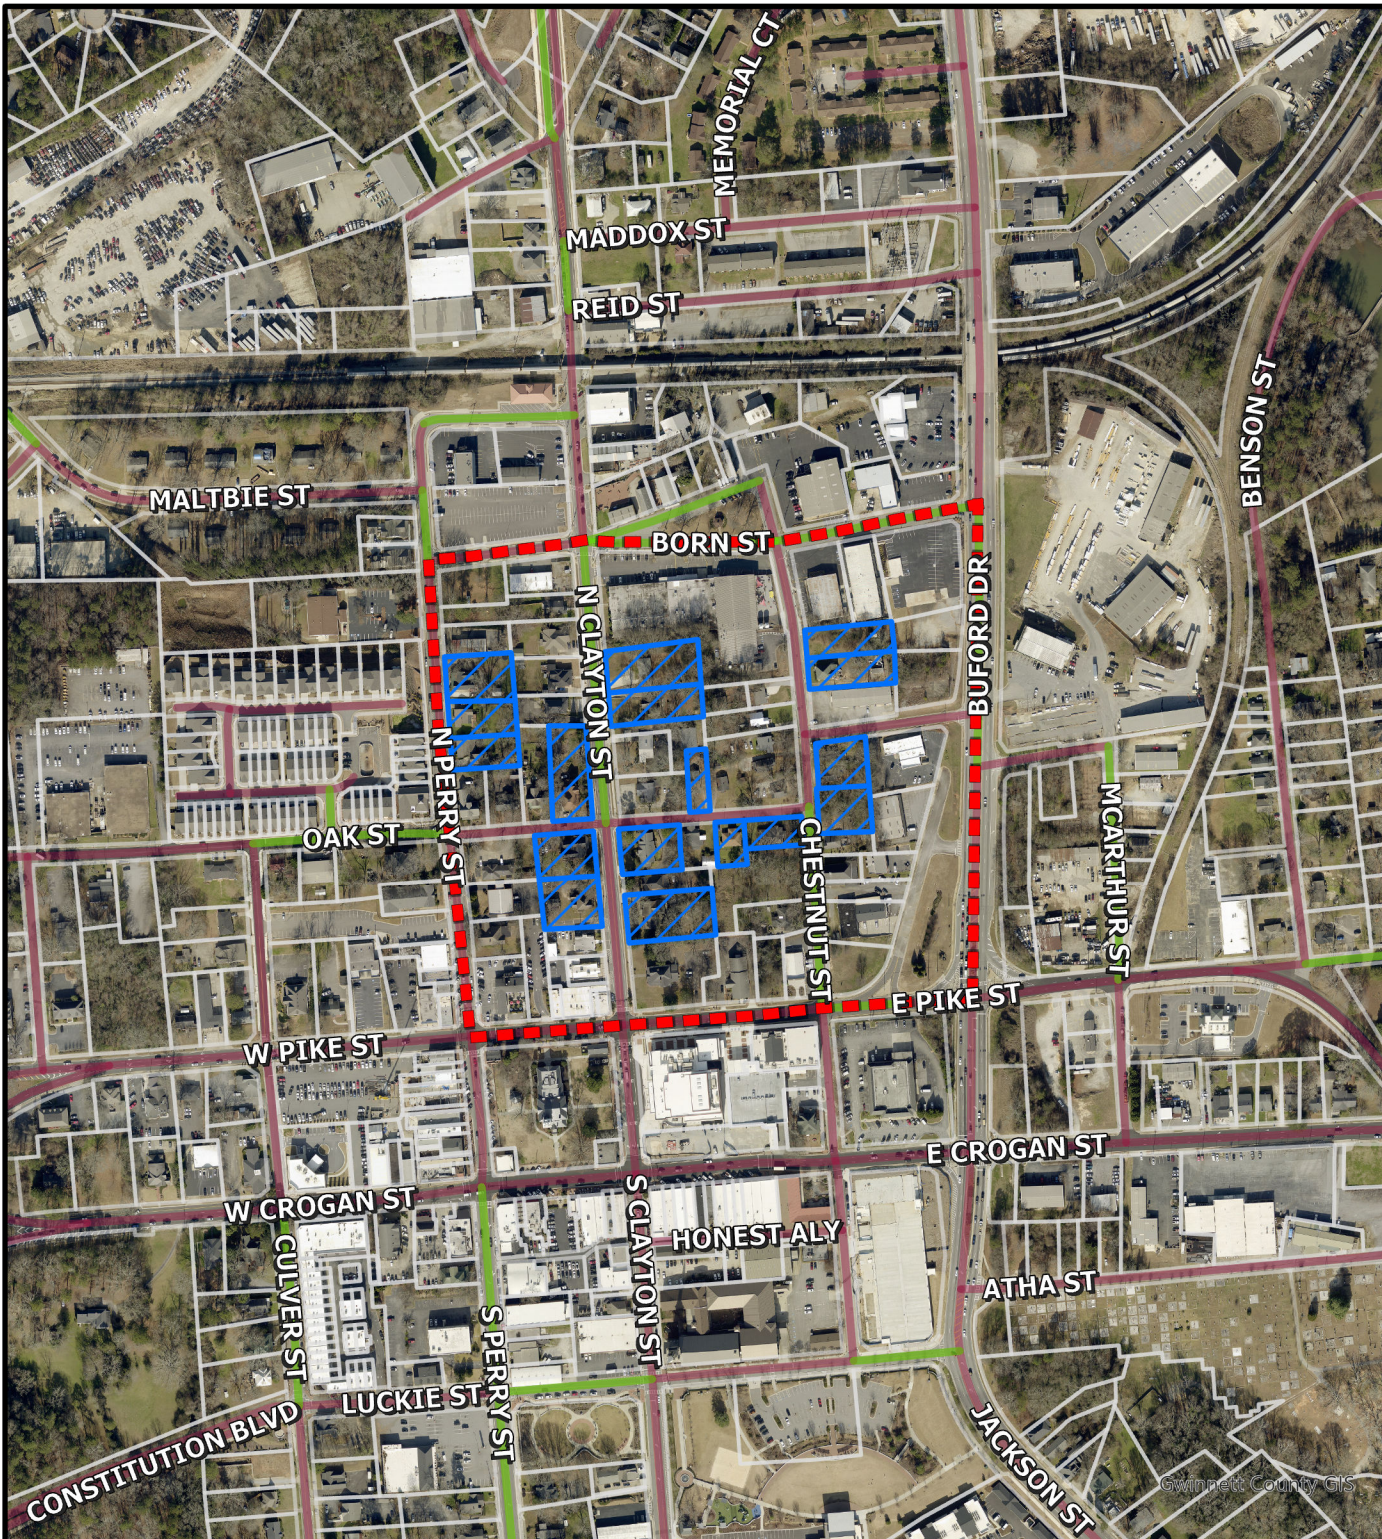

LAWRENCEVILLE

GEORGIA

The City of Lawrenceville
Planning & Development
Location Map & Surrounding Areas

File # RZR2023-00020

Applicant: City of Lawrenceville

-  North DTL
-  Subject Properties (17)
-  Parcels
-  County Maintained Streets
-  City Maintained Streets

Gwinnett County GIS