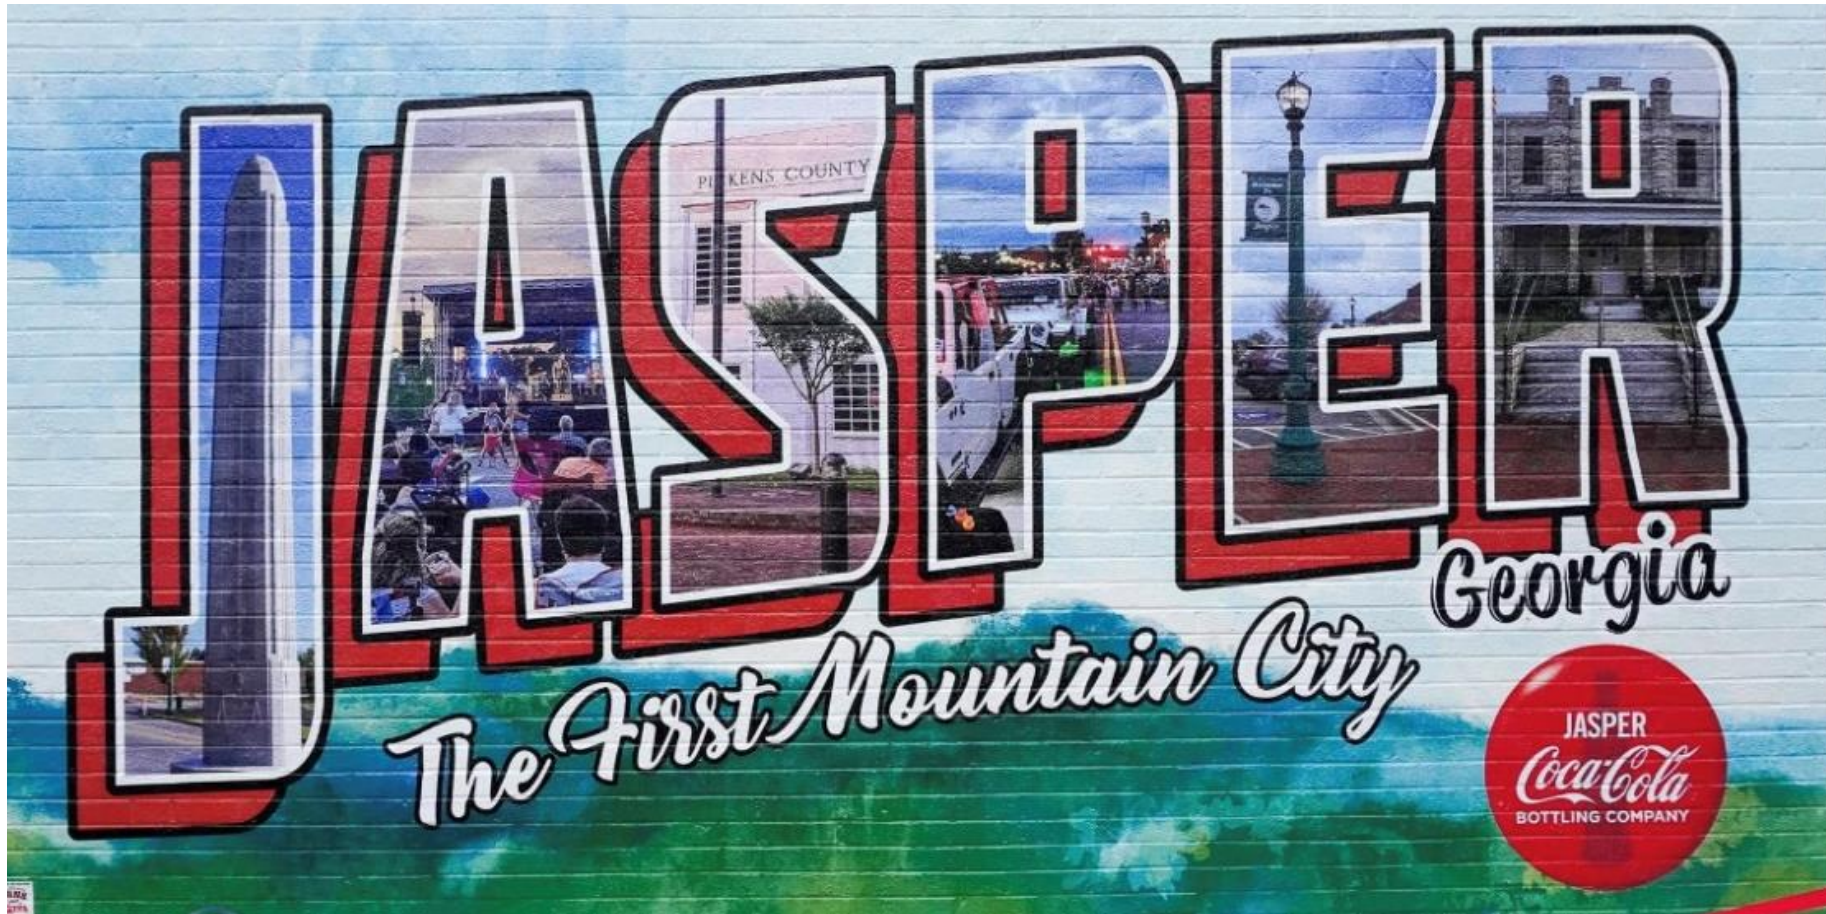

Share a **Coke** with

**Lawrenceville**

# THE LOCATION:

- **Abandoned store front**
- **Near Lawrenceville Lawn & Bicentennial Plaza**
- **Highly Visible**
- **Great Photo Opportunity for City**

# THE VISION:

**Tagline :** Coca-Cola proudly refreshing LAWRENCEVILLE since 1953  
**OR** It's a beautiful day in LAWRENCEVILLE

**LAW**= Courthouse & Planes in Sky | Airport Shoutout

**RE** = Landmark Church & Neighboring Church

# THE LANDMARKS:

LAWRENCEVILLE  
*Coca-Cola*  
BOTTLING COMPANY

Share a **Coke** with  
**Lawrenceville**

**Thank you!**