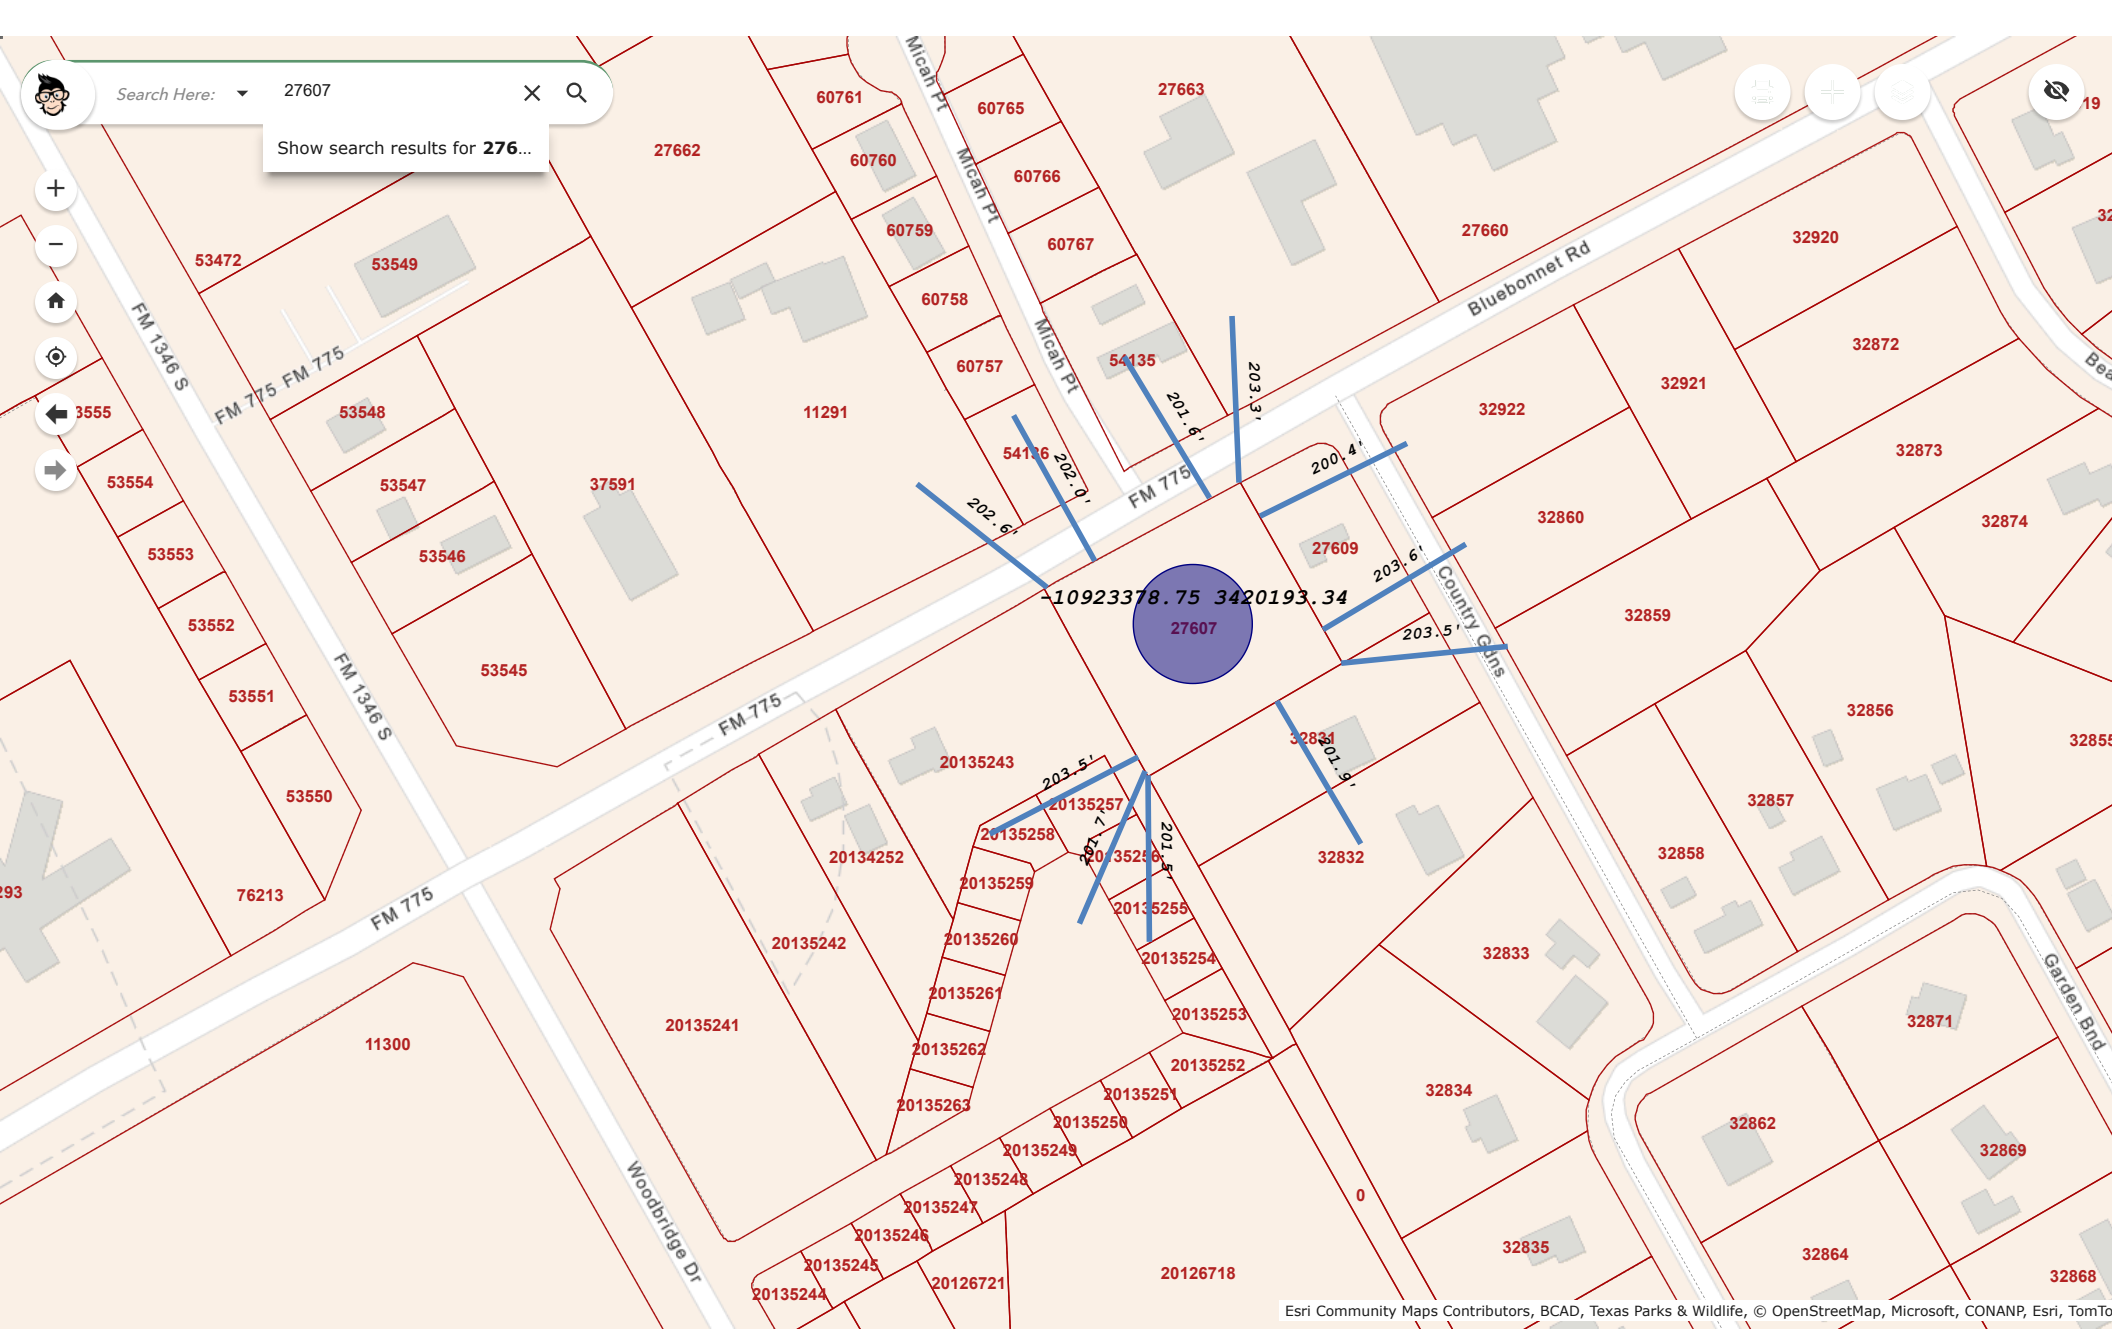

Search Here: 27607

Show search results for 276...

-10923378.75 3420193.34
27607

Esri Community Maps Contributors, BCAD, Texas Parks & Wildlife, © OpenStreetMap, Microsoft, CONANP, Esri, TomTom

29°21'02"N 98°07'32"W