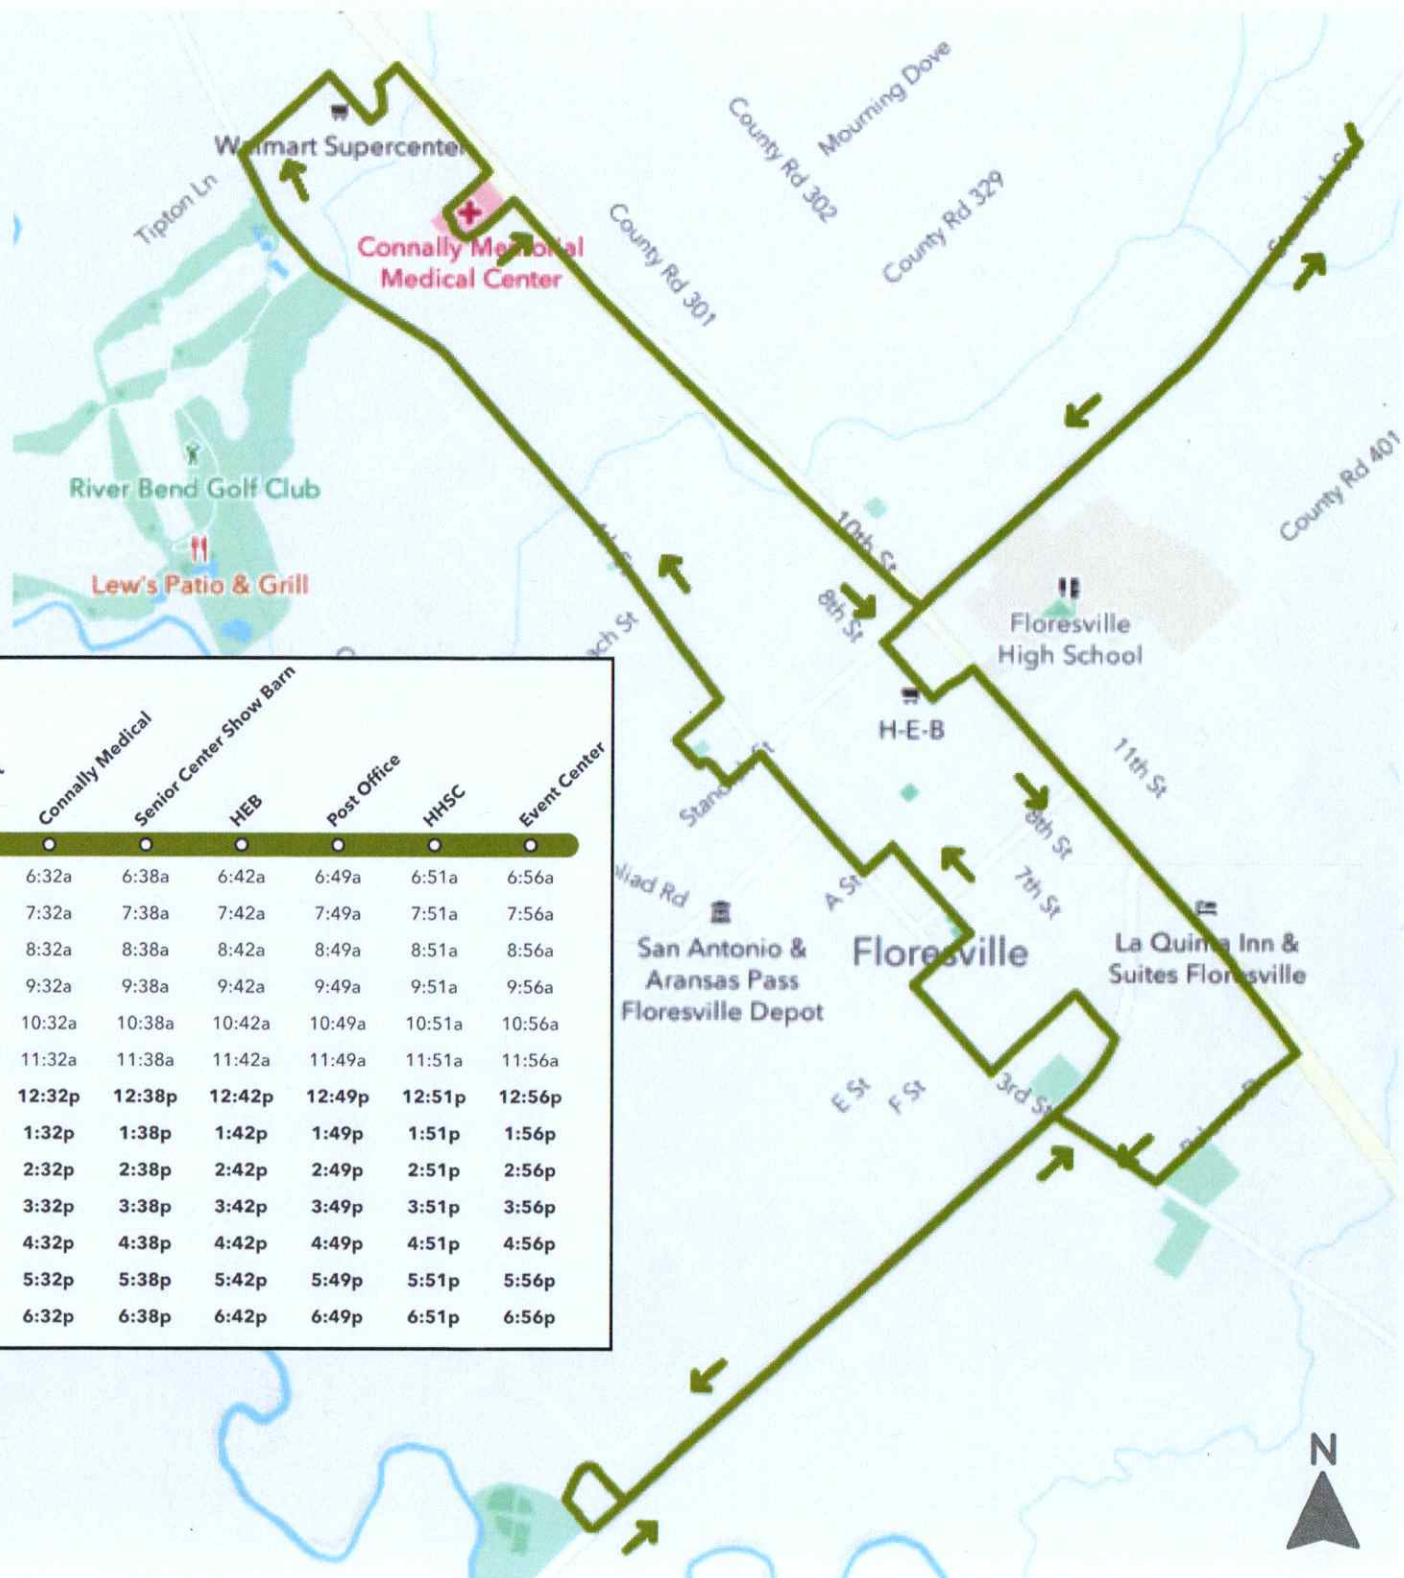

## Fares Currently Suspended

Wilson County Connects Routes	Day of the weeks
Floresville	Monday thru Friday
La Vernia – Sutherland Springs – Stockdale-Floresville	Tuesday Only
Poth – Floresville	Tuesday & Thursday Only
Pandora – Stockdale – Floresville	Thursday Only

## Route Information

ALAMO  
REGIONAL TRANSIT

**AACOG**

# Wilson County Connect

Floresville Route • Weekday • Inbound											
Event Center	Nursing Home	City Hall	Library	Lodi Park	Wal Mart	Connally Medical	Senior Center Show Barn	H-E-B	Post Office	HMSC	Event Center
6:00a	6:05a	6:09a	6:13a	6:17a	6:25a	6:32a	6:38a	6:42a	6:49a	6:51a	6:56a
7:00a	7:05a	7:09a	7:13a	7:17a	7:25a	7:32a	7:38a	7:42a	7:49a	7:51a	7:56a
8:00a	8:05a	8:09a	8:13a	8:17a	8:25a	8:32a	8:38a	8:42a	8:49a	8:51a	8:56a
9:00a	9:05a	9:09a	9:13a	9:17a	9:25a	9:32a	9:38a	9:42a	9:49a	9:51a	9:56a
10:00a	10:05a	10:09a	10:13a	10:17a	10:25a	10:32a	10:38a	10:42a	10:49a	10:51a	10:56a
11:00a	11:05a	11:09a	11:13a	11:17a	11:25a	11:32a	11:38a	11:42a	11:49a	11:51a	11:56a
12:00p	12:05p	12:09p	12:13p	12:17p	12:25p	12:32p	12:38p	12:42p	12:49p	12:51p	12:56p
1:00p	1:05p	1:09p	1:13p	1:17p	1:25p	1:32p	1:38p	1:42p	1:49p	1:51p	1:56p
2:00p	2:05p	2:09p	2:13p	2:17p	2:25p	2:32p	2:38p	2:42p	2:49p	2:51p	2:56p
3:00p	3:05p	3:09p	3:13p	3:17p	3:25p	3:32p	3:38p	3:42p	3:49p	3:51p	3:56p
4:00p	4:05p	4:09p	4:13p	4:17p	4:25p	4:32p	4:38p	4:42p	4:49p	4:51p	4:56p
5:00p	5:05p	5:09p	5:13p	5:17p	5:25p	5:32p	5:38p	5:42p	5:49p	5:51p	5:56p
6:00p	6:05p	6:09p	6:13p	6:17p	6:25p	6:32p	6:38p	6:42p	6:49p	6:51p	6:56p