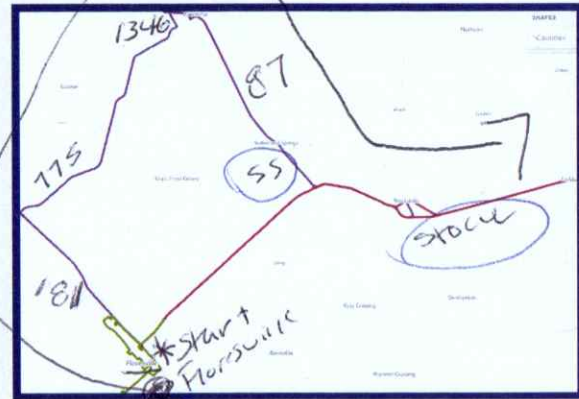

# Route Launches Oct. 1

# Wilson County Connect

Days of Operations  
Monday thru Friday

Service Time  
6:00 AM - 6:00 PM

886-889-7433

[aacog.com/art](http://aacog.com/art)

*9:00 AM*

## Fares Currently Suspended

Wilson County Connects Routes	Day of the weeks
Floresville	Monday thru Friday
La Vernia – Sutherland Springs – Stockdale-Floresville	Tuesday Only
Poth – Floresville	Tuesday & Thursday Only
Pandora – Stockdale – Floresville	Thursday Only

# Wilson County Connect

Floresville Route • Weekday • Inbound											
Event Center	Nursing Home	City Hall	Library	Lodi Park	Wal Mart	Connally Medical	Senior Center Show Barn	H-E-B	Post Office	HMSC	Event Center
6:00a	6:05a	6:09a	6:13a	6:17a	6:25a	6:32a	6:38a	6:42a	6:49a	6:51a	6:56a
7:00a	7:05a	7:09a	7:13a	7:17a	7:25a	7:32a	7:38a	7:42a	7:49a	7:51a	7:56a
8:00a	8:05a	8:09a	8:13a	8:17a	8:25a	8:32a	8:38a	8:42a	8:49a	8:51a	8:56a
9:00a	9:05a	9:09a	9:13a	9:17a	9:25a	9:32a	9:38a	9:42a	9:49a	9:51a	9:56a
10:00a	10:05a	10:09a	10:13a	10:17a	10:25a	10:32a	10:38a	10:42a	10:49a	10:51a	10:56a
11:00a	11:05a	11:09a	11:13a	11:17a	11:25a	11:32a	11:38a	11:42a	11:49a	11:51a	11:56a
12:00p	12:05p	12:09p	12:13p	12:17p	12:25p	12:32p	12:38p	12:42p	12:49p	12:51p	12:56p
1:00p	1:05p	1:09p	1:13p	1:17p	1:25p	1:32p	1:38p	1:42p	1:49p	1:51p	1:56p
2:00p	2:05p	2:09p	2:13p	2:17p	2:25p	2:32p	2:38p	2:42p	2:49p	2:51p	2:56p
3:00p	3:05p	3:09p	3:13p	3:17p	3:25p	3:32p	3:38p	3:42p	3:49p	3:51p	3:56p
4:00p	4:05p	4:09p	4:13p	4:17p	4:25p	4:32p	4:38p	4:42p	4:49p	4:51p	4:56p
5:00p	5:05p	5:09p	5:13p	5:17p	5:25p	5:32p	5:38p	5:42p	5:49p	5:51p	5:56p
6:00p	6:05p	6:09p	6:13p	6:17p	6:25p	6:32p	6:38p	6:42p	6:49p	6:51p	6:56p