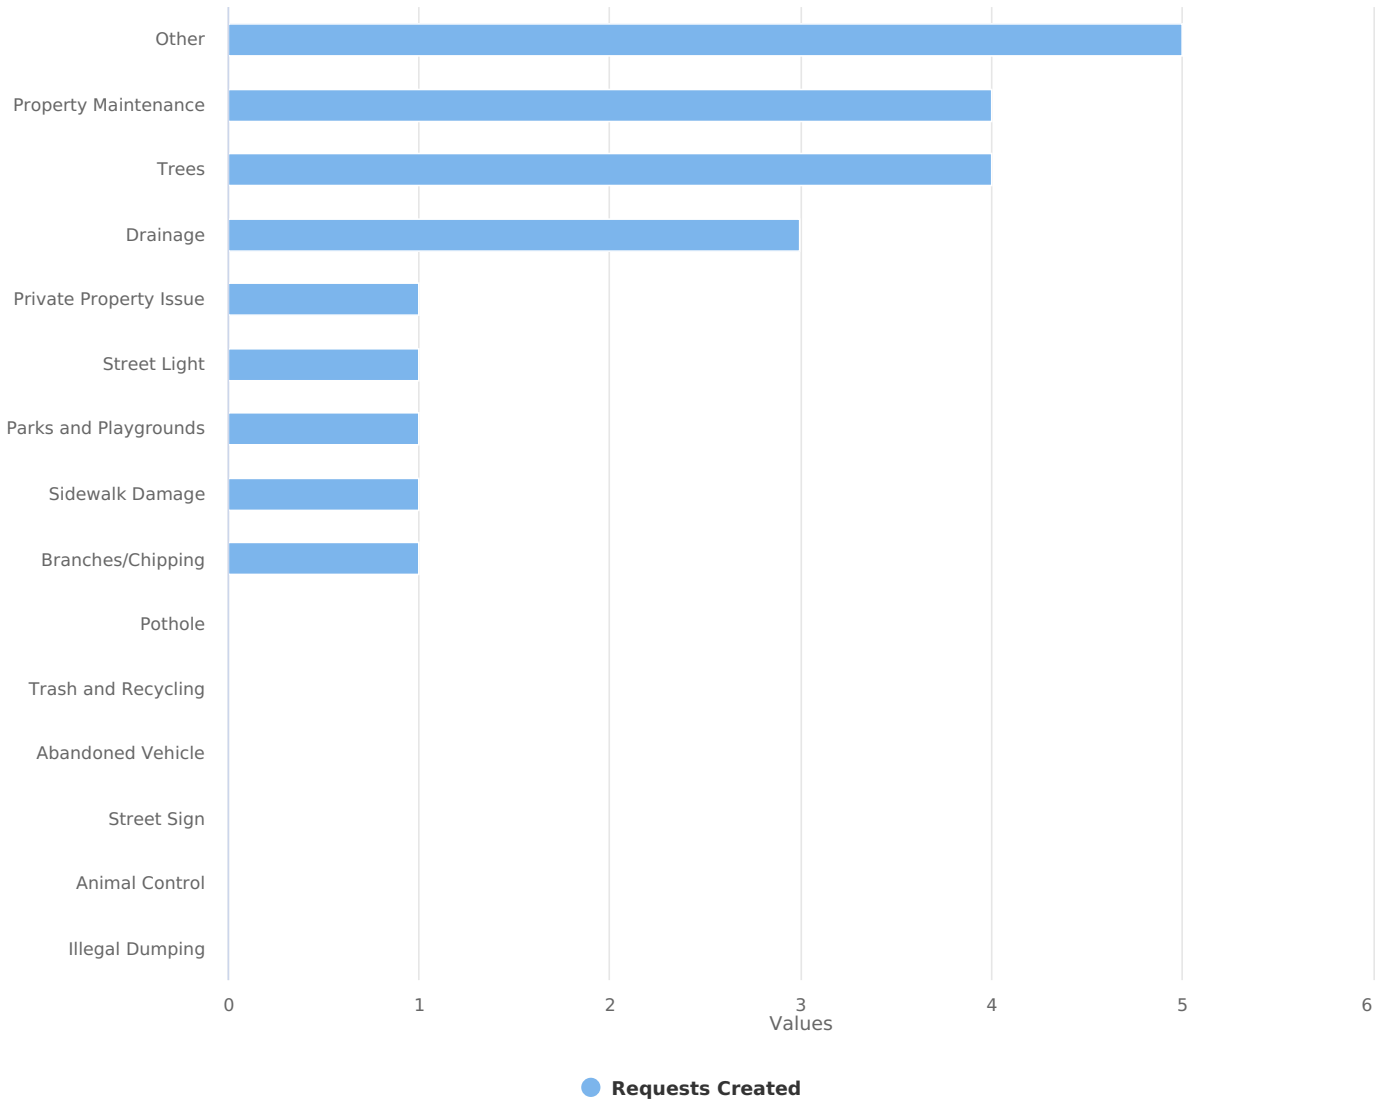

Lathrup Village

Requests filtered by request category that have been created 08/01/2024 - 09/01/2024
filtered to all categories within all geographies

Requests Created by Category

Days to Acknowledge by Category

● Days to Acknowledge

Days to Close by Category

● Days to Close