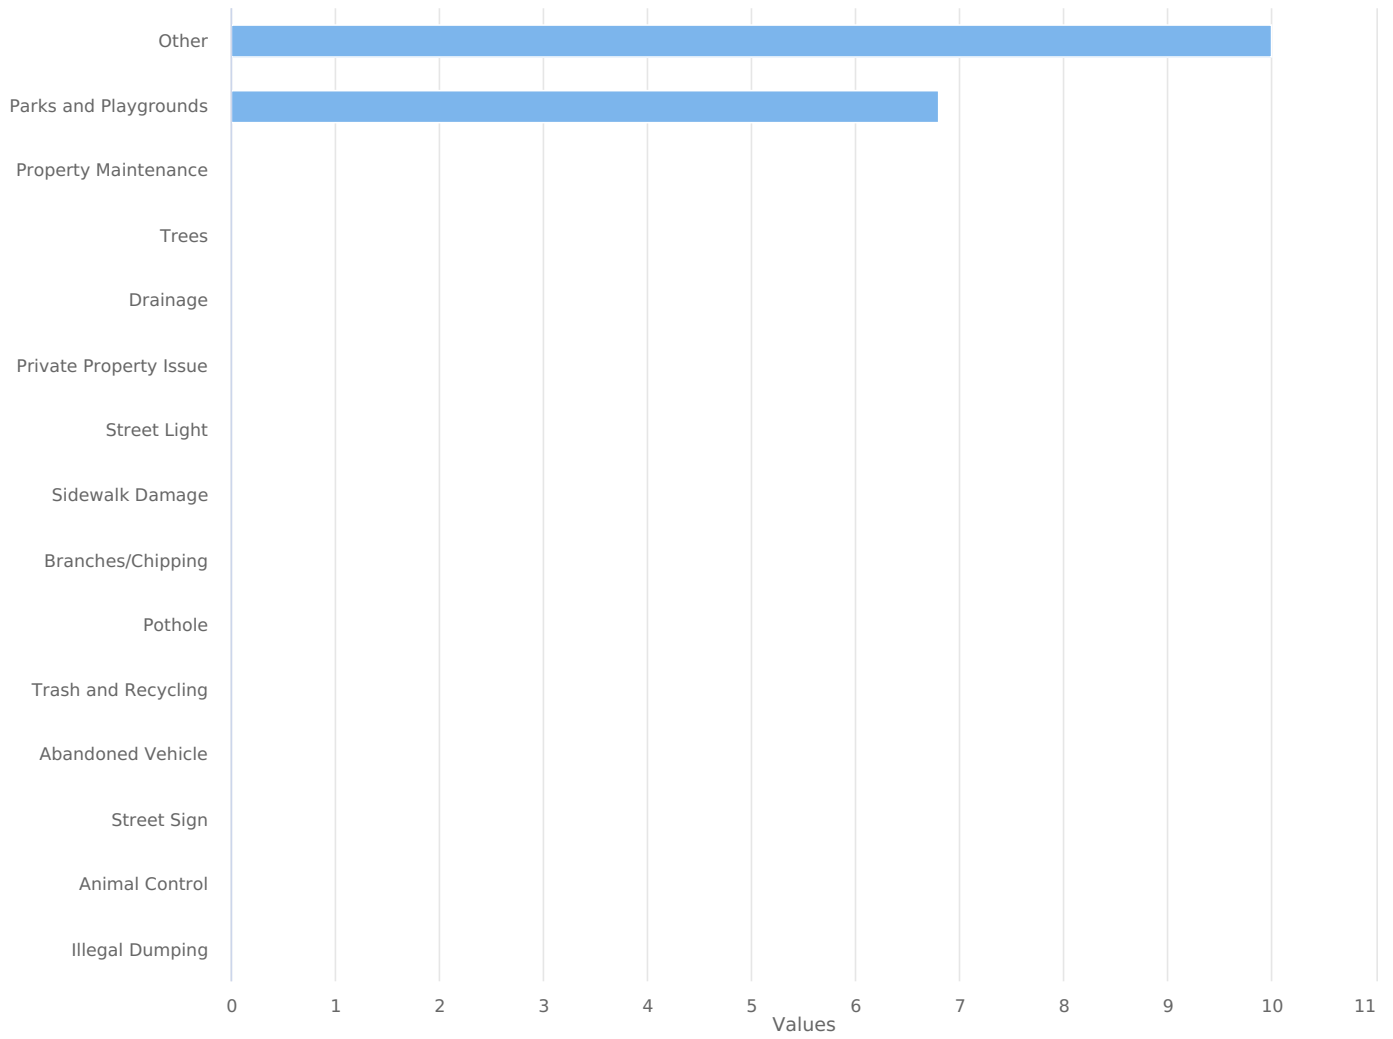

Lathrup Village

Requests filtered by request category that have been created 08/01/2024 - 09/01/2024
filtered to all categories within all geographies

Requests Created by Category

Days to Acknowledge by Category

● Days to Acknowledge

Days to Close by Category

● Days to Close