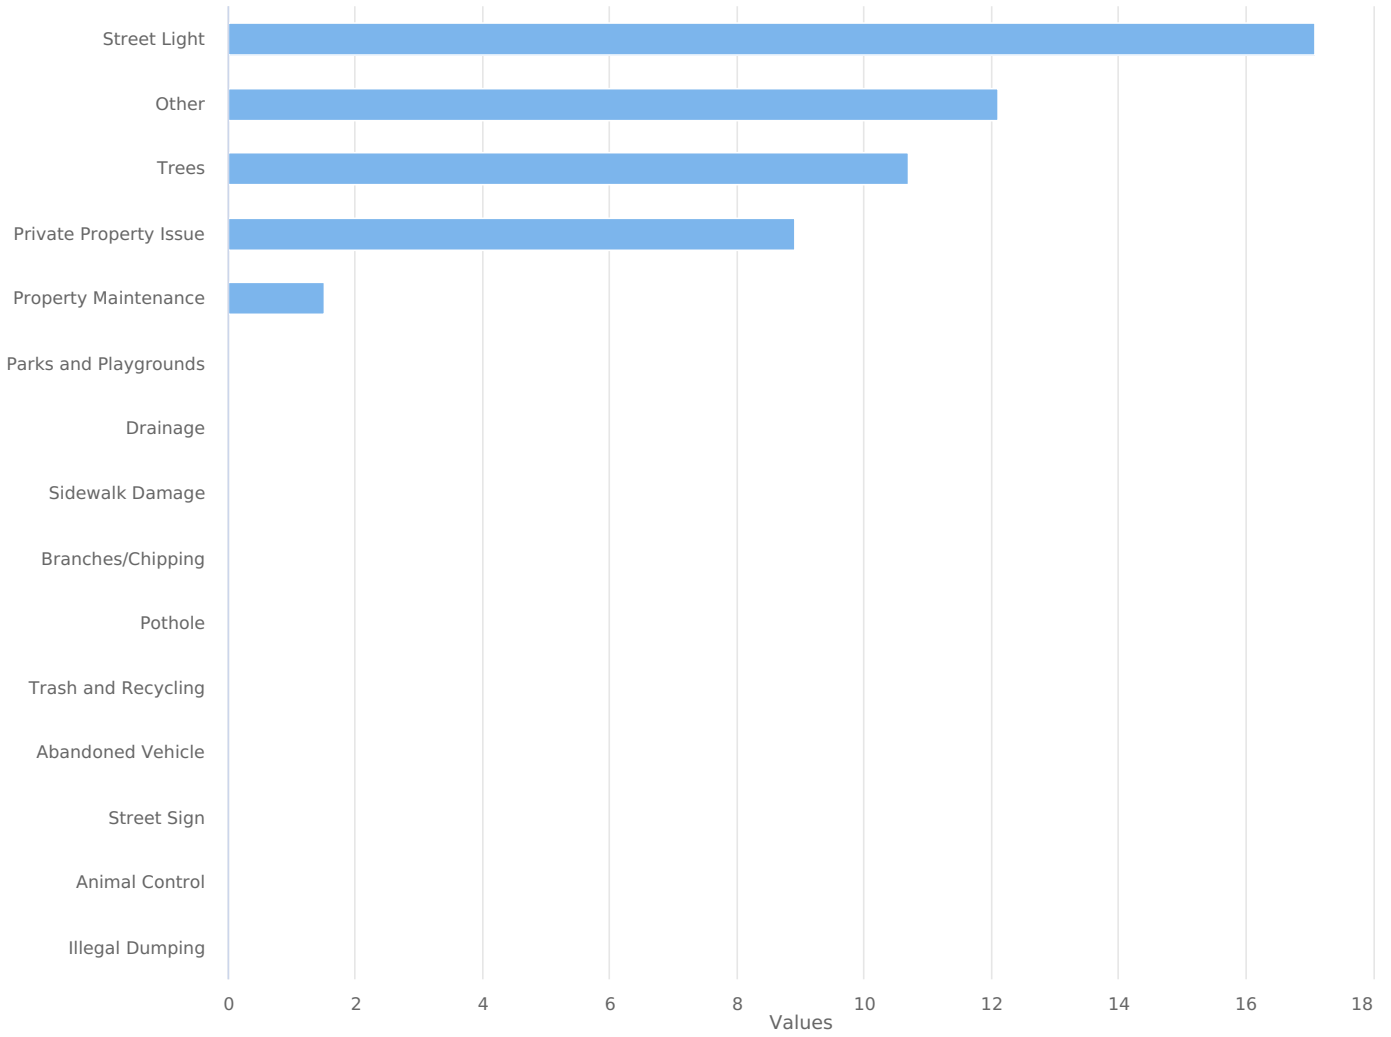

Lathrup Village

Requests filtered by request category that have been created 08/01/2024 - 09/01/2024
filtered to all categories within all geographies

Requests Created by Category

Days to Acknowledge by Category

● Days to Acknowledge

Days to Close by Category

● Days to Close