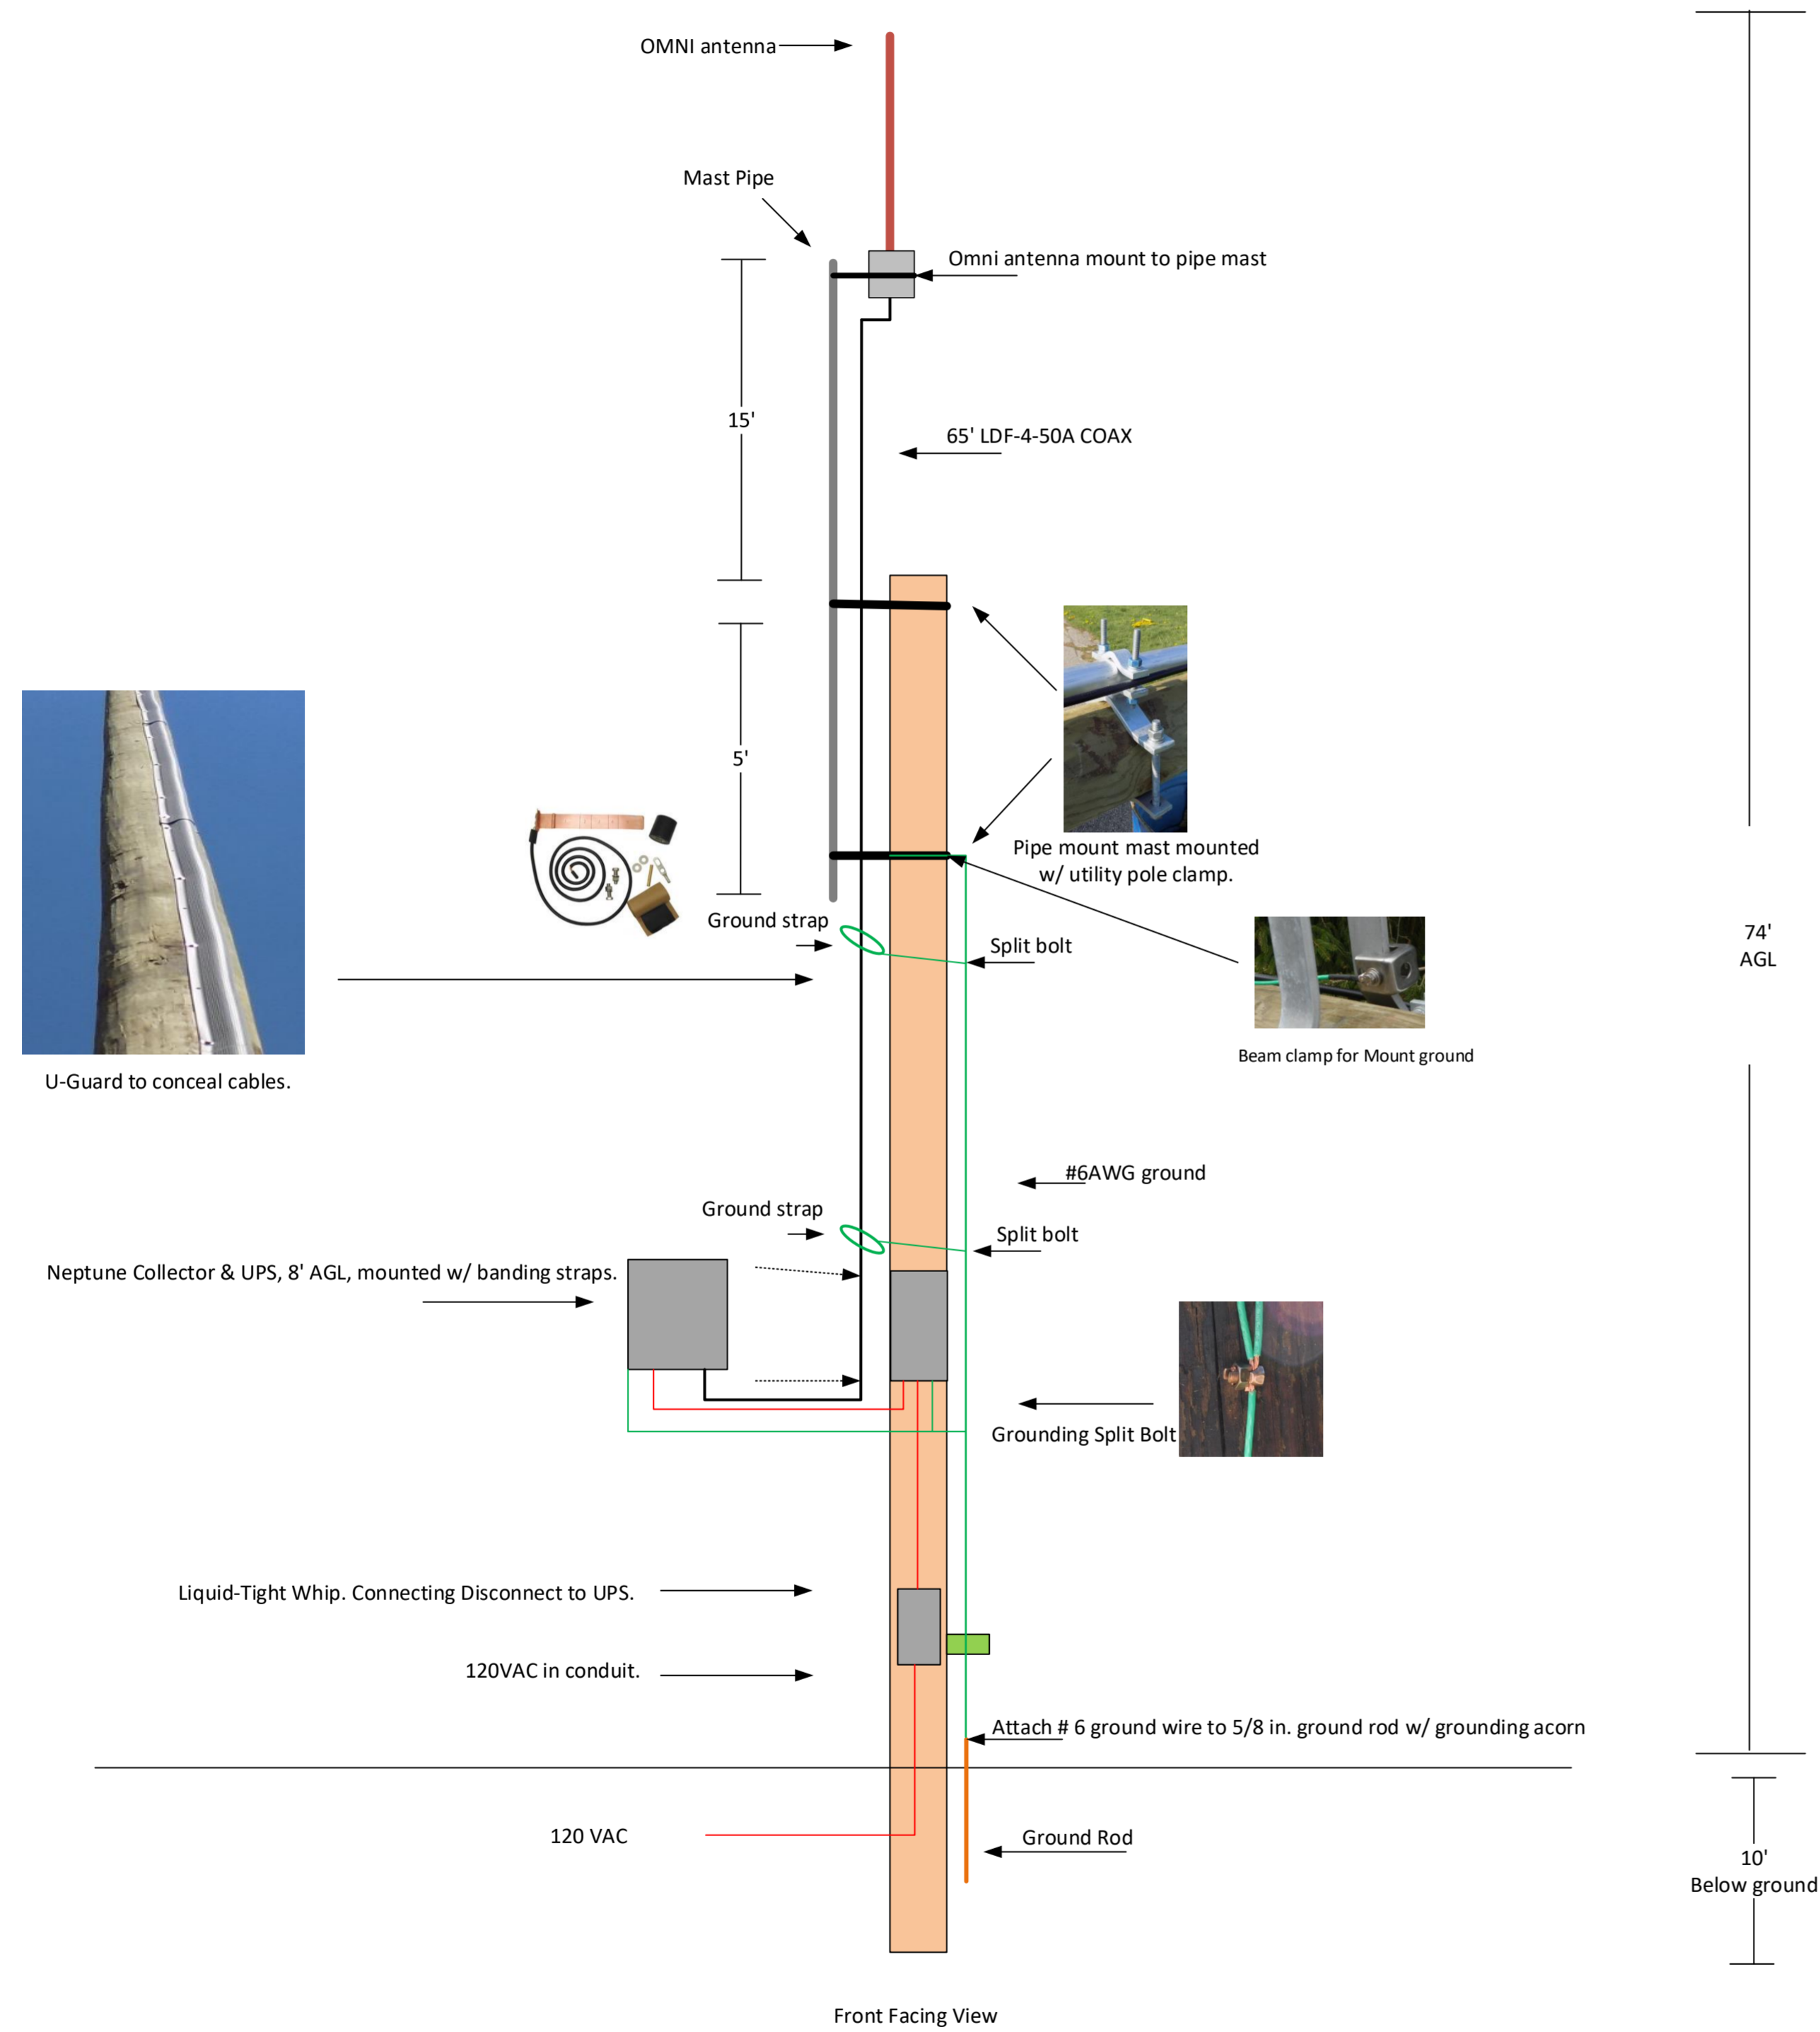

Neptune Collector on utility pole

NEPTUNE TECHNOLOGIES AMR / AMR WATER METER READ				
NEPTUNE COLLECTOR POLE INSTALLATION		ENTER LOCATION HERE		
Design and Drawing Completed By:	SIZE	PSC/NM NO	DWG NO	REV
Meredith Roose & William Elias	B			5
SCALE	NTS	SHEET	1 OF 1	