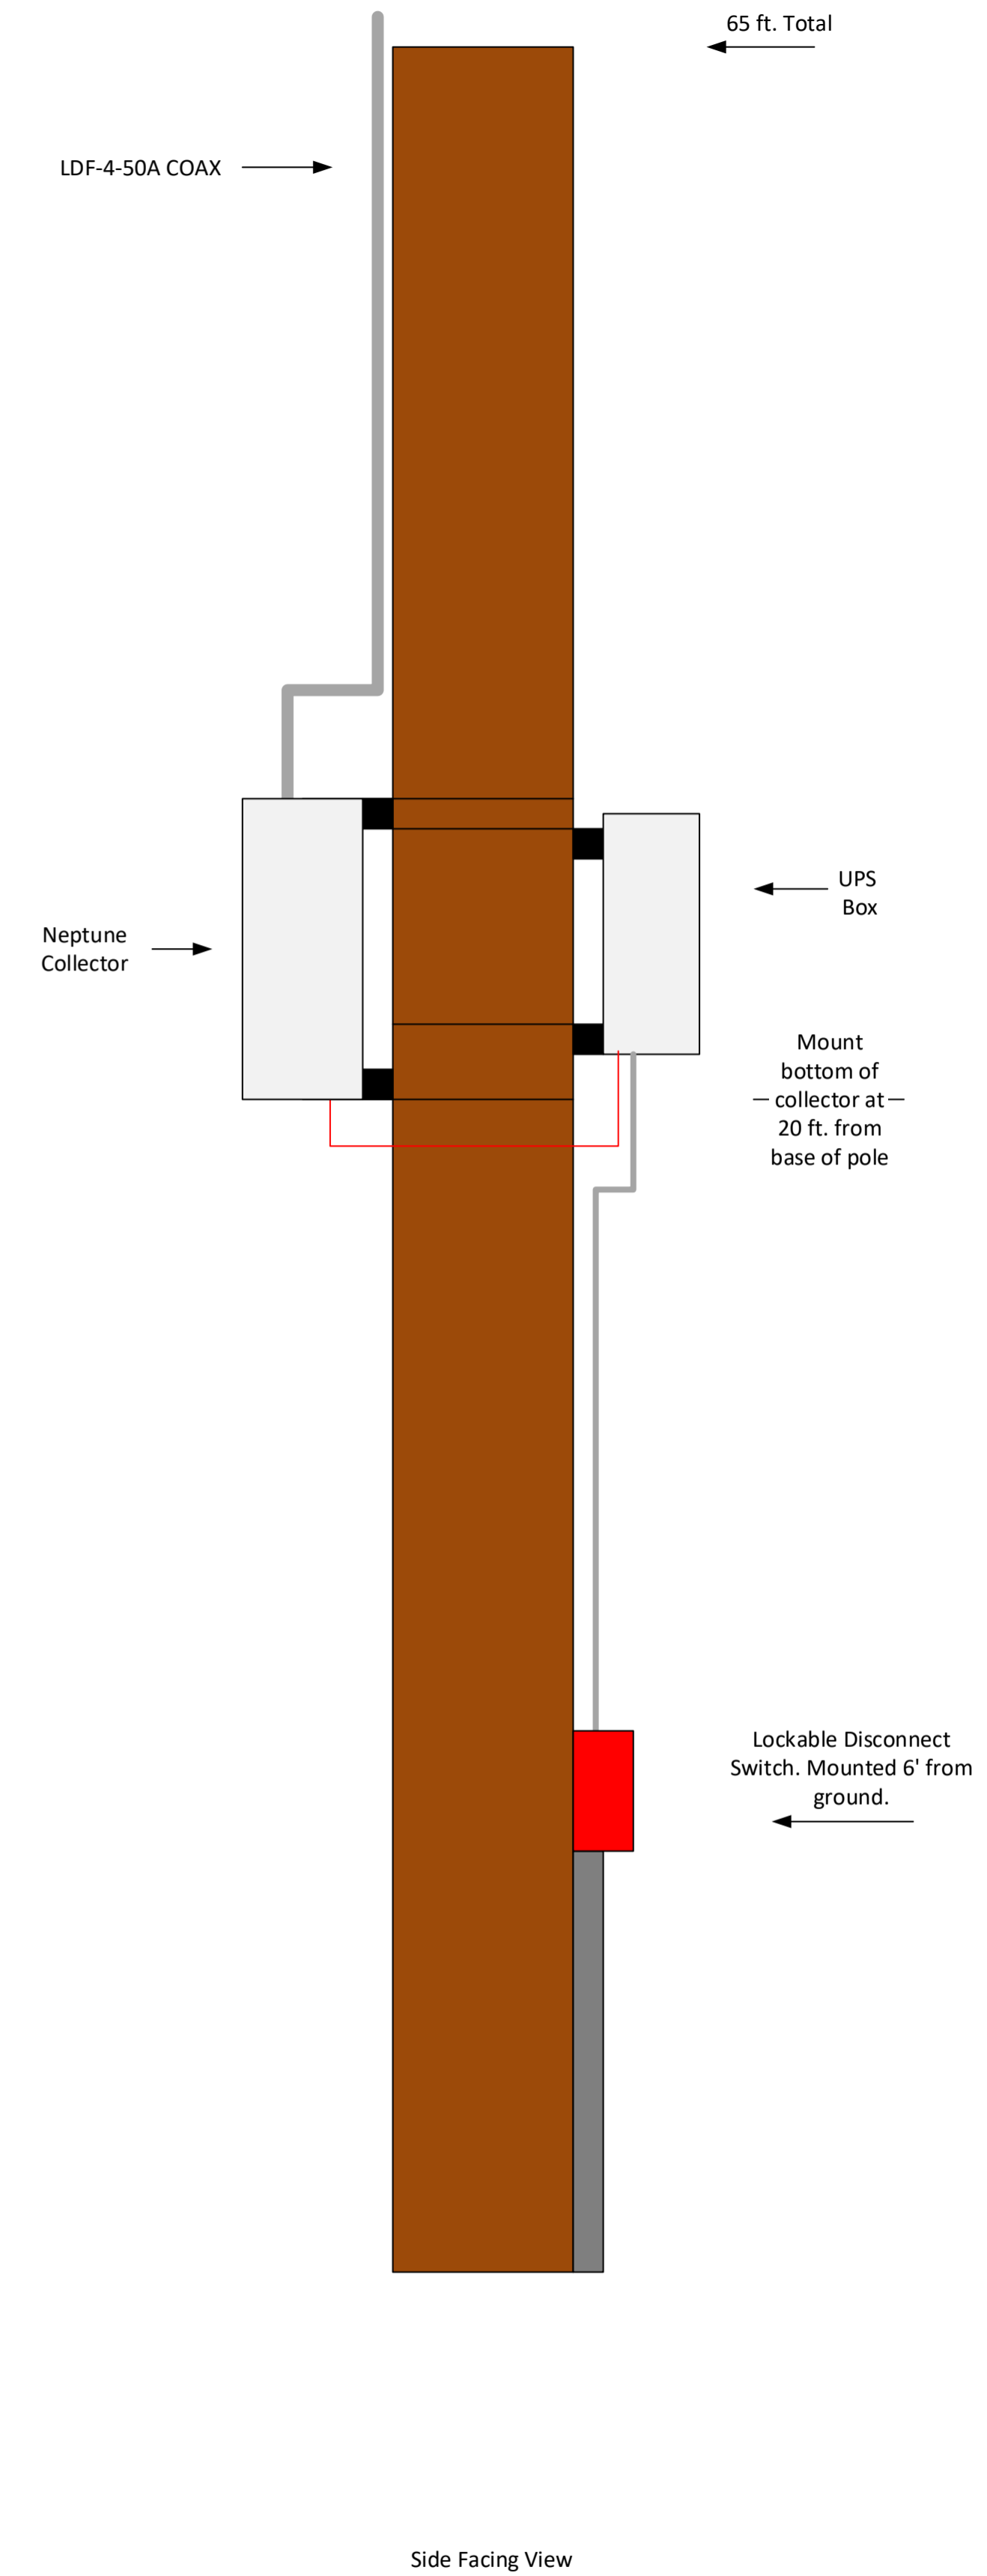

Neptune Collector on utility pole

NEPTUNE TECHNOLOGIES AMR / AMR WATER METER READ				
NEPTUNE COLLECTOR POLE INSTALLATION		ENTER LOCATION HERE		
Design and Drawing Completed By:	SIZE	PSC/NM NO	DWG NO	REV
Meredith Roose & William Elias	B			5
SCALE	NTS	SHEET	1 OF 1	