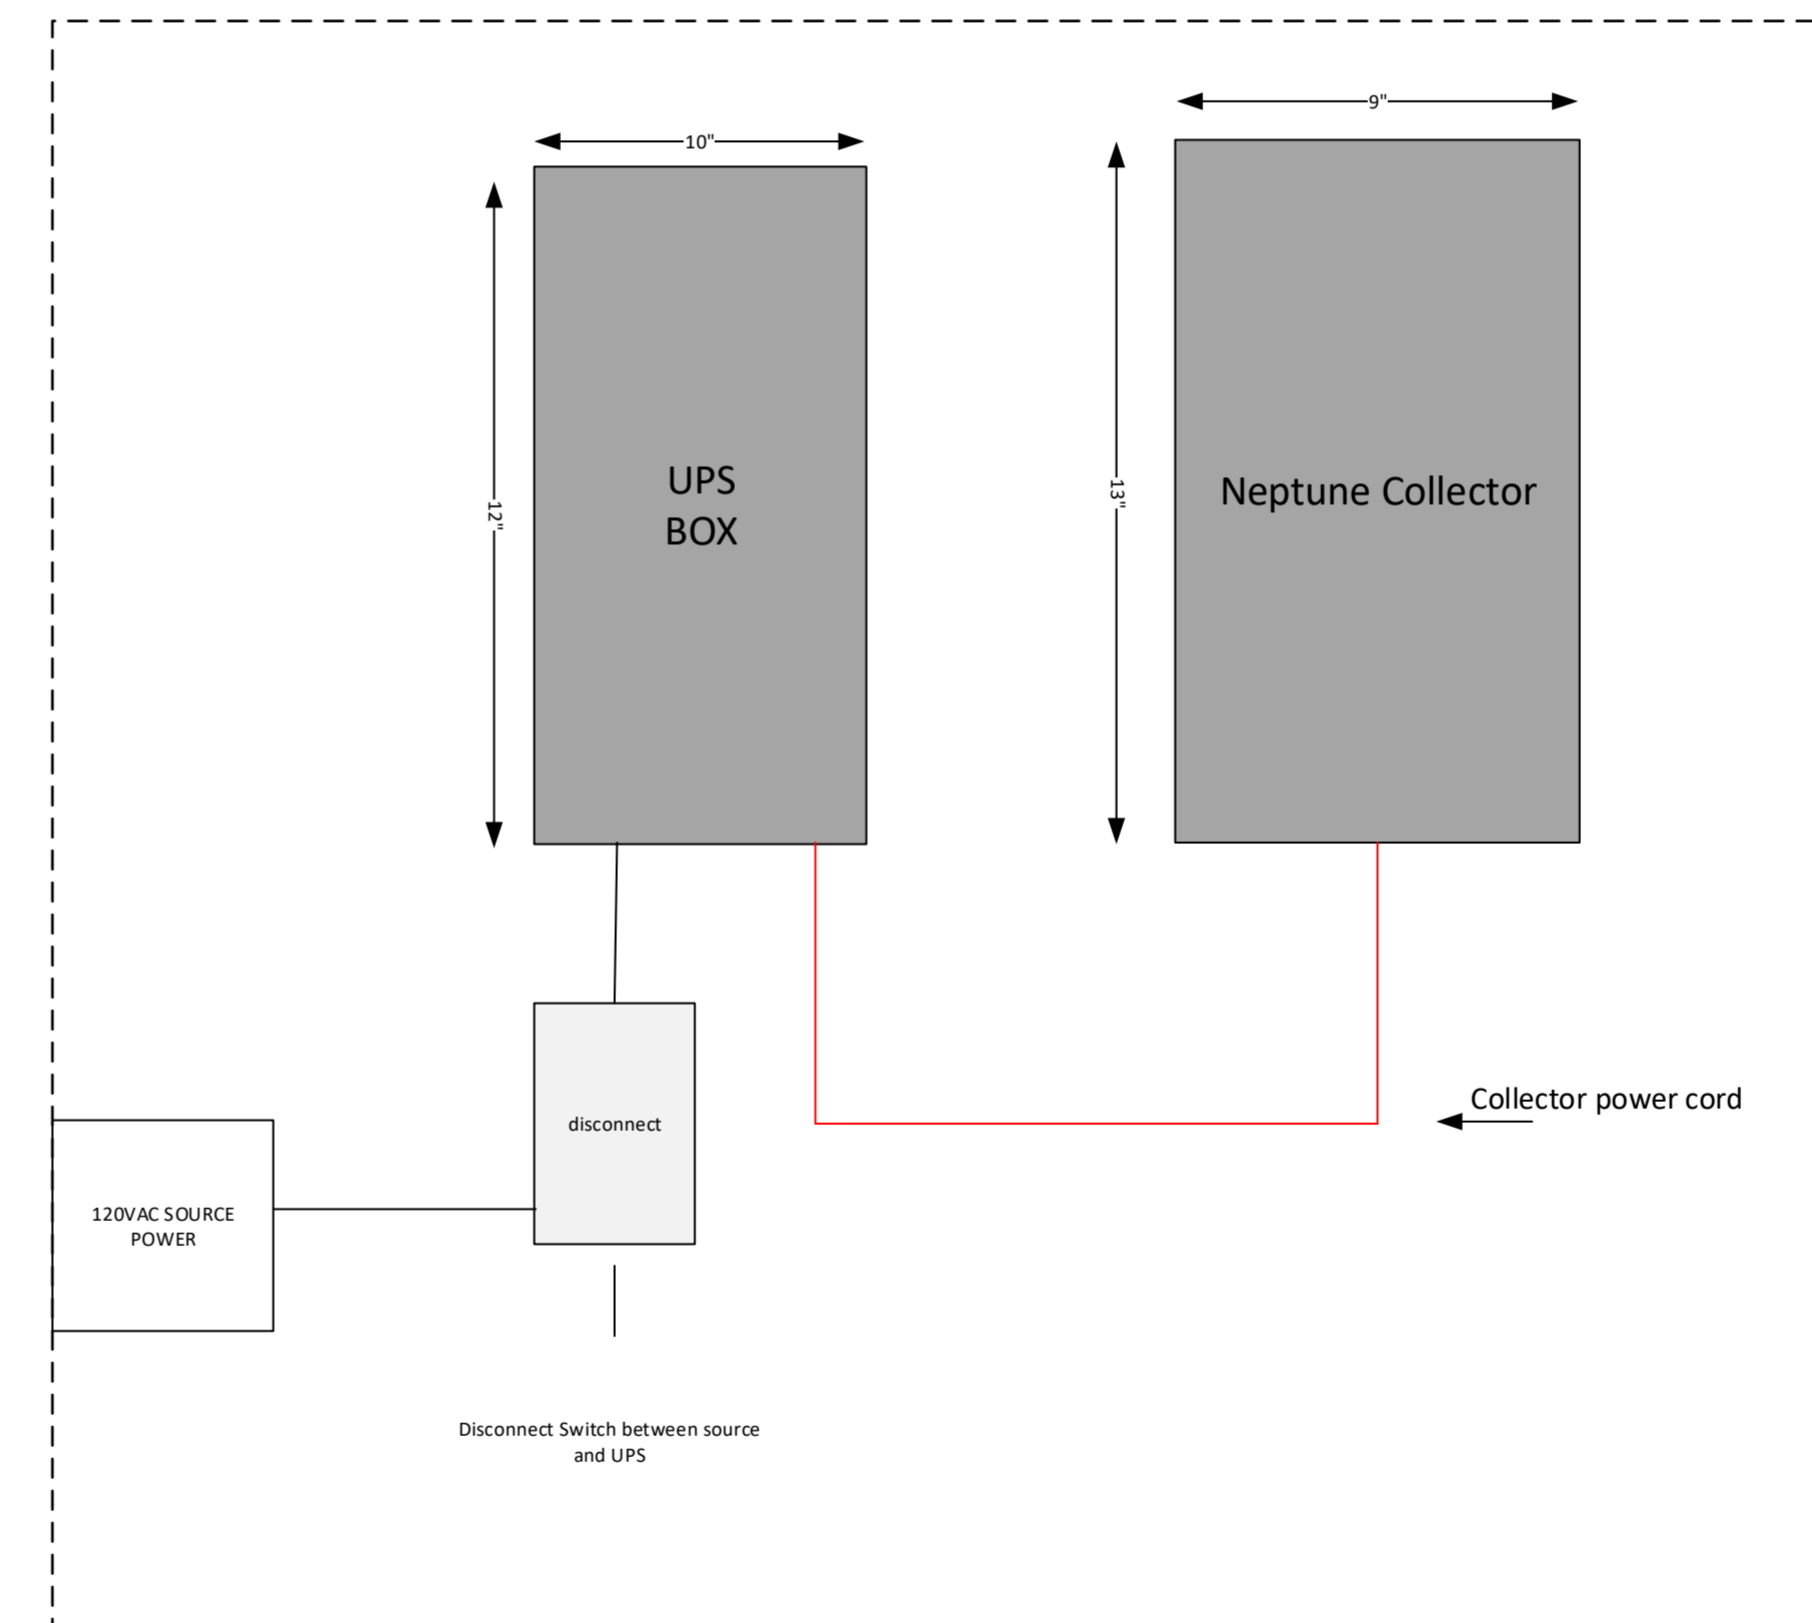

Neptune Collector on utility pole

NEPTUNE TECHNOLOGIES AMR / AMR WATER METER READ				
NEPTUNE COLLECTOR POLE INSTALLATION		ENTER LOCATION HERE		
Design and Drawing Completed By:	SIZE	PSC/NM NO	DWG NO	REV
Meredith Roose & William Elias	B			5
SCALE	NTS	SHEET	1 OF 1	