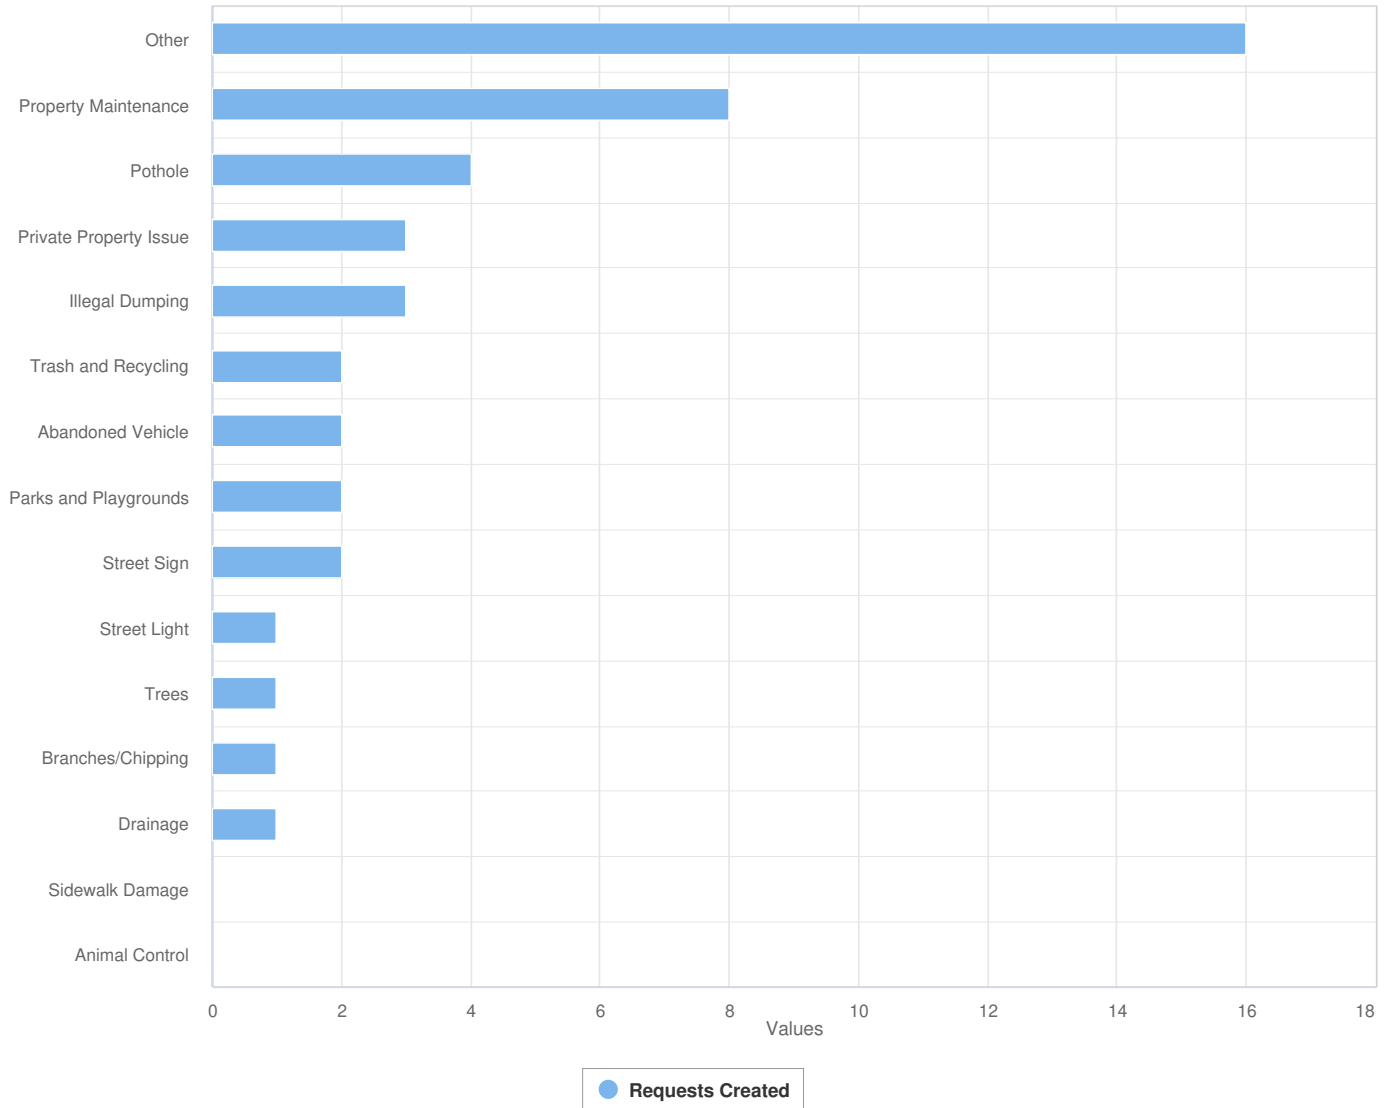

Lathrup Village

Requests filtered by request category that have been created 03/01/2026 - 04/01/2026 filtered to all categories within all geographies

Requests Created by Category

Days to Acknowledge by Category

Days to Close by Category