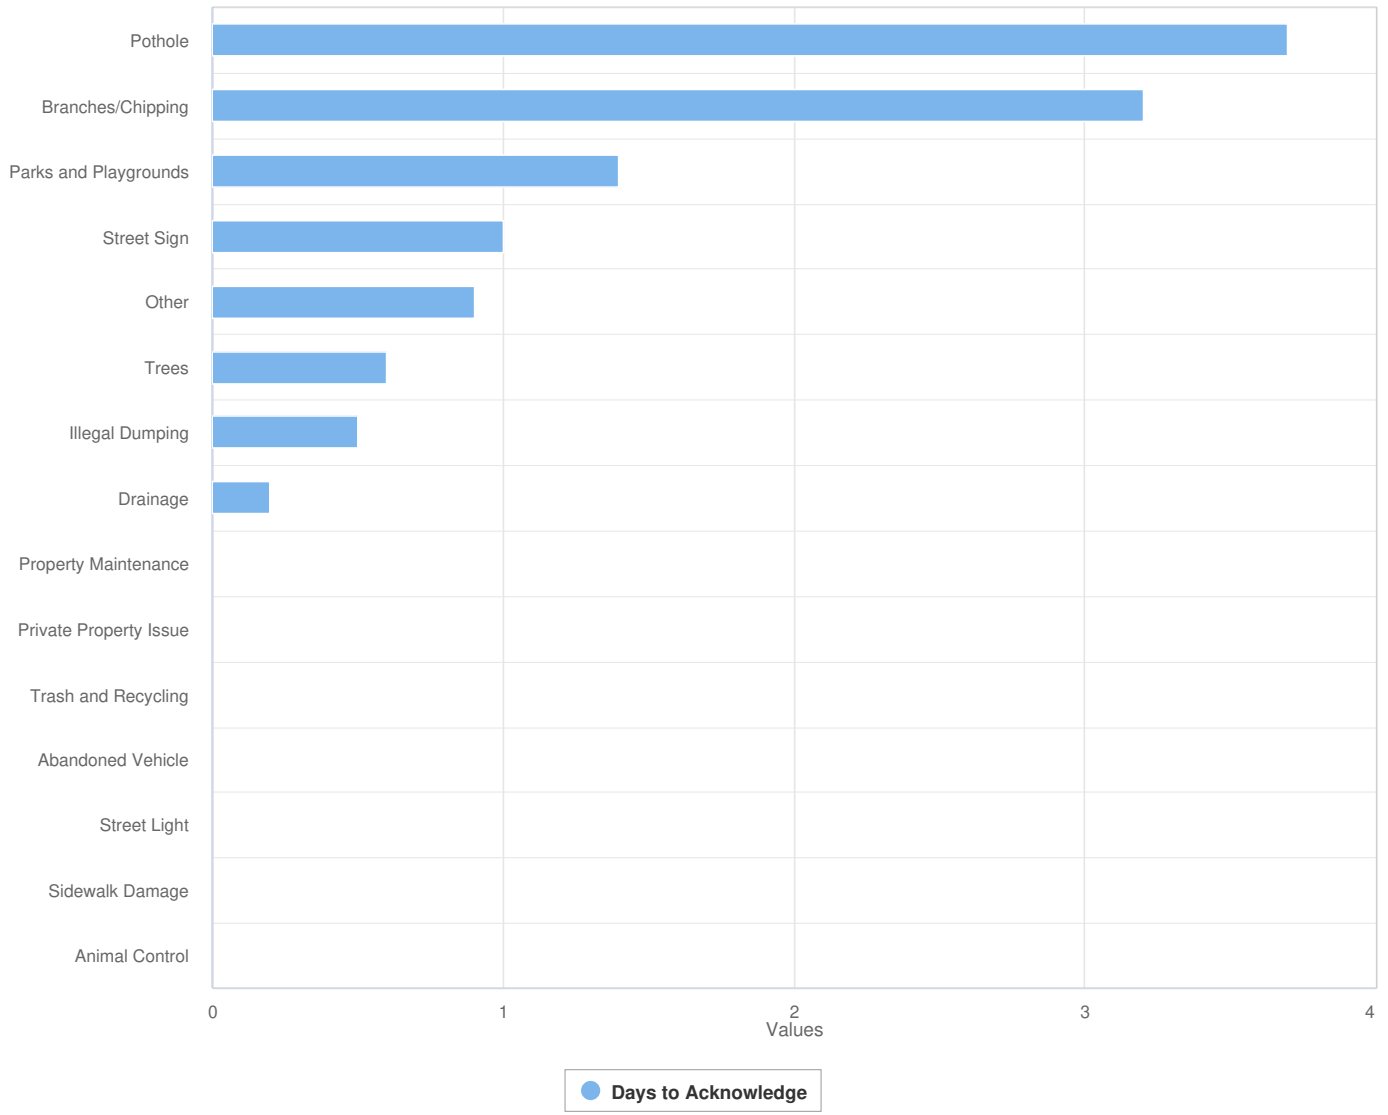

Lathrup Village

Requests filtered by request category that have been created 03/01/2026 - 04/01/2026 filtered to all categories within all geographies

Requests Created by Category

Days to Acknowledge by Category

Days to Close by Category