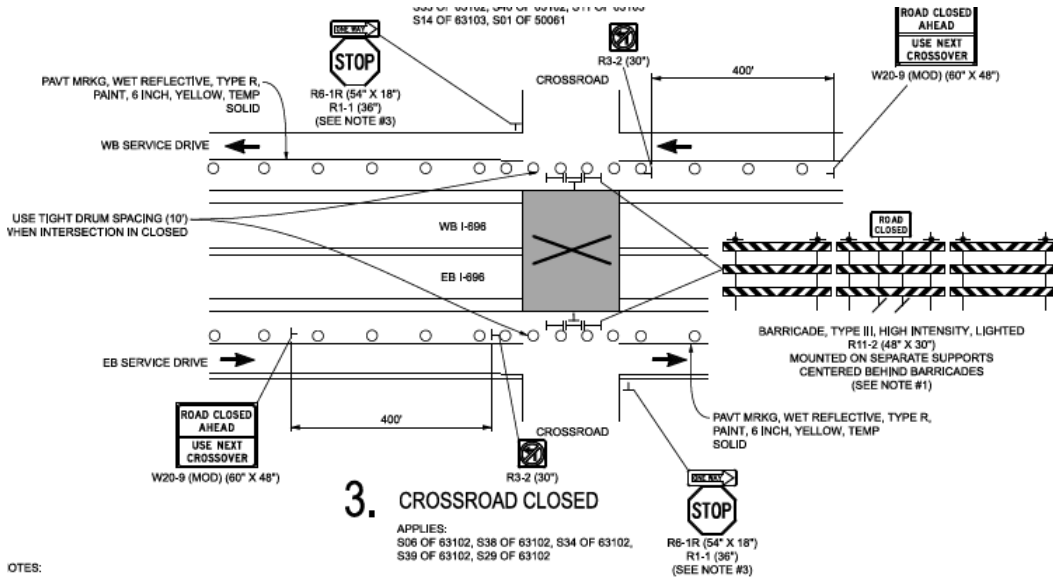

- S36: Red River Ave Closure: Mid March.
- S06: Santa Barbara EB U Turn Closure, Late June
- S38: Santa Barbara EB U Turn Closure, Early May
- S07: Southfield Rd EB to West U Turn Closure: Mid April

MOT for Eleven Mile near Meadowbrook way

MOT for Eleven Mile near Santa Barbara

NOTES: