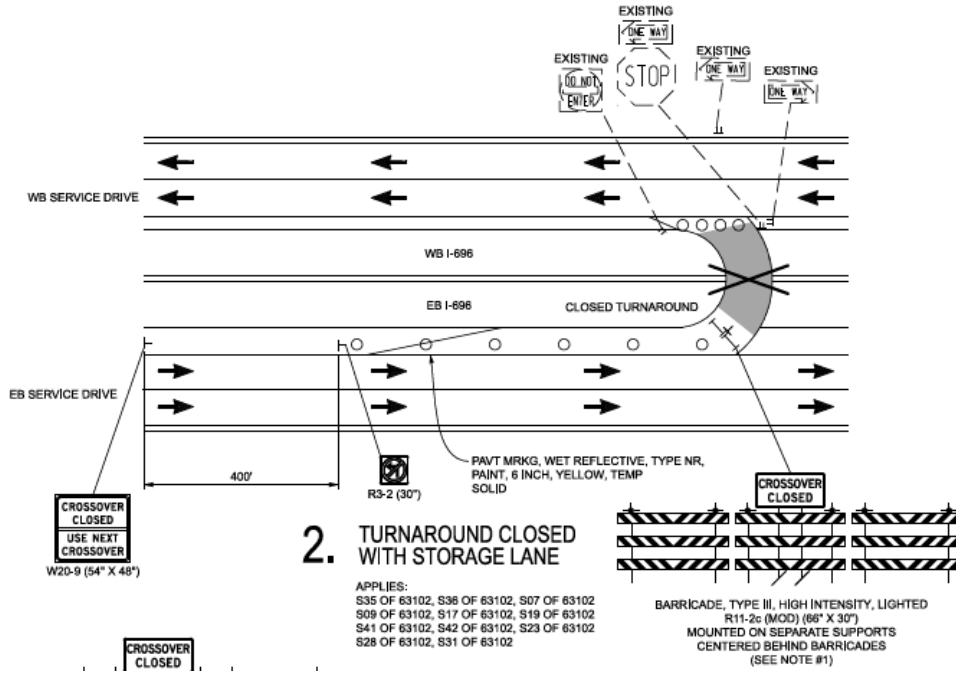

- S36: Red River Ave Closure: Mid March.
- S06: Santa Barbara EB U Turn Closure, Late June
- S38: Santa Barbara EB U Turn Closure, Early May
- S07: Southfield Rd EB to West U Turn Closure: Mid April

MOT for Eleven Mile near Meadowbrook way

MOT for Eleven Mile near Santa Barbara

NOTES: