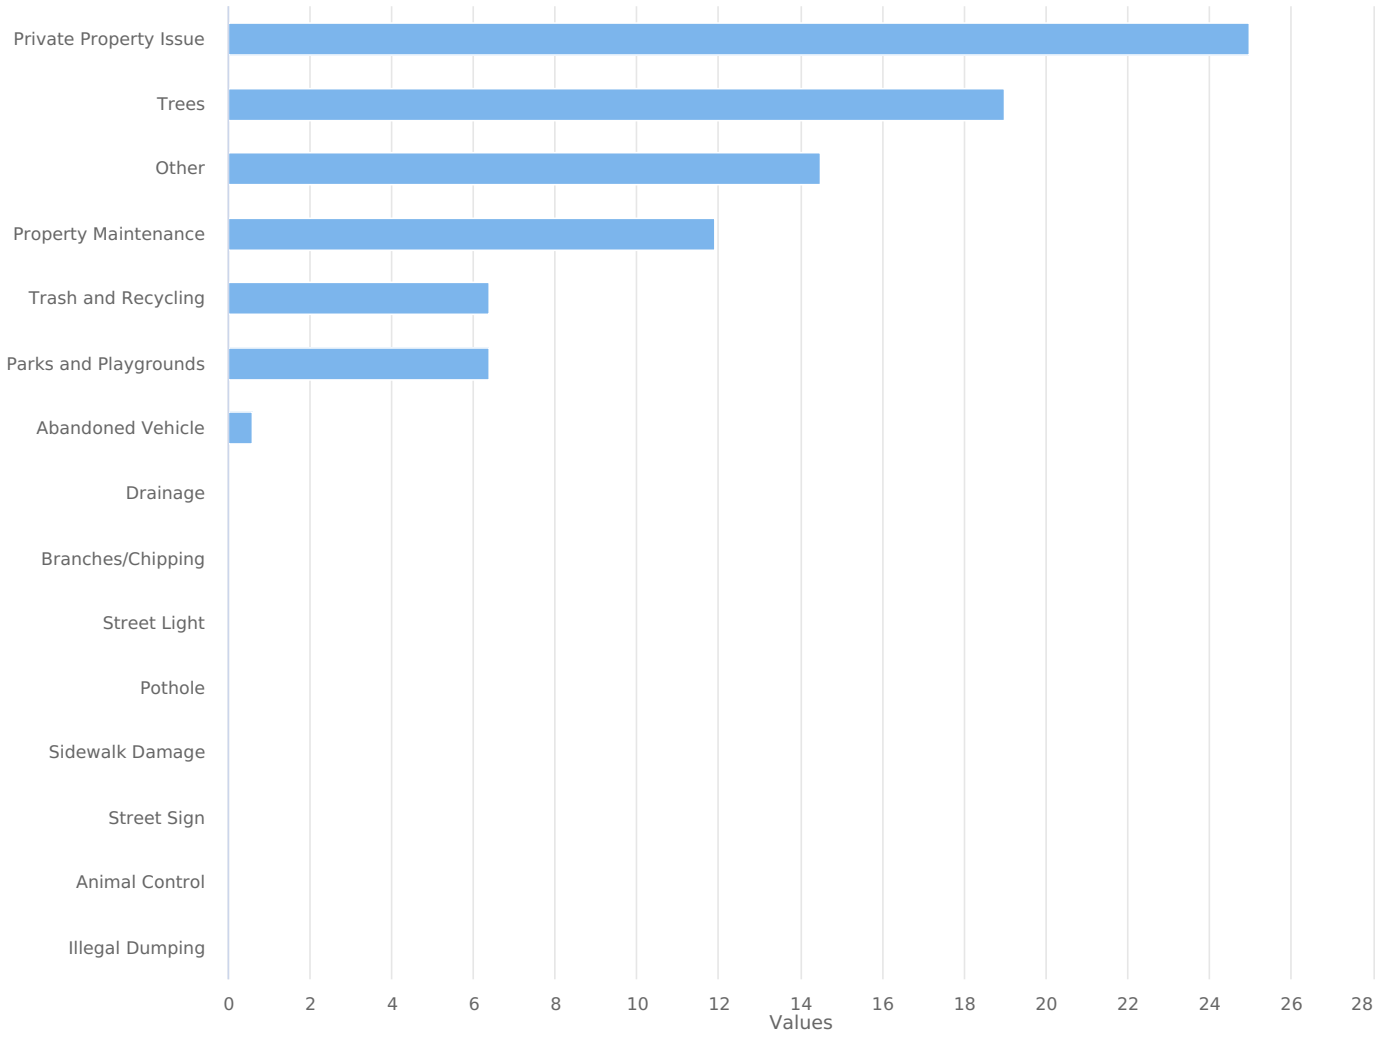

Lathrup Village

Requests filtered by request category that have been created 07/01/2024 - 06/30/2025
filtered to all categories within all geographies

Requests Created by Category

Days to Acknowledge by Category

● Days to Acknowledge

Days to Close by Category

● Days to Close