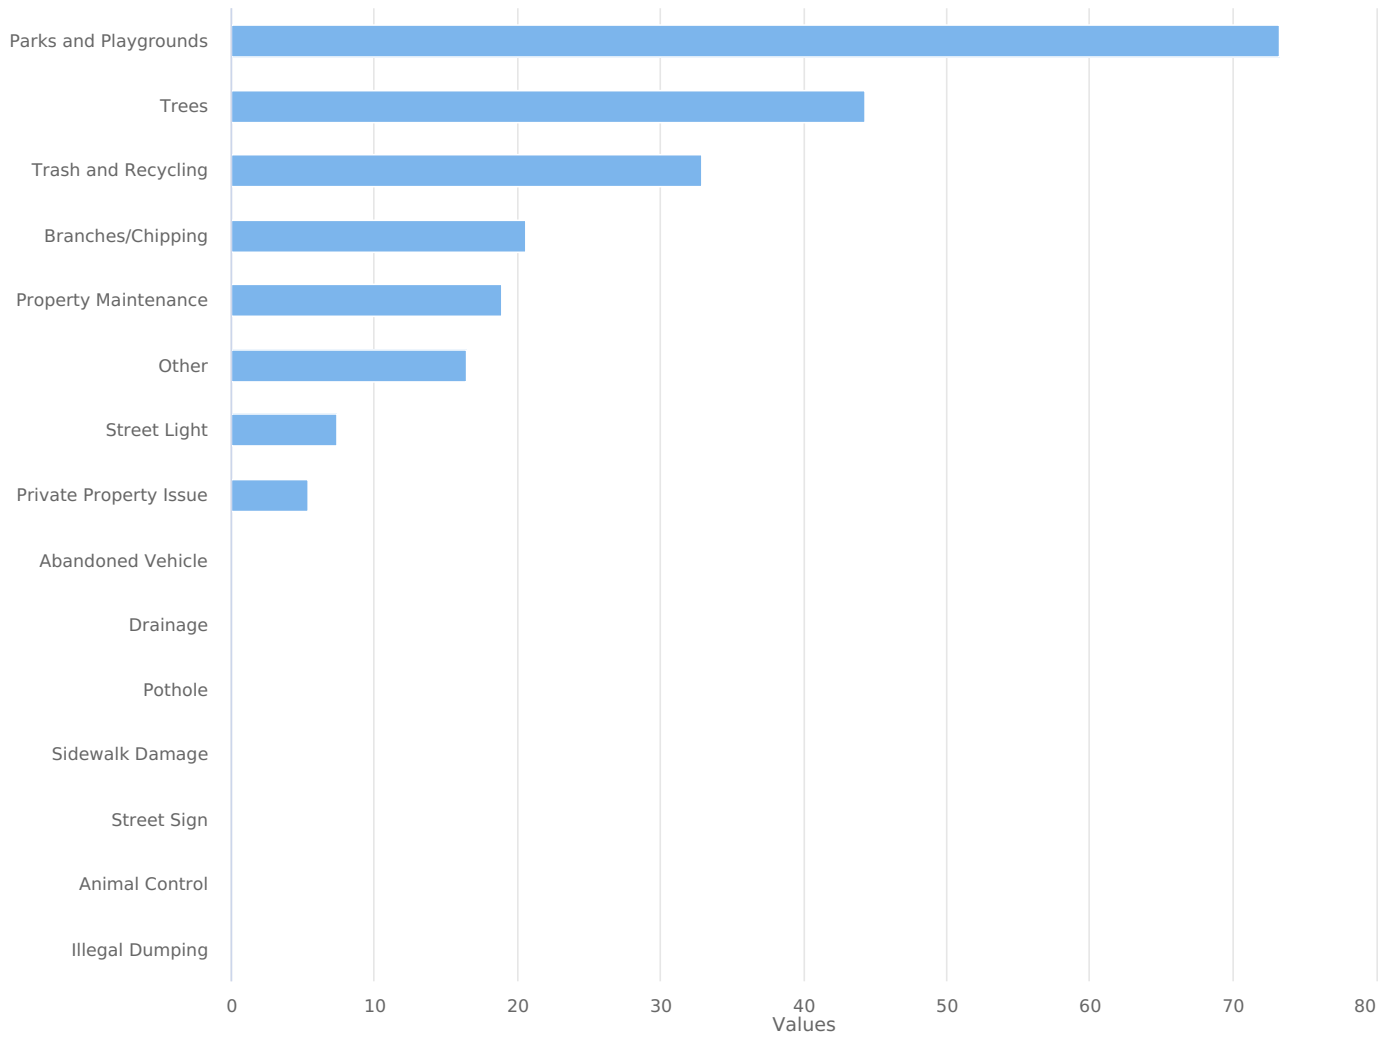

Lathrup Village

Requests filtered by request category that have been created 07/01/2024 - 06/30/2025
filtered to all categories within all geographies

Requests Created by Category

Days to Acknowledge by Category

● Days to Acknowledge

Days to Close by Category

● Days to Close