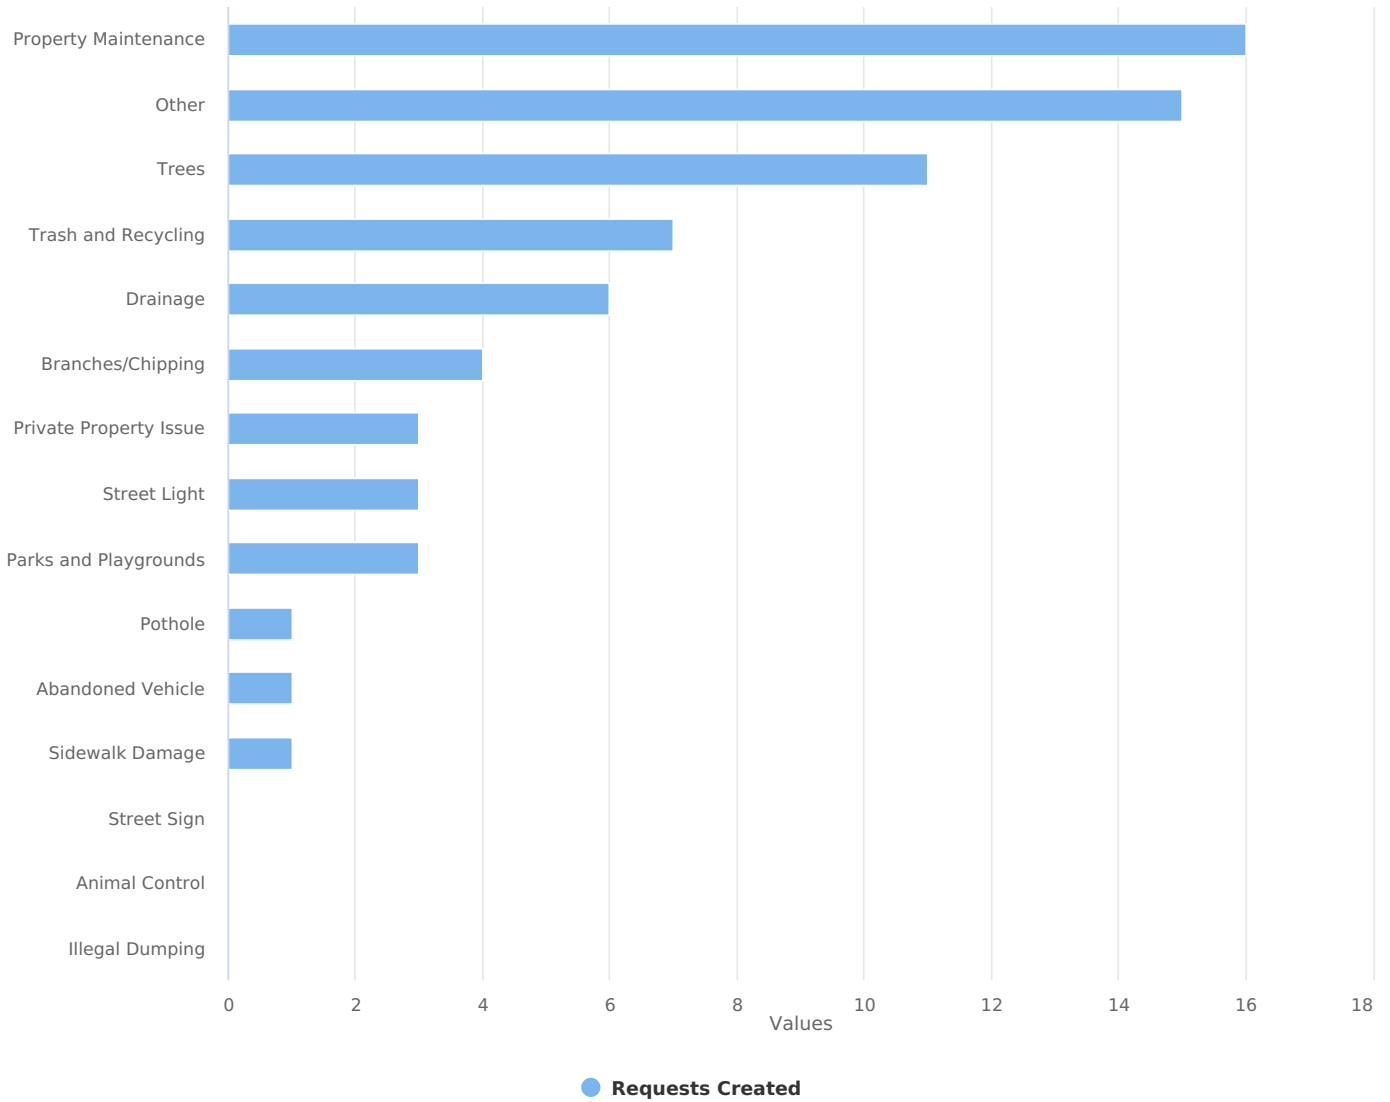

Lathrup Village

Requests filtered by request category that have been created 07/01/2024 - 06/30/2025
filtered to all categories within all geographies

Requests Created by Category

Days to Acknowledge by Category

● Days to Acknowledge

Days to Close by Category

● Days to Close