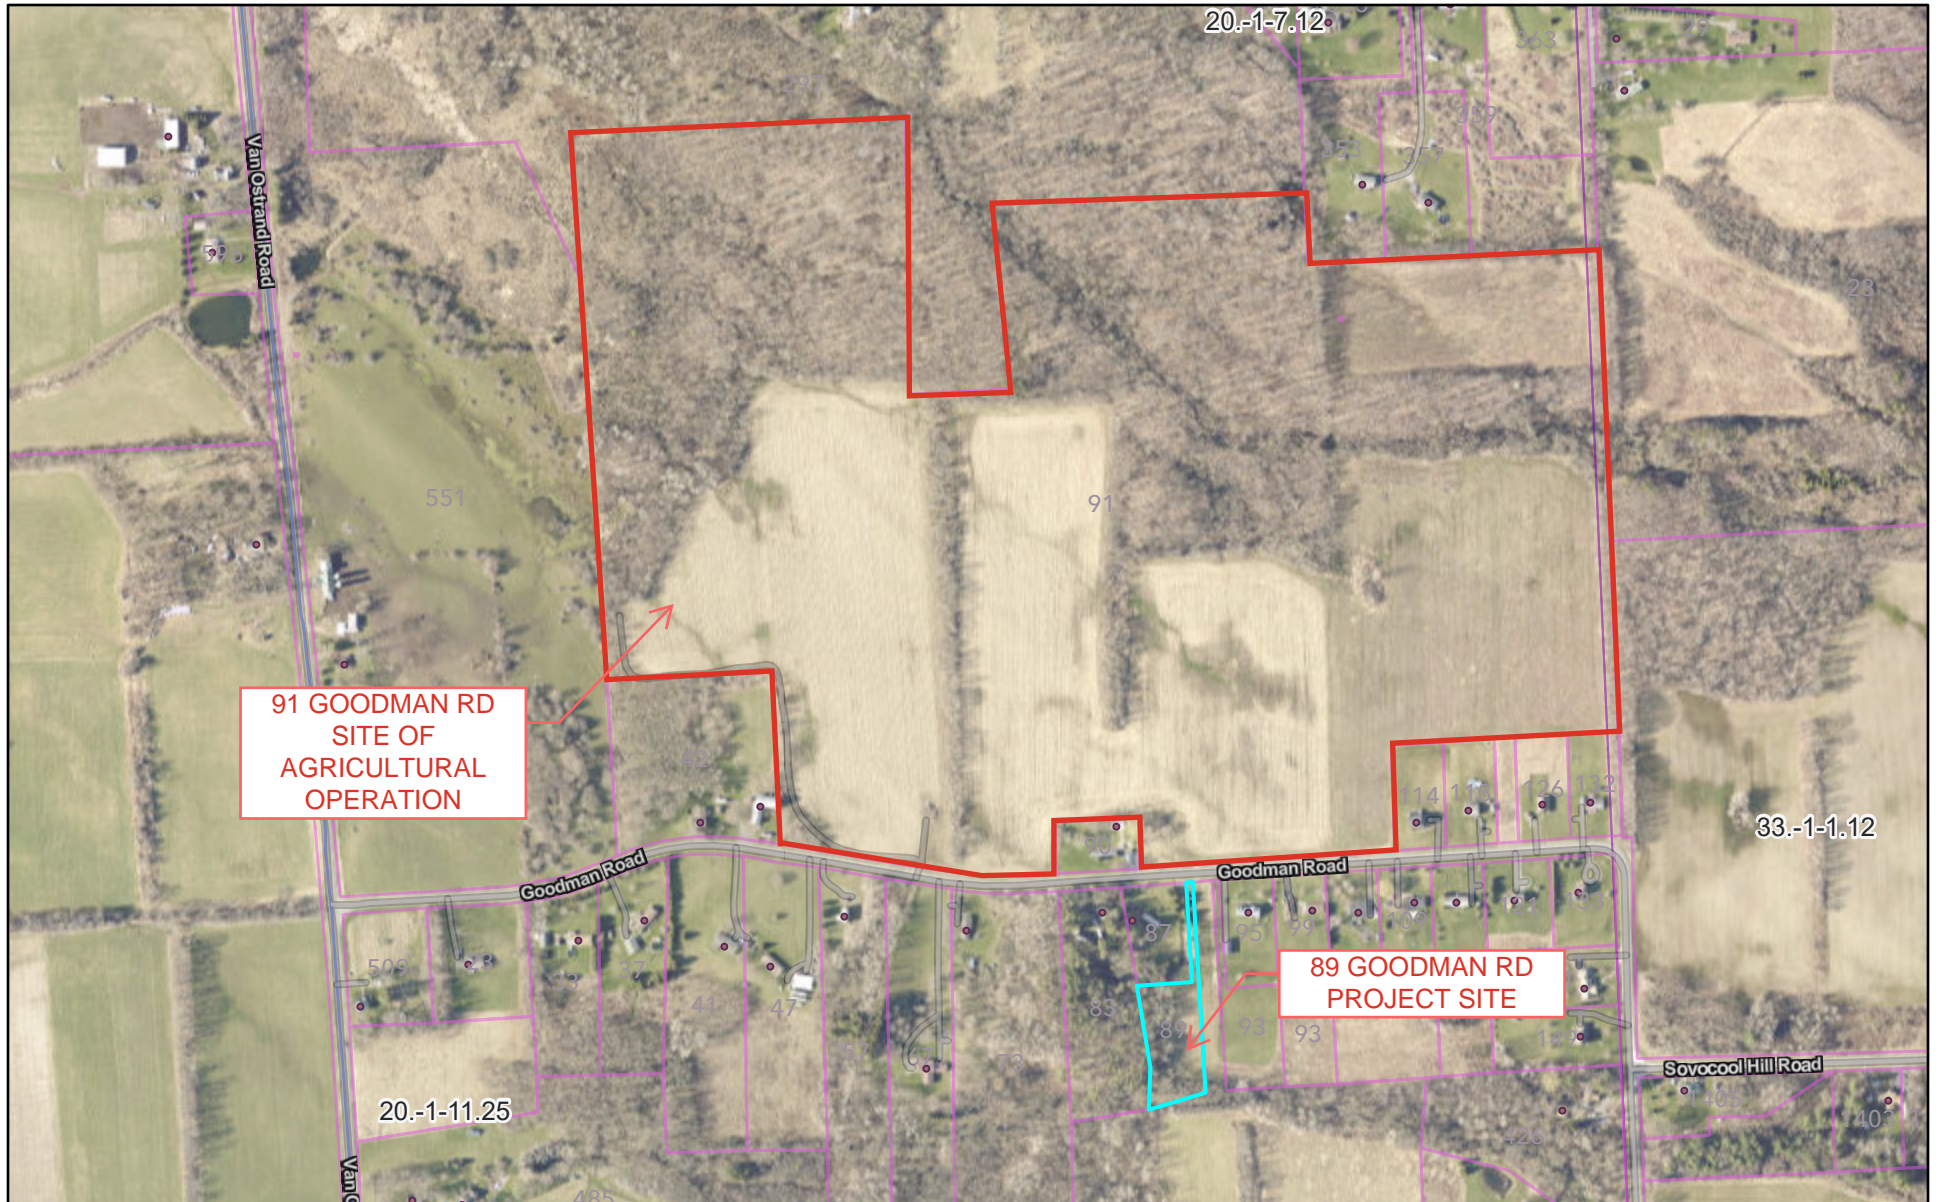

# 89 Goodman Rd Ag Data Map

3/10/2025, 9:58:36 AM

- Address
- General
- Muni Boundaries
- Streets
- Parcels
- County

EagleView, New York State, Maxar, Map data © OpenStreetMap contributors, Microsoft, Facebook, Google, Esri Community Maps contributors, Map layer