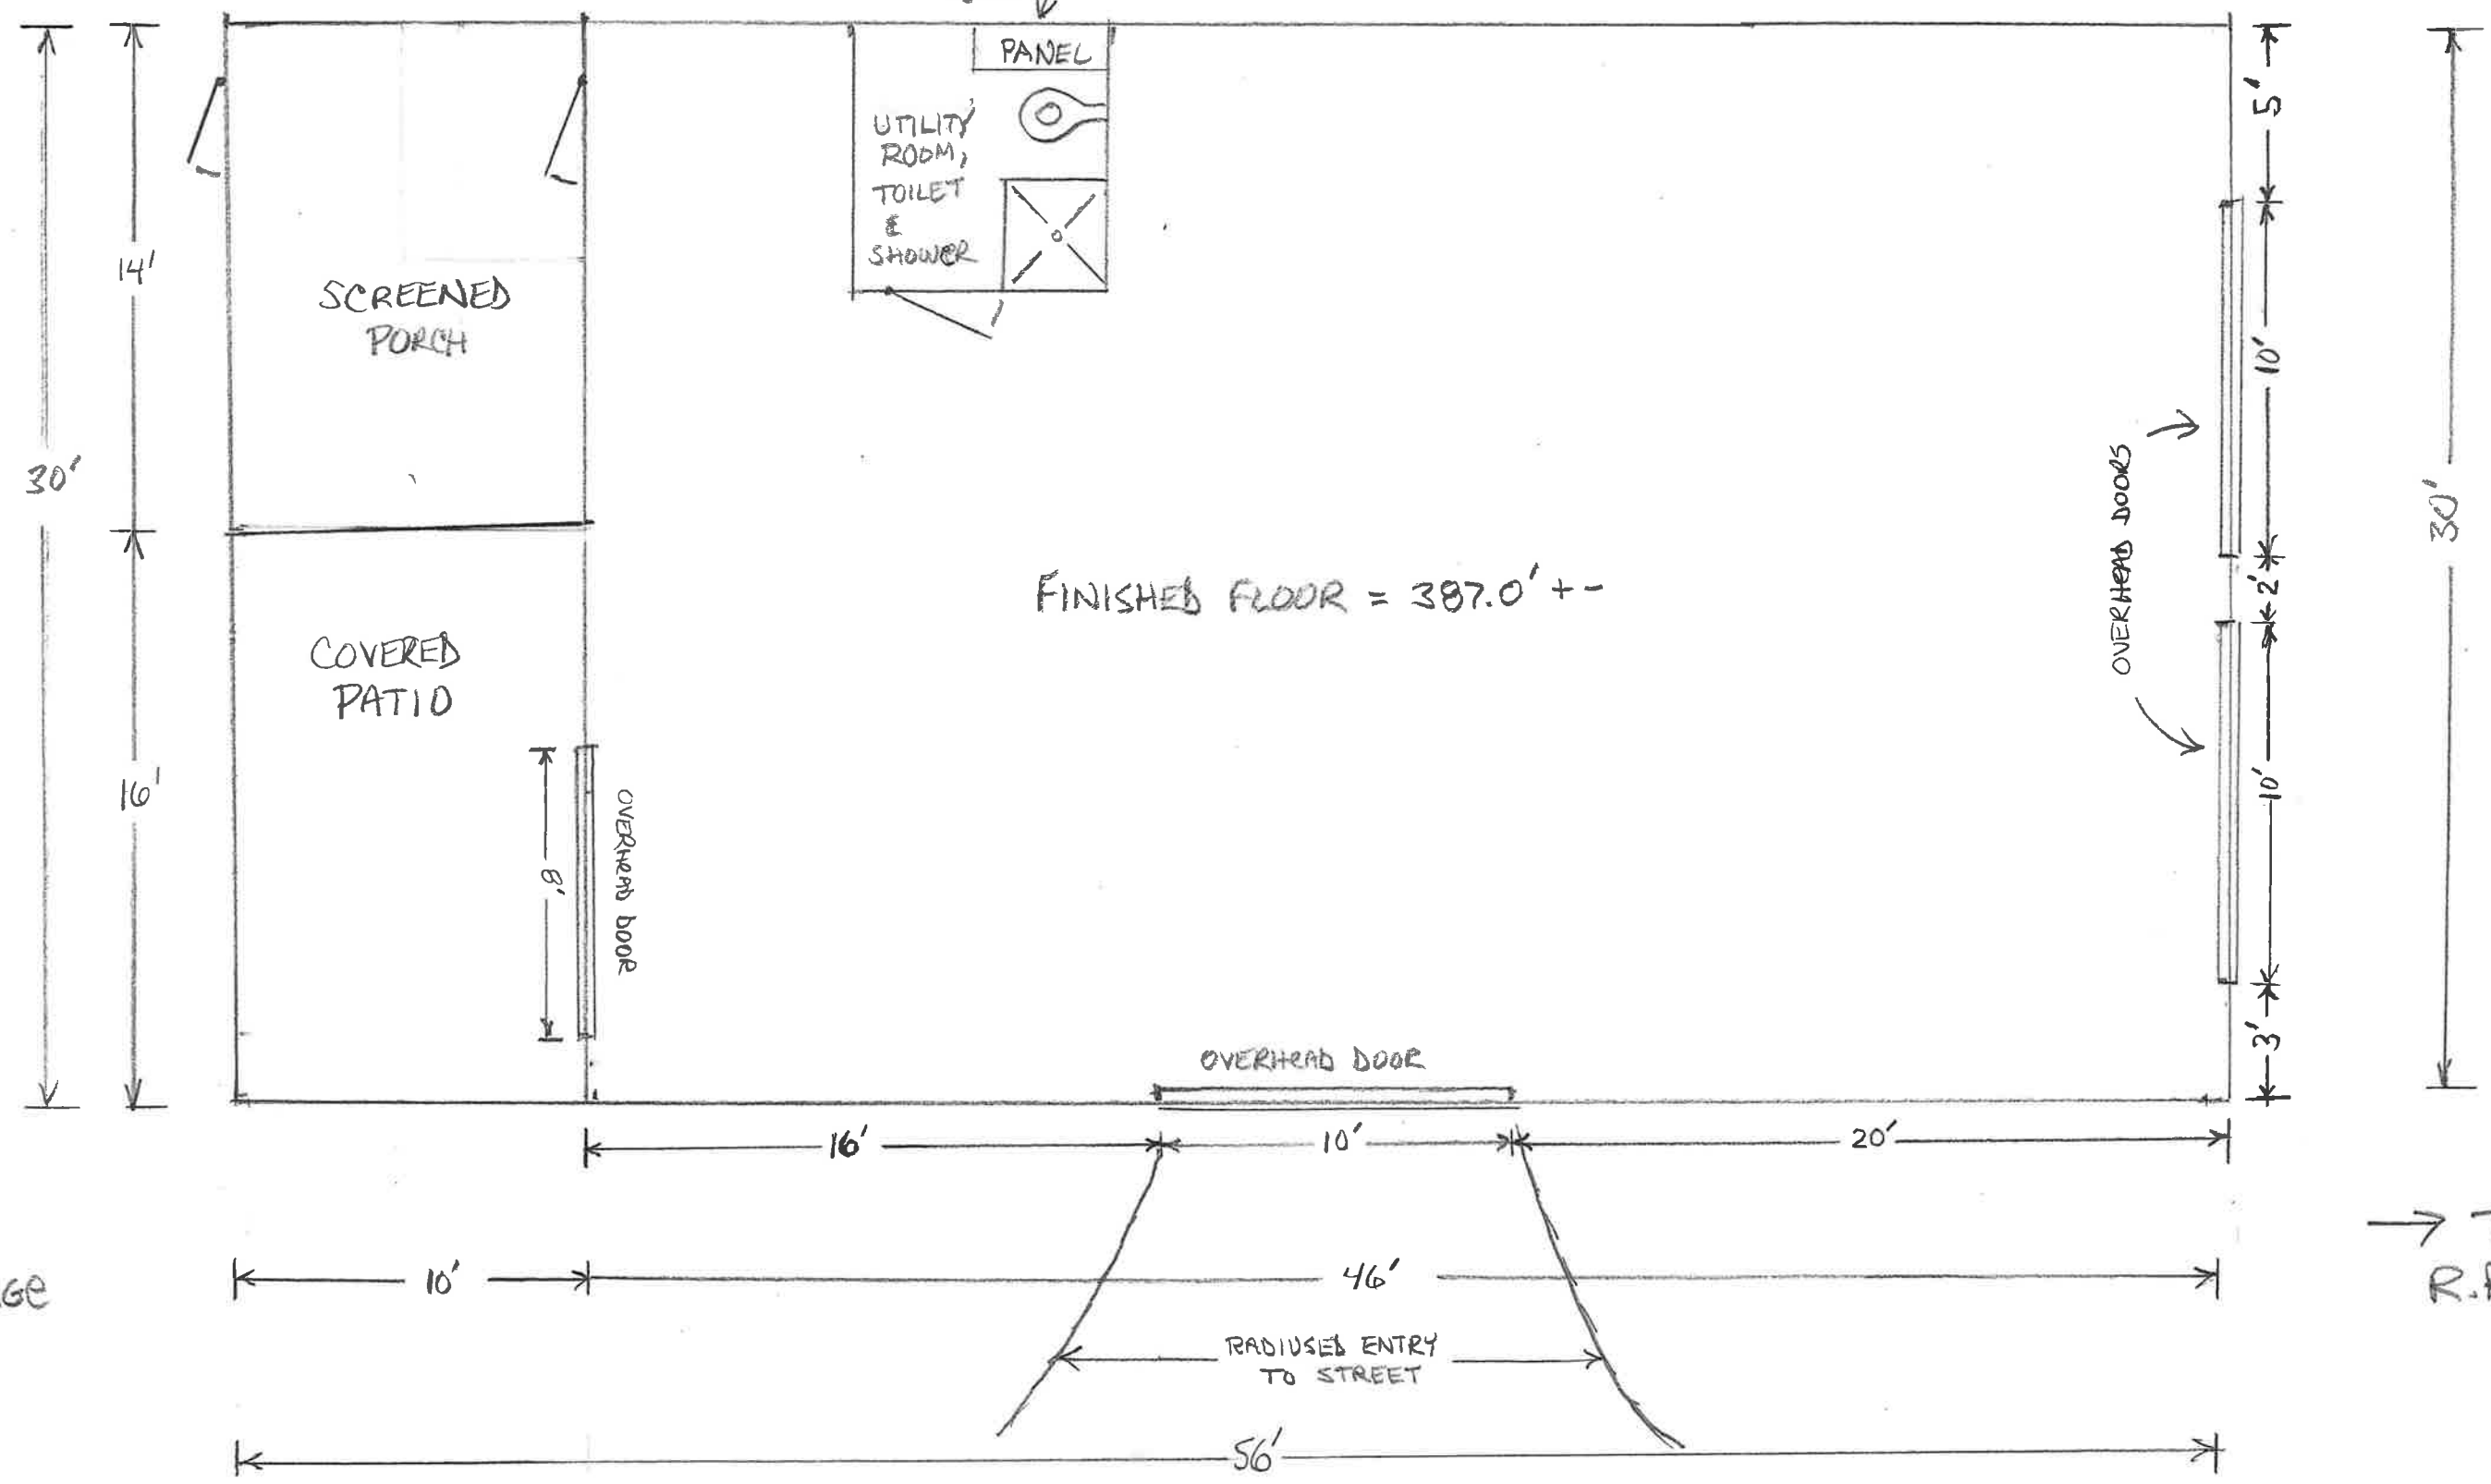

EXACT SIZE, LOCATION
AND LAYOUT OF
THIS ROOM
T.B.D. ↓

PLAN VIEW
2 LABOGA GARAGE
SCALE: 1" = 5'
J.E.B.
1/30/24

← TO LAKE

→ TO R.R.