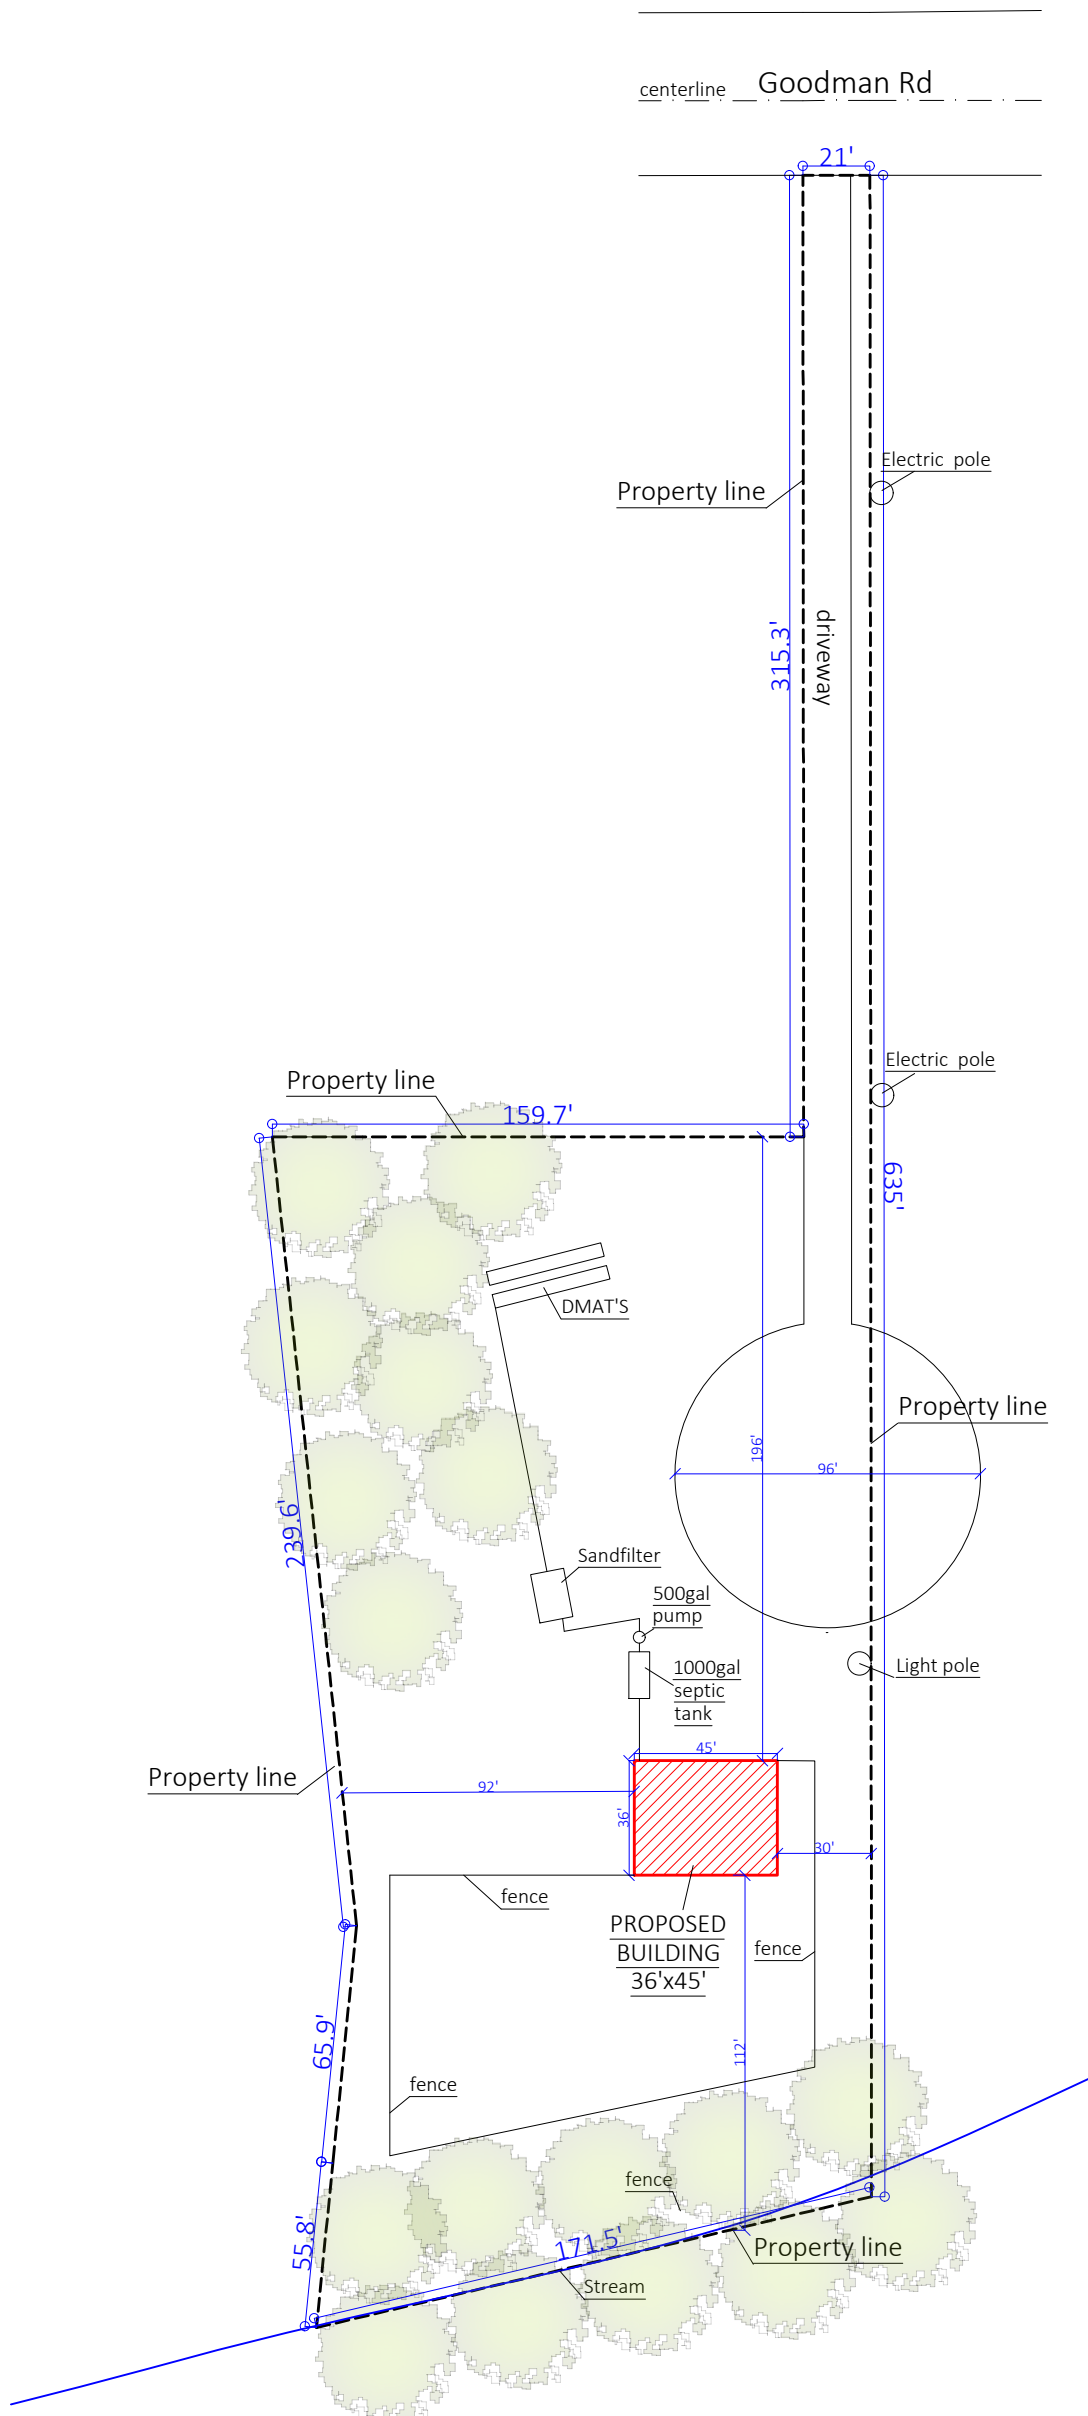

SITE PLAN

89 Goodman Road

Groton, NY 13073

Parcel ID: 503289 20.-1-8.220

Lot area: 1.4 Acres

Paper Size: 11"x17"

scale 1"=60'

Created by: