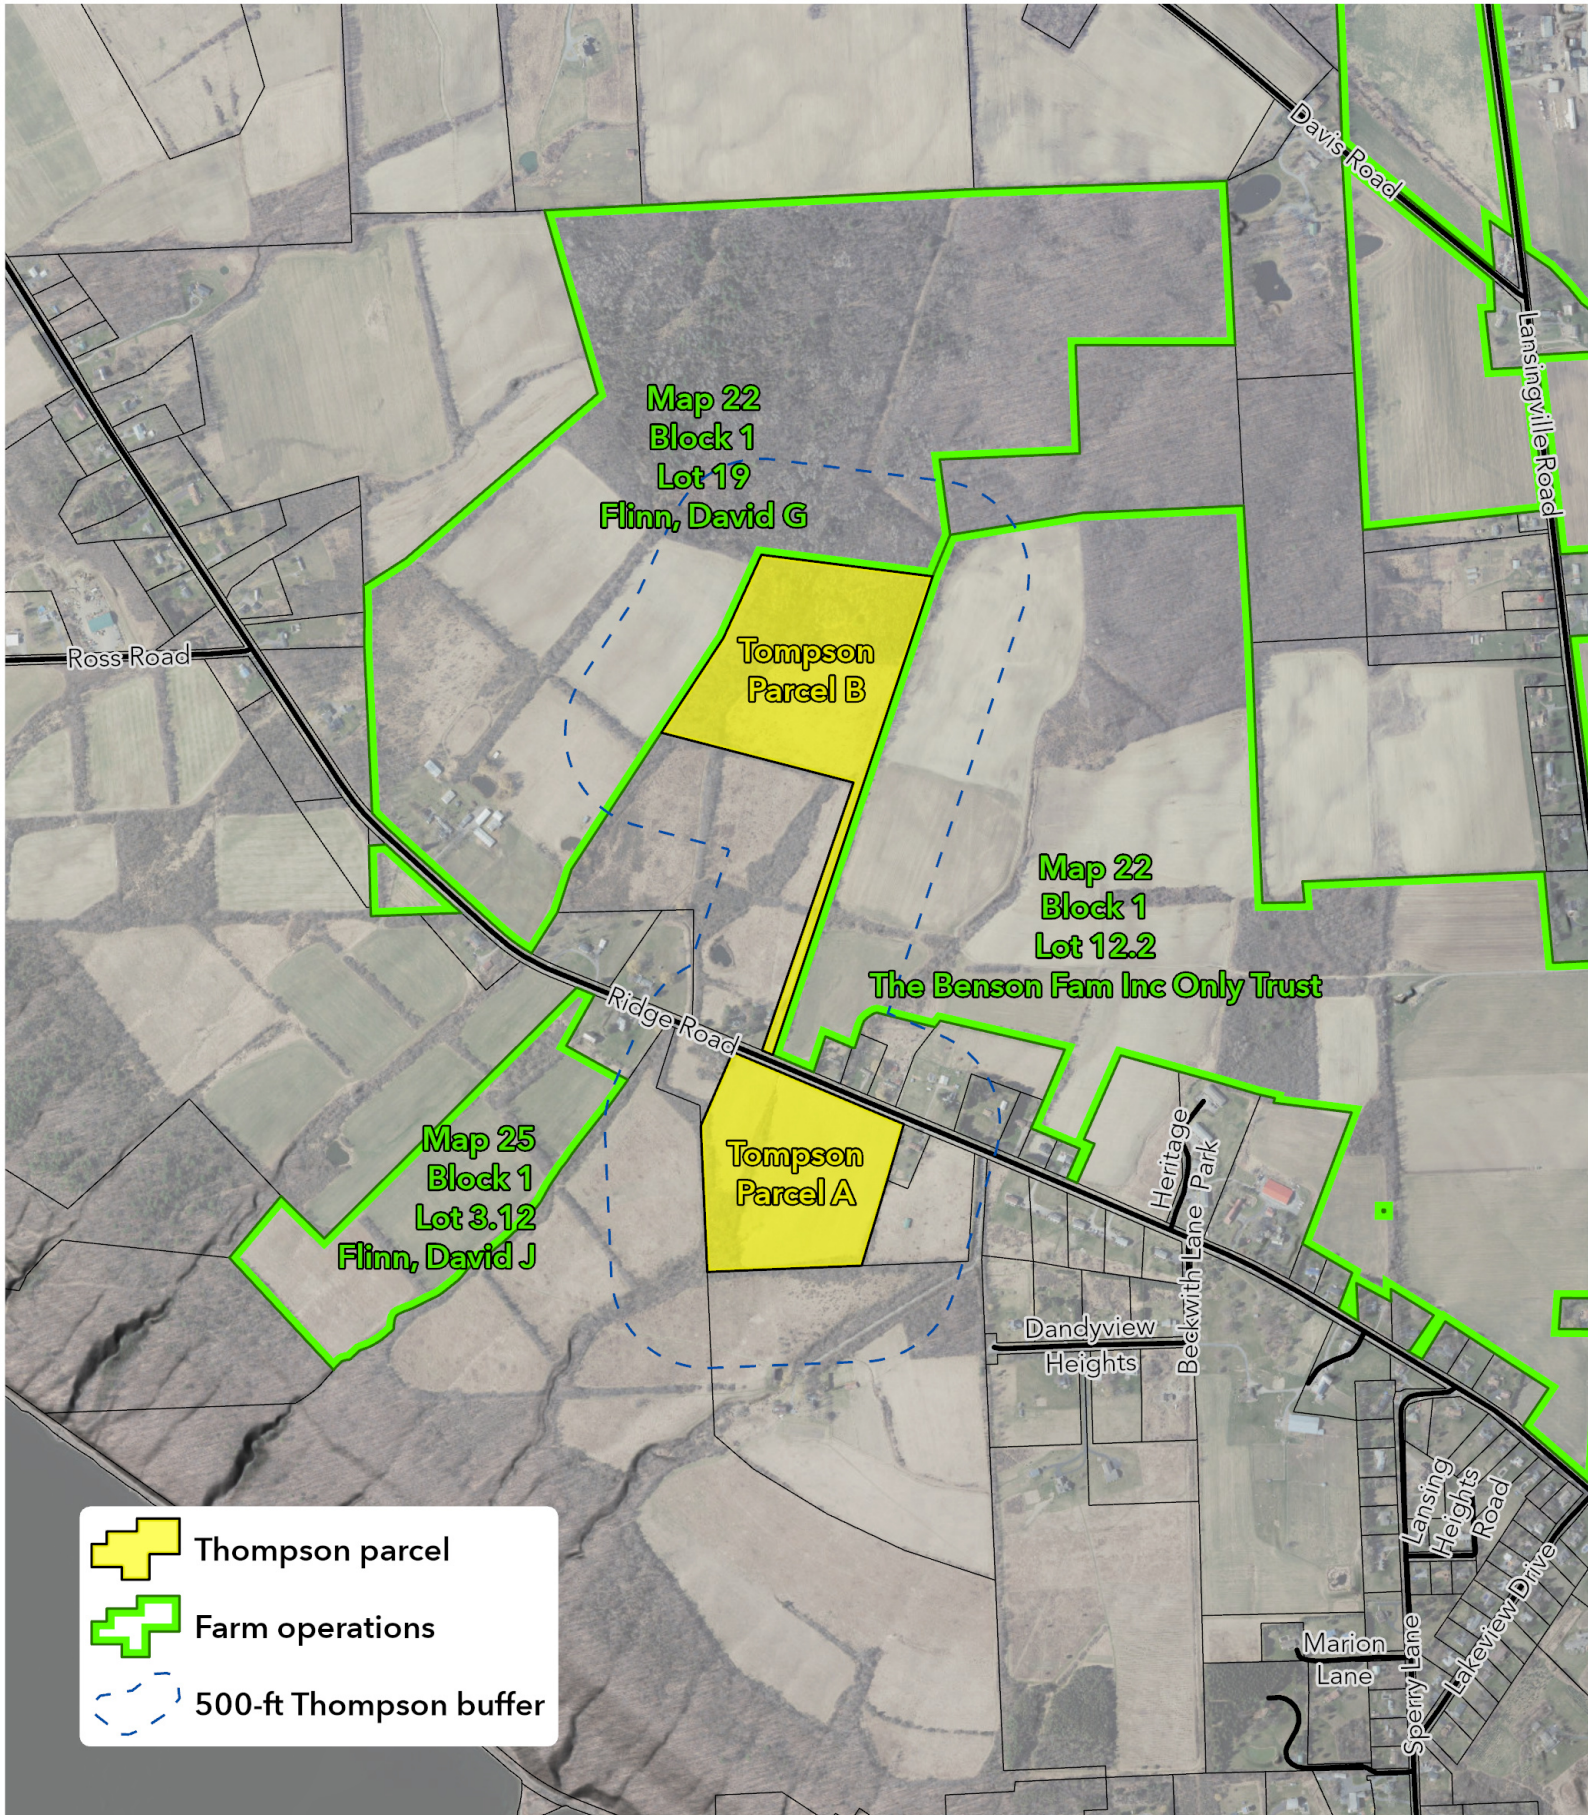

FINGER LAKES LAND TRUST

Thompson to FLLT
PROPOSED SUBDIVISION - NEARBY FARM OPERATIONS
Parcel #22.-1-24.1 to be split by NYS Route 34B
Tompkins Co, Town of Lansing
795 Ridge Rd, Lansing, NY

1:12,000

Feet

2022 Tompkins county tax parcels

Finger Lakes Land Trust GIS 2/13/2023

-  Thompson parcel
-  Farm operations
-  500-ft Thompson buffer