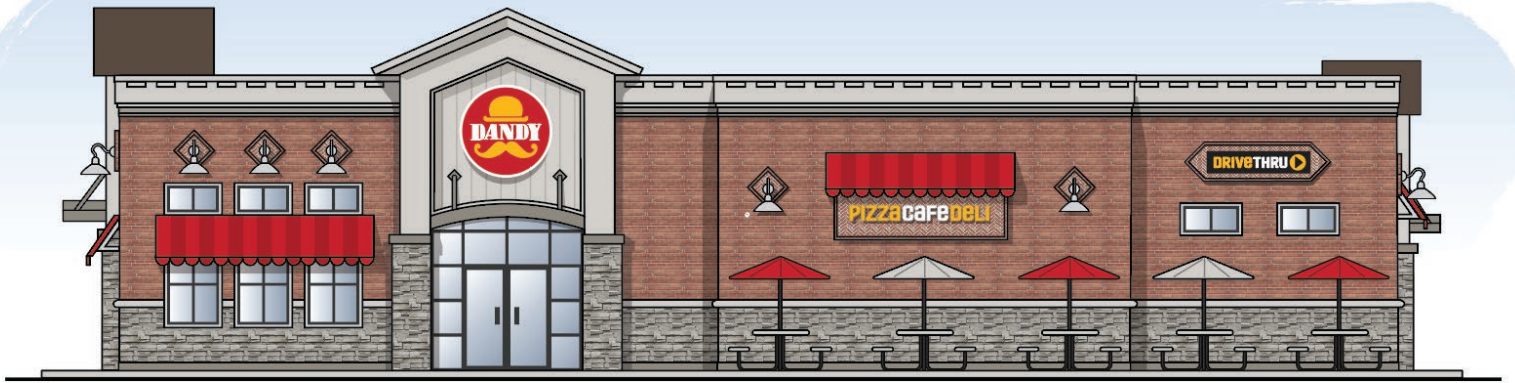

## South Elevation

---

**1) Wall Mount - Main ID - Dandy Logo - Illuminated**

7'w X 7'h Circle= 38.5 sq/ft

**2) Wall Mount - PizzaCafeDeli - Illuminated**

9'6" w X 1'1" h = 10 sq/ft

## North Elevation

---

**3) Wall Mount - Main ID - Dandy Logo - Illuminated**

7'w X 7'h Circle = 38.5 sq/ft

**4) Wall Mount - PizzaCafeDeli - Illuminated**

9'6''w X 1'1''h = 10 sq/ft

## East Elevation

---

- 5) **Wall Mount - Main ID - Dandy Logo - Illuminated**  
7'w X 7'h Circle= 38.5 sq/ft
  
- 6) **Wall Mount - PizzaCafeDeli - Illuminated**  
9'6''w X 1'1''h = 10 sq/ft
  
- 7) **Wall Mount - Informational - Drive Thru - Illuminated**  
7'w x 1'6''h = 10.5 sq/ft