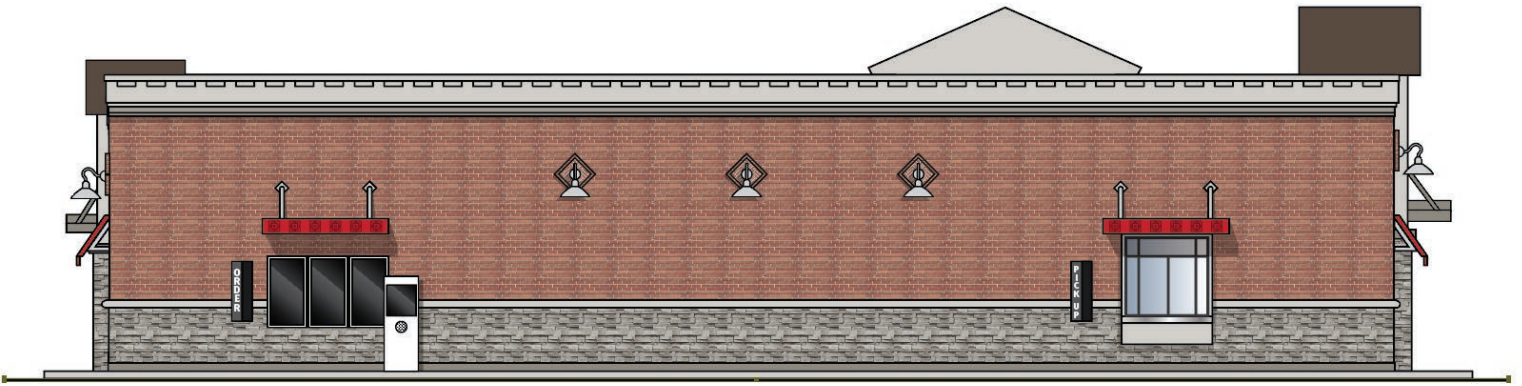

## South Elevation

---

**1) Wall Mount - Main ID - Dandy Logo - Illuminated**

7'w X 7'h Circle= 38.5 sq/ft

**2) Wall Mount - PizzaCafeDeli - Illuminated**

9'6" w X 1'1" h = 10 sq/ft

## North Elevation

---

**3) Wall Mount - Main ID - Dandy Logo - Illuminated**

7'w X 7'h Circle = 38.5 sq/ft

**4) Wall Mount - PizzaCafeDeli - Illuminated**

9'6''w X 1'1''h = 10 sq/ft

## East Elevation

---

- 5) **Wall Mount - Main ID - Dandy Logo - Illuminated**  
7'w X 7'h Circle= 38.5 sq/ft
  
- 6) **Wall Mount - PizzaCafeDeli - Illuminated**  
9'6''w X 1'1''h = 10 sq/ft
  
- 7) **Wall Mount - Informational - Drive Thru - Illuminated**  
7'w x 1'6''h = 10.5 sq/ft

## West Elevation

---

**8) Wall Mount - Informational - Order - Non Illuminated**

4' x 1'h = 4 sq/ft

**9) Wall Mount - Informational - Pick Up - Non Illuminated**

4'w X 1'h = 4 sq/ft

**10) Wall Mount - Digital Drive Thru Menu - Illuminated**