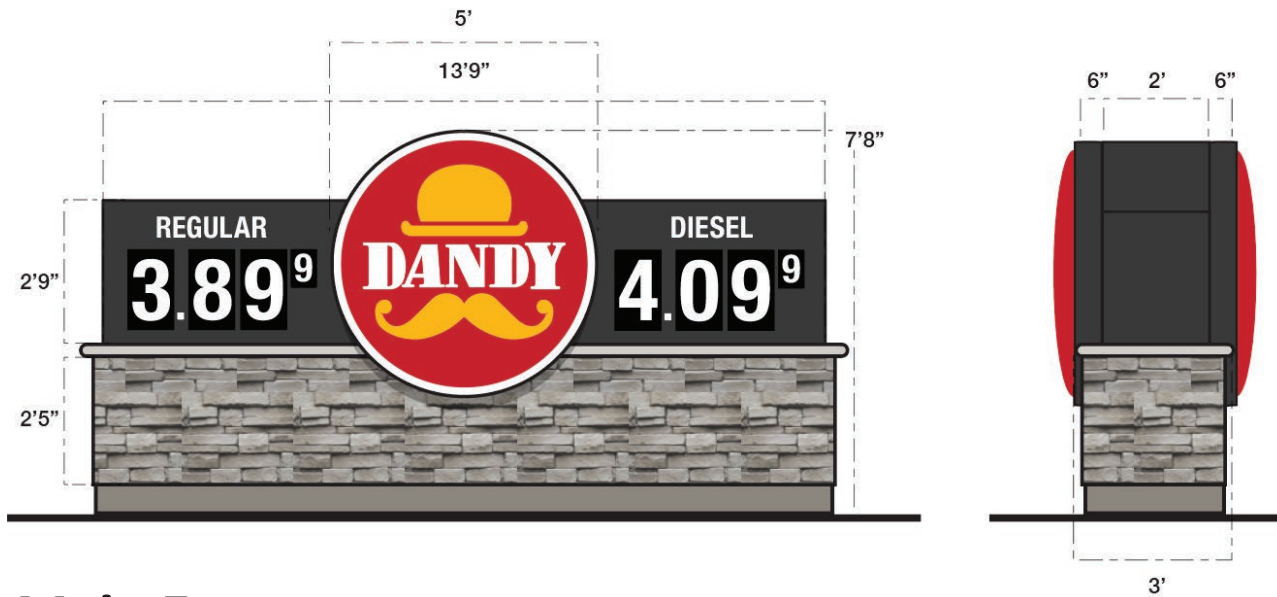

Main Entrances

11) Free Standing Monument - Illuminated - Double Sided
  - a) Dandy Logo: 5'w x 5'h = 20 sq/ft