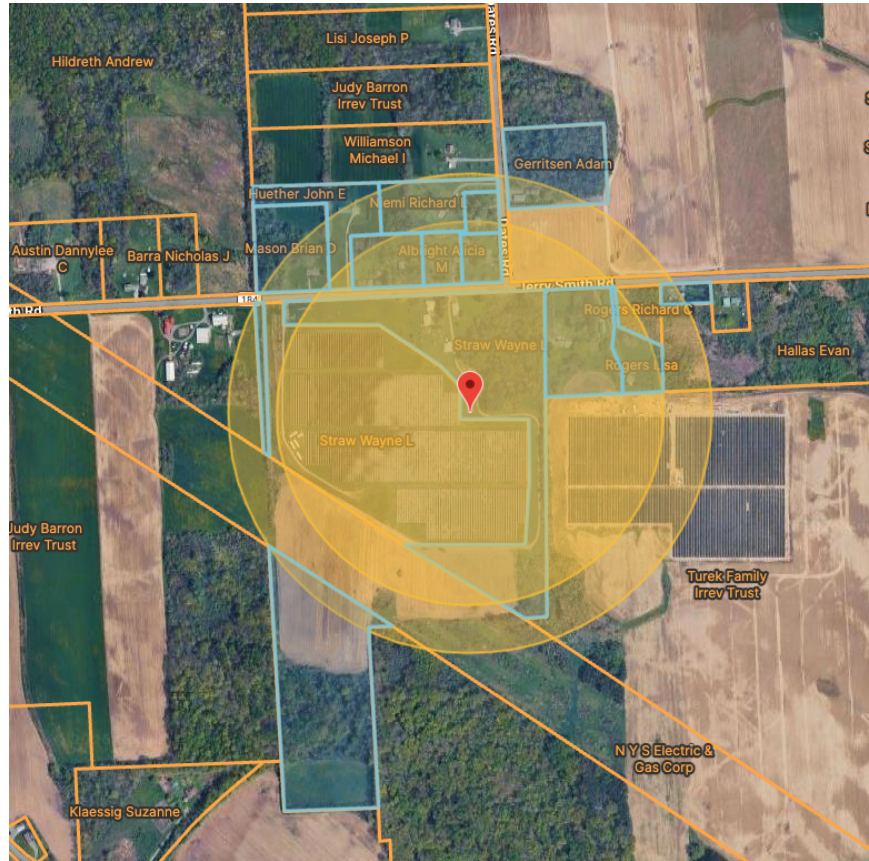

# Jerry Smith Solar

## Adjacent Neighbors – Mapping

Buffer	Primary Owner	Street Address (Mailing Address)	APN/PIN
1000	Richard C Rogers	361 JERRY SMITH RD	503289-16.-1-12.32
1000	Lisa Rogers	383 JERRY SMITH RD	503289-16.-1-12.31
1000	John A Myers	6 DATES RD	503289-9.-1-21.11
1000	Alicia M Albright	336 JERRY SMITH RD	503289-9.-1-21.33
1000	Frank G Benenati	330 JERRY SMITH RD	503289-9.-1-21.32
1000	Seth J Littlejohn	10 DATES RD	503289-9.-1-21.12
1000	Wayne L Straw	339 JERRY SMITH RD	503289-16.-1-10.2
1250	Brian D Mason	340 JERRY SMITH RD	503289-9.-1-21.5
1250	John E Huether	287 JERRY SMITH RD	503289-9.-1-21.82
1250	Richard L Niemi	14 DATES RD	503289-9.-1-21.81
1250	Carlton Moshier	Po Box 235	503289-16.-1-11