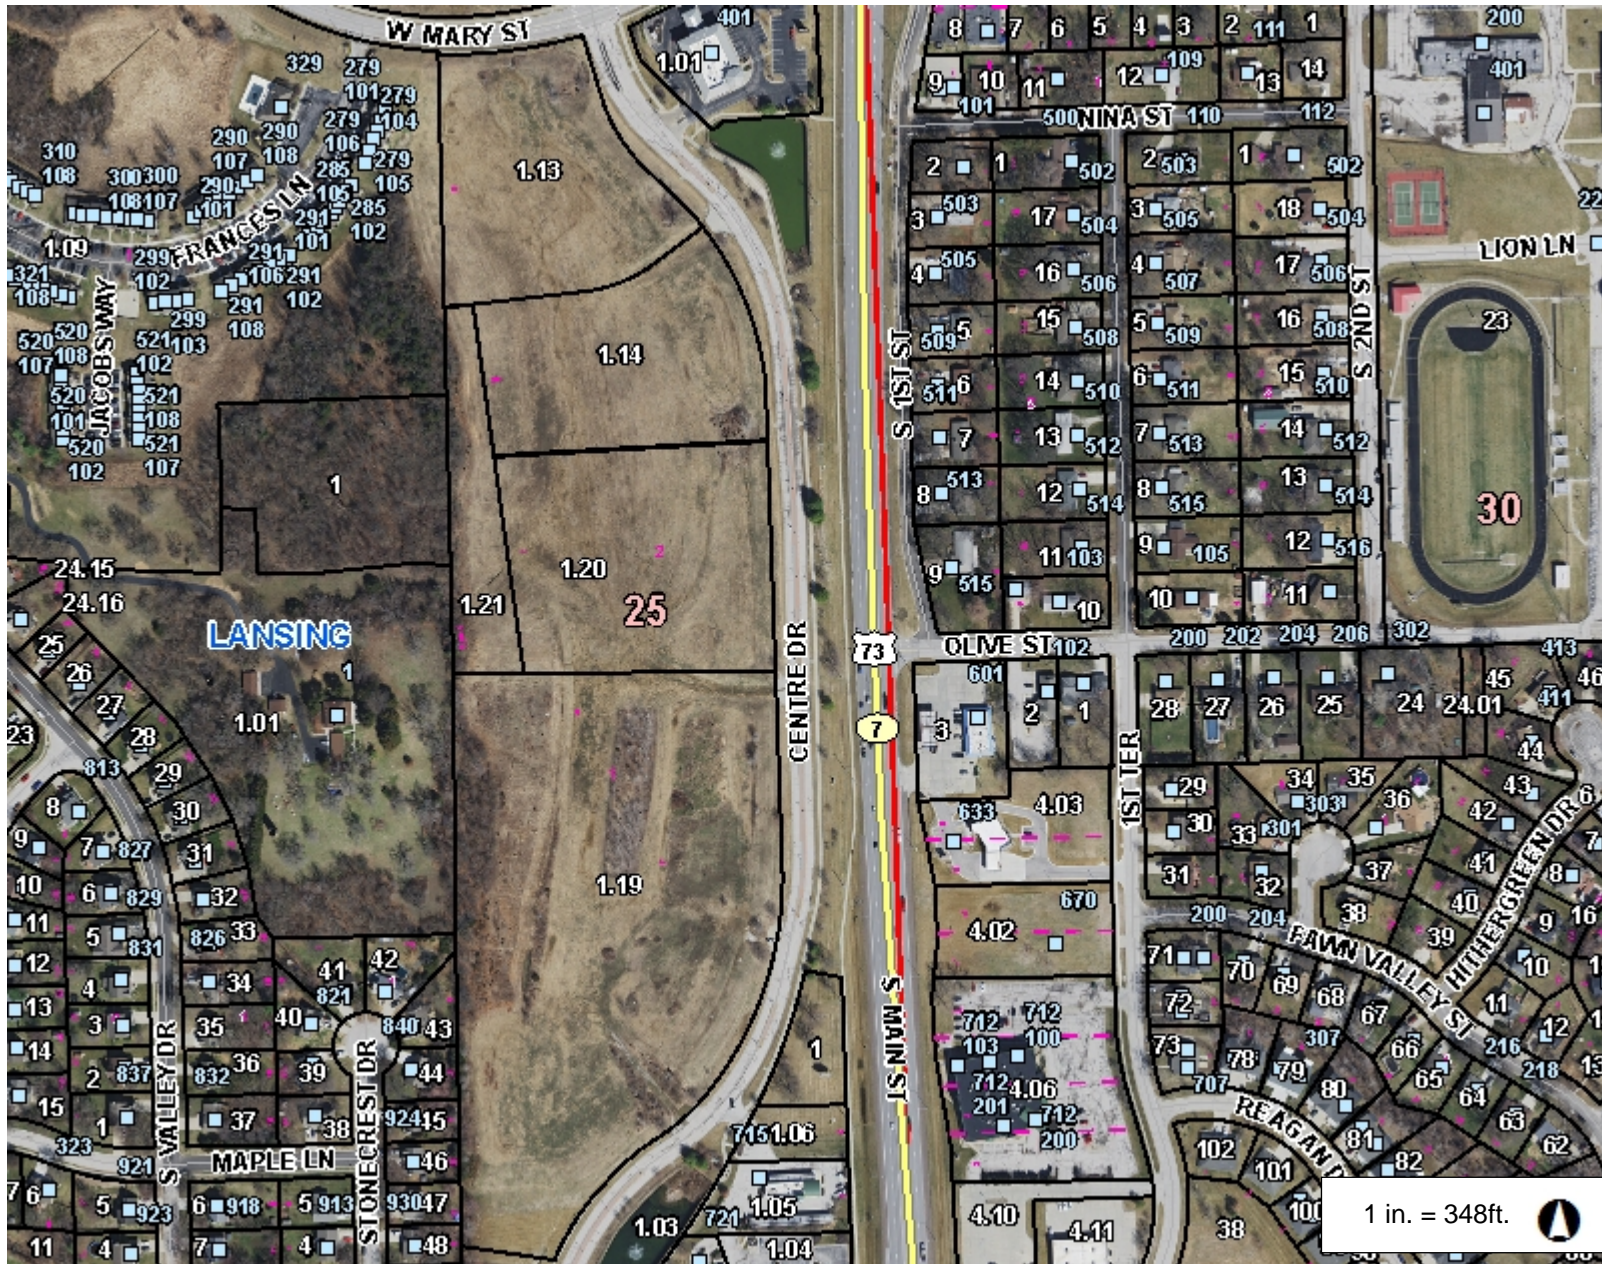

Leavenworth County, KS

- Legend**
- Address Point
 - Parcel Number
 - Lot Line
 - Parcel
 - ⊞ City Limit Line
 - Major Road
 - <all other values>
 - 70
 - Road
 - <all other values>
 - PRIVATE
 - ⊕ Railroad
 - Section
 - ▭ Section Boundaries
 - ▭ County Boundary

Notes

This Cadastral Map is for informational purposes only. It does not purport to represent a property boundary survey of the parcels shown and shall not be used for conveyances or the establishment of property boundaries.
THIS MAP IS NOT TO BE USED FOR NAVIGATION