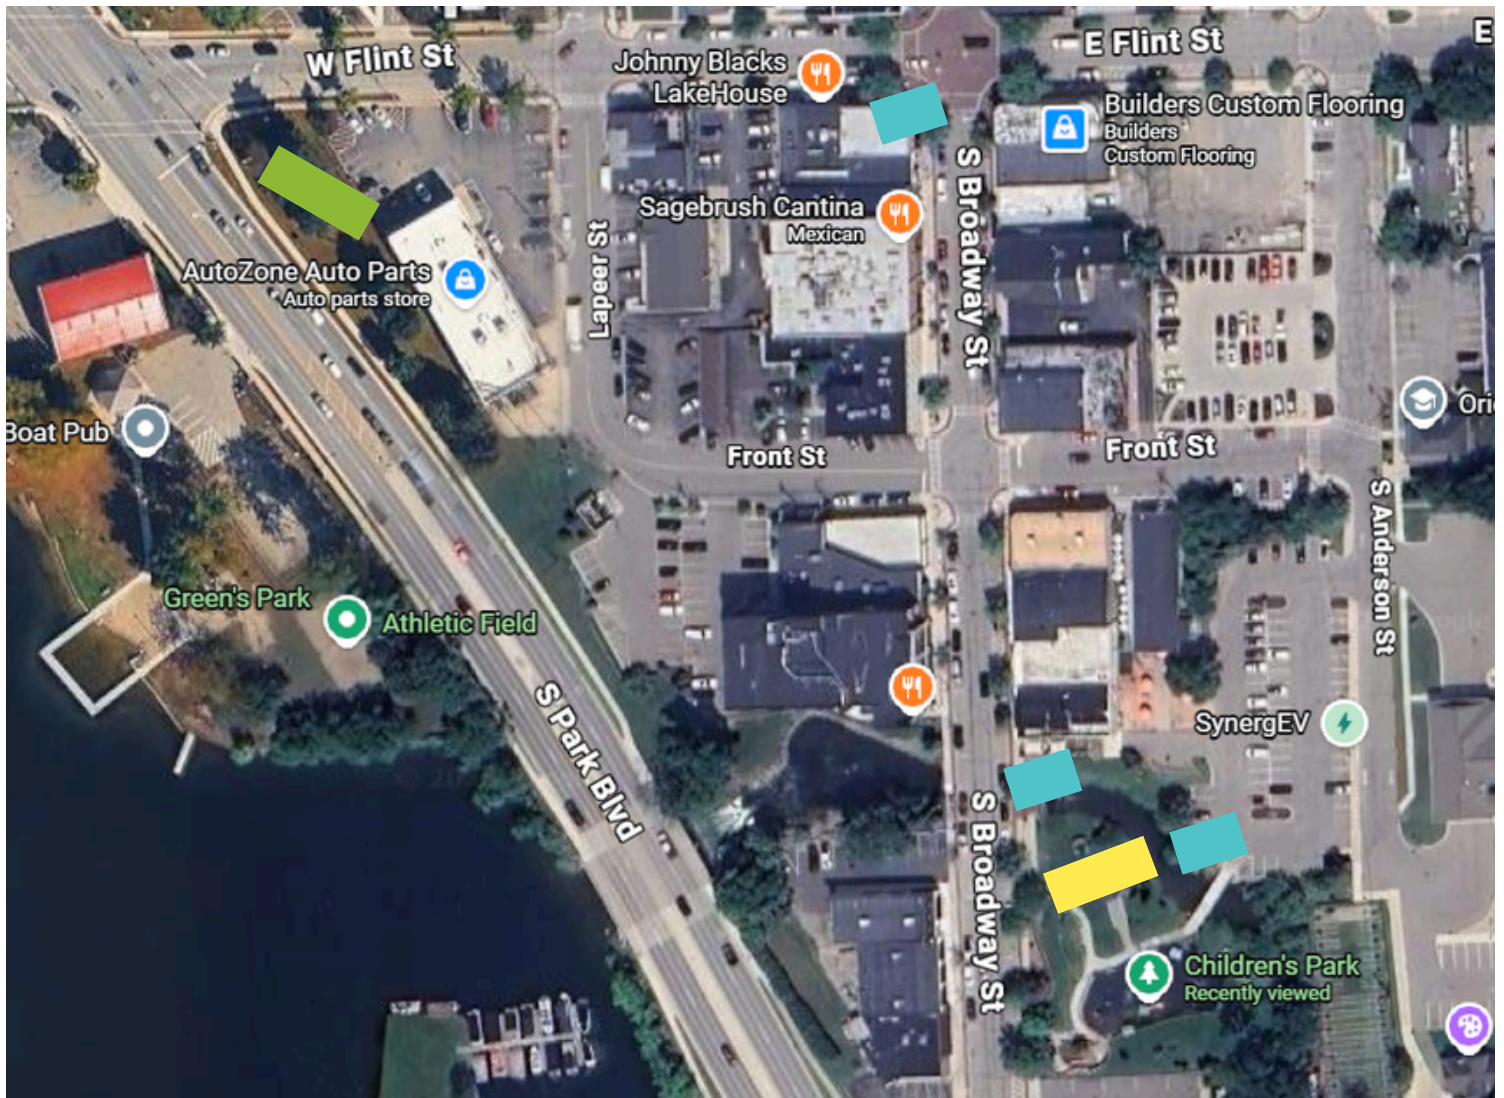

2026 Outdoor Movie Night - Teens/Kids Signage Map

Event Banner - 9 ft. wide x 3 ft. tall

Aframe - 2 ft. wide x 3 ft. tall

Event Signage/Sponsor Signage - 4 ft. wide x 1 ft. tall