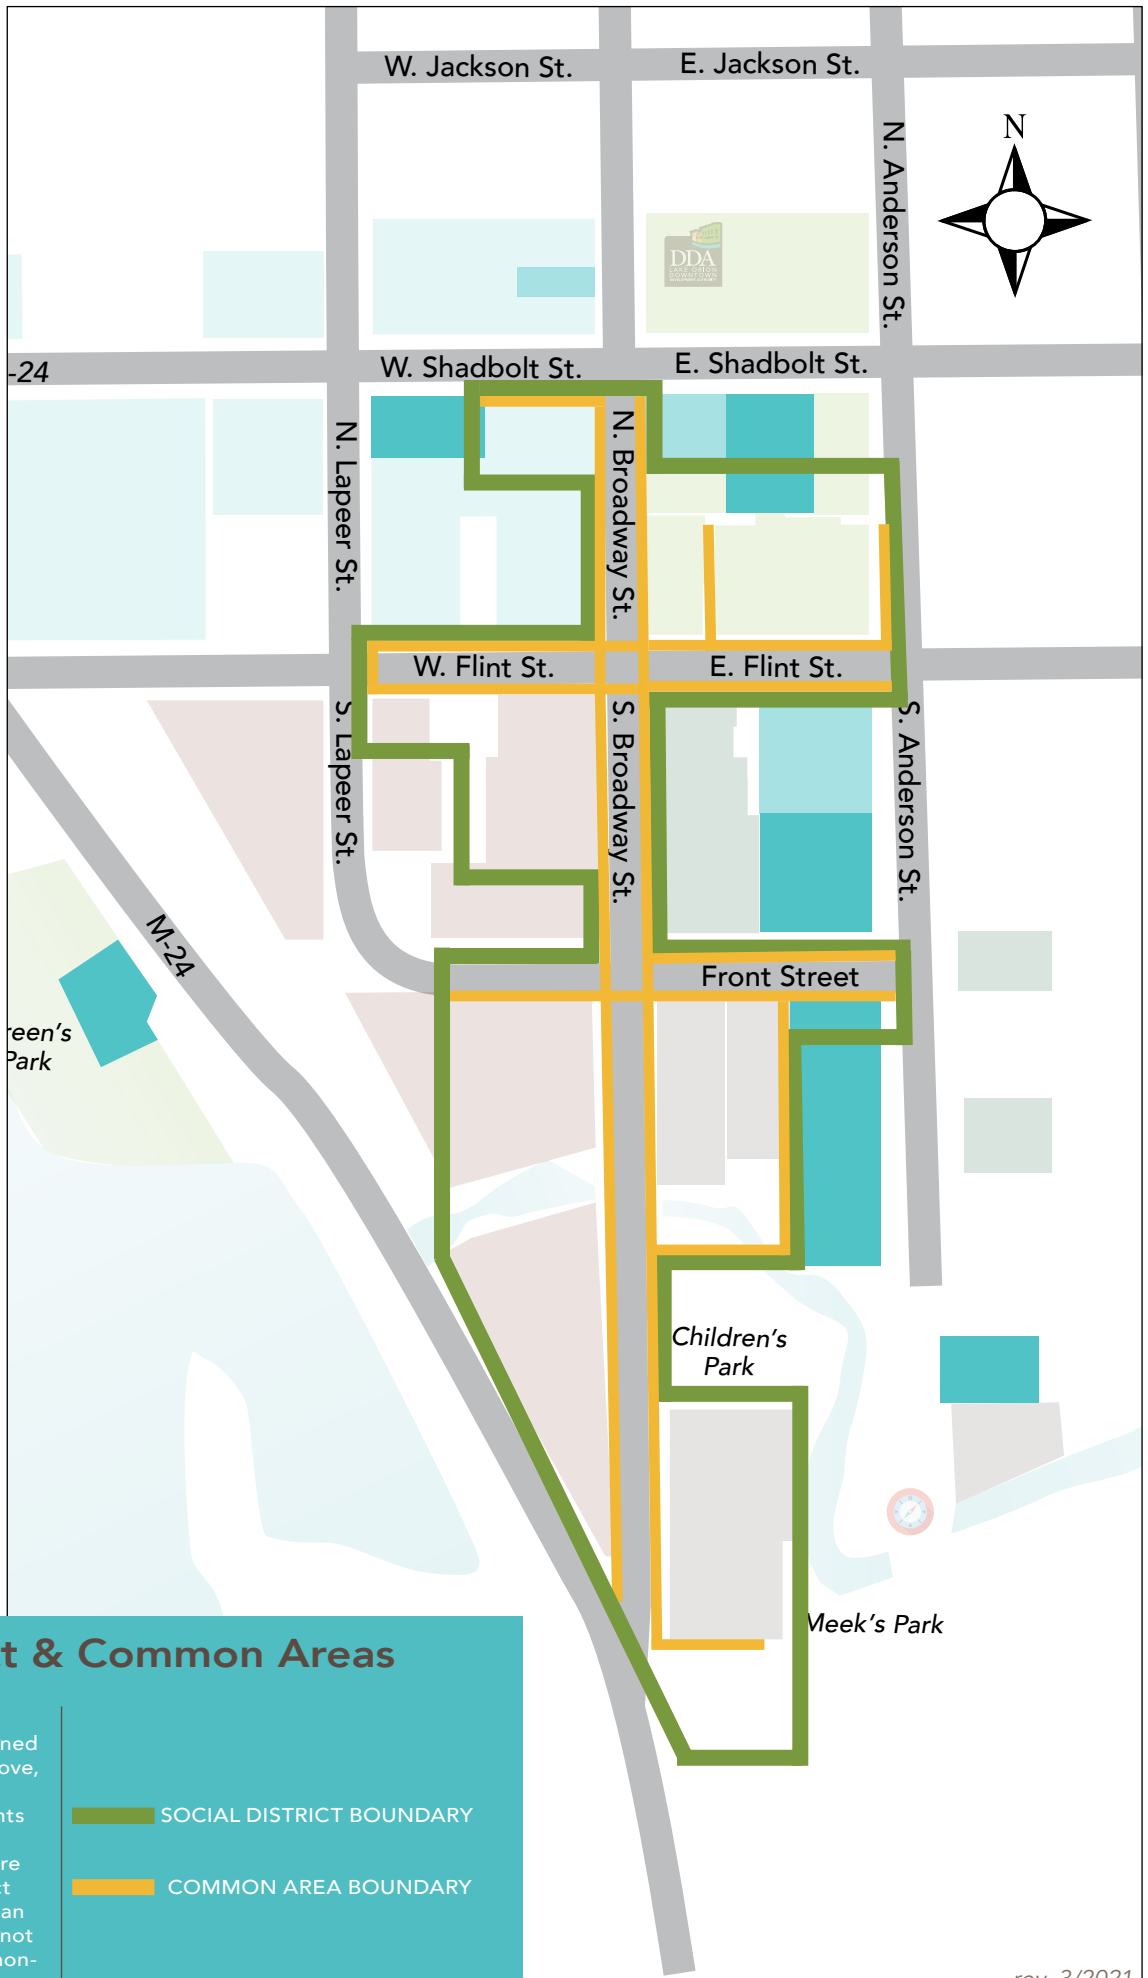

DOWNTOWN LAKE ORION SOCIAL DISTRICT BOUNDARY

Social District & Common Areas

The Downtown Lake Orion **Social District** and **Commons Area** is defined by the border shown in the map above, including sidewalks adjacent to and adjoining the licensed establishments within Downtown Lake Orion. Specific crosswalks and roadways are considered part of the social district as it pertains to permitted pedestrian travel only. The social district does not include parking lots, roadways, or non-licensed establishments.