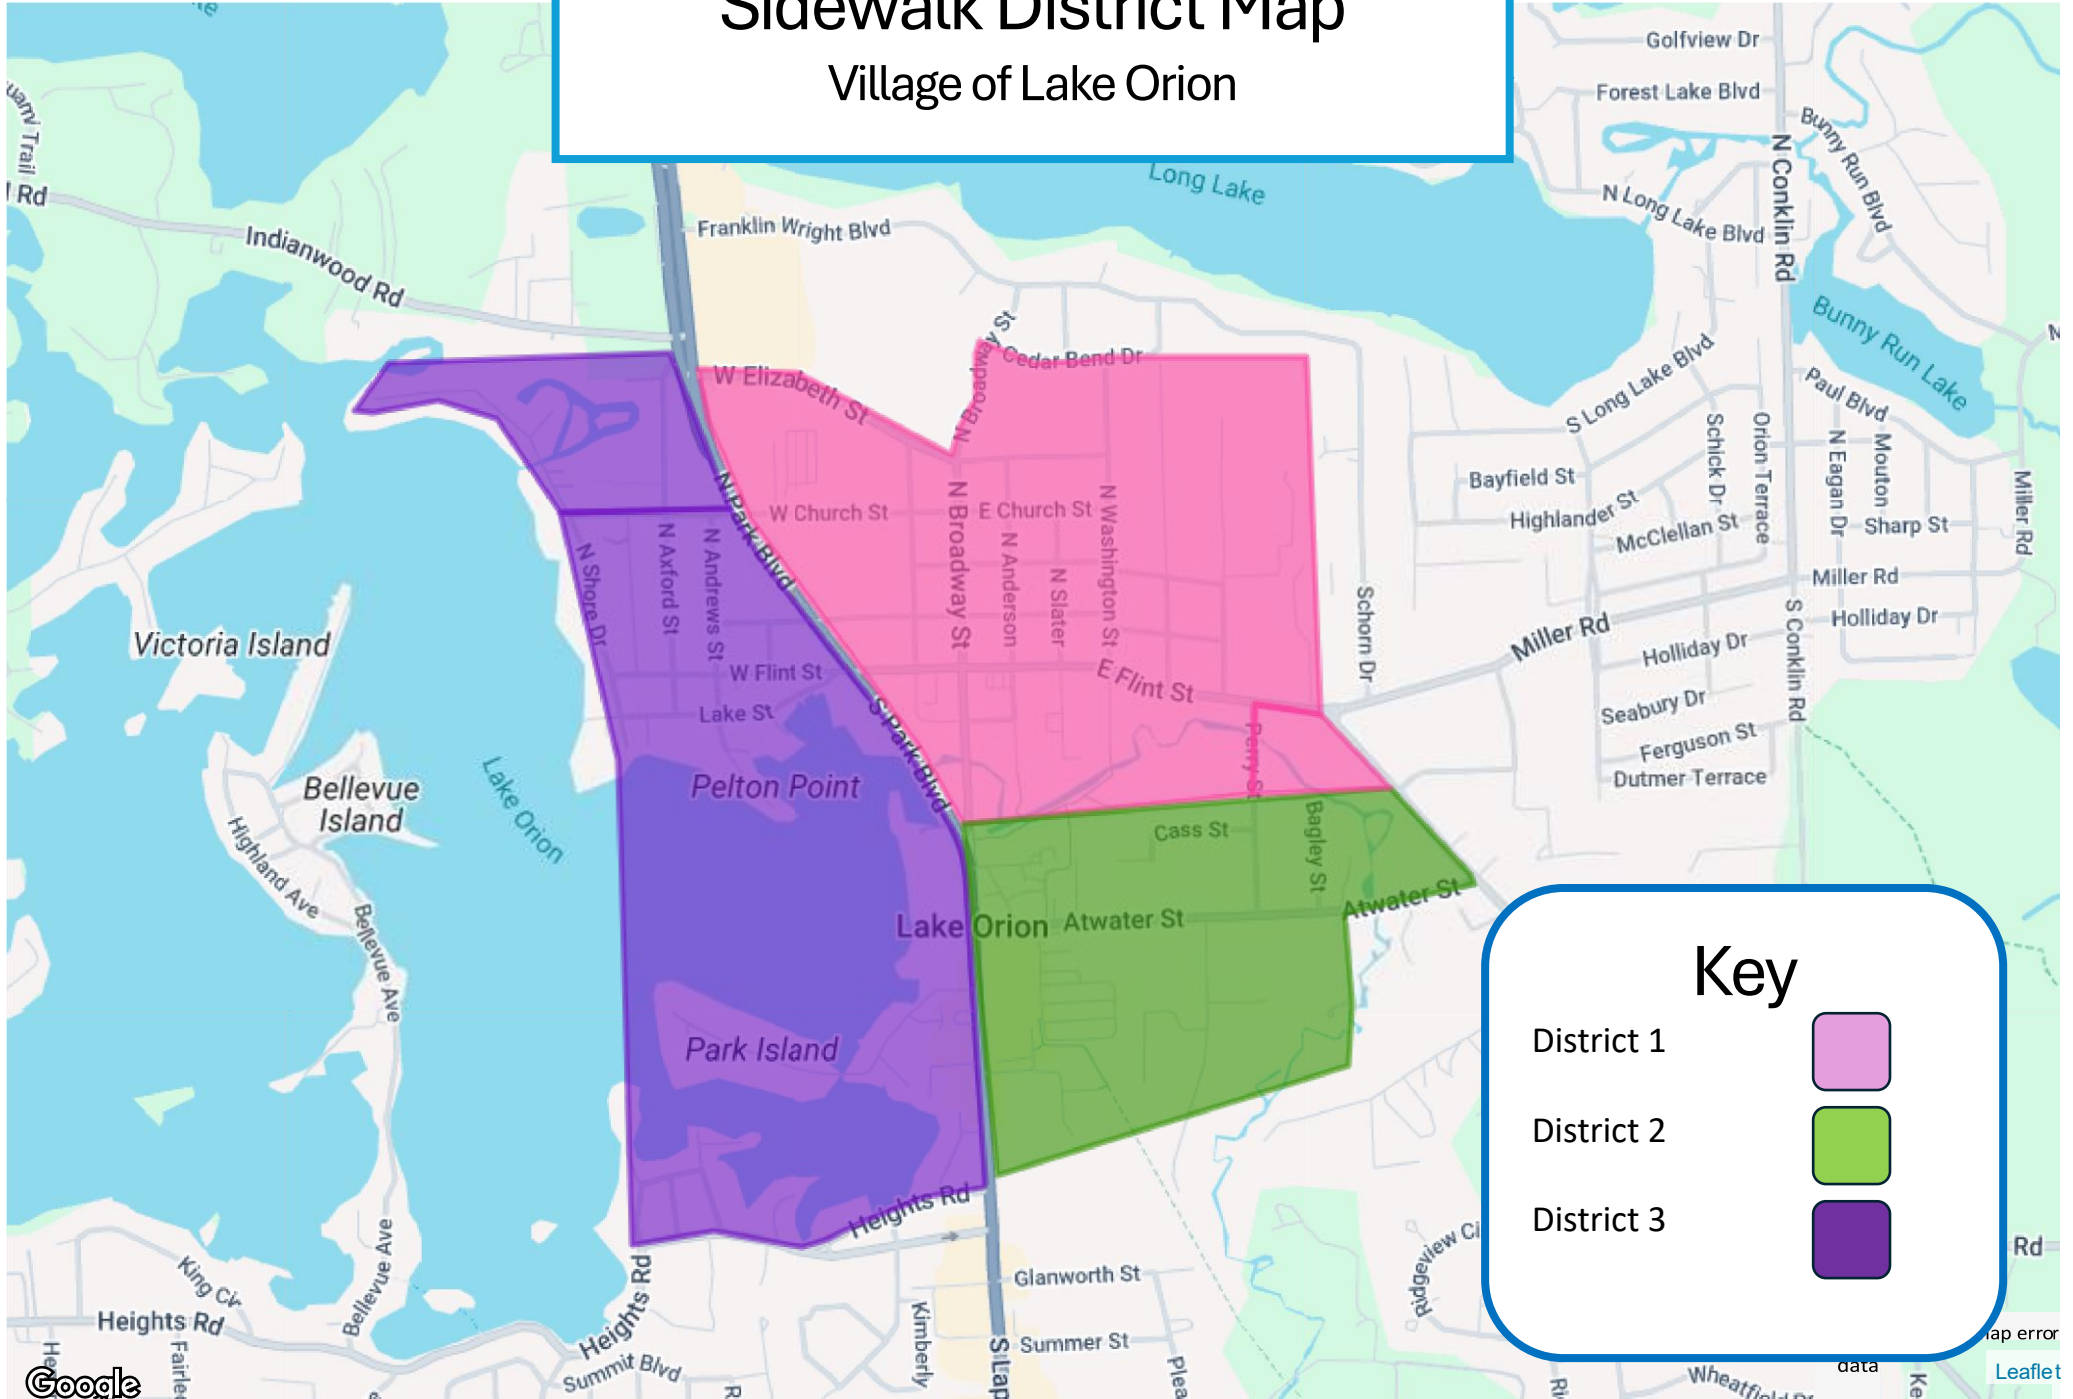

Sidewalk District Map

Village of Lake Orion

Key

- District 1 
- District 2 
- District 3 