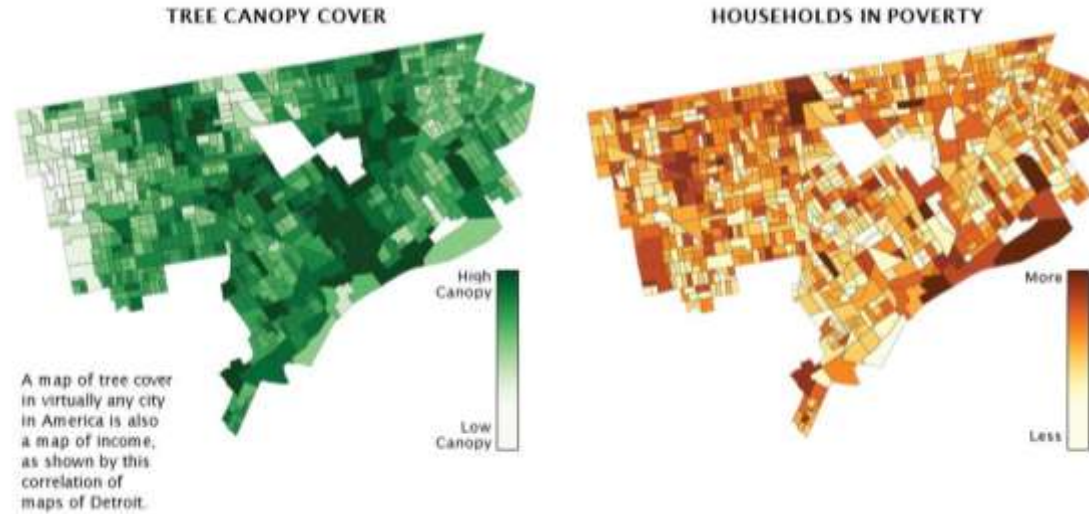

Tree Equity is often a map of race & income.

In cities across America, wealthier areas almost always have significantly more trees – and enjoy the benefits that come with them.

Detroit, MI