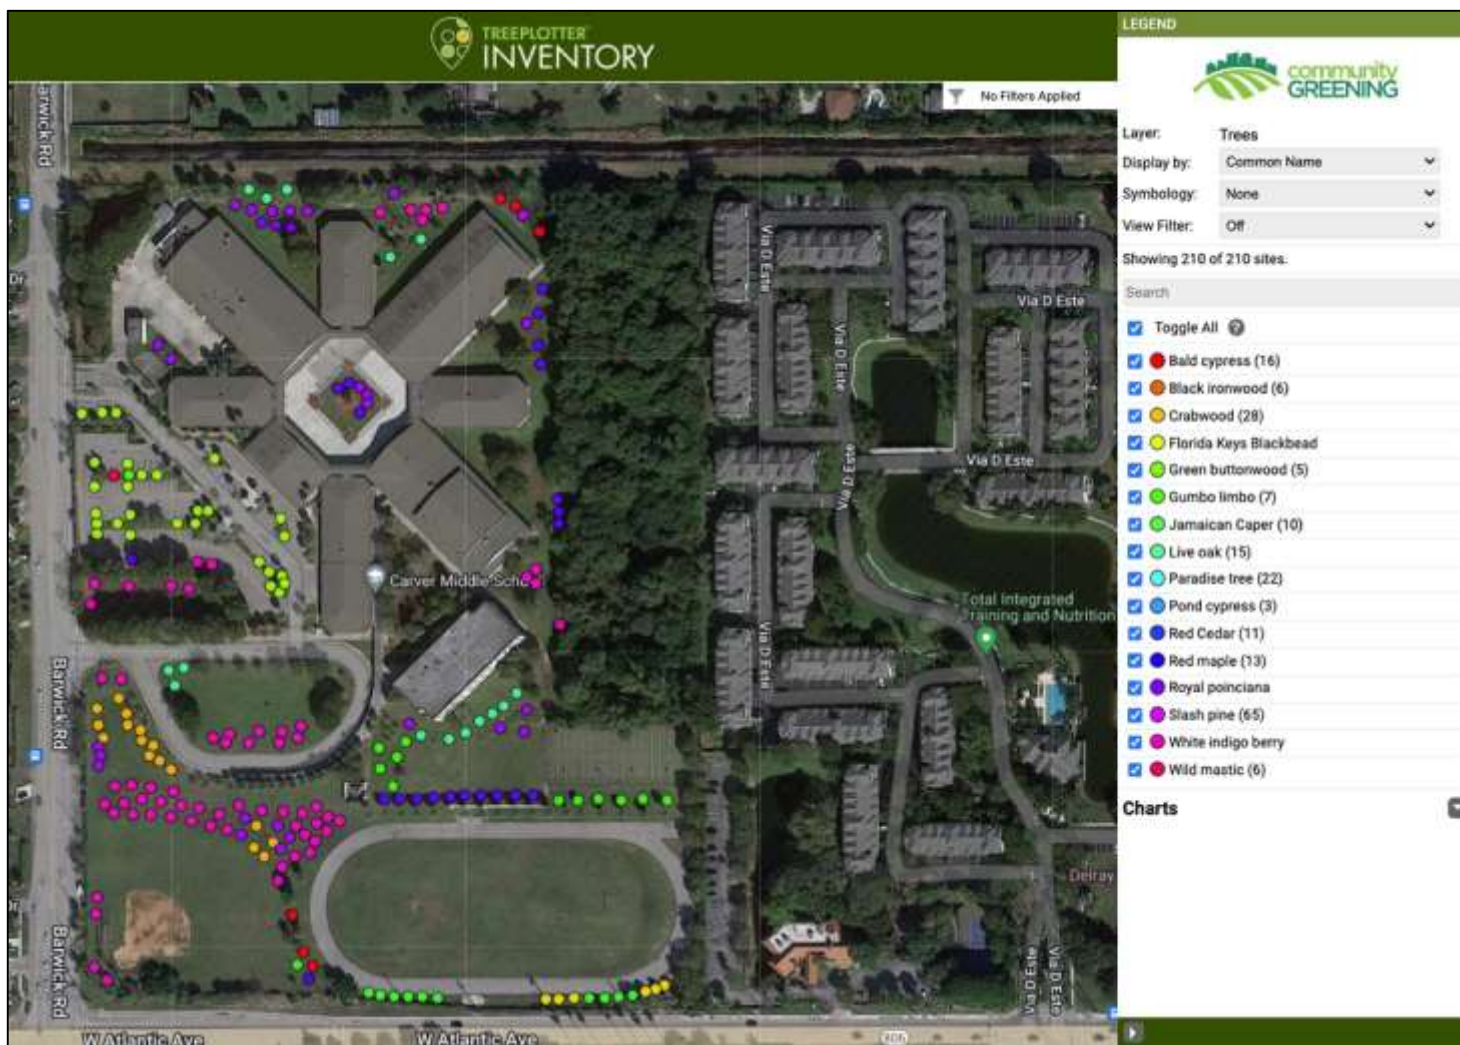

City Partnership Process: Planting Design

A planting design is mapped out by a CG Certified Arborist utilizing feedback from City Partners.