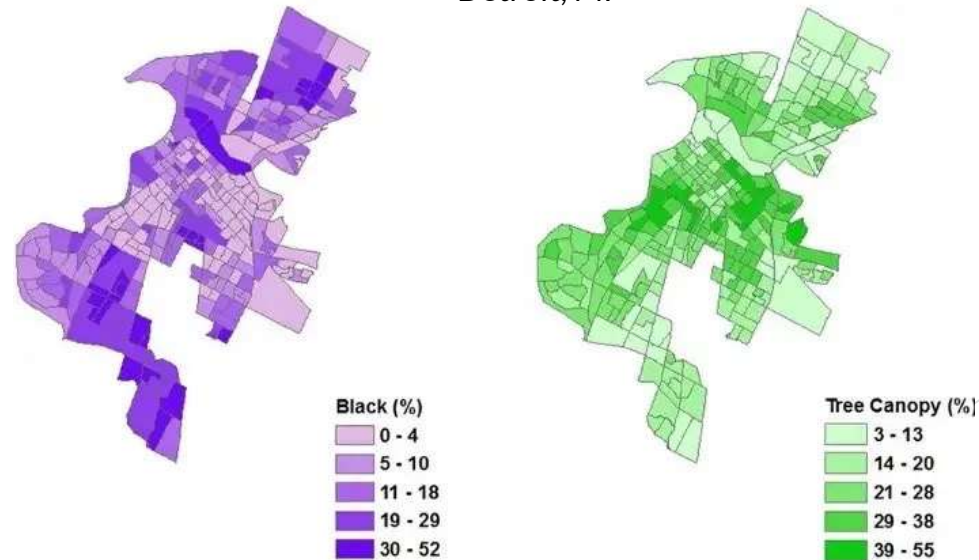

- American Forests | americanforests.org

Tree Equity is often a map of race & income.

In cities across America, wealthier areas almost always have significantly more trees – and enjoy the benefits that come with them.

Detroit, MI

Sacramento, CA

CITY

CANOPY %

Hallandale Beach

14%

Boynton Beach

16%