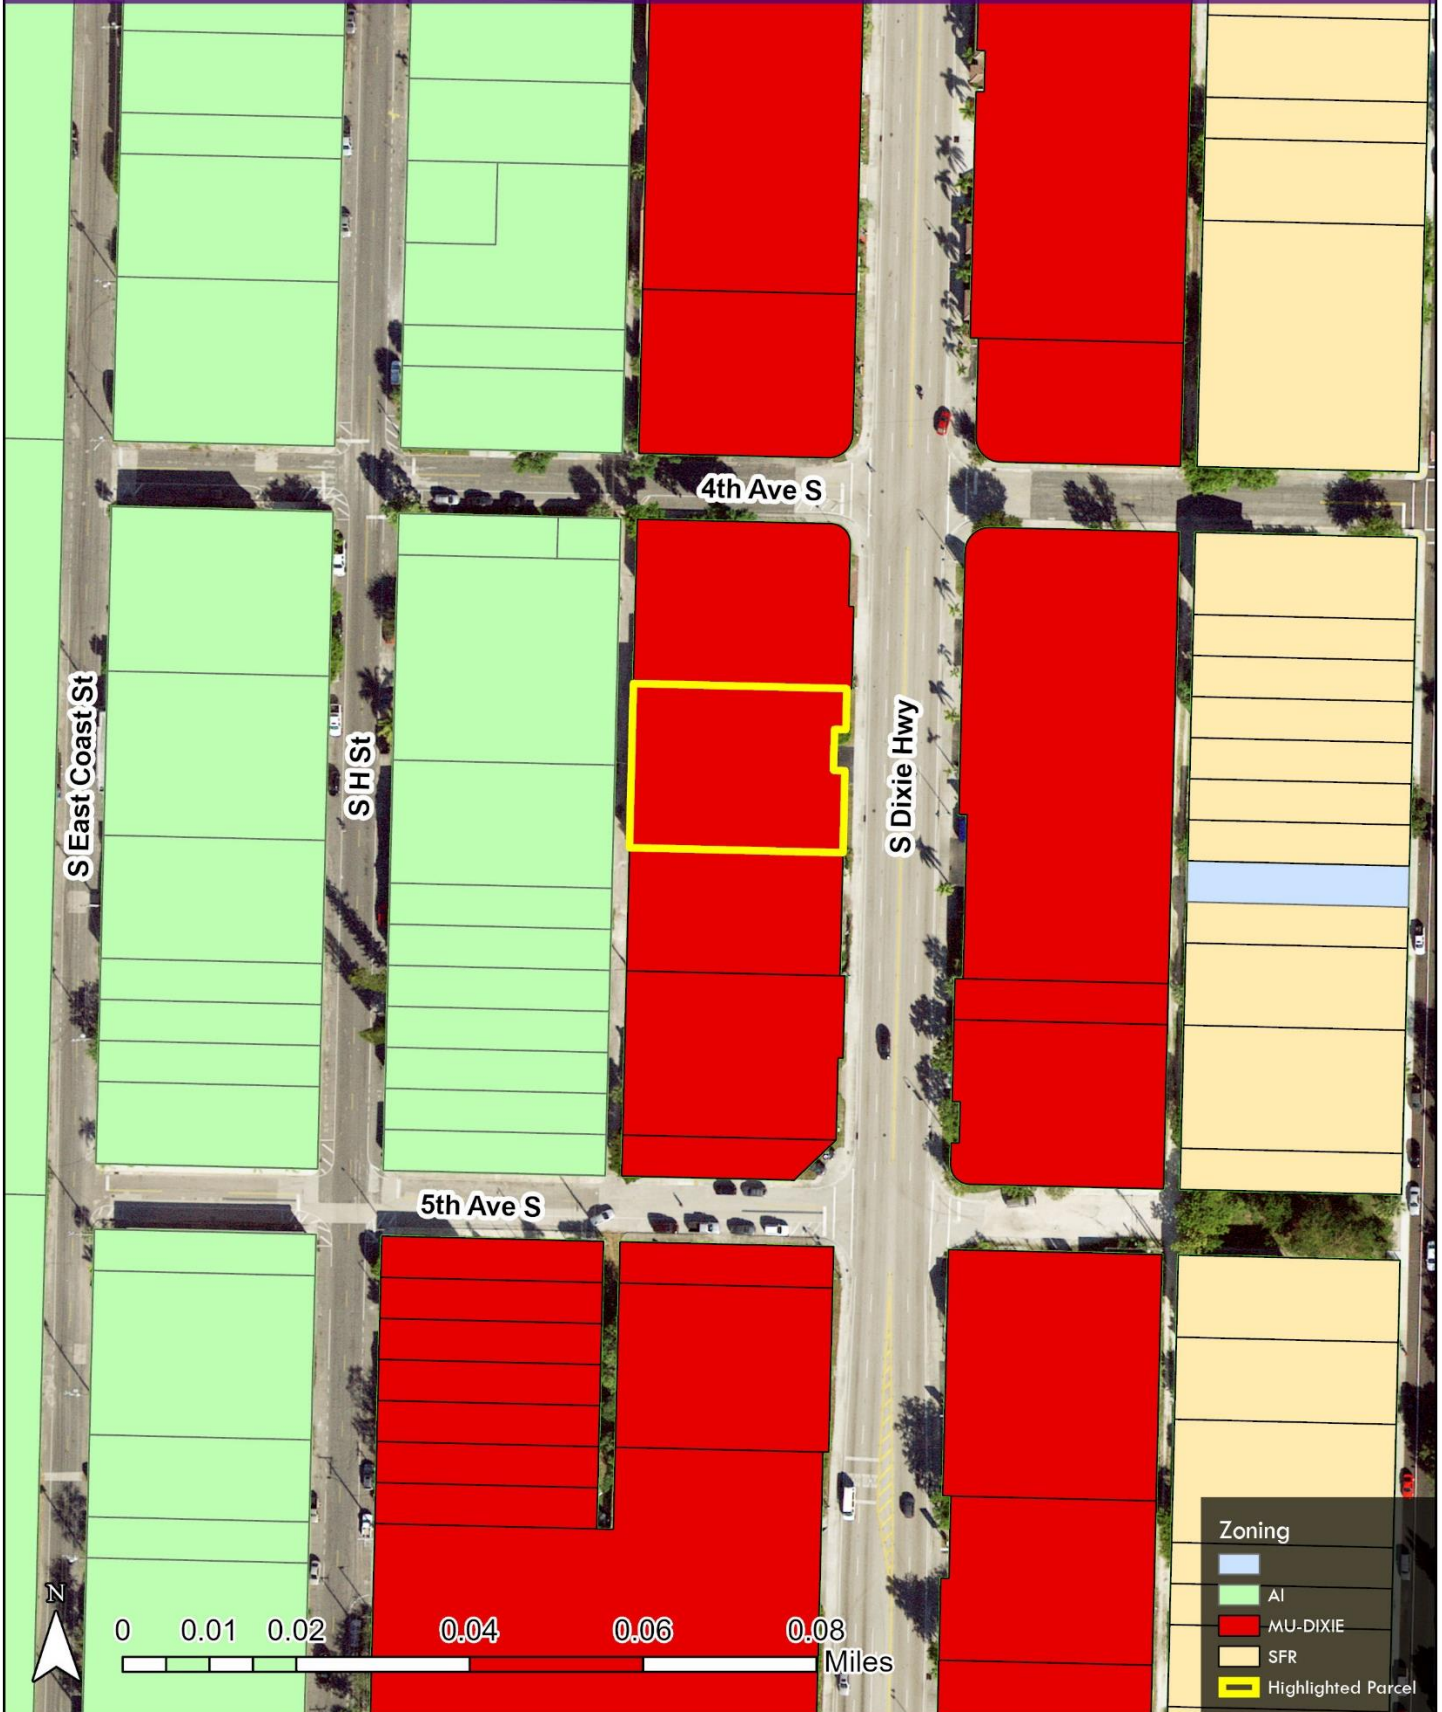

Zoning Map - 409 S Dixie Hwy

Department for Community Sustainability

Zoning	
	AI
	MU-DIXIE
	SFR
	Highlighted Parcel