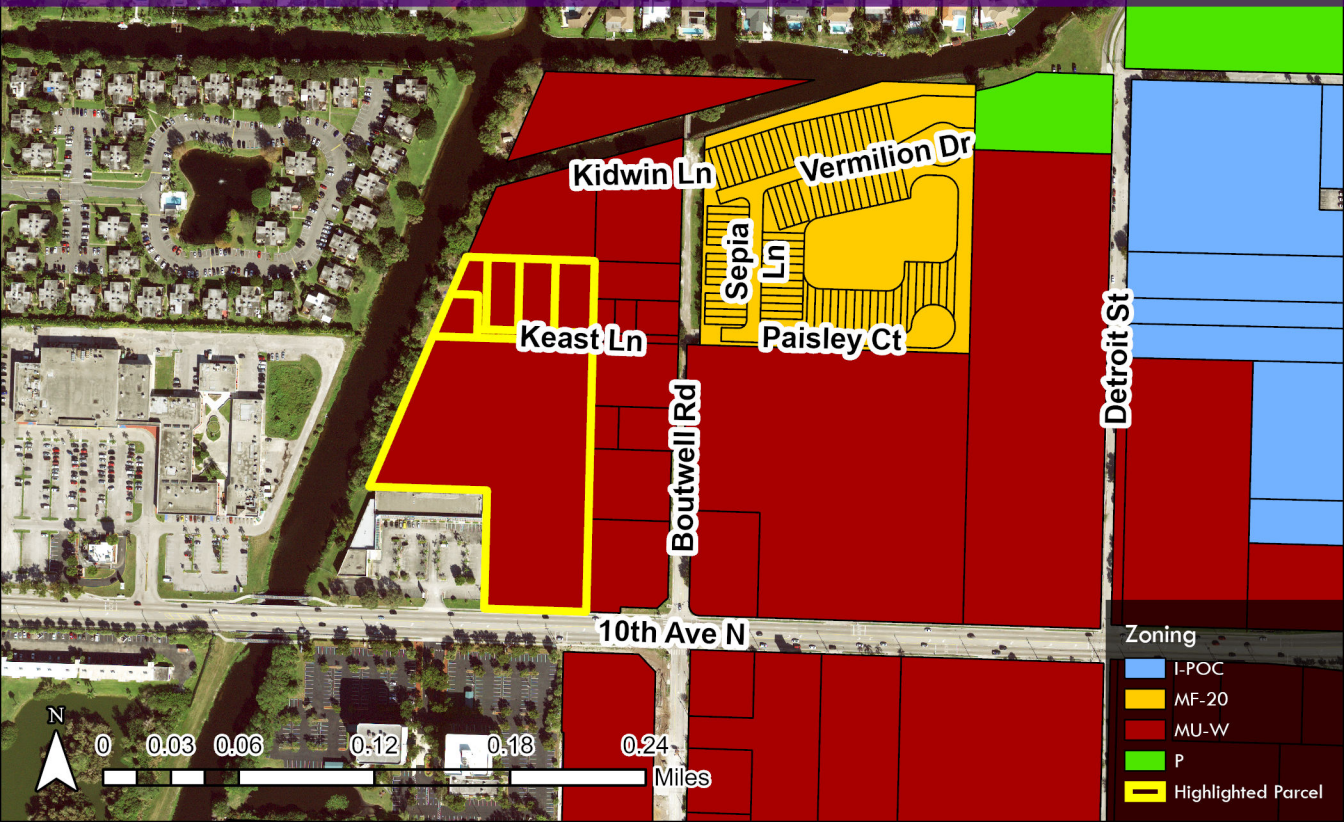

Zoning Map - Golden Roads

Department for Community Sustainability

Zoning	
	I-POC
	MF-20
	MU-W
	P
	Highlighted Parcel