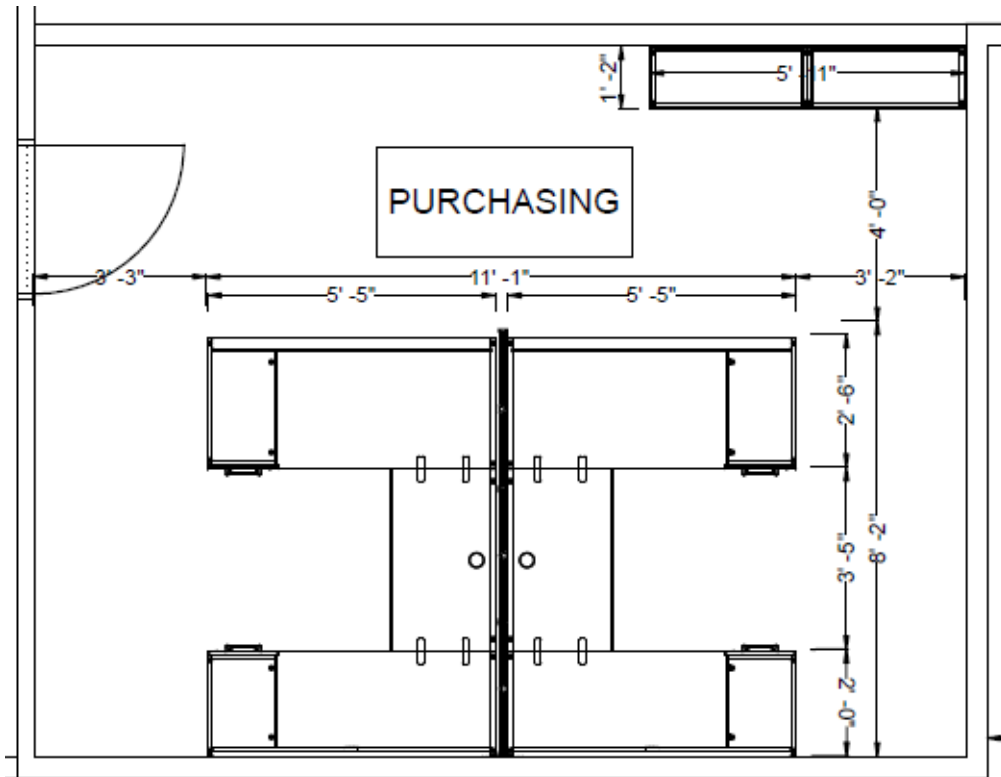

KEY PLAN

**HAWORTH UNIGROUP TOO SYSTEMS PANELS** **GROUPE LACASSE CONCEPT 400E CASEGOODS**

**PANEL TRIIM**  
TBD

**PANEL FABRIC**  
TBD

**LAMINATE**  
TBD

**PULL STYLE**  
TBD

**PULL FINISH**  
TBD

\*Images, materials, and renderings are for visual purposes only. Final finishes may affect final price. Client must review physical finish samples before placing order.