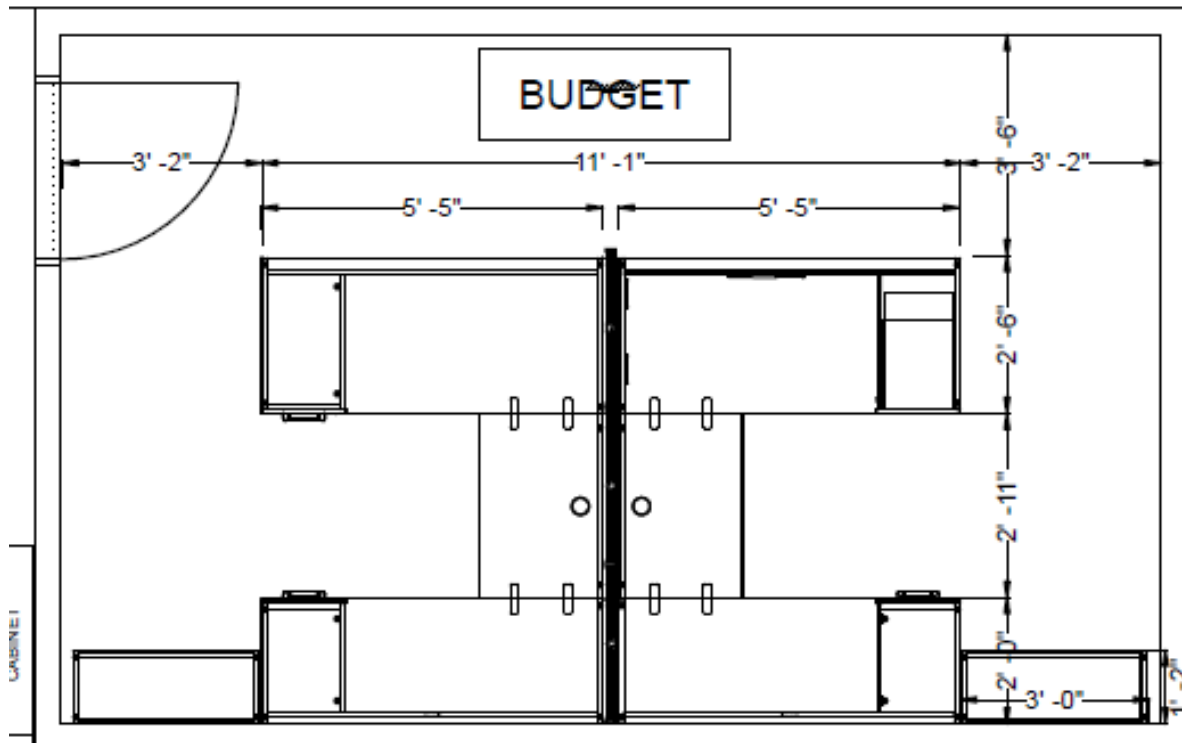

## GRUPE LACASSE CONCEPT 400E CASEGOODS

LAMINATE  
TBD

PULL STYLE  
TBD

PULL FINISH  
TBD

\*Images, materials, and renderings are for visual purposes only. Final finishes may affect final price. Client must review physical finish samples before placing order.