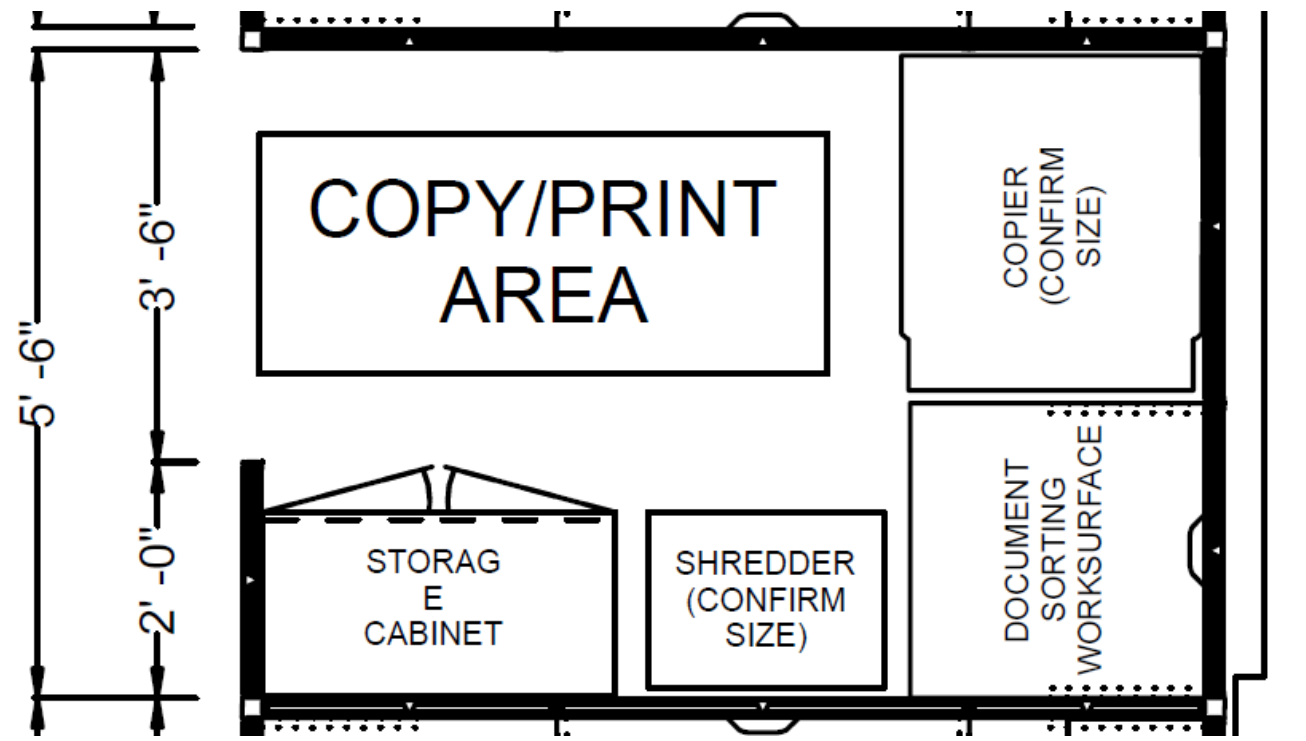

\*Images, materials, and renderings are for visual purposes only. Final finishes may affect final price. Client must review physical finish samples before placing order.

KEY PLAN

ALL WORKSTATIONS ARE 9'W X 8'D, INTERIOR SIZE

HAWORTH UNIGROUP TOO SYSTEMS PANELS & ADAPTABLE COMPONENTS, X SERIES STORAGE

PANEL TRIM  
TBD

PANEL FABRIC  
TBD

LAMINATE  
TBD

PULL STYLE  
TBD

PULL FINISH  
TBD

\*Images, materials, and renderings are for visual purposes only. Final finishes may affect final price. Client must review physical finish samples before placing order.

# OPEN AREA – COPY/PRINT AREA

KEY PLAN

HAWORTH UNIGROUP TOO SYSTEMS PANELS & X-SERIES STORAGE

\*Images, materials, and renderings are for visual purposes only. Final finishes may affect final price. Client must review physical finish samples before placing order.