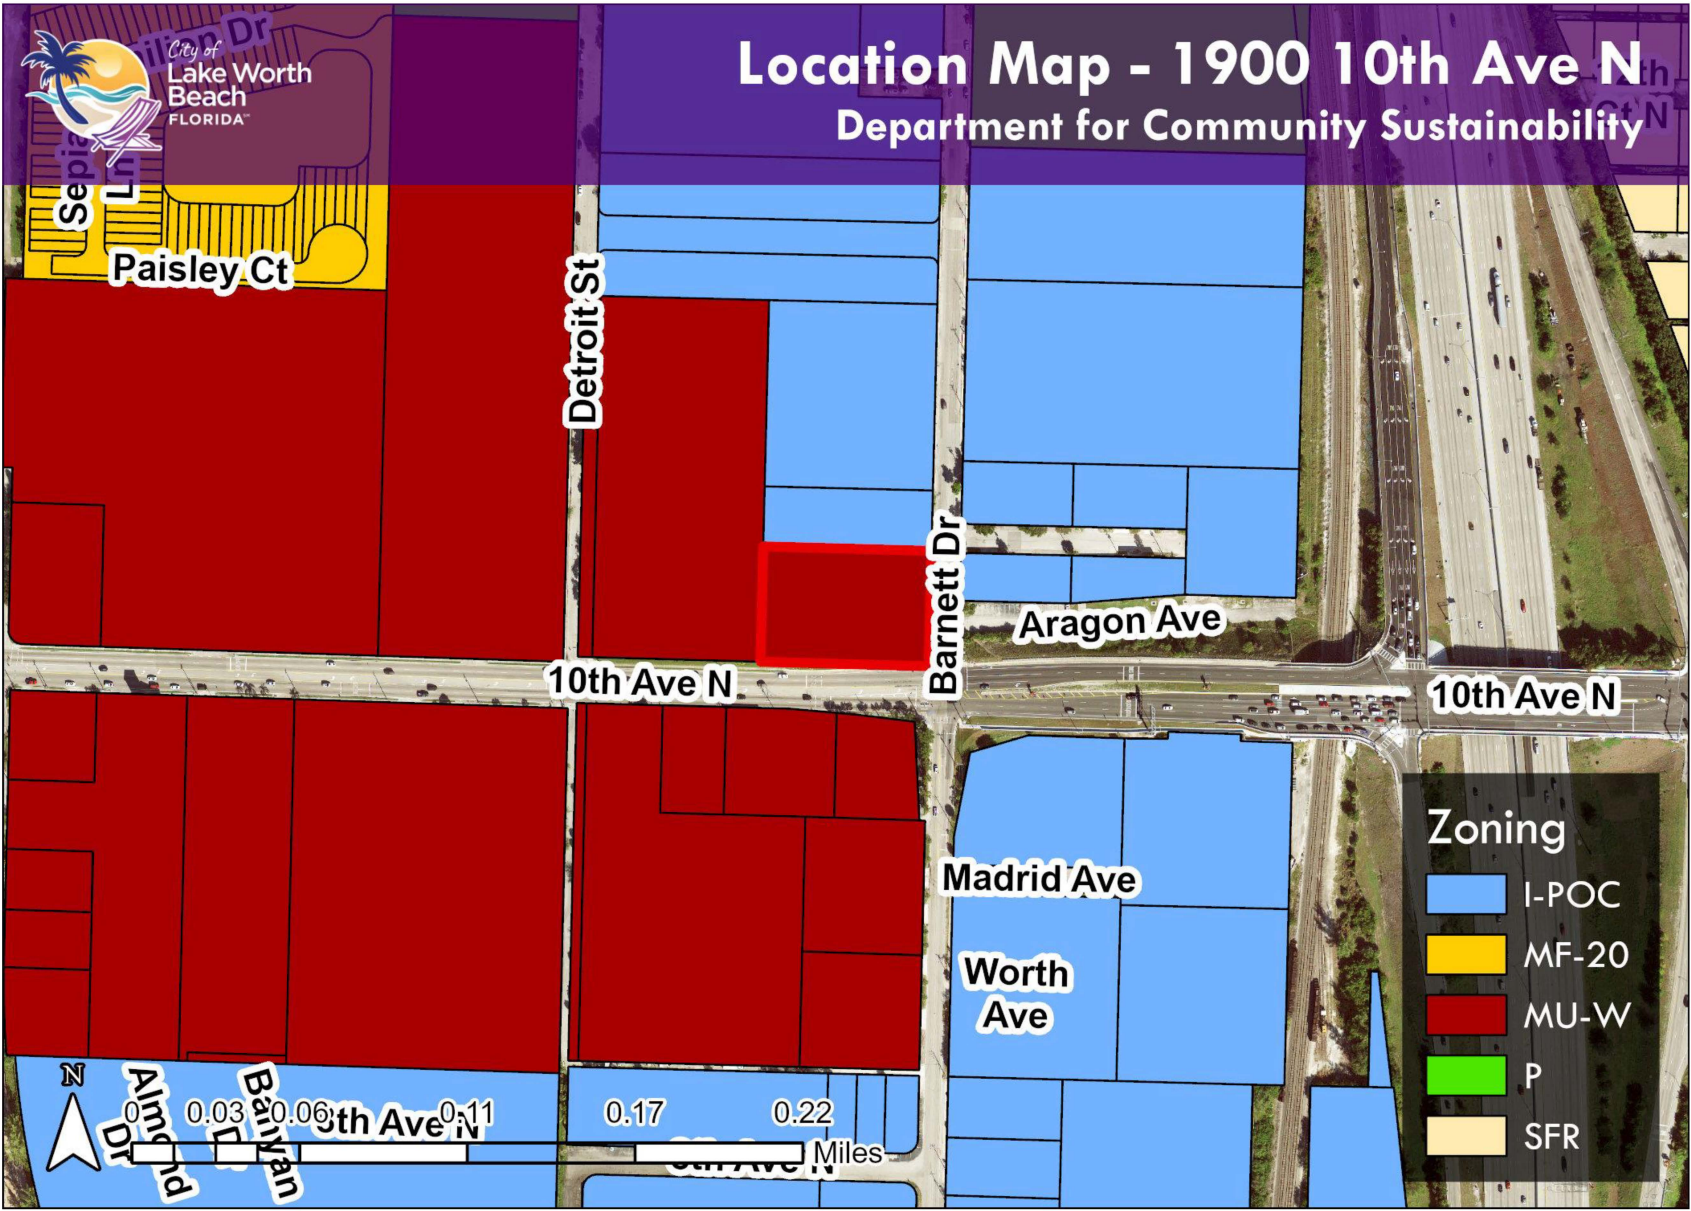

Location Map - 1900 10th Ave N

Department for Community Sustainability

Sepia Ln

Paisley Ct

Detroit St

Barnett Dr

Aragon Ave

10th Ave N

10th Ave N

Madrid Ave

Worth Ave

Almond Dr

Banyan Dr

9th Ave N

0.03

0.06

0.11

0.17

0.22

Miles

Zoning

- I-POC
- MF-20
- MU-W
- P
- SFR