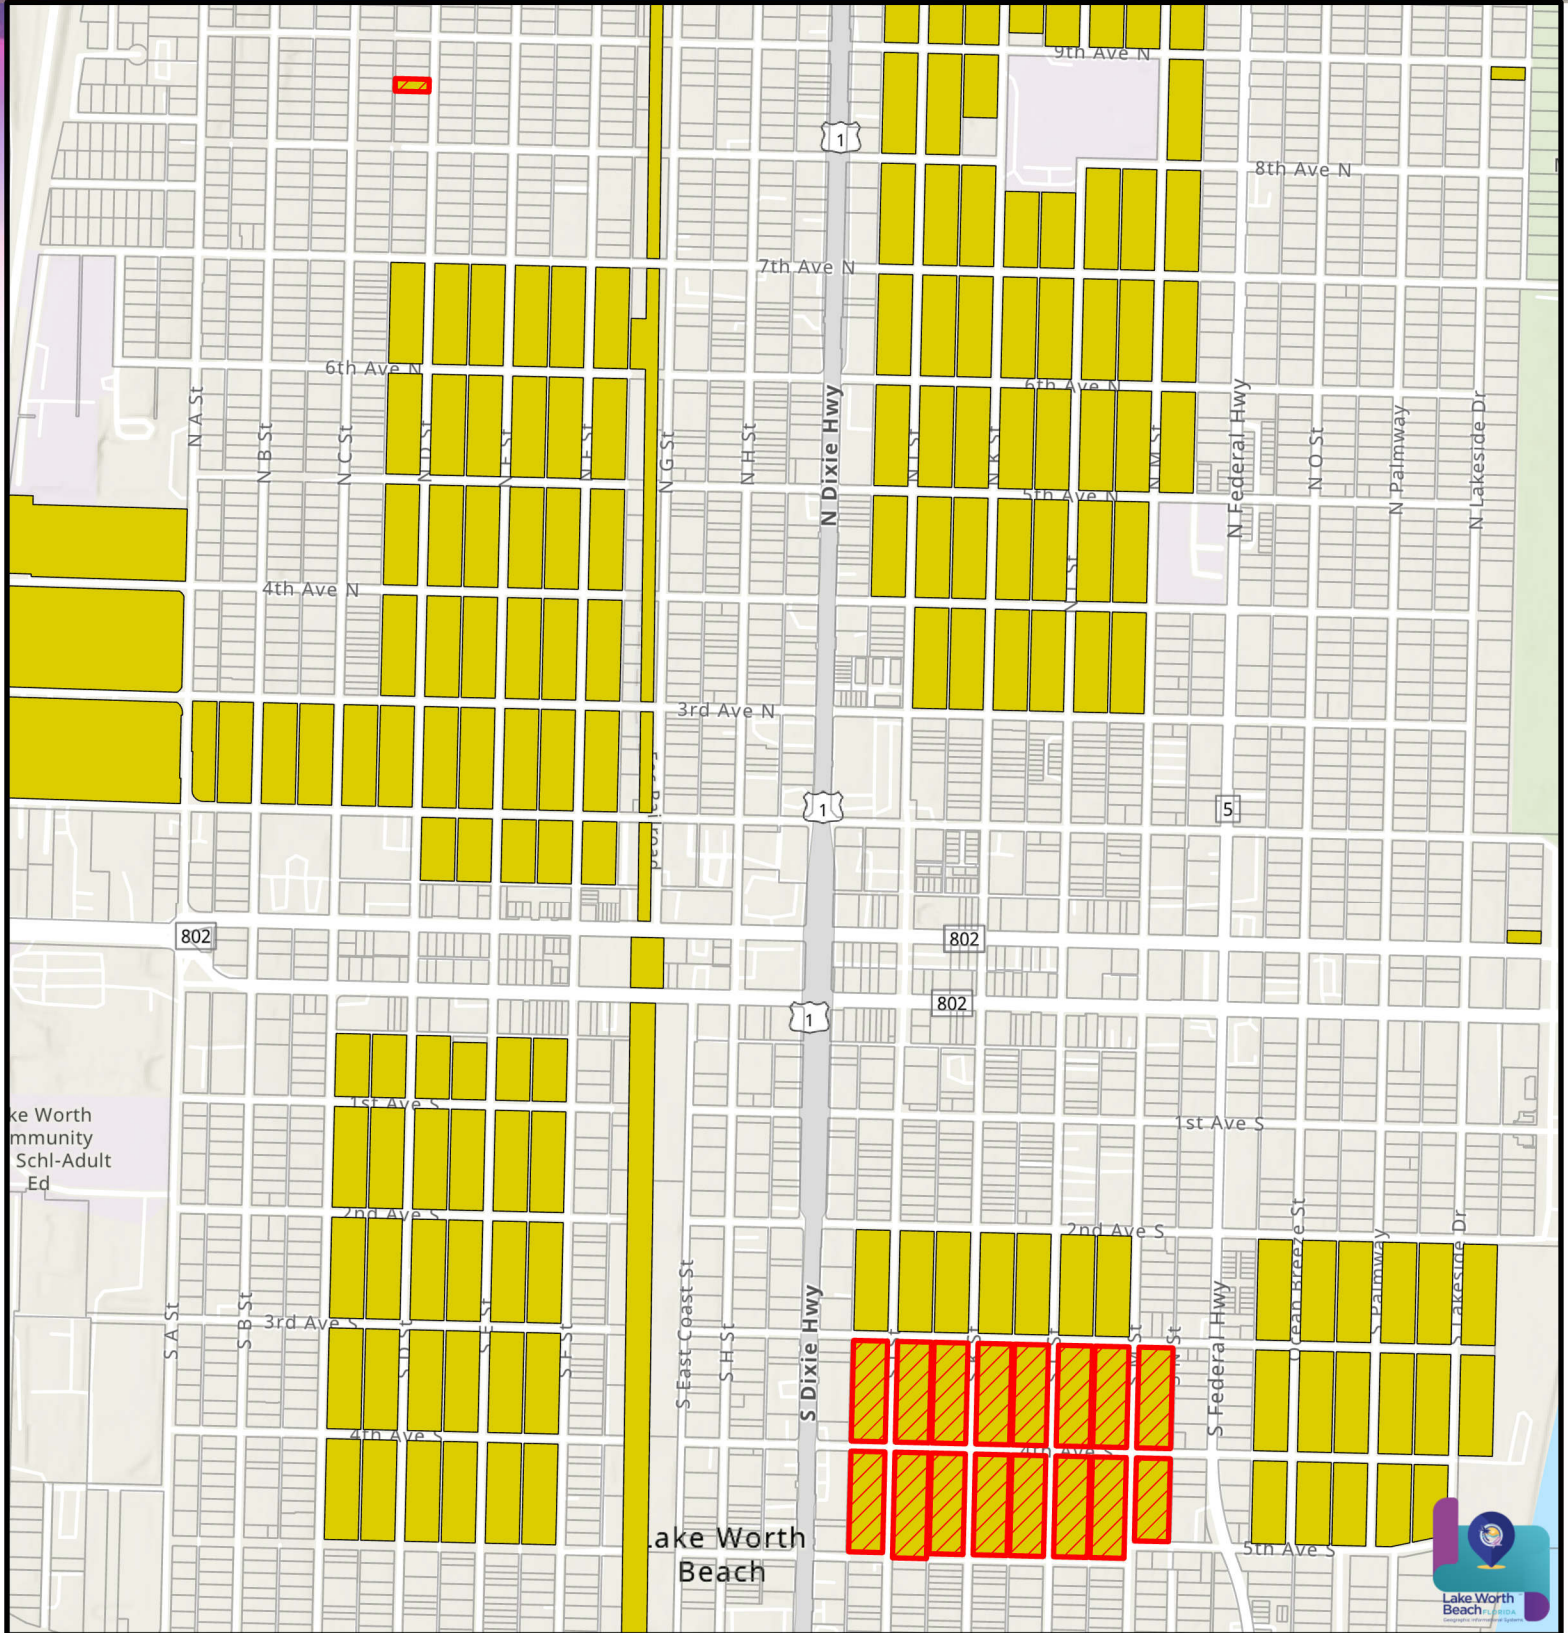

Single-Family Residential Zoning Medium Density FLU Overlap

City of Lake Worth Beach, FL

Map Legend

-  Single-Family Residential (SFR)
-  Medium Density Residential (MDR)

0 0.04 0.09 0.17 Miles