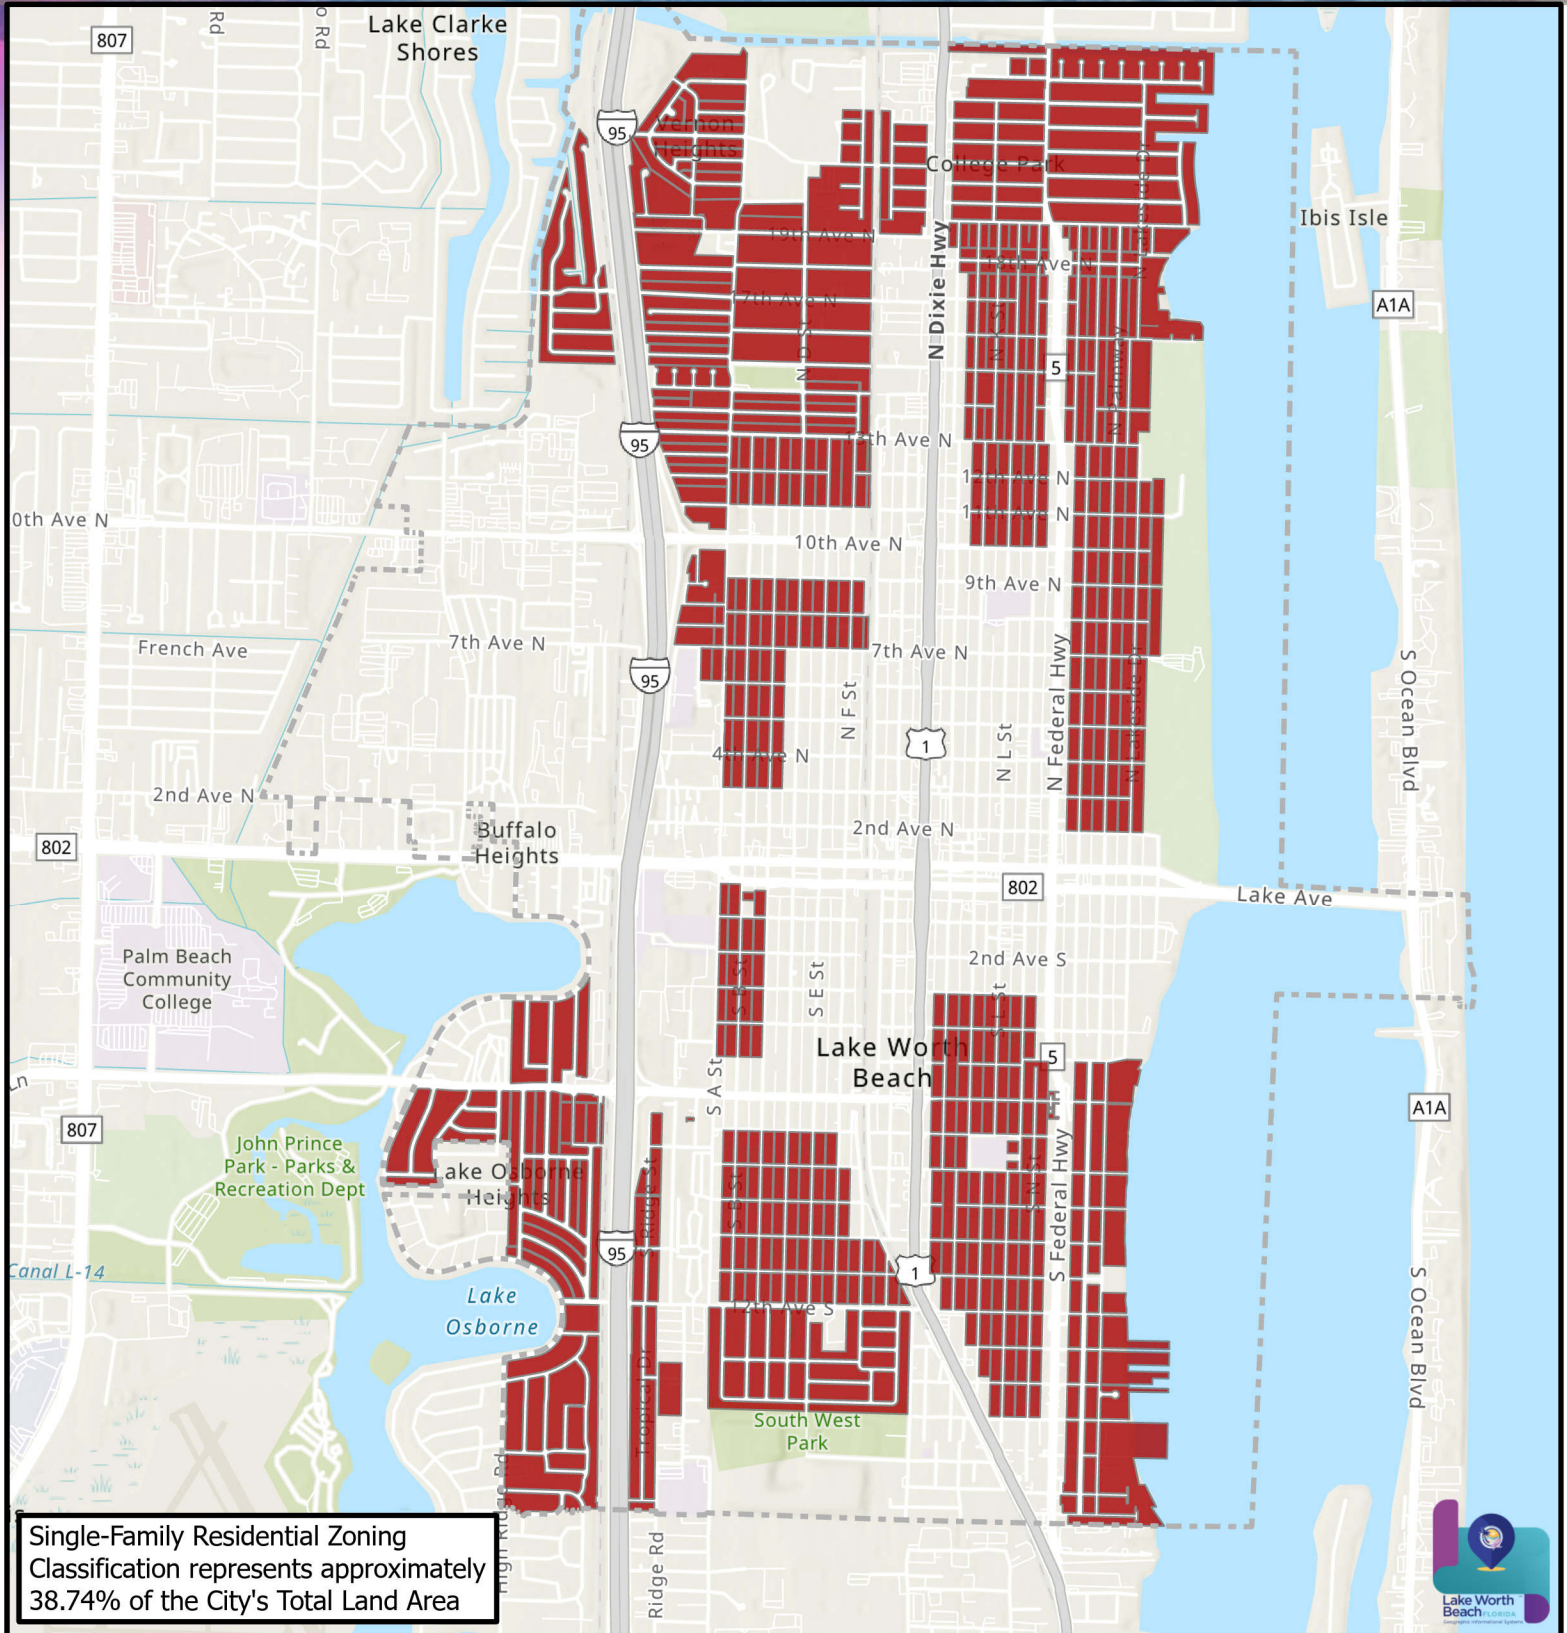

Single-Family Residential Zoning Classification

City of Lake Worth Beach, FL

Single-Family Residential Zoning Classification represents approximately 38.74% of the City's Total Land Area

Map Legend

-  Municipal Boundary
-  Single-Family Residential (SFR)