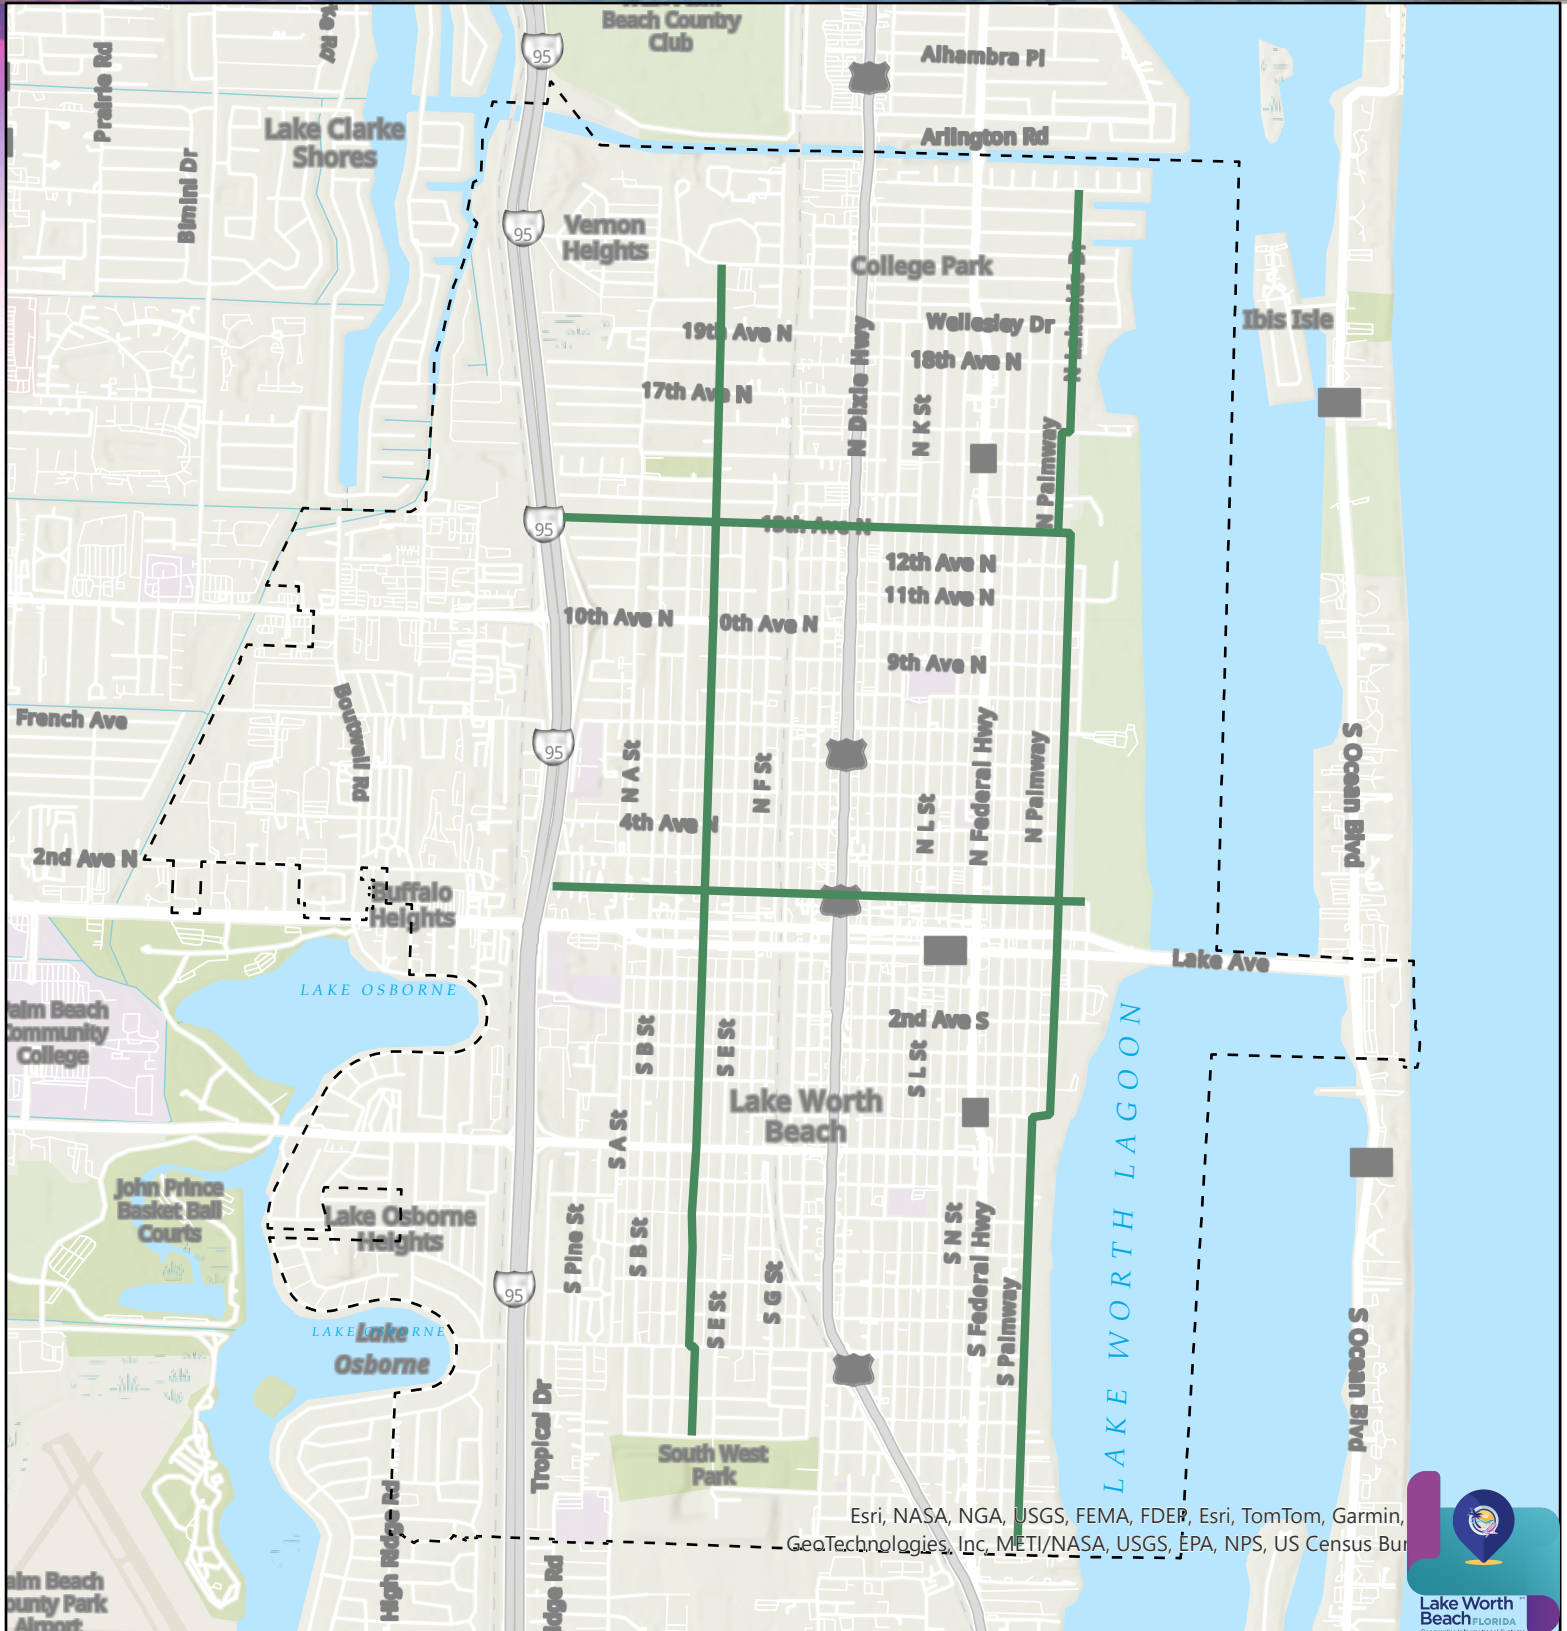

Low Stress Bicycle Network

City of Lake Worth Beach
Public Works

Esri, NASA, NGA, USGS, FEMA, FDEP, Esri, TomTom, Garmin, GeoTechnologies, Inc, METI/NASA, USGS, EPA, NPS, US Census Bureau

Map Legend

Low Stress Bicycle Network