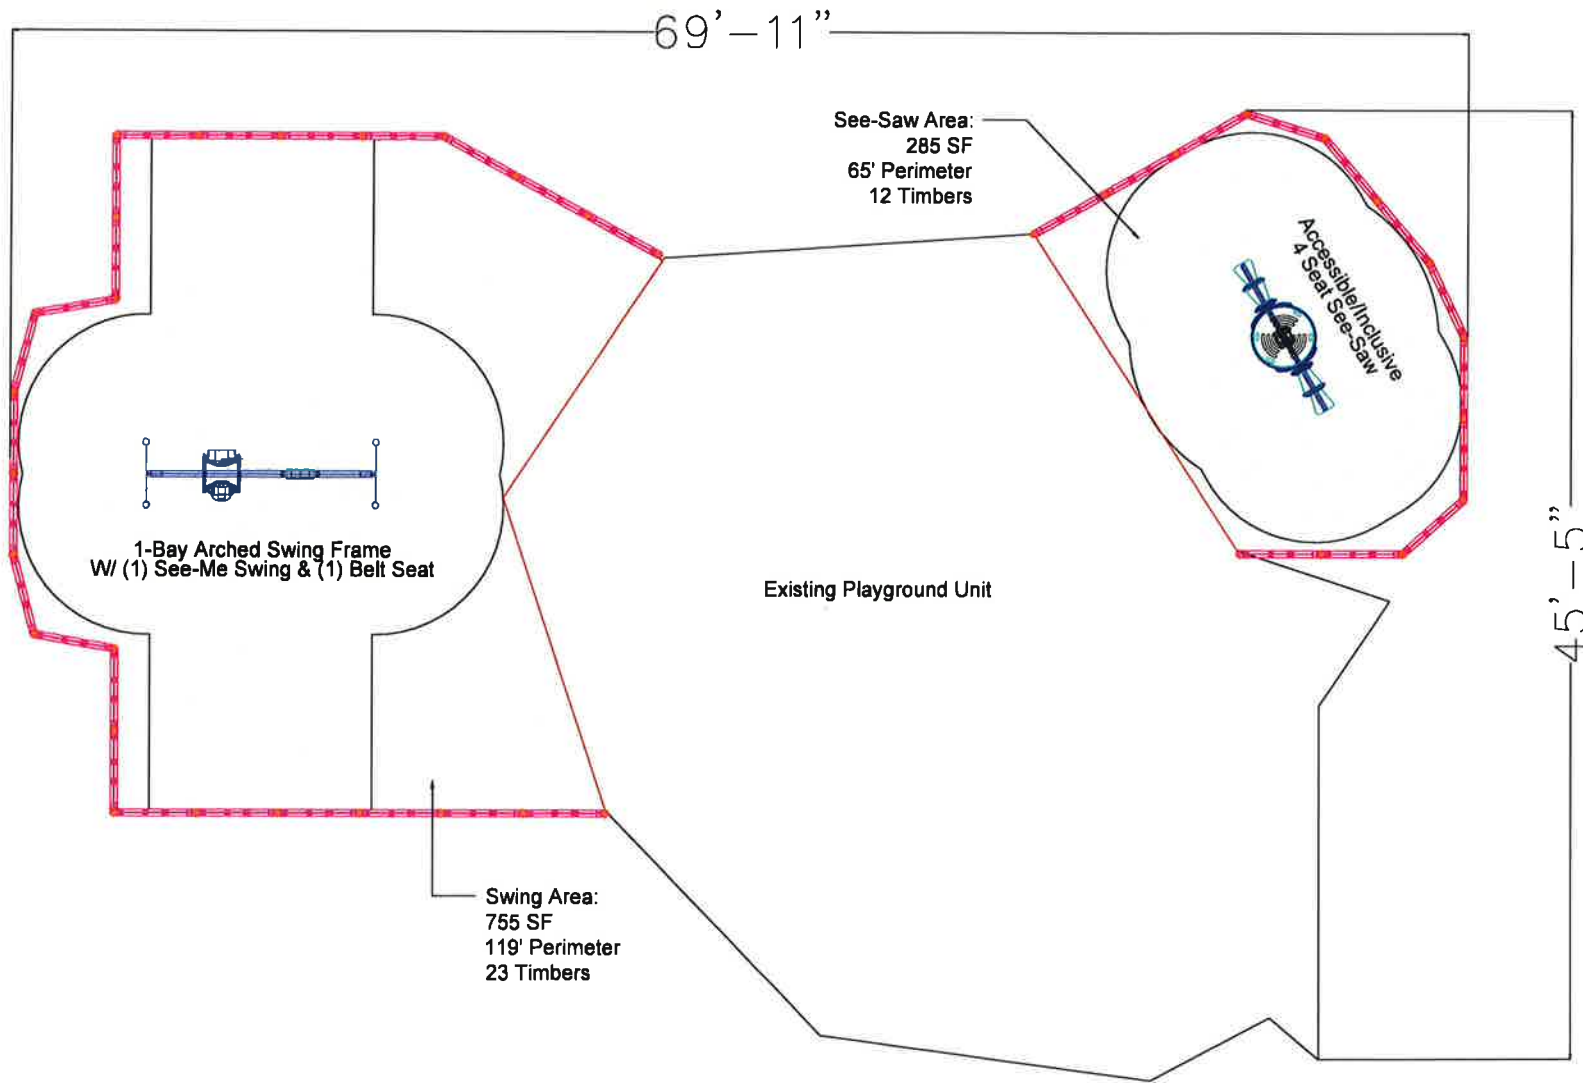

Project Name: Tropical Ridge Fitness Park

Site Plan: SP-62517-2 (Playground Area)

Date: 03-17-2026

Drawn by: Jera Wein

Surfacing: EWF Mulch

Area: Varies

Fall Height: 8'

Timbers:

Perimeter : Varies

Scale:

Notes:

This design is the property of KorKat and may not be reproduced or used in any manner without the expressed written consent of KorKat.

PLAYGROUNDS & SITE AMENITIES