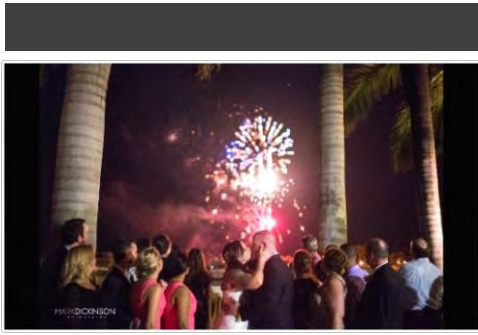

The Westin Resort Cape Coral, FL
Annual NYE Fireworks Display