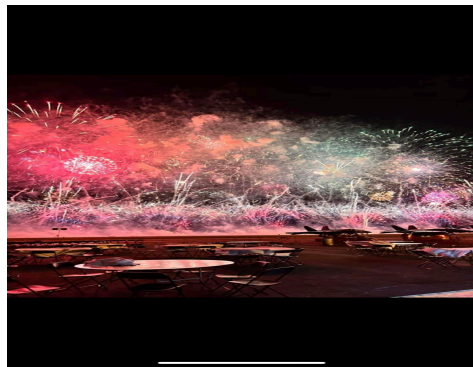

Vero Beach Air Show

Our Team and Crews

The leadership at Explosive Touch Enterprises has over 50 combined years of experience working with fireworks and special effects for some of the largest entertainment companies and venues in the world. We ensure that our technicians are educated annually on all applicable safety standards including new ATF regulations, NFPA Codes, DOT standards and more, ensuring that your show will meet and exceed all safety standards.

EJ Weppel - CEO and President

EJ is the founder. He began his career working for a major theme park in Orlando, FL. When he left there, he continued his path to pyrotechnic greatness working with a large competing company. From there, he decided to branch out on his own and Explosive Touch Enterprises was born.

Pyrotechnic Crew

Explosive Touch Enterprises has a vast pool of pyrotechnicians that work with us on a regular basis. Senior Shooters have been with the company since the beginning and have been trained and certified each year. Most of them have other full-time jobs for some of the biggest names in the Entertainment Industry and shoot their shows regularly. All our show site assistants are 100% trained in the company policies of safe handling of materials and under the direction of the onsite shooter. Assistants have a wide range of skill sets and most are working toward being full fledged pyrotechnic shooters within the company.

EXPLOSIVE
TOUCH ENTERPRISES