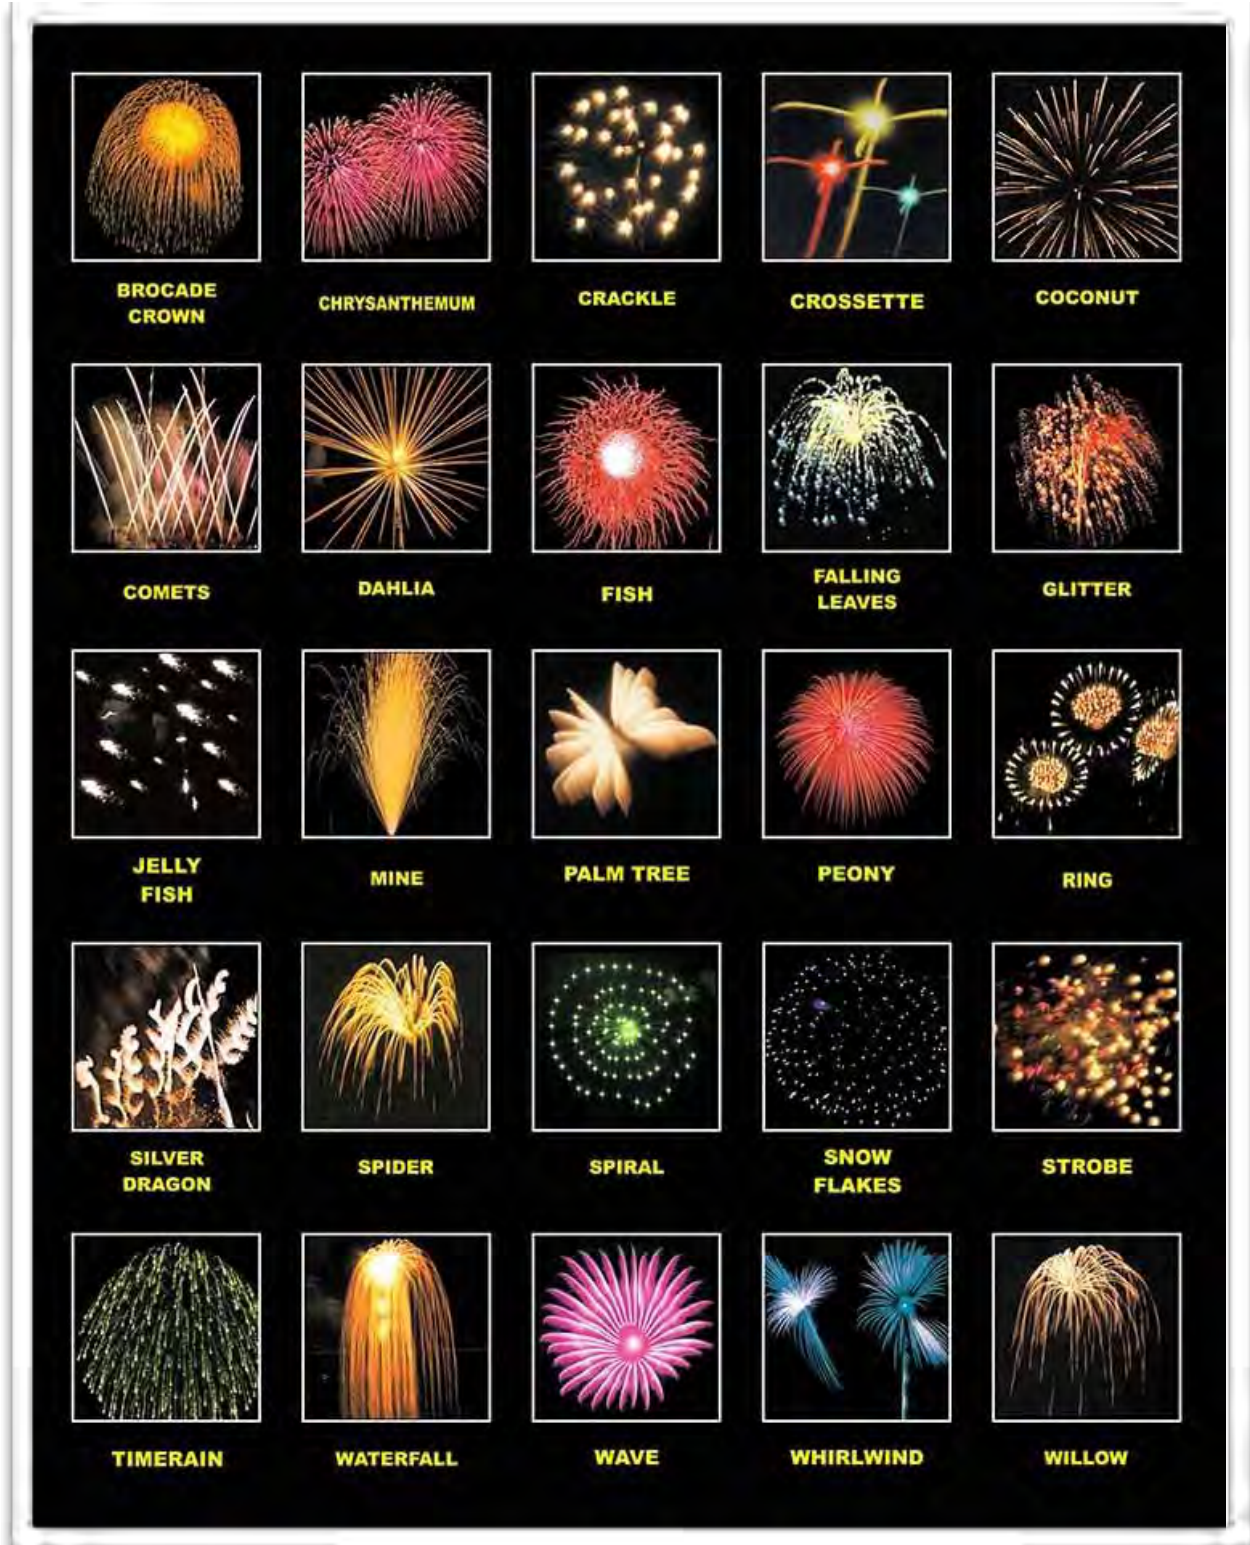

Our most commonly used effects inventory used to create a unique display keeping your audience excited and craving more!

EXPLOSIVE
TOUCH ENTERPRISES