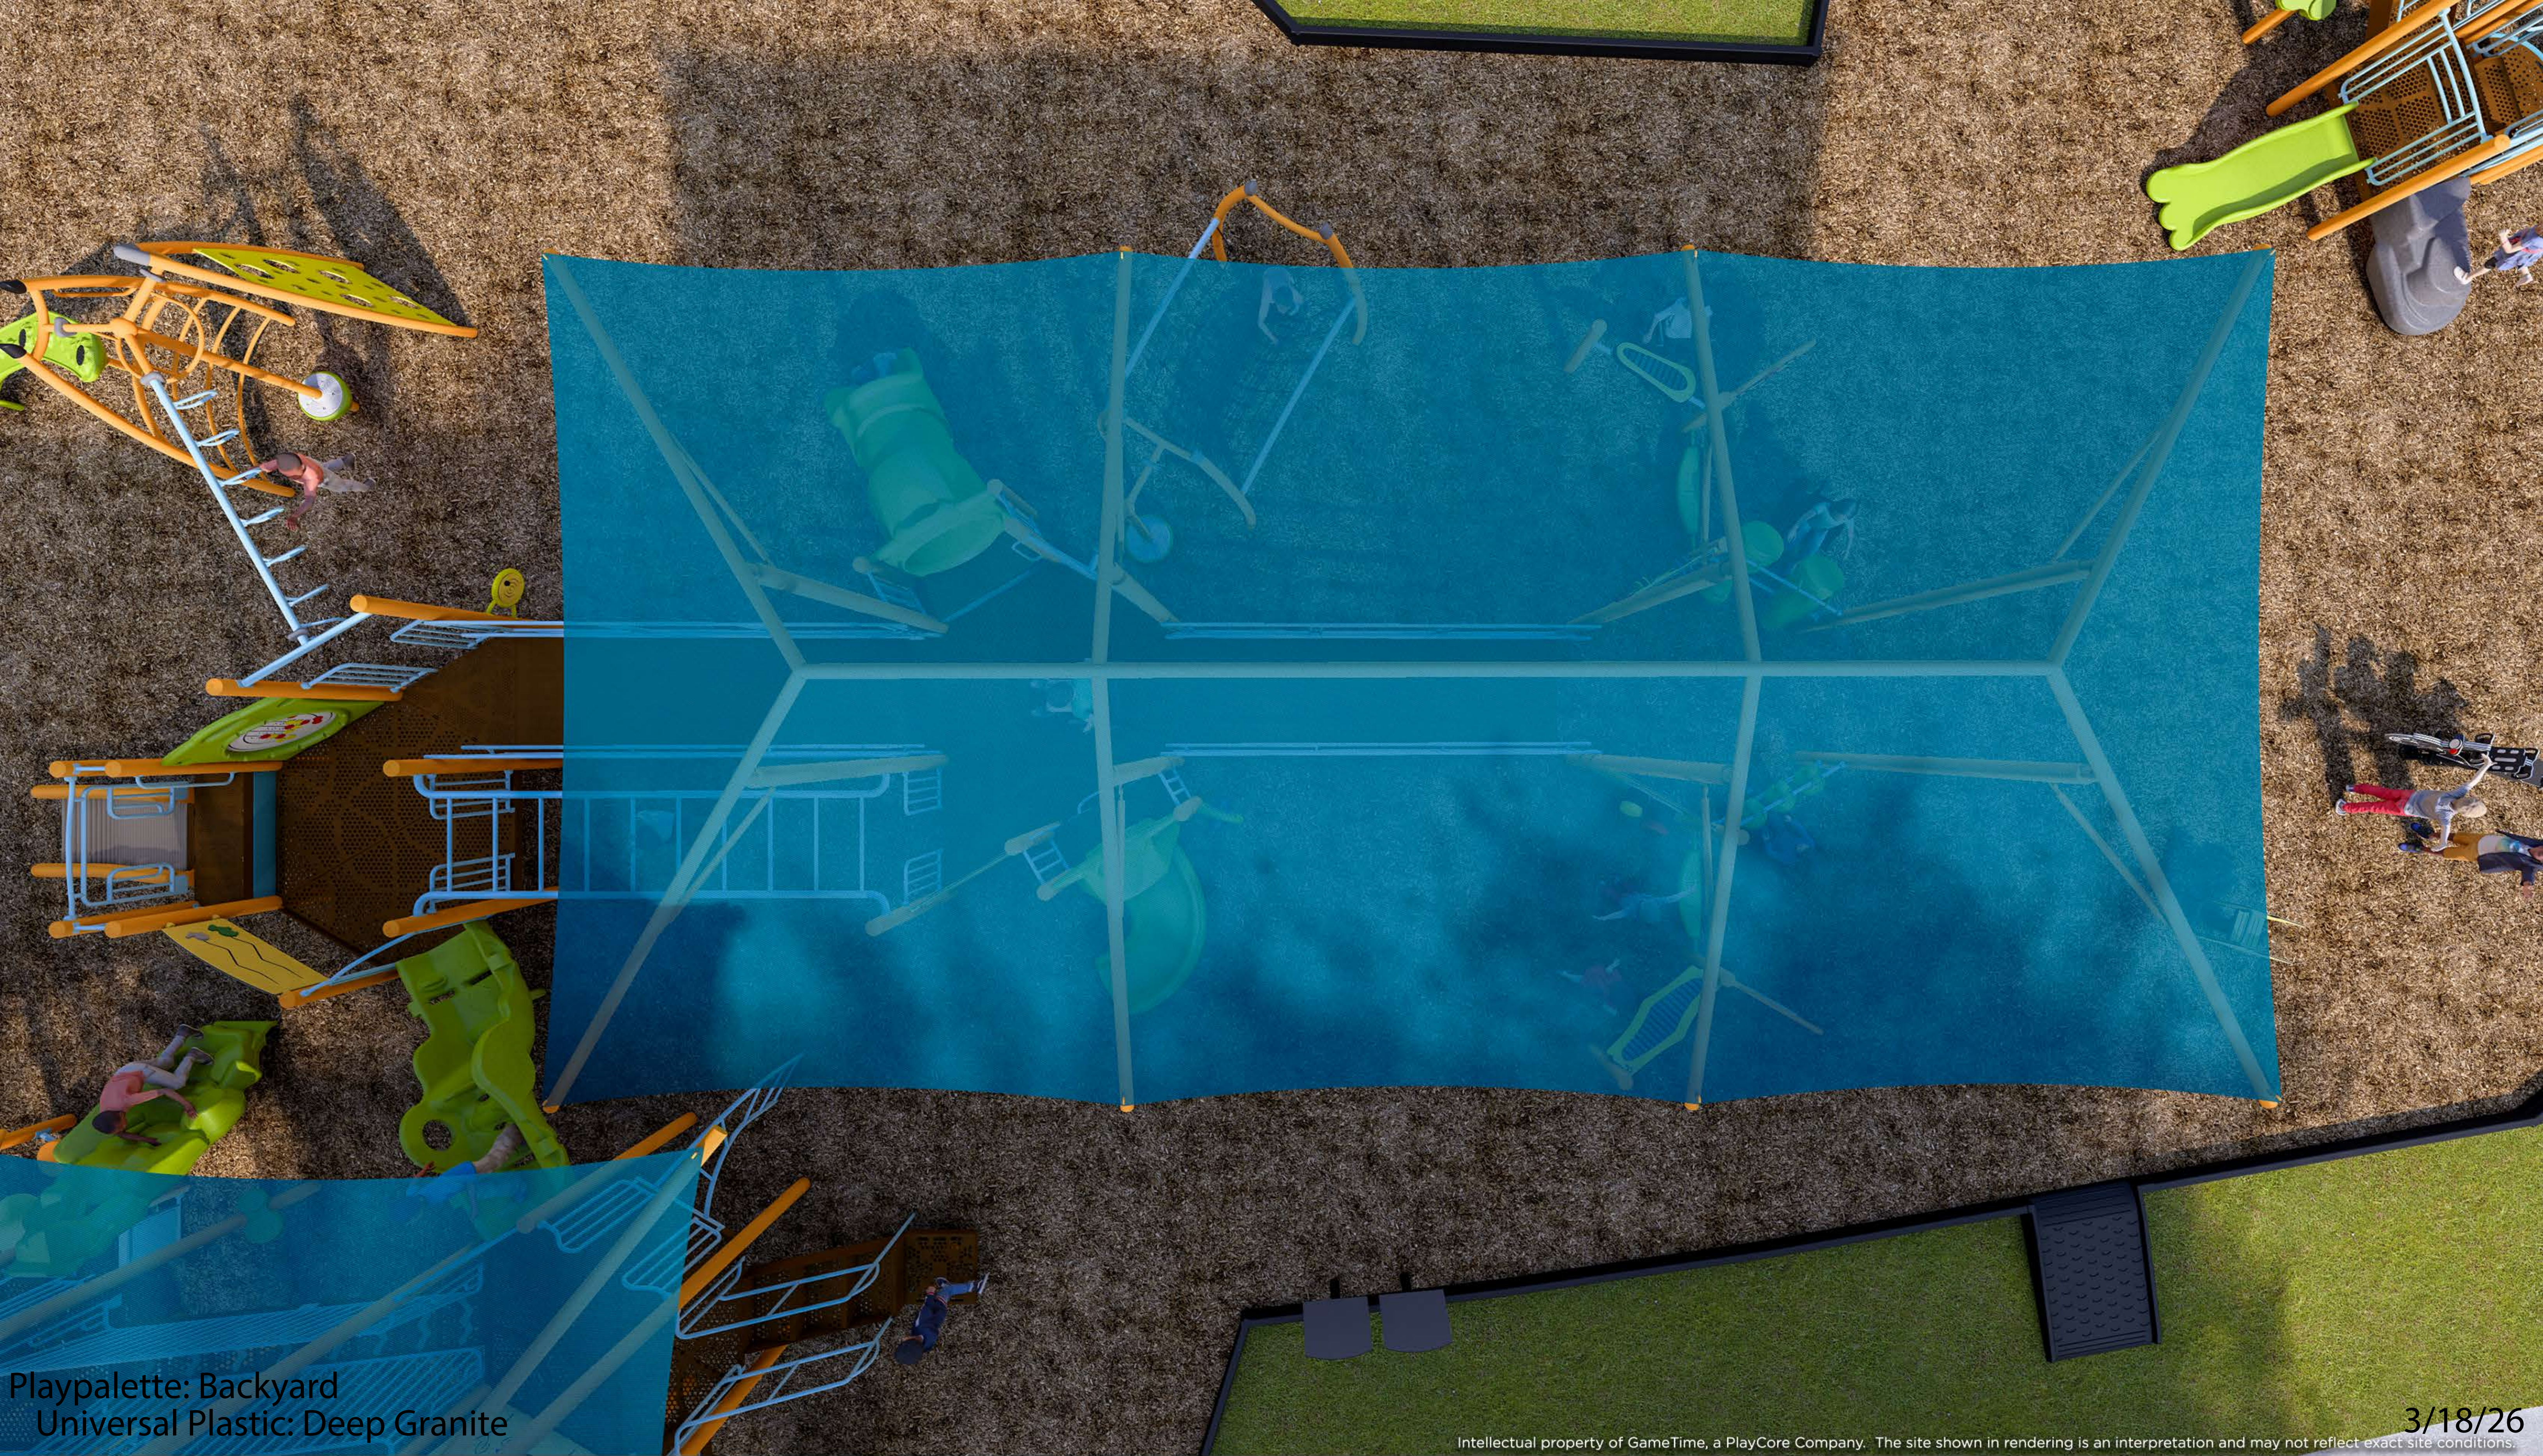

Playpalette: Backyard
Universal Plastic: Deep Granite

Intellectual property of GameTime, a PlayCore Company. The site shown in rendering is an interpretation and may not reflect exact site conditions.

3/18/26

Youngs Park Playground Lake City, FL

www.gametime.com

www.playdrp.com