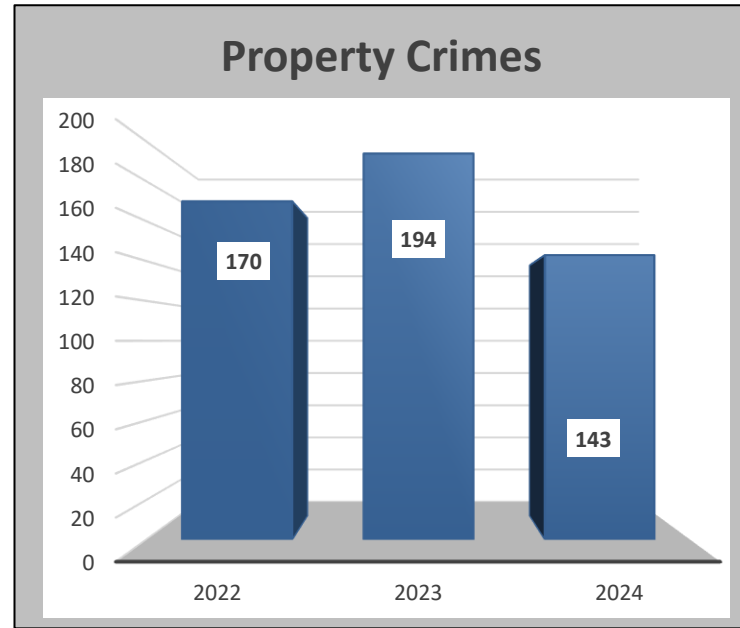

Hendry County Sheriff's Office

City of LaBelle Crime Report for December Meeting

Person Crimes	Nov	Oct.	Sept.	Aug.
Homicide	0	1	0	1
Robbery	0	1	0	0
Sex Crime	1	0	1	3
Assault	1	1	0	0
Battery - Simple	3	2	3	8
Domestic	3	5	3	0
TOTAL	8	10	7	12

YTD 2024	YTD 2023	YTD 2022
1	1	0
2	3	3
11	14	17
5	14	12
33	31	23
21	32	31
73	95	86

The above chart reflects a -23.2% change in person crimes

Property Crimes	Nov	Oct.	Sept.	Aug.
Stolen Vehicle	1	3	3	1
Theft				
- Construction	0	0	0	0
- Residential	3	8	5	0
- Retail	0	2	2	1
Burglary				
- Residential	0	1	0	1
- Business	0	0	1	0
- Vehicle	1	2	1	1
Criminal Mischief	1	5	3	1
TOTAL	6	21	15	5

YTD 2024	YTD 2023	YTD 2022
16	25	19
3	0	1
33	46	56
25	34	17
19	24	24
4	6	3
19	31	24
24	28	26
143	194	170

The above chart reflects a -26.3% change in property crimes

Year-to-Date Call Summary, by District