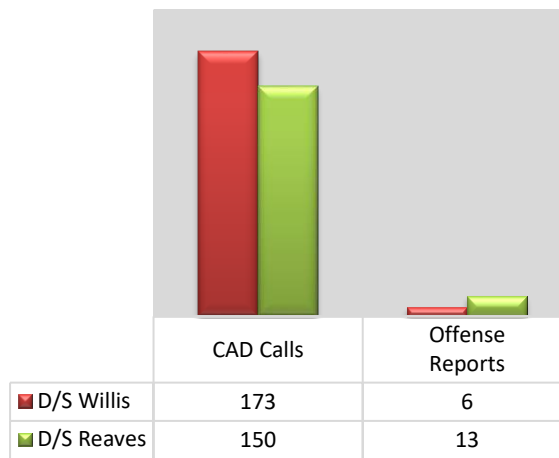

Year-to-Date Call Summary, by District

City Units

City of LaBelle