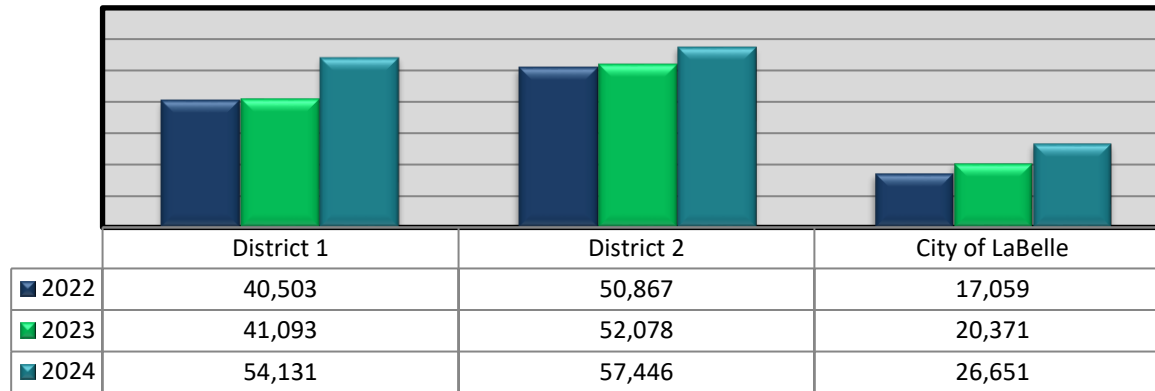

YTD 2024	YTD 2023	YTD 2022
1	1	0
2	3	3
11	14	17
5	14	12
33	31	23
21	32	31
73	95	86

The above chart reflects a -23.2% change in person crimes

Property Crimes	Nov	Oct.	Sept.	Aug.
Stolen Vehicle	1	3	3	1
Theft				
- Construction	0	0	0	0
- Residential	3	8	5	0
- Retail	0	2	2	1
Burglary				
- Residential	0	1	0	1
- Business	0	0	1	0
- Vehicle	1	2	1	1
Criminal Mischief	1	5	3	1
TOTAL	6	21	15	5

YTD 2024	YTD 2023	YTD 2022
16	25	19
3	0	1
33	46	56
25	34	17
19	24	24
4	6	3
19	31	24
24	28	26
143	194	170

The above chart reflects a -26.3% change in property crimes

Year-to-Date Call Summary, by District