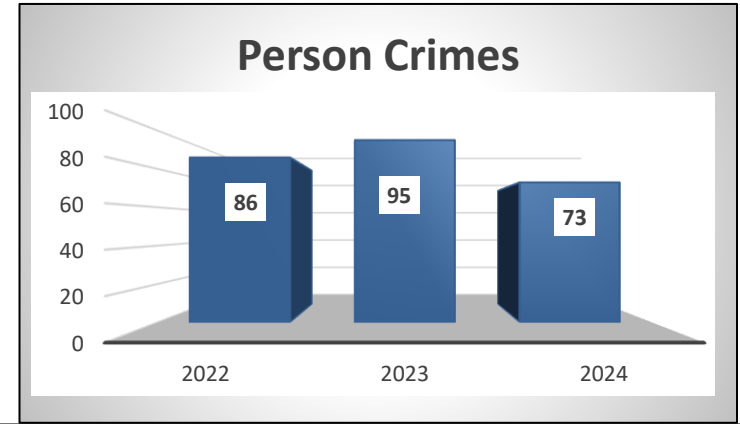

Hendry County Sheriff's Office

City of LaBelle Crime Report for December Meeting

Person Crimes	Nov	Oct.	Sept.	Aug.
Homicide	0	1	0	1
Robbery	0	1	0	0
Sex Crime	1	0	1	3
Assault	1	1	0	0
Battery - Simple	3	2	3	8
Domestic	3	5	3	0
TOTAL	8	10	7	12

YTD 2024	YTD 2023	YTD 2022
1	1	0
2	3	3
11	14	17
5	14	12
33	31	23
21	32	31
73	95	86

The above chart reflects a -23.2% change in person crimes

Property Crimes	Nov	Oct.	Sept.	Aug.
Stolen Vehicle	1	3	3	1
Theft				
- Construction	0	0	0	0
- Residential	3	8	5	0
- Retail	0	2	2	1
Burglary				
- Residential	0	1	0	1
- Business	0	0	1	0
- Vehicle	1	2	1	1
Criminal Mischief	1	5	3	1
TOTAL	6	21	15	5

YTD 2024	YTD 2023	YTD 2022
16	25	19
3	0	1
33	46	56
25	34	17
19	24	24
4	6	3
19	31	24
24	28	26
143	194	170

The above chart reflects a -26.3% change in property crimes

Year-to-Date Call Summary, by District