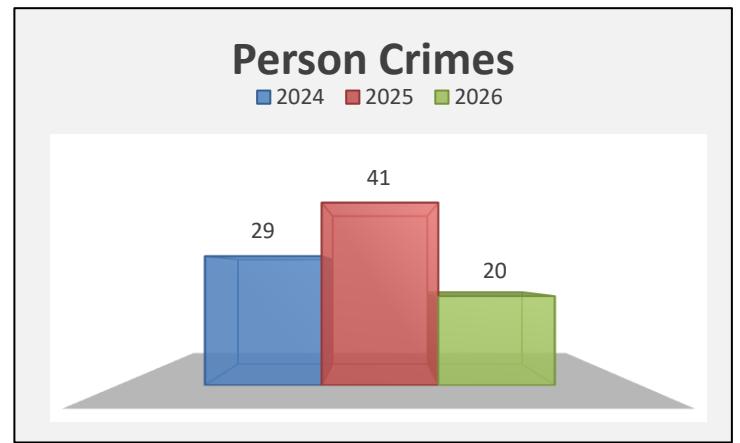

Hendry County Sheriff's Office

City of LaBelle Crime Report for April 2026 Meeting

Dates: 03/01/2026-03/25/2026

Person Crimes	Mar	Feb	Jan. 2026	Dec.
Homicide	0	0	0	0
Robbery	0	0	0	0
Sex Crime	1	1	1	1
Assault	1	1	0	0
Battery - Simple	0	2	0	0
Domestic	2	6	5	0
TOTAL	4	10	6	1

YTD 2026	YTD 2025	YTD 2024
0	0	0
0	0	2
3	4	6
2	10	0
2	11	11
13	16	10
20	41	29