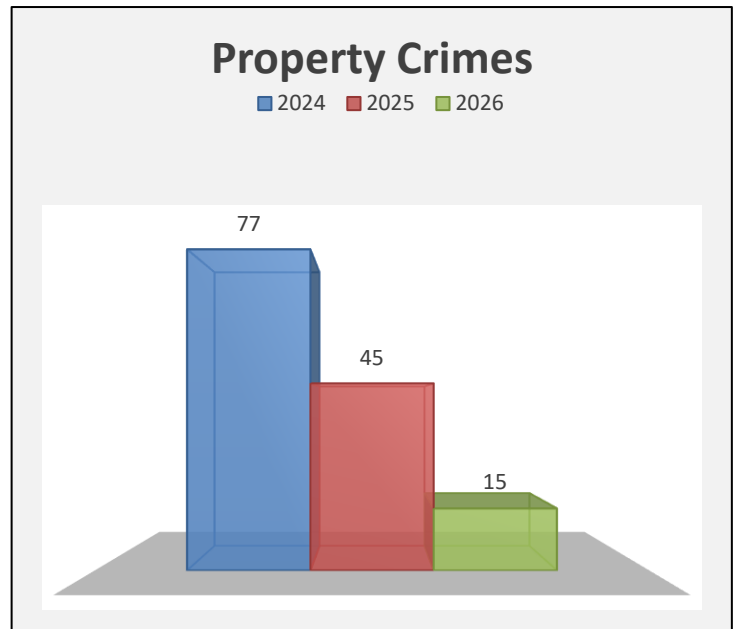

Hendry County Sheriff's Office

City of LaBelle Crime Report for April 2026 Meeting

Dates: 03/01/2026-03/25/2026

| Person Crimes | Mar | Feb | Jan. 2026 | Dec. |
|------------------|----------|-----------|-----------|----------|
| Homicide | 0 | 0 | 0 | 0 |
| Robbery | 0 | 0 | 0 | 0 |
| Sex Crime | 1 | 1 | 1 | 1 |
| Assault | 1 | 1 | 0 | 0 |
| Battery - Simple | 0 | 2 | 0 | 0 |
| Domestic | 2 | 6 | 5 | 0 |
| TOTAL | 4 | 10 | 6 | 1 |

| YTD 2026 | YTD 2025 | YTD 2024 |
|-----------|-----------|-----------|
| 0 | 0 | 0 |
| 0 | 0 | 2 |
| 3 | 4 | 6 |
| 2 | 10 | 0 |
| 2 | 11 | 11 |
| 13 | 16 | 10 |
| 20 | 41 | 29 |

| Property Crimes | Mar | Feb | Jan. 2026 | Dec. |
|-------------------|----------|----------|-----------|----------|
| Stolen Vehicle | 0 | 1 | 0 | 2 |
| Theft | | | | |
| - Construction | 0 | 1 | 0 | 0 |
| - Residential | 1 | 3 | 2 | 2 |
| - Retail | 1 | 0 | 0 | 3 |
| Burglary | | | | |
| - Residential | 1 | 0 | 1 | 1 |
| - Business | 0 | 0 | 0 | 0 |
| - Vehicle | 1 | 2 | 0 | 1 |
| Criminal Mischief | 1 | 0 | 0 | 0 |
| TOTAL | 5 | 7 | 3 | 9 |

| YTD 2026 | YTD 2025 | YTD 2024 |
|-----------|-----------|-----------|
| 1 | 8 | 4 |
| | | |
| 1 | 0 | 0 |
| 6 | 12 | 29 |
| 1 | 1 | 10 |
| | | |
| 2 | 7 | 6 |
| 0 | 1 | 3 |
| 3 | 1 | 15 |
| 1 | 15 | 10 |
| 15 | 45 | 77 |