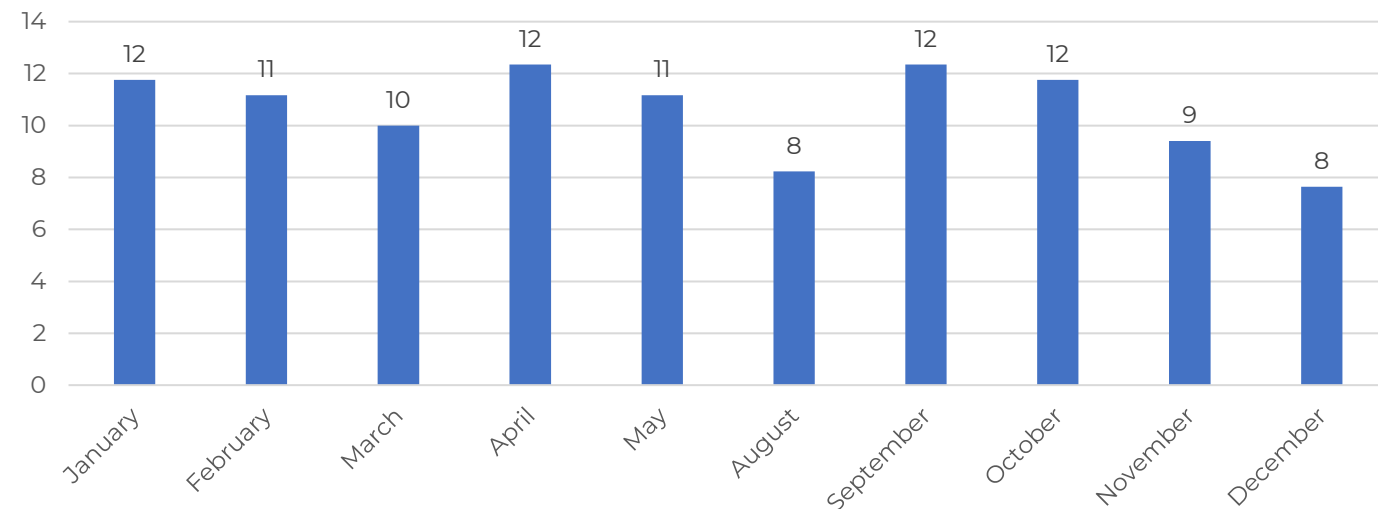

LaBelle Elementary School

Speed Study Data & Top Speeds

Speed (mph)	
Speed Limit	45
School Speed Limit	15
Violation Limit	10

	Start	End
School Zone Time 1	7:00 AM	9:30 AM
School Zone Time 2	2:30 PM	4:00 PM

5 Day Totals	School Hours	Non-School Hours
Vehicle Count	10,036	12,994
Violations	4,074	21
Pass	5,962	12,973

One Day Averages	School Hours	Non-School Hours
Vehicle Count	2007	2599
Violations	815	4
Pass	1192	2595

Speed Violations Projected By Month During Flashing Times

Speed Violations Projected By Month During School Hours

LaBelle Elementary School

Speed Study Totals + Top Speeds

Speed Violations Projected by Month