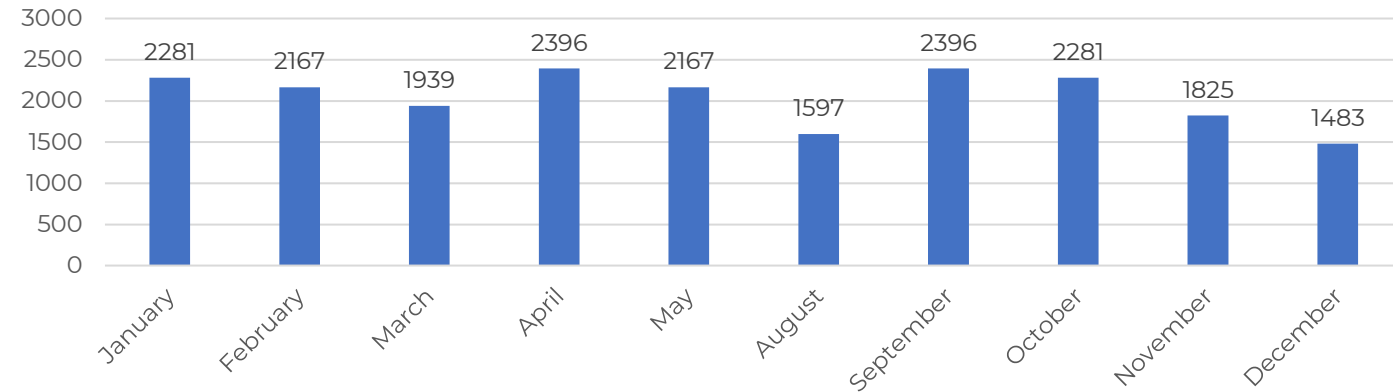

LaBelle Elementary School

Speed Study Data & Top Speeds

Speed (mph)	
Speed Limit	45
School Speed Limit	15
Violation Limit	10

	Start	End
School Zone Time 1	7:00 AM	9:30 AM
School Zone Time 2	2:30 PM	4:00 PM

5 Day Totals	School Hours	Non-School Hours
Vehicle Count	10,036	12,994
Violations	4,074	21
Pass	5,962	12,973

One Day Averages	School Hours	Non-School Hours
Vehicle Count	2007	2599
Violations	815	4
Pass	1192	2595

Speed Violations Projected By Month During Flashing Times

Speed Violations Projected By Month During School Hours

LaBelle Elementary School

Speed Study Totals + Top Speeds

Speed Violations Projected by Month