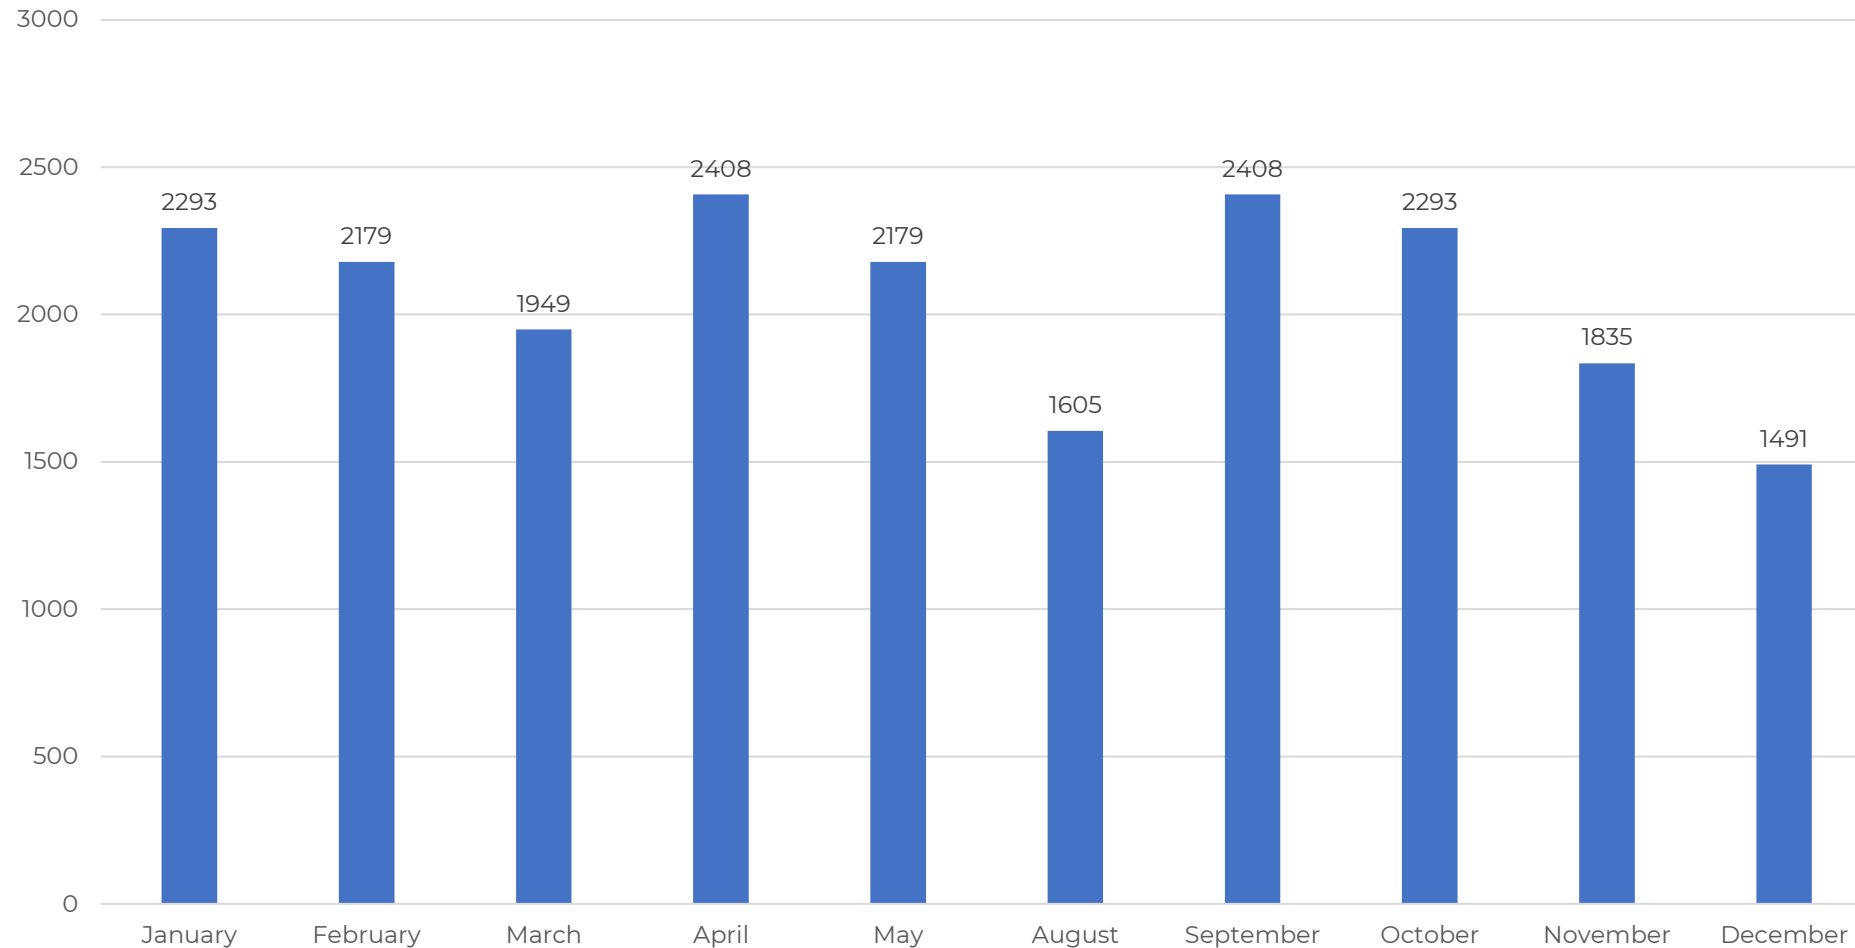

5 Day Totals	School Hours	Non-School Hours
Vehicle Count	10,036	12,994
Violations	4,074	21
Pass	5,962	12,973

One Day Averages	School Hours	Non-School Hours
Vehicle Count	2007	2599
Violations	815	4
Pass	1192	2595

Speed Violations Projected By Month During Flashing Times

Speed Violations Projected By Month During School Hours

LaBelle Elementary School

Speed Study Totals + Top Speeds

Speed Violations Projected by Month