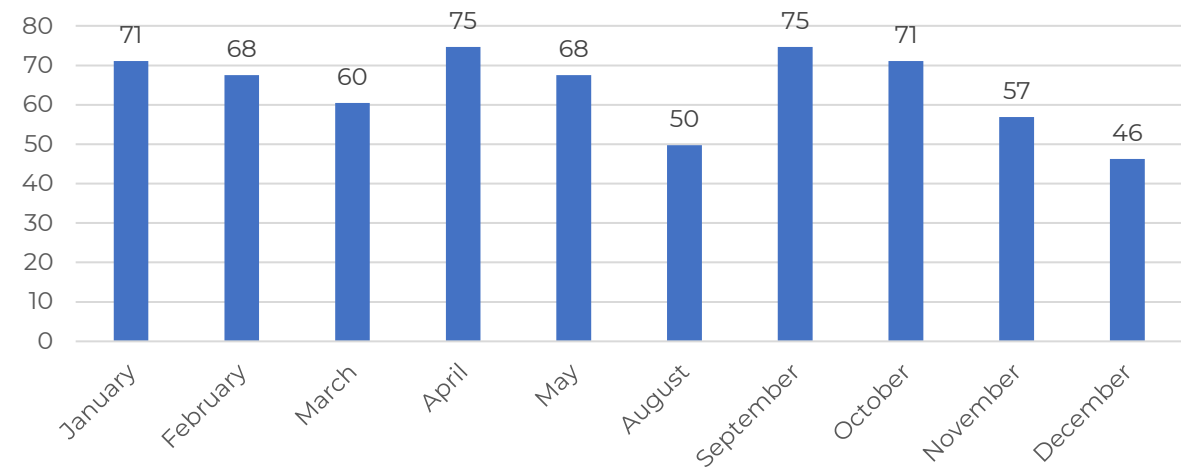

LaBelle High School

Speed Study Data & Top Speeds

	Speed (mph)
Speed Limit	45
School Speed Limit	20
Violation Limit	10

	Start	End
School Zone Time 1	7:00 AM	8:30 AM
School Zone Time 2	2:00 PM	4:30 PM

5 Day Totals	School Hours	Non-School Hours
Vehicle Count	9,083	8,624
Violations	5,131	127
Pass	3,952	8,497

One Day Averages	School Hours	Non-School Hours
Vehicle Count	1817	1725
Violations	1026	25
Pass	790	1699

Speed Violations Projected By Month During Flashing Times

Speed Violations Projected By Month During School Hours