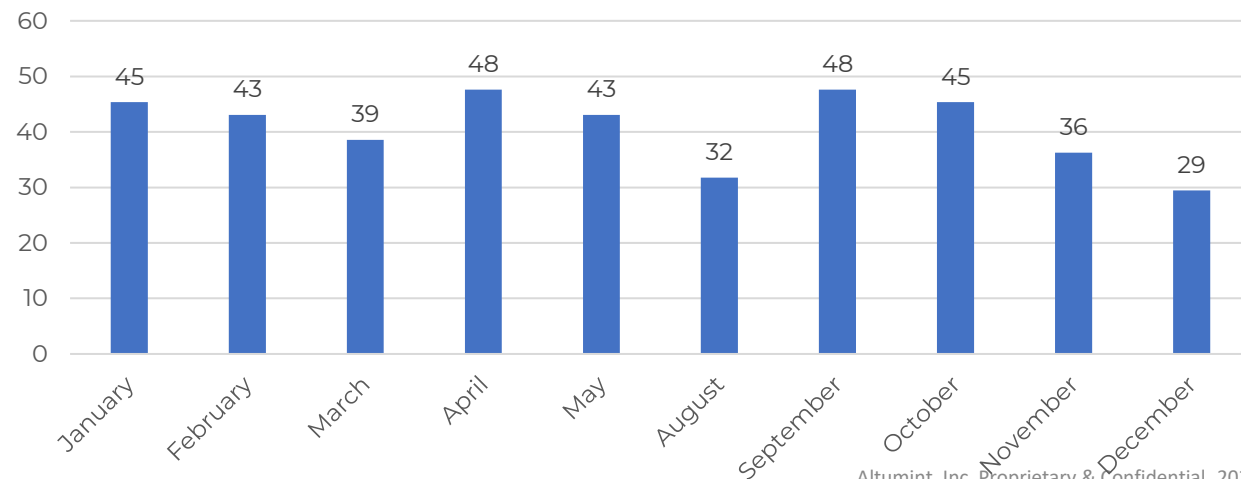

LaBelle Middle School

Speed Study Data & Top Speeds

	Speed (mph)
Speed Limit	45
School Speed Limit	20
Violation Limit	10

	Start	End
School Zone Time 1	7:00 AM	8:30 AM
School Zone Time 2	2:00 PM	3:30 PM

5 Day Totals	School Hours	Non-School Hours
Vehicle Count	2,916	2,281
Violations	1,646	81
Pass	1,270	2,200

One Day Averages	School Hours	Non-School Hours
Vehicle Count	583	456
Violations	329	16
Pass	254	440

Speed Violations Projected By Month During Flashing Times

Speed Violations Projected By Month During School Hours