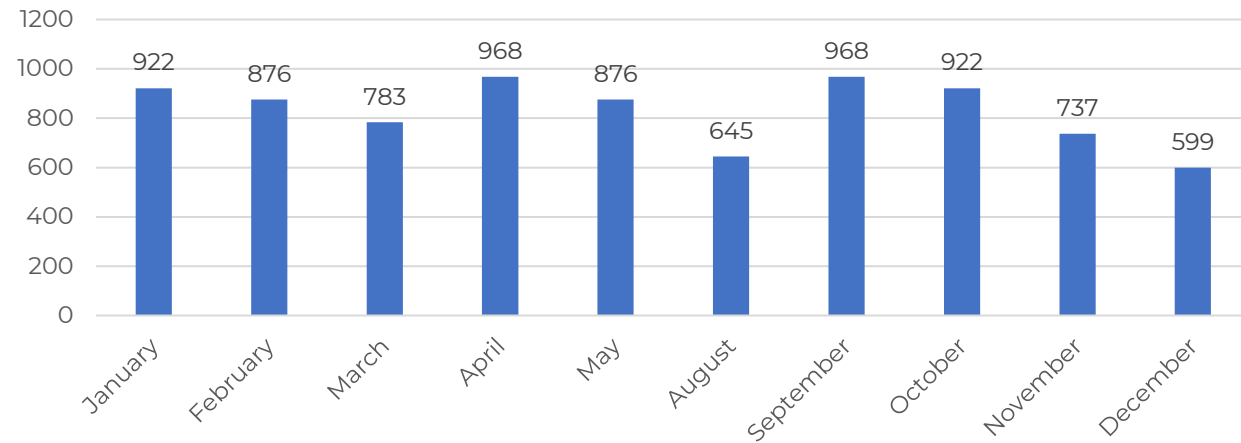

LaBelle Middle School

Speed Study Data & Top Speeds

	Speed (mph)
Speed Limit	45
School Speed Limit	20
Violation Limit	10

	Start	End
School Zone Time 1	7:00 AM	8:30 AM
School Zone Time 2	2:00 PM	3:30 PM

5 Day Totals	School Hours	Non-School Hours
Vehicle Count	2,916	2,281
Violations	1,646	81
Pass	1,270	2,200

One Day Averages	School Hours	Non-School Hours
Vehicle Count	583	456
Violations	329	16
Pass	254	440

Speed Violations Projected By Month During Flashing Times

Speed Violations Projected By Month During School Hours