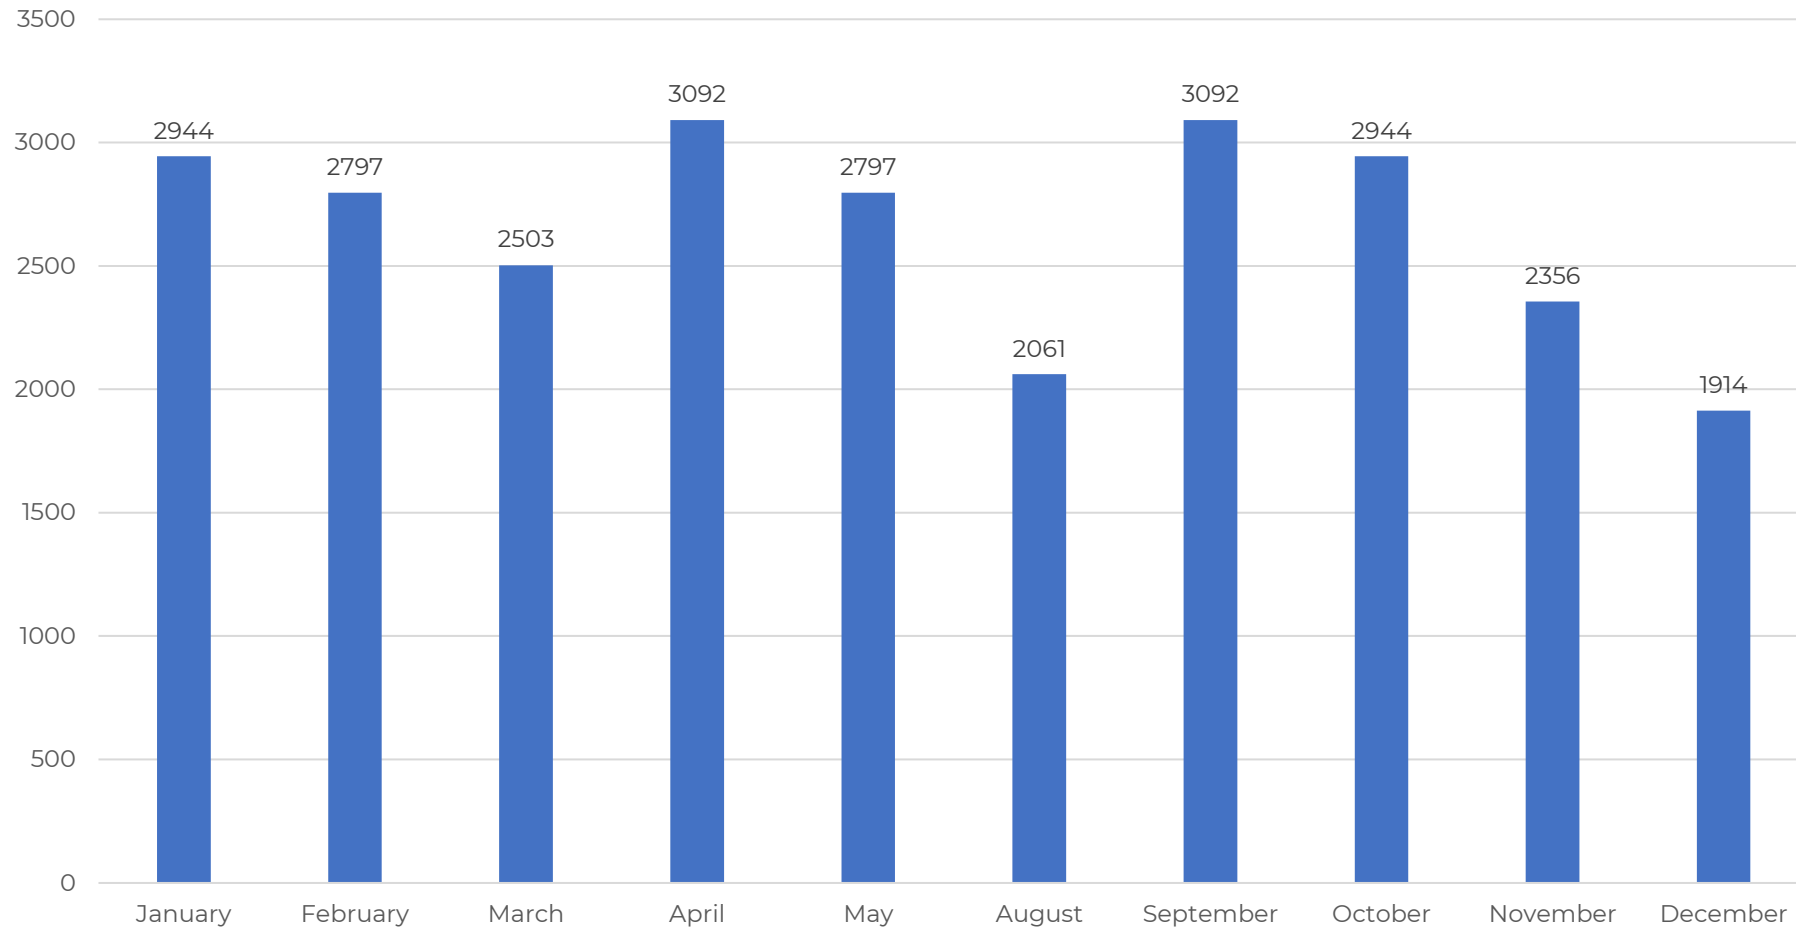

LaBelle High School

Speed Study Totals + Top Speeds

Speed Violations Projected by Month