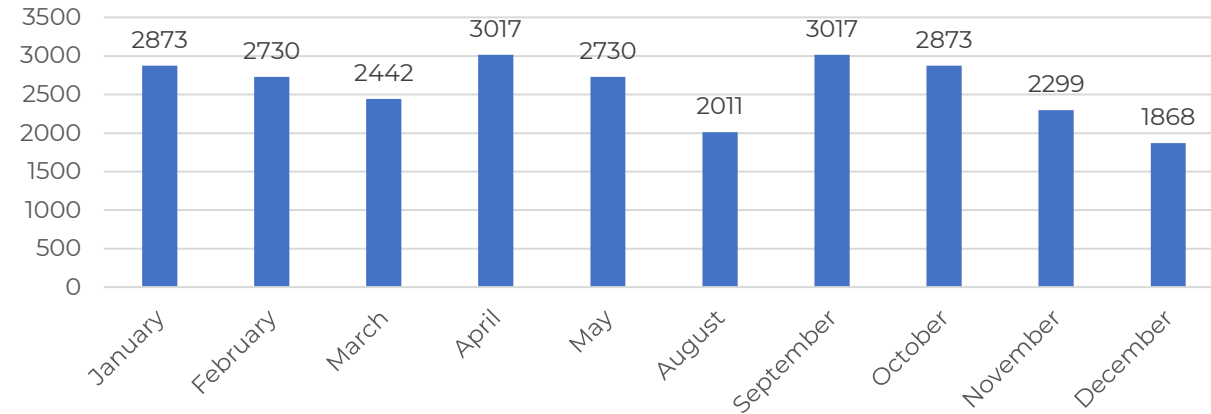

LaBelle High School

Speed Study Data & Top Speeds

	Speed (mph)
Speed Limit	45
School Speed Limit	20
Violation Limit	10

	Start	End
School Zone Time 1	7:00 AM	8:30 AM
School Zone Time 2	2:00 PM	4:30 PM

5 Day Totals	School Hours	Non-School Hours
Vehicle Count	9,083	8,624
Violations	5,131	127
Pass	3,952	8,497

One Day Averages	School Hours	Non-School Hours
Vehicle Count	1817	1725
Violations	1026	25
Pass	790	1699

Speed Violations Projected By Month During Flashing Times

Speed Violations Projected By Month During School Hours