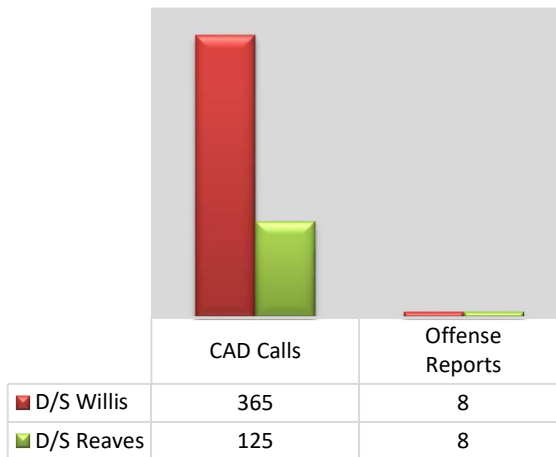

Year-to-Date Call Summary, by District

City Units

City of LaBelle