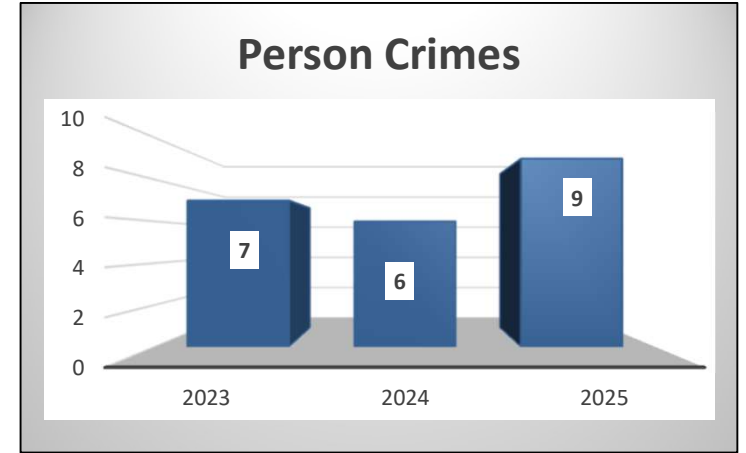

Hendry County Sheriff's Office

City of LaBelle Crime Report for January 2025 Meeting

Person Crimes	Jan. 2025	Dec	Nov	Oct.
Homicide	0	0	0	1
Robbery	0	0	0	1
Sex Crime	0	0	1	0
Assault	3	1	1	1
Battery - Simple	2	2	3	2
Domestic	4	3	3	5
TOTAL	9	6	8	10

YTD 2025	YTD 2024	YTD 2023
0	0	0
0	0	0
0	0	0
3	0	0
2	2	2
4	4	5
9	6	7