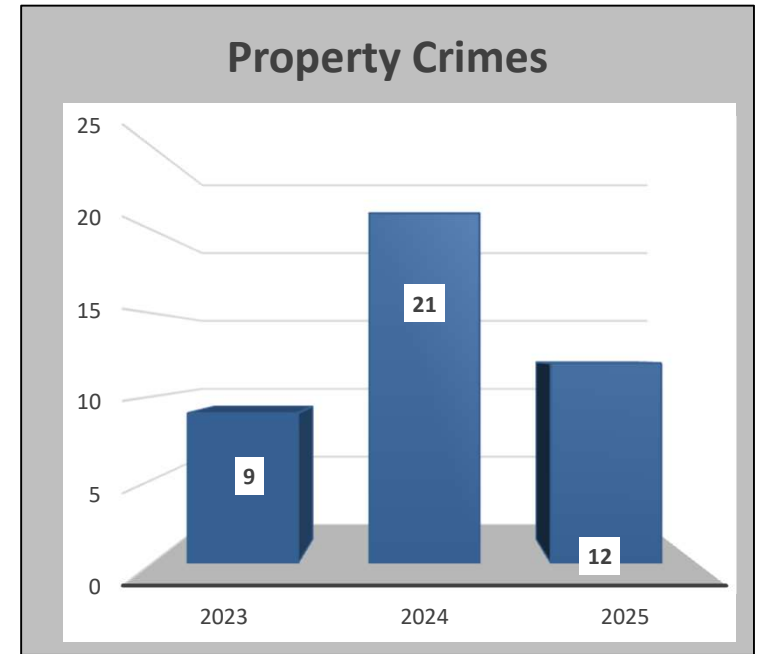

Property Crimes	Jan. 2025	Dec.	Nov	Oct.
Stolen Vehicle	0	1	1	3
Theft				
- Construction	0	0	0	0
- Residential	4	3	3	8
- Retail	1	0	0	2
Burglary				
- Residential	0	0	0	1
- Business	1	0	0	0
- Vehicle	0	0	1	2
Criminal Mischief	6	1	1	5
TOTAL	12	5	6	21

YTD 2025	YTD 2024	YTD 2023
0	2	2
0	0	0
4	4	3
1	2	0
0	2	0
1	1	0
0	6	1
6	4	3
12	21	9