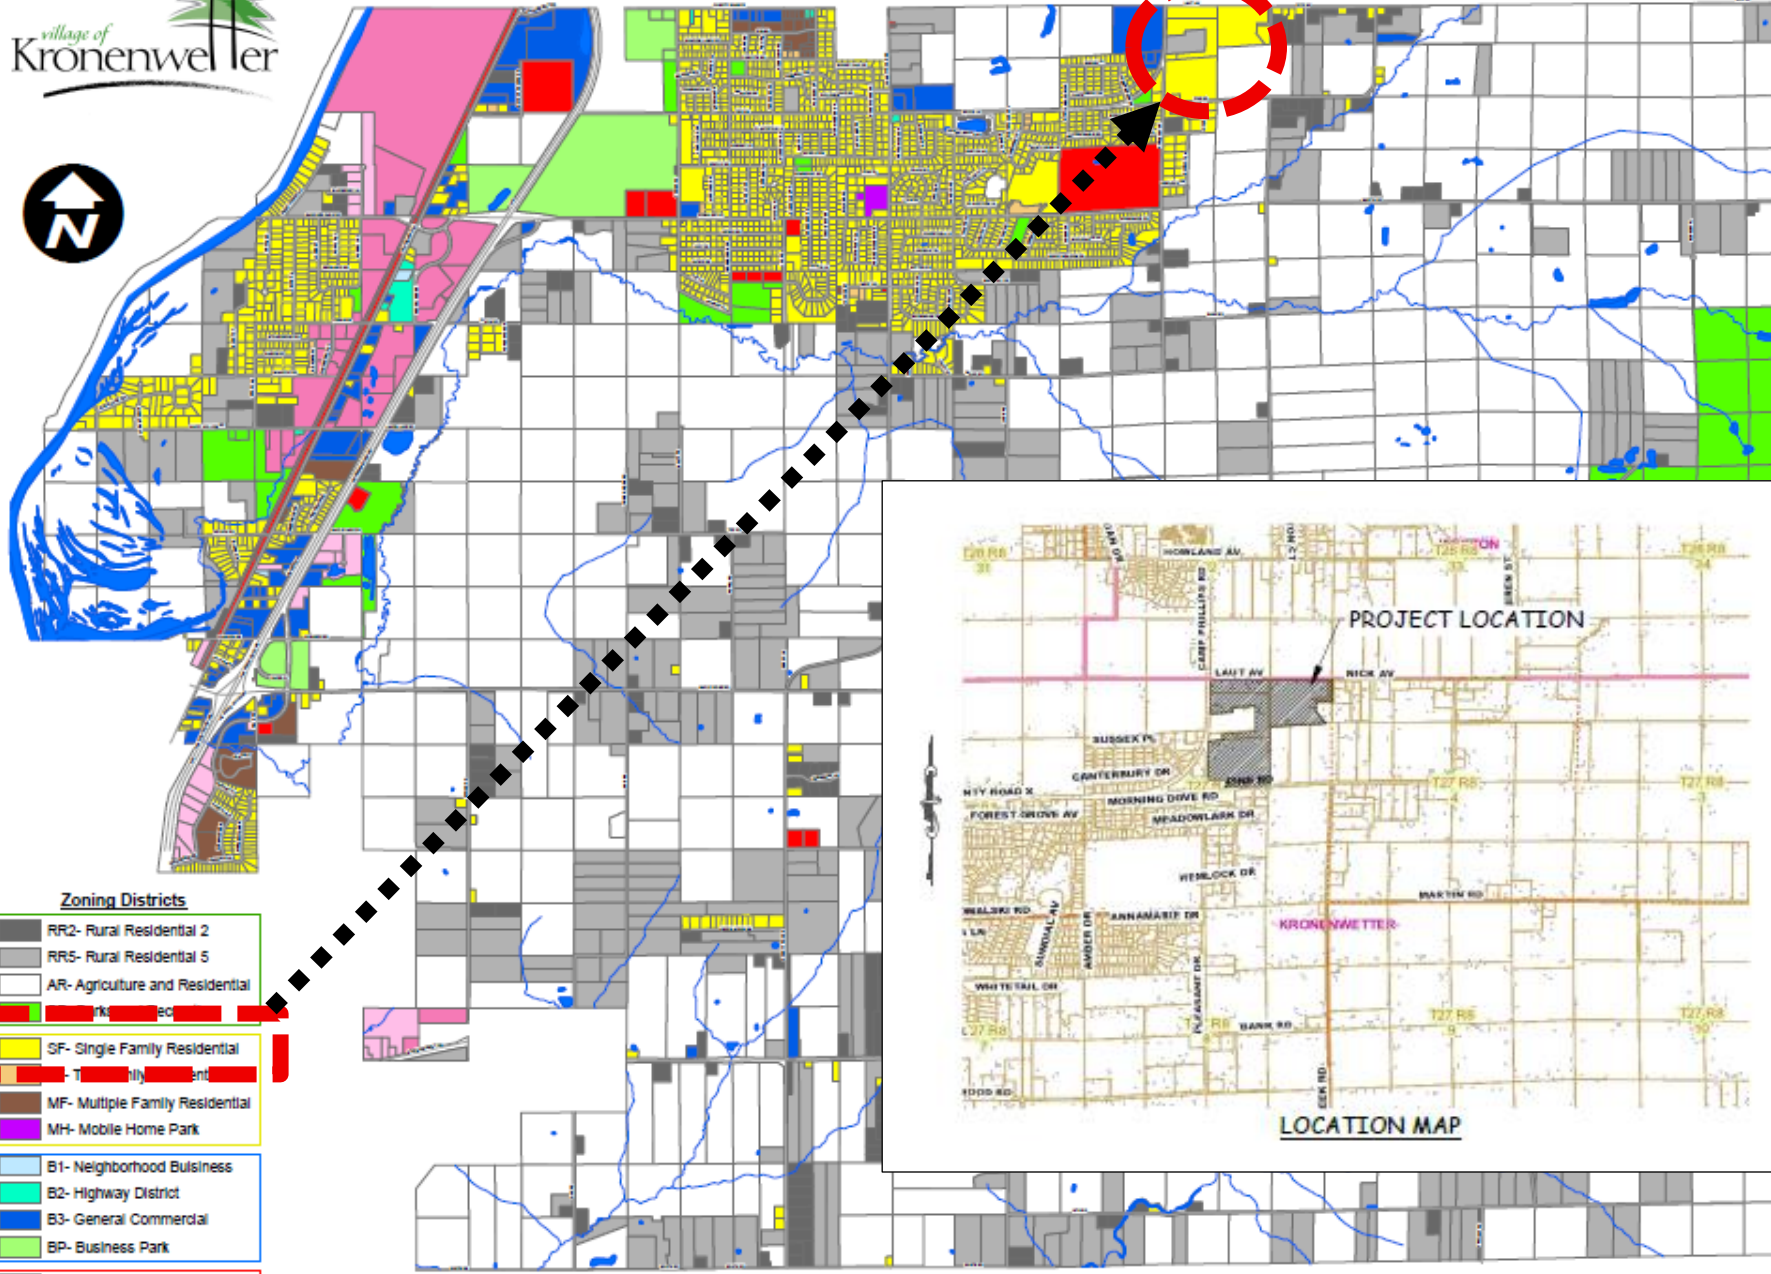

# VILLAGE OF KRONENWETTER OFFICIAL ZONING MAP

- Zoning Districts**
- RR2- Rural Residential 2
  - RR5- Rural Residential 5
  - AR- Agriculture and Residential
  - SF- Single Family Residential
  - MF- Multiple Family Residential
  - MH- Mobile Home Park
  - B1- Neighborhood Business
  - B2- Highway District
  - B3- General Commercial
  - BP- Business Park
  - INT- Institutional
  - M1- Limited Industrial
  - M2- General Industrial