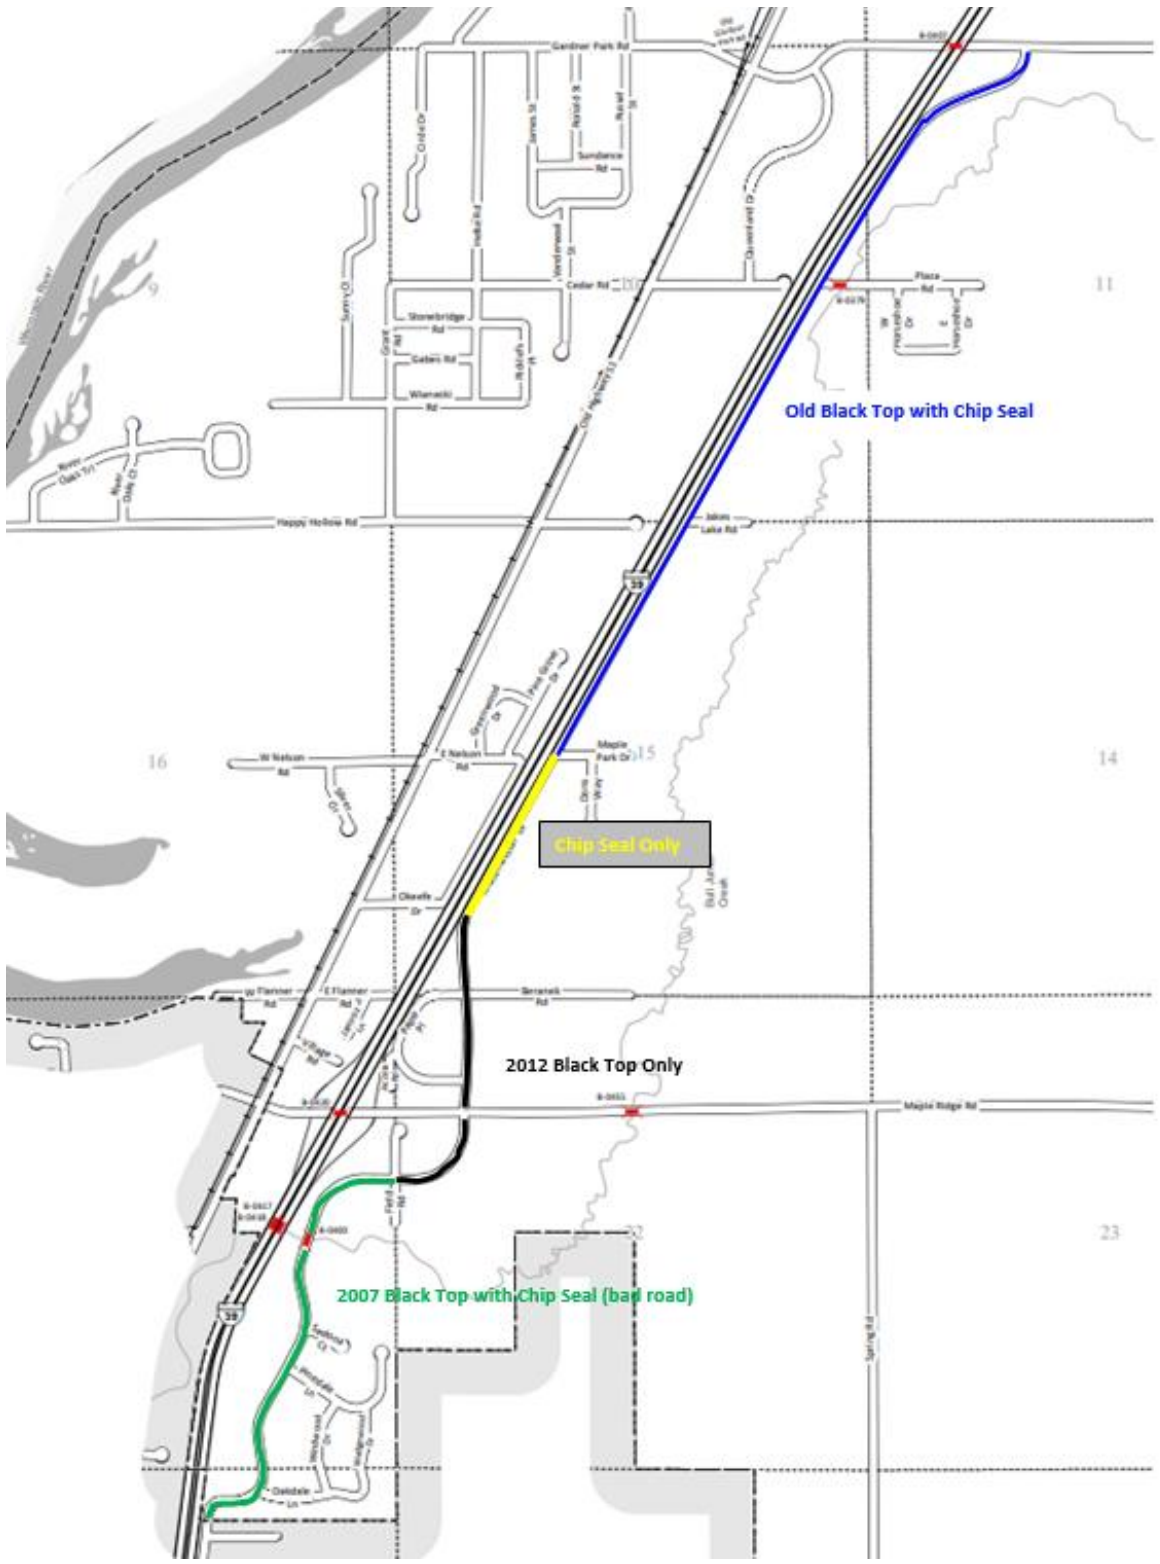

**Phase -2 Upper
Kronenwetter Drive
Approx. 2.11 miles**

**Phase 1 -Lower
Kronenwetter Drive
Approx. 1.57 miles**

- Sedona Court 0.9 miles Phase 1
- Pinedale Lane 0.33 miles Phase 1
- Window Road 0.21 miles Phase 1
- Oakdale Lane 0.23 miles Phase 1
- Wedgewood Drive 0.18 miles Phase 1

Old Black Top with Chip Seal

Chip Seal Only

2012 Black Top Only

2007 Black Top with Chip Seal (bar road)