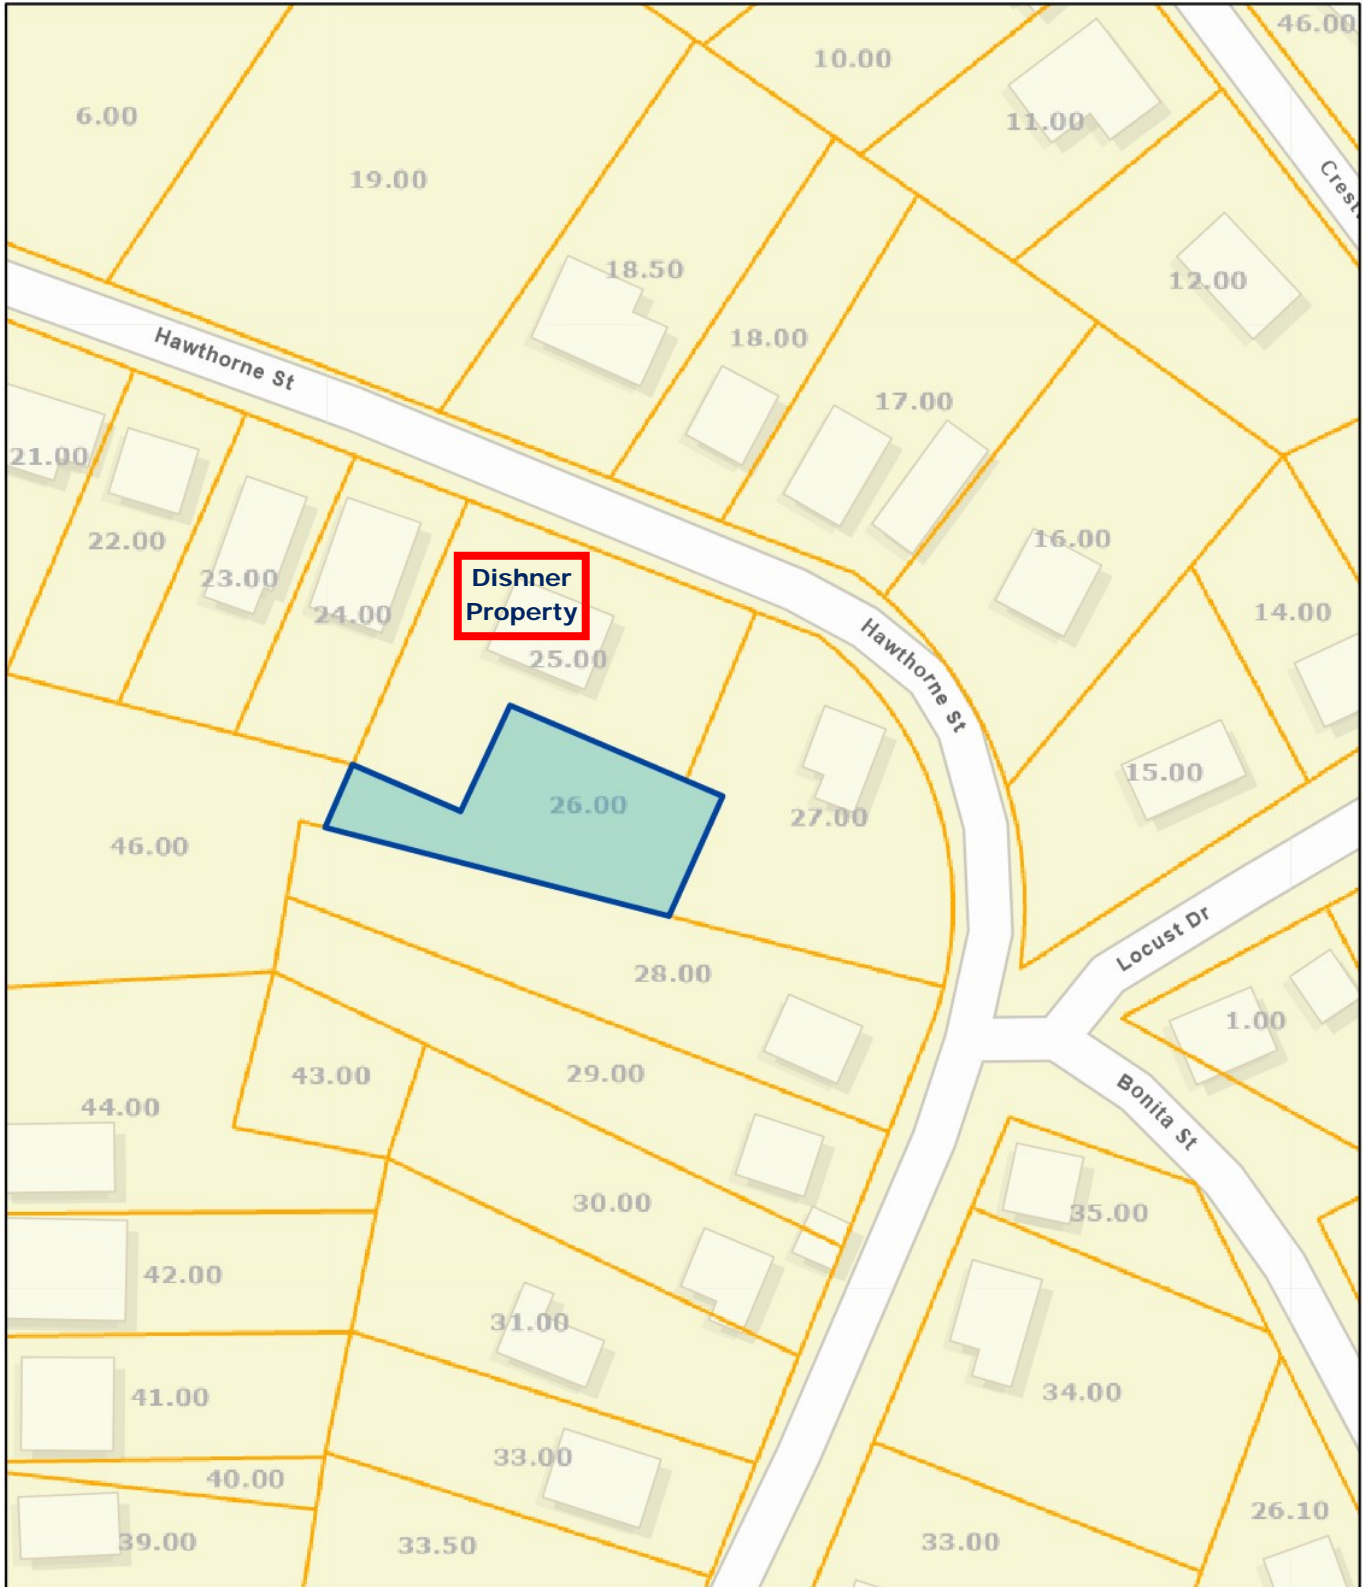

# Sullivan County - Parcel: 062G C 026.00

Date: February 6, 2026

County: SULLIVAN  
Owner: KINGSPORT CITY OF  
Address: HAWTHORNE ST (OFF)  
Parcel ID: 062G C 026.00  
Deeded Acreage: 0  
Calculated Acreage: 0.17