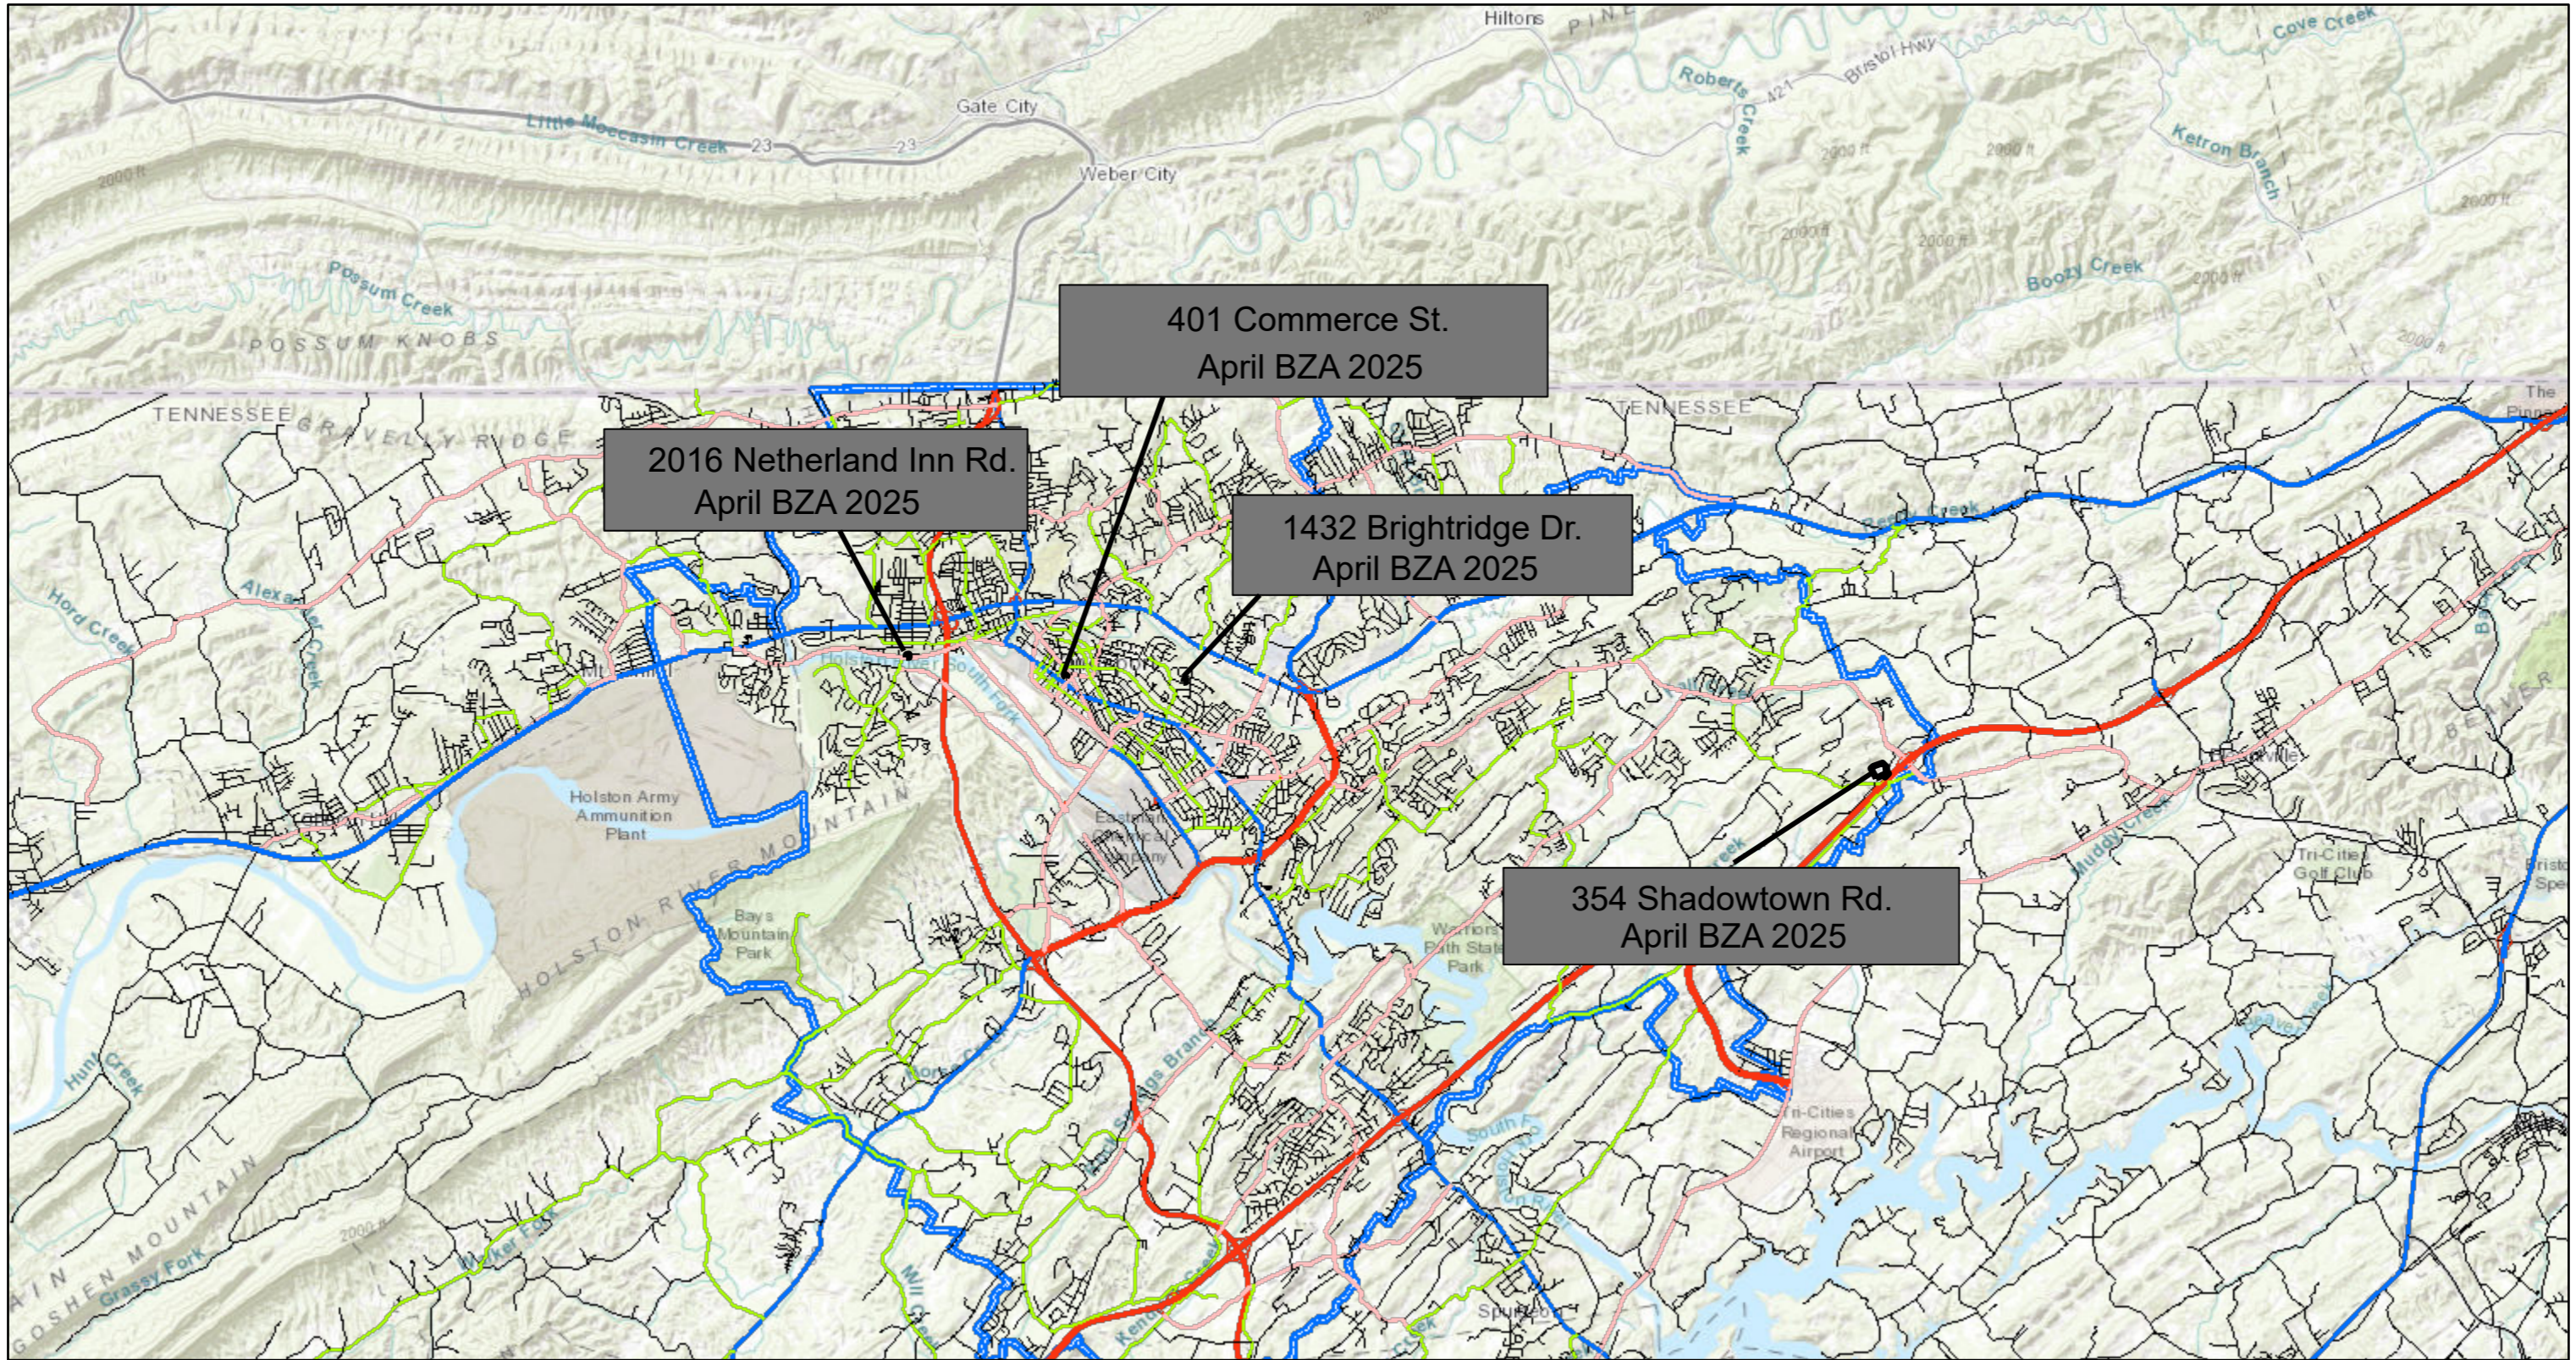

ArcGIS Web Map

3/20/2025, 10:16:36 AM

1:144,448

- | | | |
|----------------|------------------|-----------------------|
| Streets | Minor Arterial | Private Street |
| Interstate | Collector Street | Ramp |
| Expressway | Local Street | Urban Growth Boundary |
| Major Arterial | | |

Tennessee STS GIS, VITA, Esri, HERE, Garmin, USGS, NGA, EPA, USDA, NPS