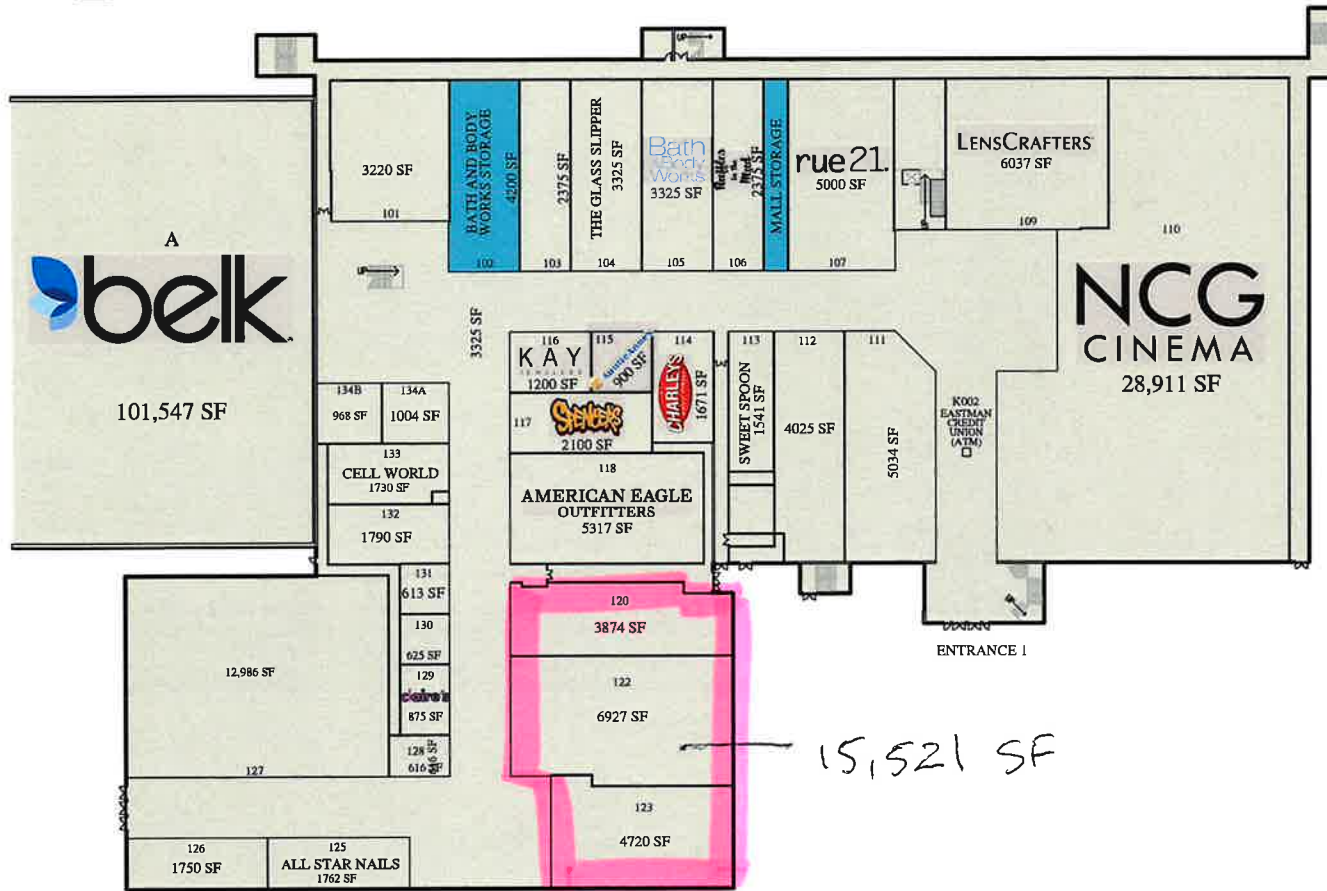

FOR LEASING INFORMATION
CALL: 706.434.1700

FORT HENRY MALL

Kingsport, Tennessee

LOWER LEVEL

MALL GLA	
BELK	101,547 SF
AVAILABLE	87,623 SF
DUNHAM'S	48,387 SF
NCG CINEMA	28,911 SF
TOTAL ANCHORS	266,468 SF
SMALL SHOPS - LOWER	91,885 SF
SMALL SHOPS - UPPER	74,822 SF
TOTAL MALL GLA	433,175 SF

*LANDLORD RESERVES THE RIGHT TO CHANGE THE CONFIGURATION OF THE STORES TO INCLUDE CHANGING BAYS SHOWN AS STORAGE, MALL OFFICES, SECURITY, "DEMO," COMMUNITY ROOM, ETC. AND SHEETROCKED BAYS COVERED WITH TV'S AND/OR HISTORICAL PHOTOGRAPHS TO LEASED BAYS AND REPLACE LEASED BAYS WITH OFFICES FOR SECURITY, COMMUNITY ROOM, MALL OFFICES, "DEMO" AND STORAGE, ETC. AND SHEETROCKED BAYS COVERED WITH TV'S AND/OR HISTORICAL PHOTOGRAPHS. (THE SHEETROCKED BAYS COVERED WITH TV'S AND/OR HISTORICAL PHOTOGRAPHS SHALL NOT BE INCLUDED IN THE CO-TENANCY CALCULATION OR THE CTI CALCULATION.)