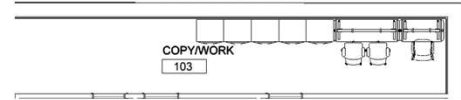

Product Selection

- (3) Mesh Back Task Chairs with Adjustable Lumbar and Height Adjustable Arms

COPY/WORK 103

1
Kingswood Walnut
Laminate

2
C.F. Stinson Sea
of Clouds Atlantic

3
Platinum
Textured

4
Designer White
Laminate

5
Tarragon Paint

KEY PLAN

Product Selection

- (1) 24x48 Flip-Top Training Table with Adjustable Legs on Casters
- (1) Nesting Chair on Casters
- (5) 20x24 Mobile Storage Units with Doors, Drawers, and Locking (39"H)
- (1) 24x72 Flip-Top Bar Height Table with Adjustable Legs on Casters
- (2) Mesh Back Task Stools with Adjustable Lumbar and Height Adjustable Arms