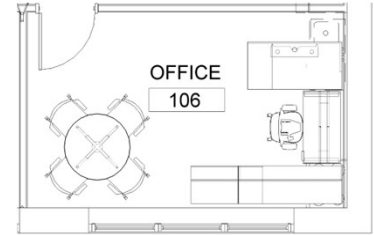

OFFICE 106

KEY PLAN

Product Selection

- (1) Mesh Back Task Chairs with Adjustable Lumbar and All Adjustable Arms
- (4) Guest Chairs with Casters
- (1) 42" Soft Square Conference Table
- (1) L-Shape Desk with:
  - 24x48 Height Adjustable Surface
  - 24x66 Credenza with FF Pedestal
  - 30x60 Desk with BBF Pedestal
  - Cable Management
  - Dual Monitor Mount
- (1) 24x30 Lateral File