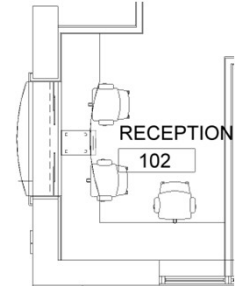

RECEPTION 102

KEY PLAN

Product Selection

- (3) Mesh Back Task Chairs with Adjustable Lumbar and Height Adjustable Arms