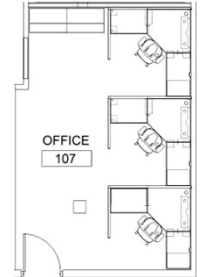

Product Selection

- (1) Mesh Back Task Chairs with Adjustable Lumbar and All Adjustable Arms
- (2) Guest Chairs
- (1) L-Shape Desk with:
 - 24x48 Height Adjustable Surface
 - 24x72 Credenza with Lateral File Storage
 - 30x60 Desk with BBF Pedestal
 - Cable Management
 - Single Monitor Mount

Product Selection

- (1) Mesh Back Task Chairs with Adjustable Lumbar and All Adjustable Arms
- (2) Guest Chairs
- (1) L-Shape Desk with:
 - 24x48 Height Adjustable Surface
 - 24x72 Credenza with Lateral File Storage
 - 30x60 Desk with BBF Pedestal
 - Cable Management
 - Dual Monitor Mount

7 C.F. Stinson Cassidy 2.0 Mirage

KEY PLAN

Product Selection

- (1) Mesh Back Task Chairs with Adjustable Lumbar and All Adjustable Arms
- (4) Guest Chairs with Casters
- (1) 42" Soft Square Conference Table
- (1) L-Shape Desk with:
 - 24x48 Height Adjustable Surface
 - 24x66 Credenza with FF Pedestal
 - 30x60 Desk with BBF Pedestal
 - Cable Management
 - Dual Monitor Mount
- (1) 24x30 Lateral File

Satin Nickel Pull Finish

Sweep Pull Type

KEY PLAN

Product Selection

- (3) Mesh Back Task Chairs with Adjustable Lumbar and All Adjustable Arms
- (2) 50"H Cubicles:
 - 24x42 Worksurface with BBF Pedestal
 - Corner Worksurface
 - 24x46 Return
 - Cable Management
- (1) 50"H Cubicle:
 - 24x36 Worksurface with BBF Pedestal
 - Corner Worksurface
 - 24x46 Return
 - Cable Management
- (2) 24x36 Lateral File
- (3) Single Monitor Mounts