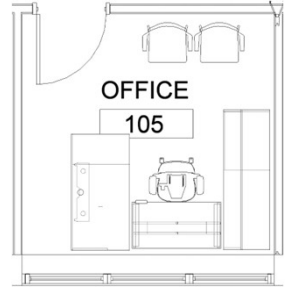

OFFICE 105

Product Selection

- (1) Mesh Back Task Chairs with Adjustable Lumbar and All Adjustable Arms
- (2) Guest Chairs
- (1) L-Shape Desk with:
  - 24x48 Height Adjustable Surface
  - 24x72 Credenza with Lateral File Storage
  - 30x60 Desk with BBF Pedestal
  - Cable Management
  - Dual Monitor Mount