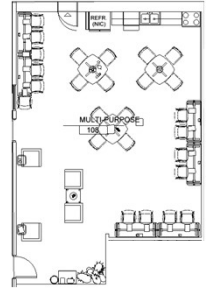

MUTLI-PURPOSE 108