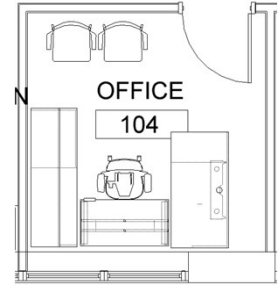

OFFICE 104

Product Selection

- (1) Mesh Back Task Chairs with Adjustable Lumbar and All Adjustable Arms
- (2) Guest Chairs
- (1) L-Shape Desk with:
  - 24x48 Height Adjustable Surface
  - 24x72 Credenza with Lateral File Storage
  - 30x60 Desk with BBF Pedestal
  - Cable Management
  - Single Monitor Mount