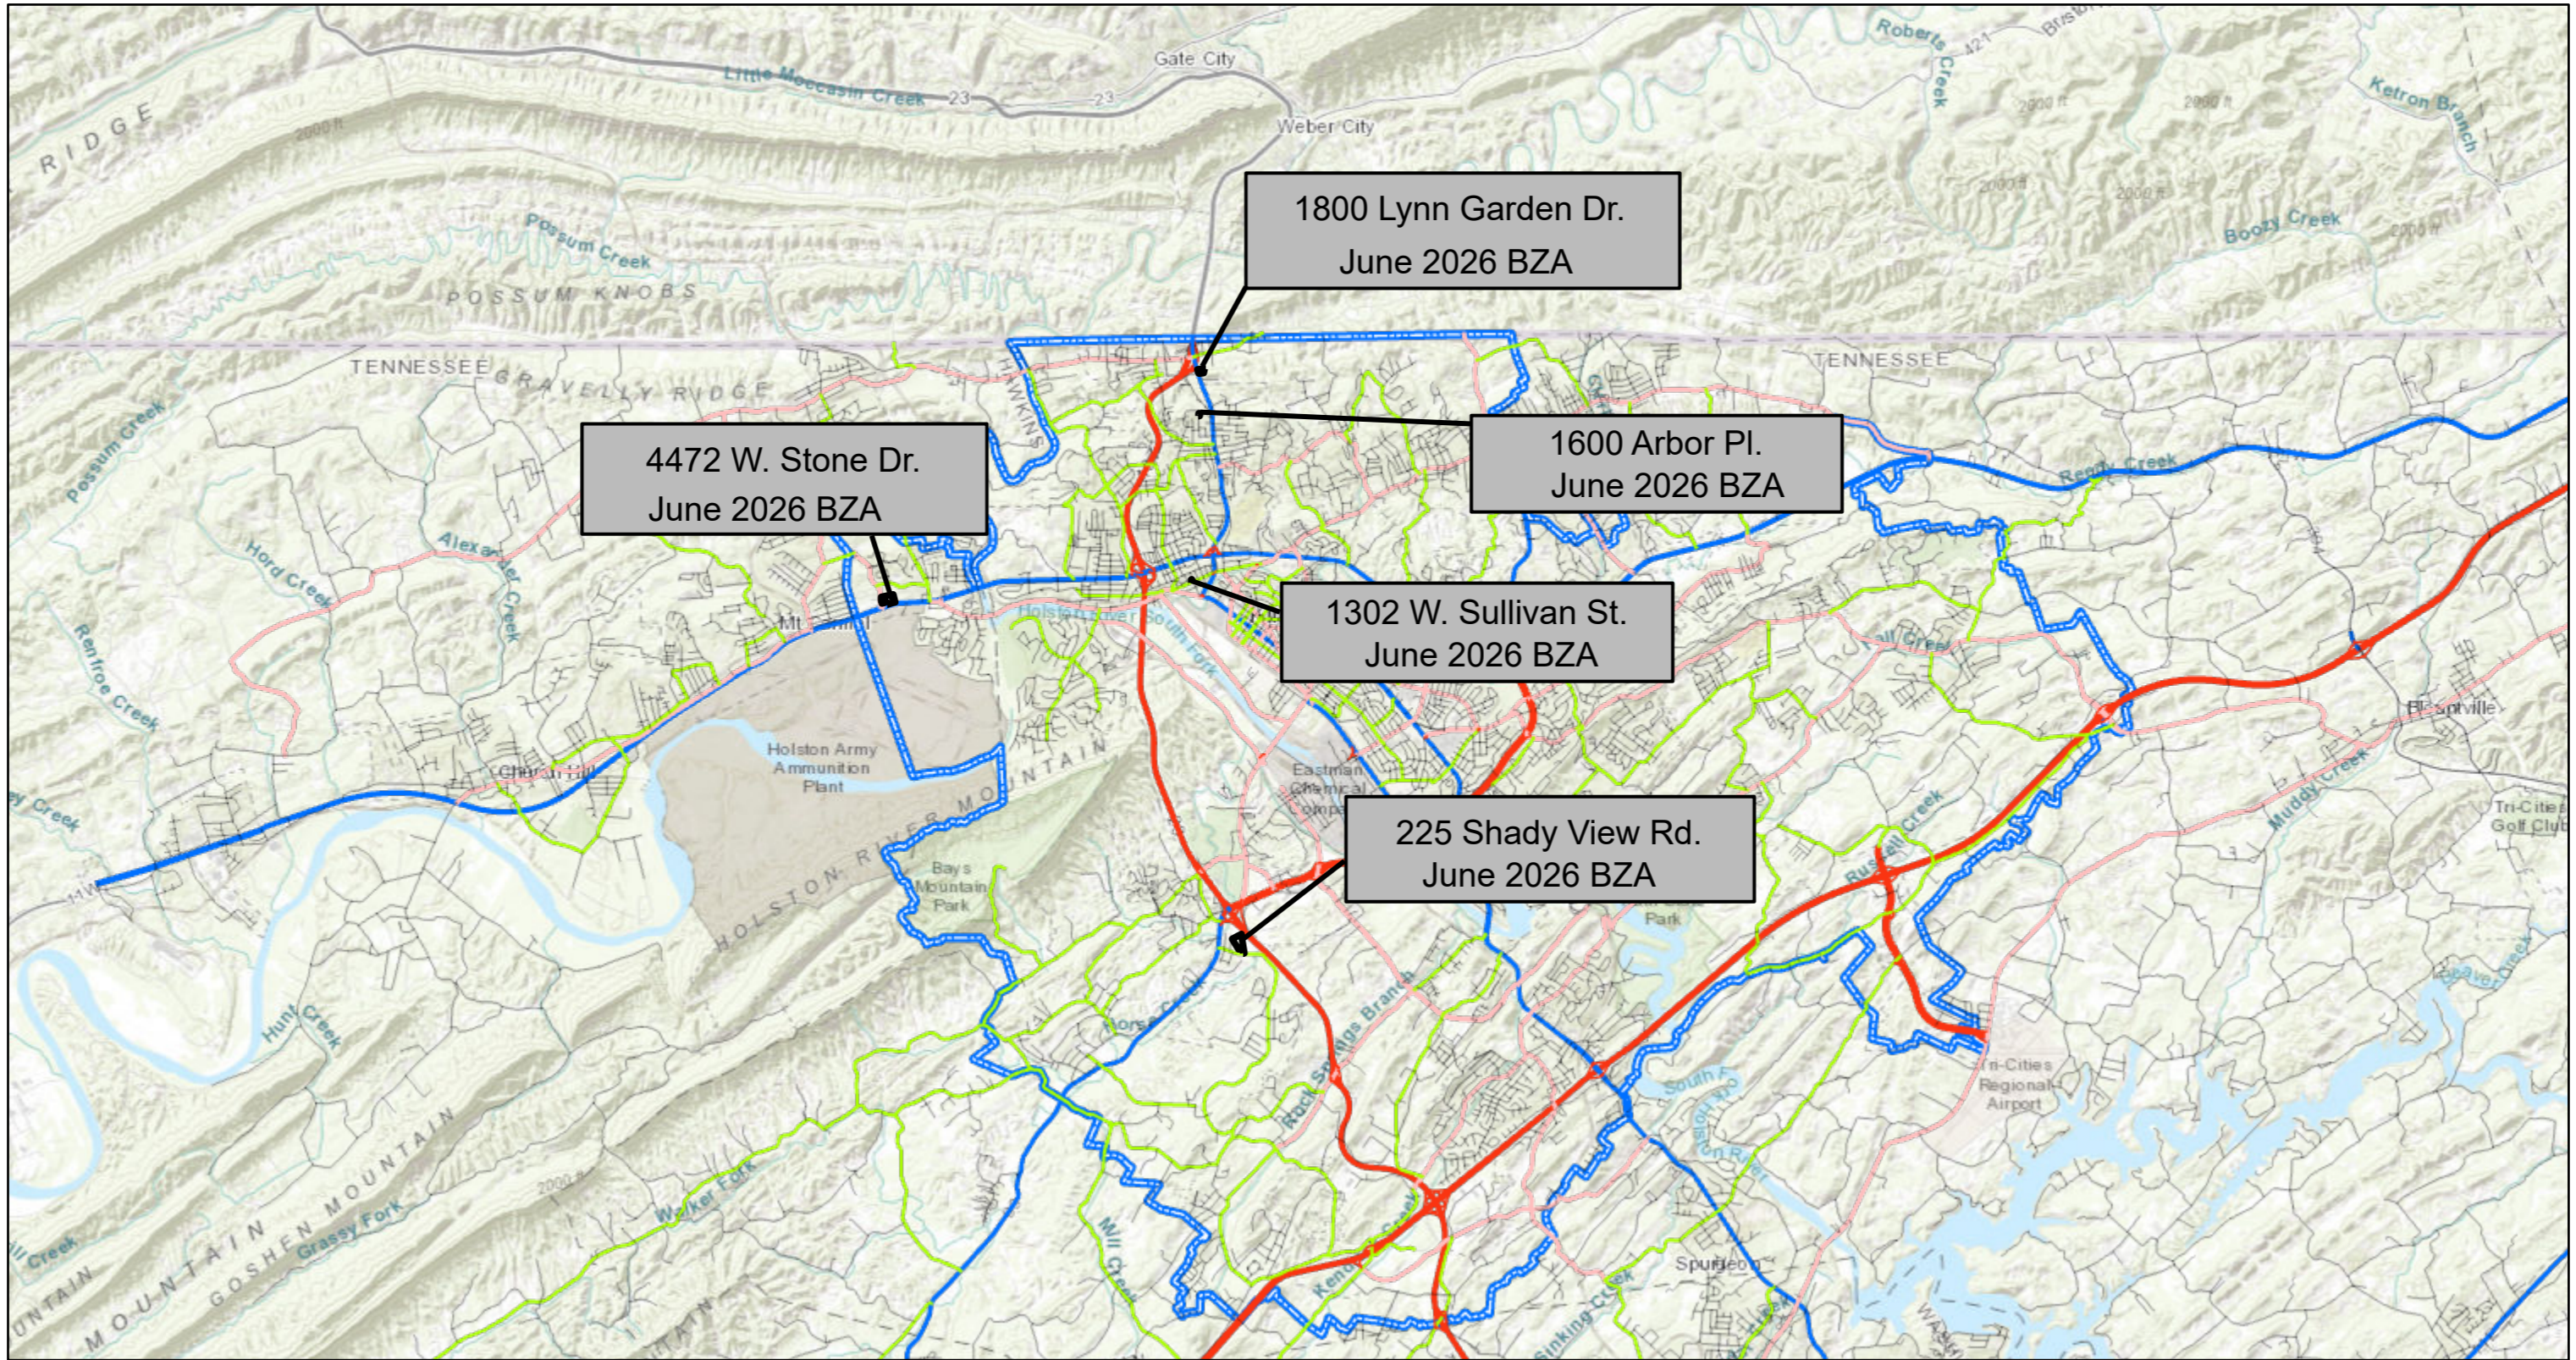

# ArcGIS Web Map

5/19/2026, 2:38:35 PM

1:144,448

- |                |                  |                       |
|----------------|------------------|-----------------------|
| Streets        | Minor Arterial   | Private Street        |
| Interstate     | Collector Street | Ramp                  |
| Expressway     | Local Street     | Urban Growth Boundary |
| Major Arterial |                  |                       |

Tennessee STS GIS, Esri, HERE, Garmin, USGS, NGA, EPA, USDA, NPS