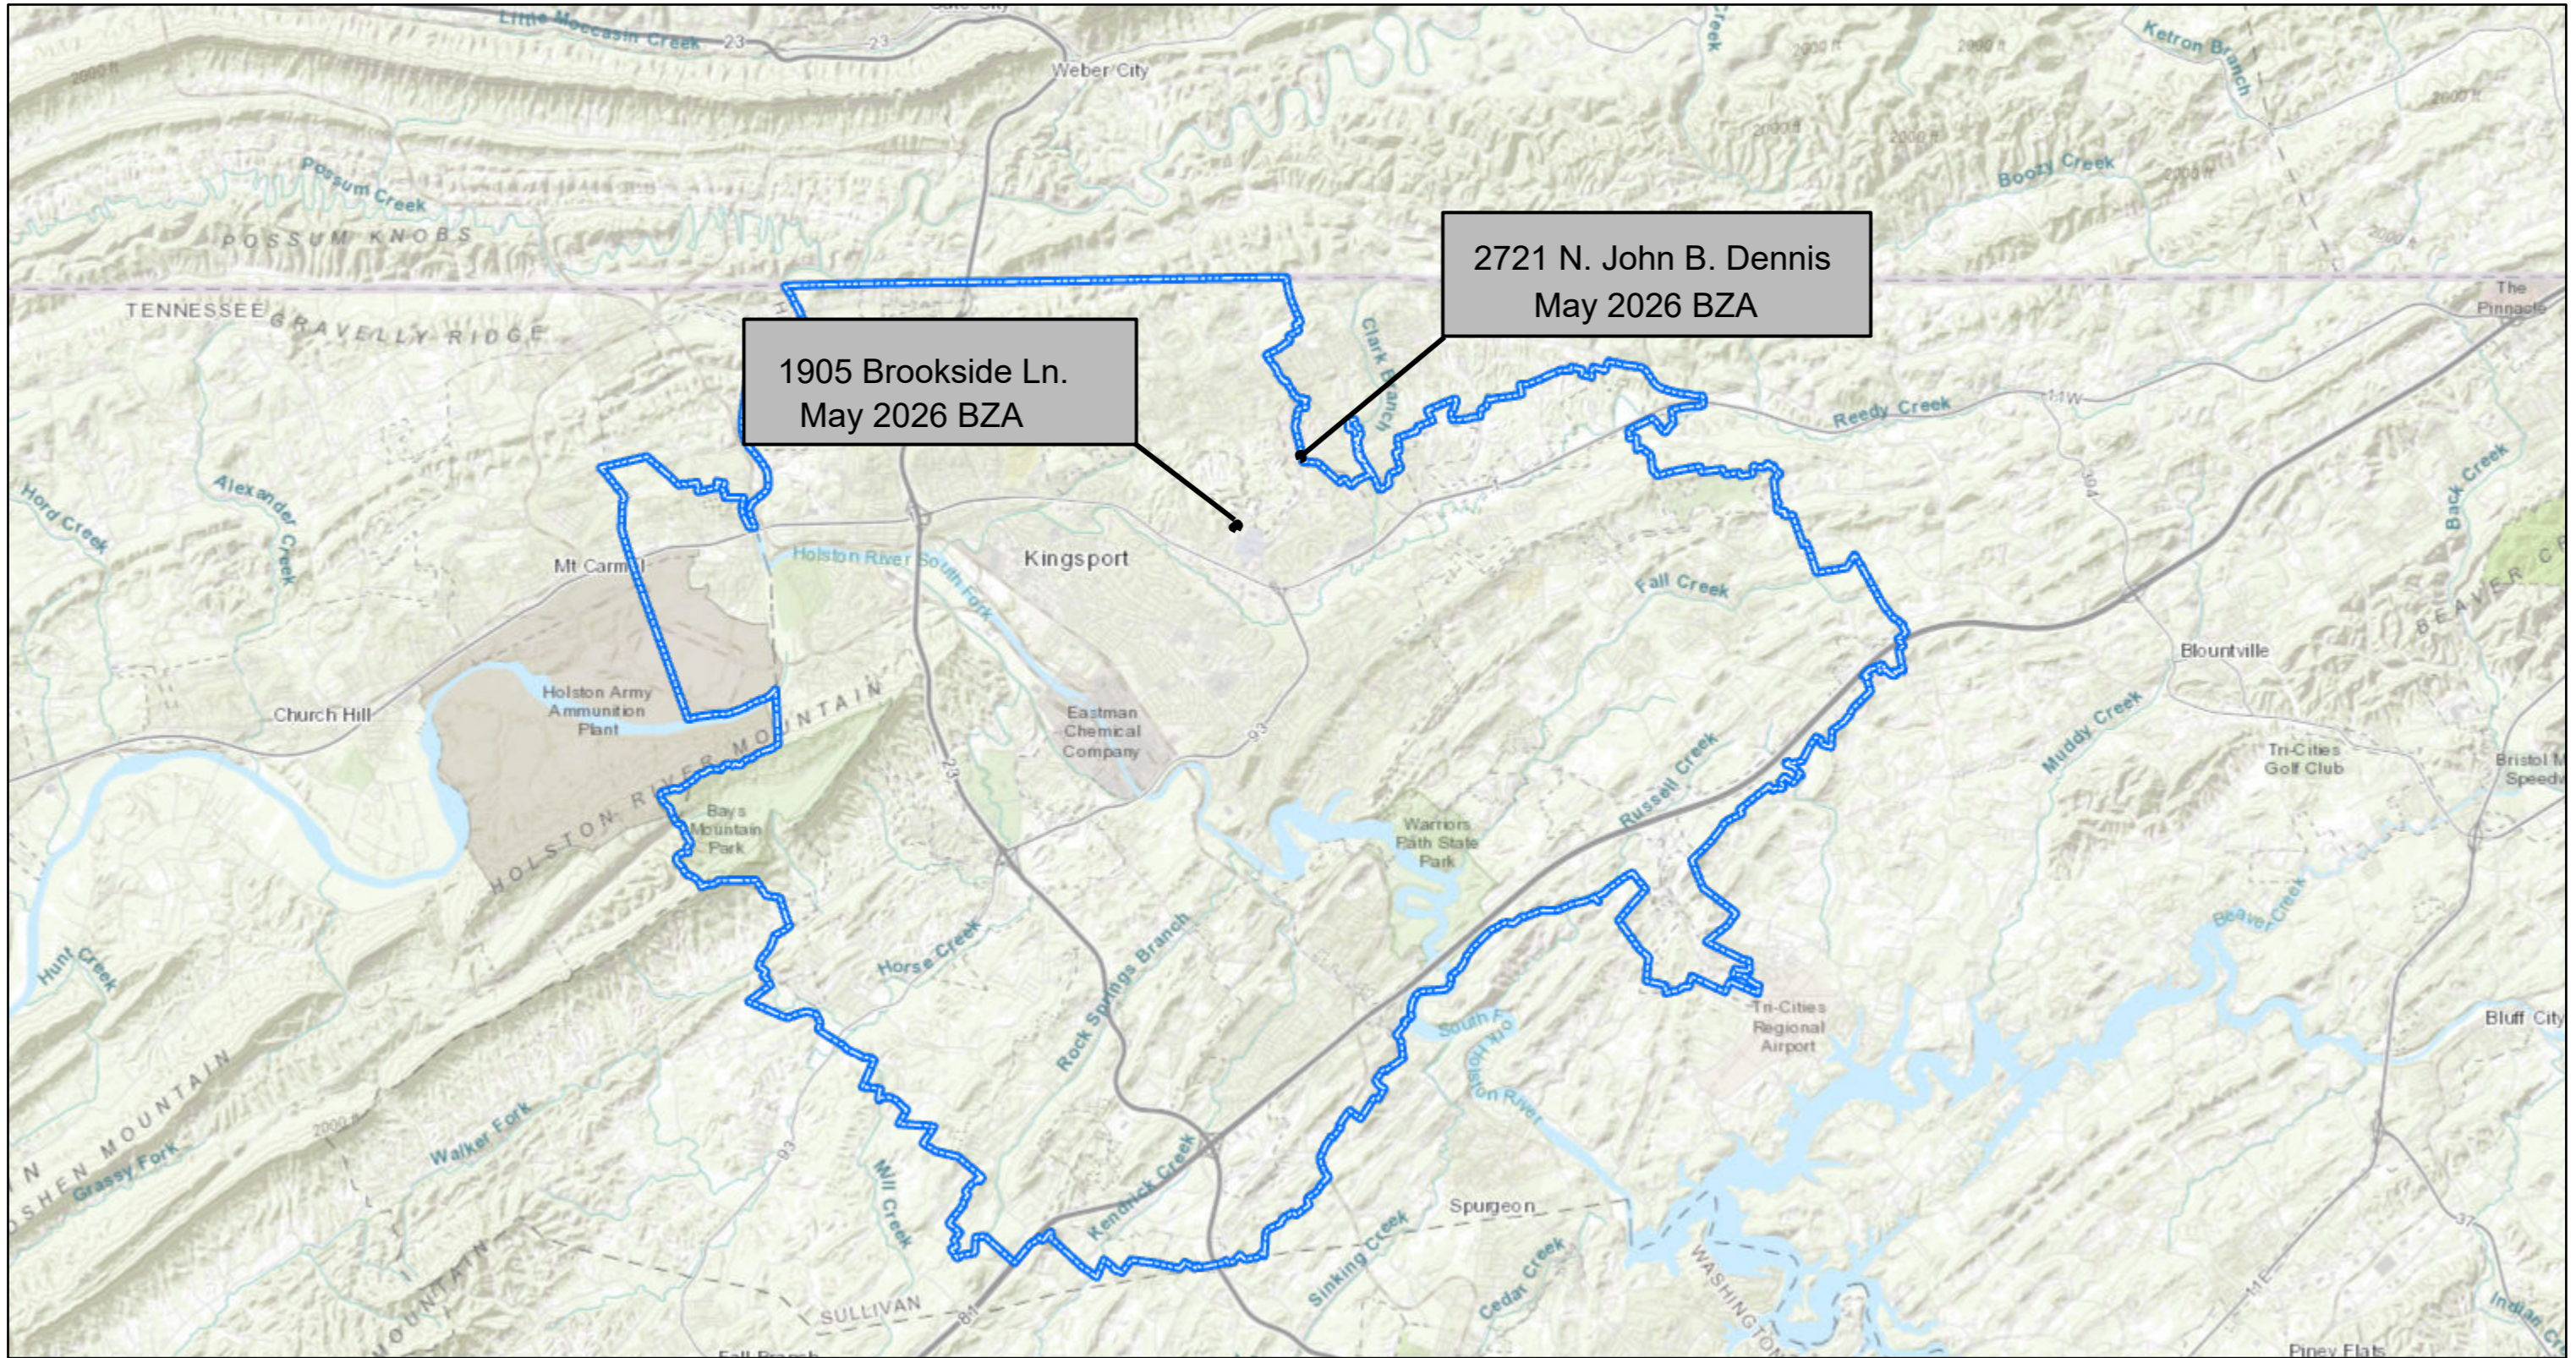

ArcGIS Web Map

4/16/2026, 9:03:33 AM

1:144,448

 Urban Growth Boundary

Tennessee STS GIS, Esri, HERE, Garmin, USGS, NGA, EPA, USDA, NPS