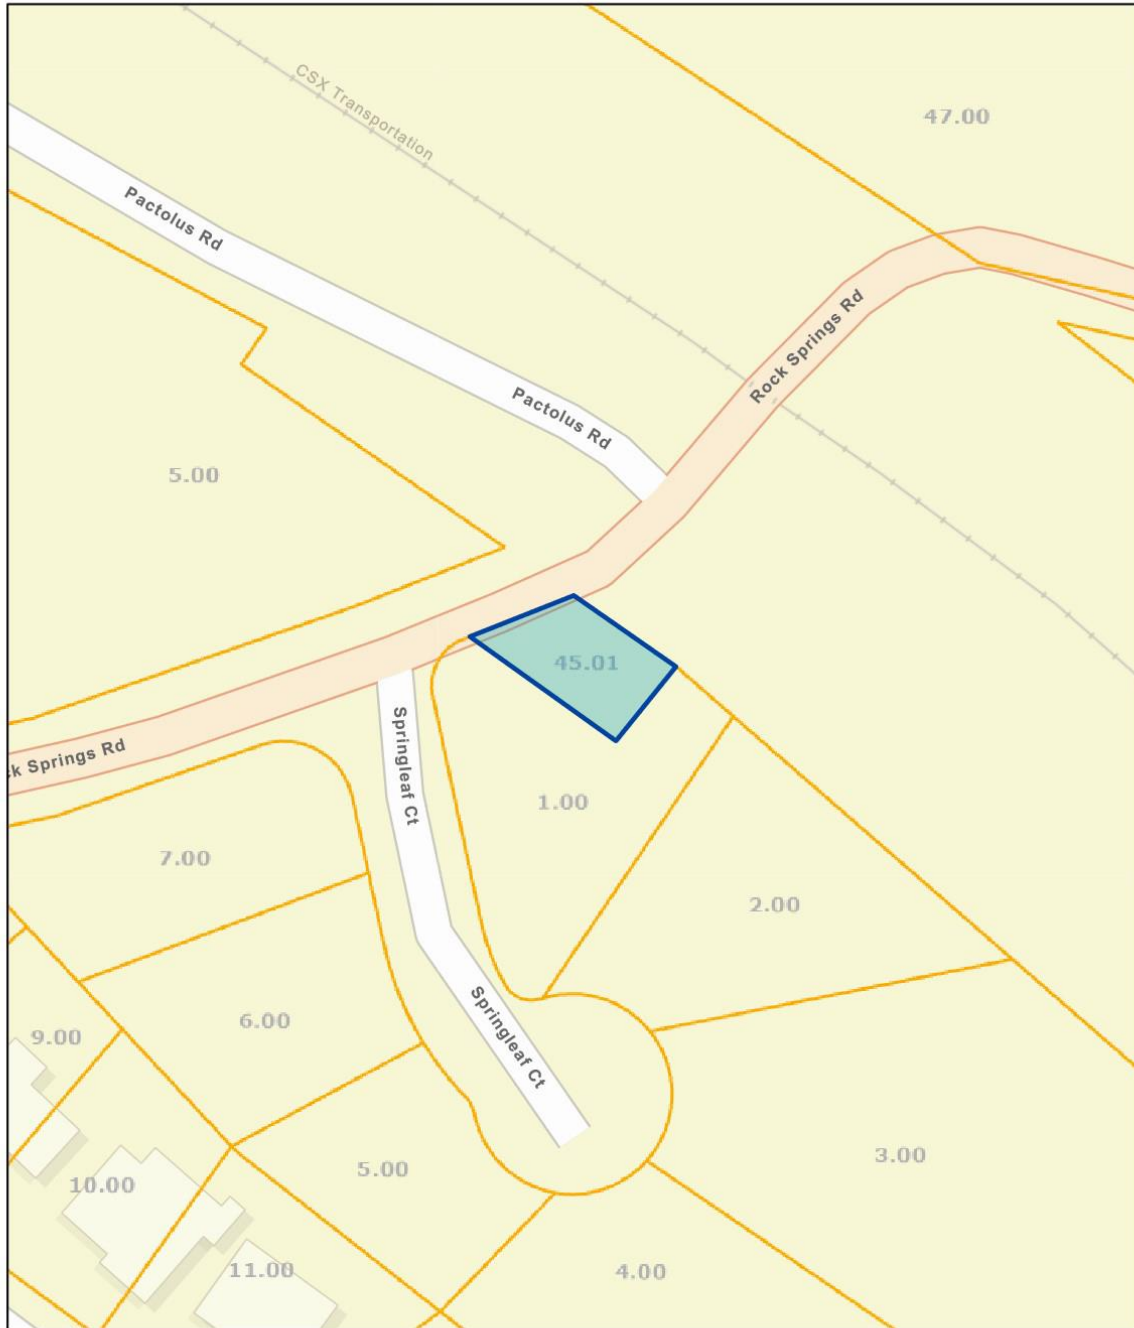

# Sullivan County - Parcel: 077 045.01

Date: February 9, 2024

County: Sullivan  
Owner: KINGSPORT CITY OF  
Address: ROCK SPRINGS RD 185  
Parcel Number: 077 045.01  
Deeded Acreage: 0  
Calculated Acreage: 0  
Date of TDOT Imagery: 2019  
Date of Vexcel Imagery: 2023

The property lines are compiled from information maintained by your local county Assessor's office but are not conclusive evidence of property ownership in any court of law.

# Sullivan County - Parcel: 077 045.01

Date: November 29, 2023

County: Sullivan  
Owner: KINGSPORT CITY OF  
Address: ROCK SPRINGS RD 185  
Parcel Number: 077 045.01  
Deeded Acreage: 0  
Calculated Acreage: 0  
Date of TDOT Imagery: 2019  
Date of Vexcel Imagery: 2023