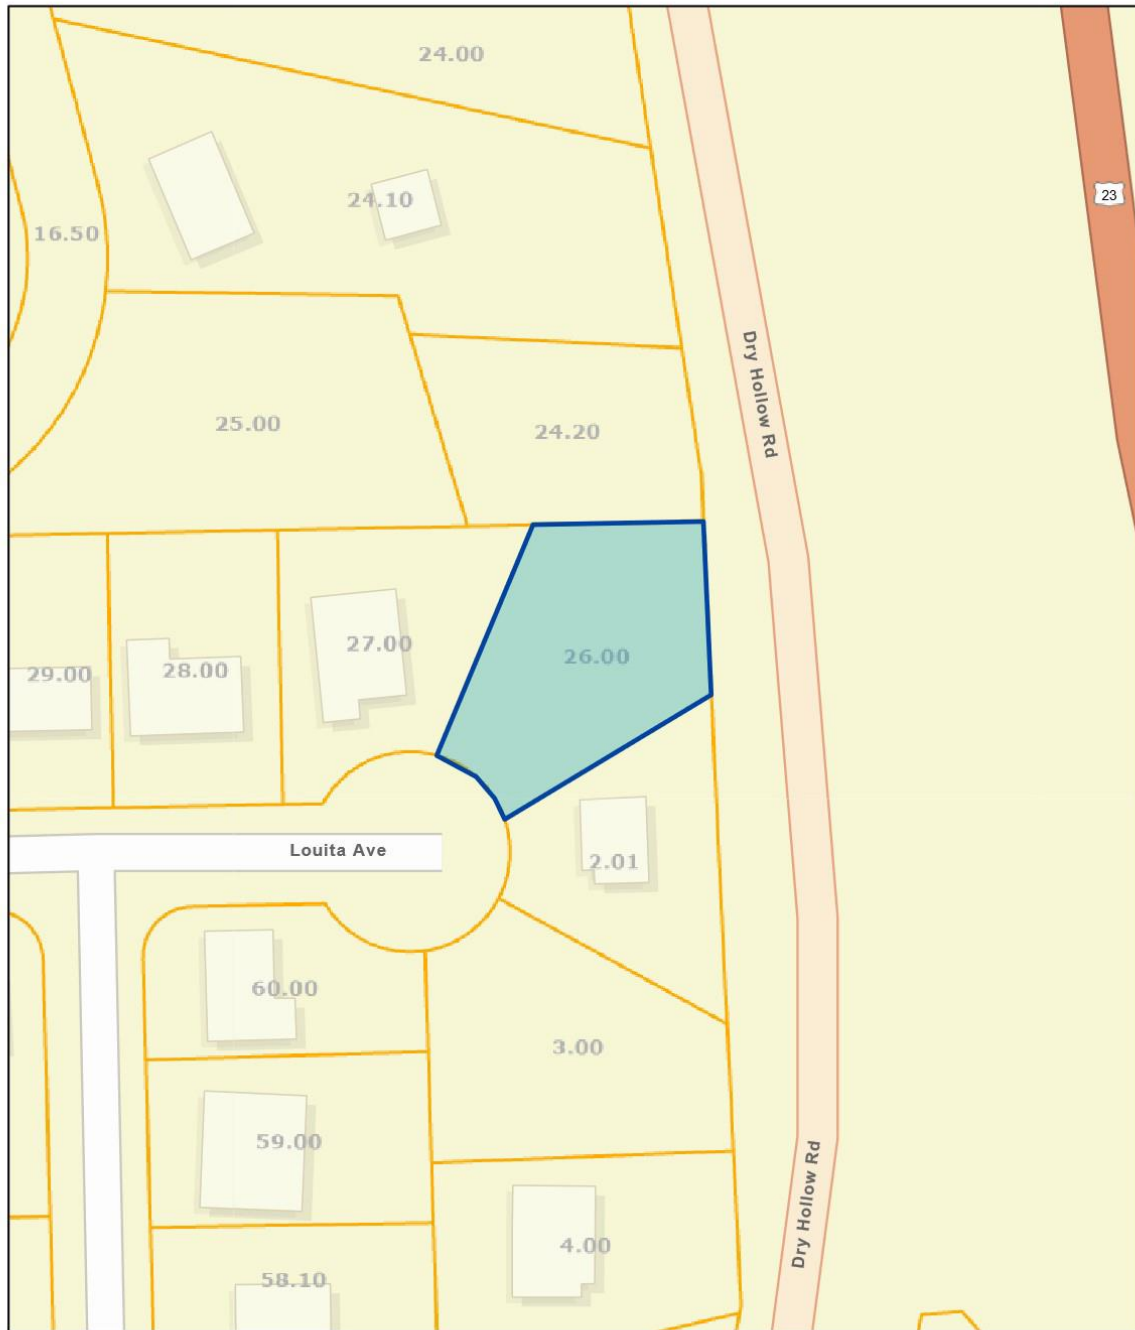

# Sullivan County - Parcel: 029N D 026.00

Date: November 29, 2023

County: Sullivan  
Owner: KINGSPORT CITY OF  
Address: LOUITA AVE 2004  
Parcel Number: 029N D 026.00  
Deeded Acreage: 0  
Calculated Acreage: 0.31  
Date of TDOT Imagery: 2019  
Date of Vexcel Imagery: 2023

The property lines are compiled from information maintained by your local county Assessor's office but are not conclusive evidence of property ownership in any court of law.

# Sullivan County - Parcel: 029N D 026.00

Date: February 9, 2024

County: Sullivan  
Owner: KINGSPORT CITY OF  
Address: LOUITA AVE 2004  
Parcel Number: 029N D 026.00  
Deeded Acreage: 0  
Calculated Acreage: 0.31  
Date of TDOT Imagery: 2019  
Date of Vexcel Imagery: 2023