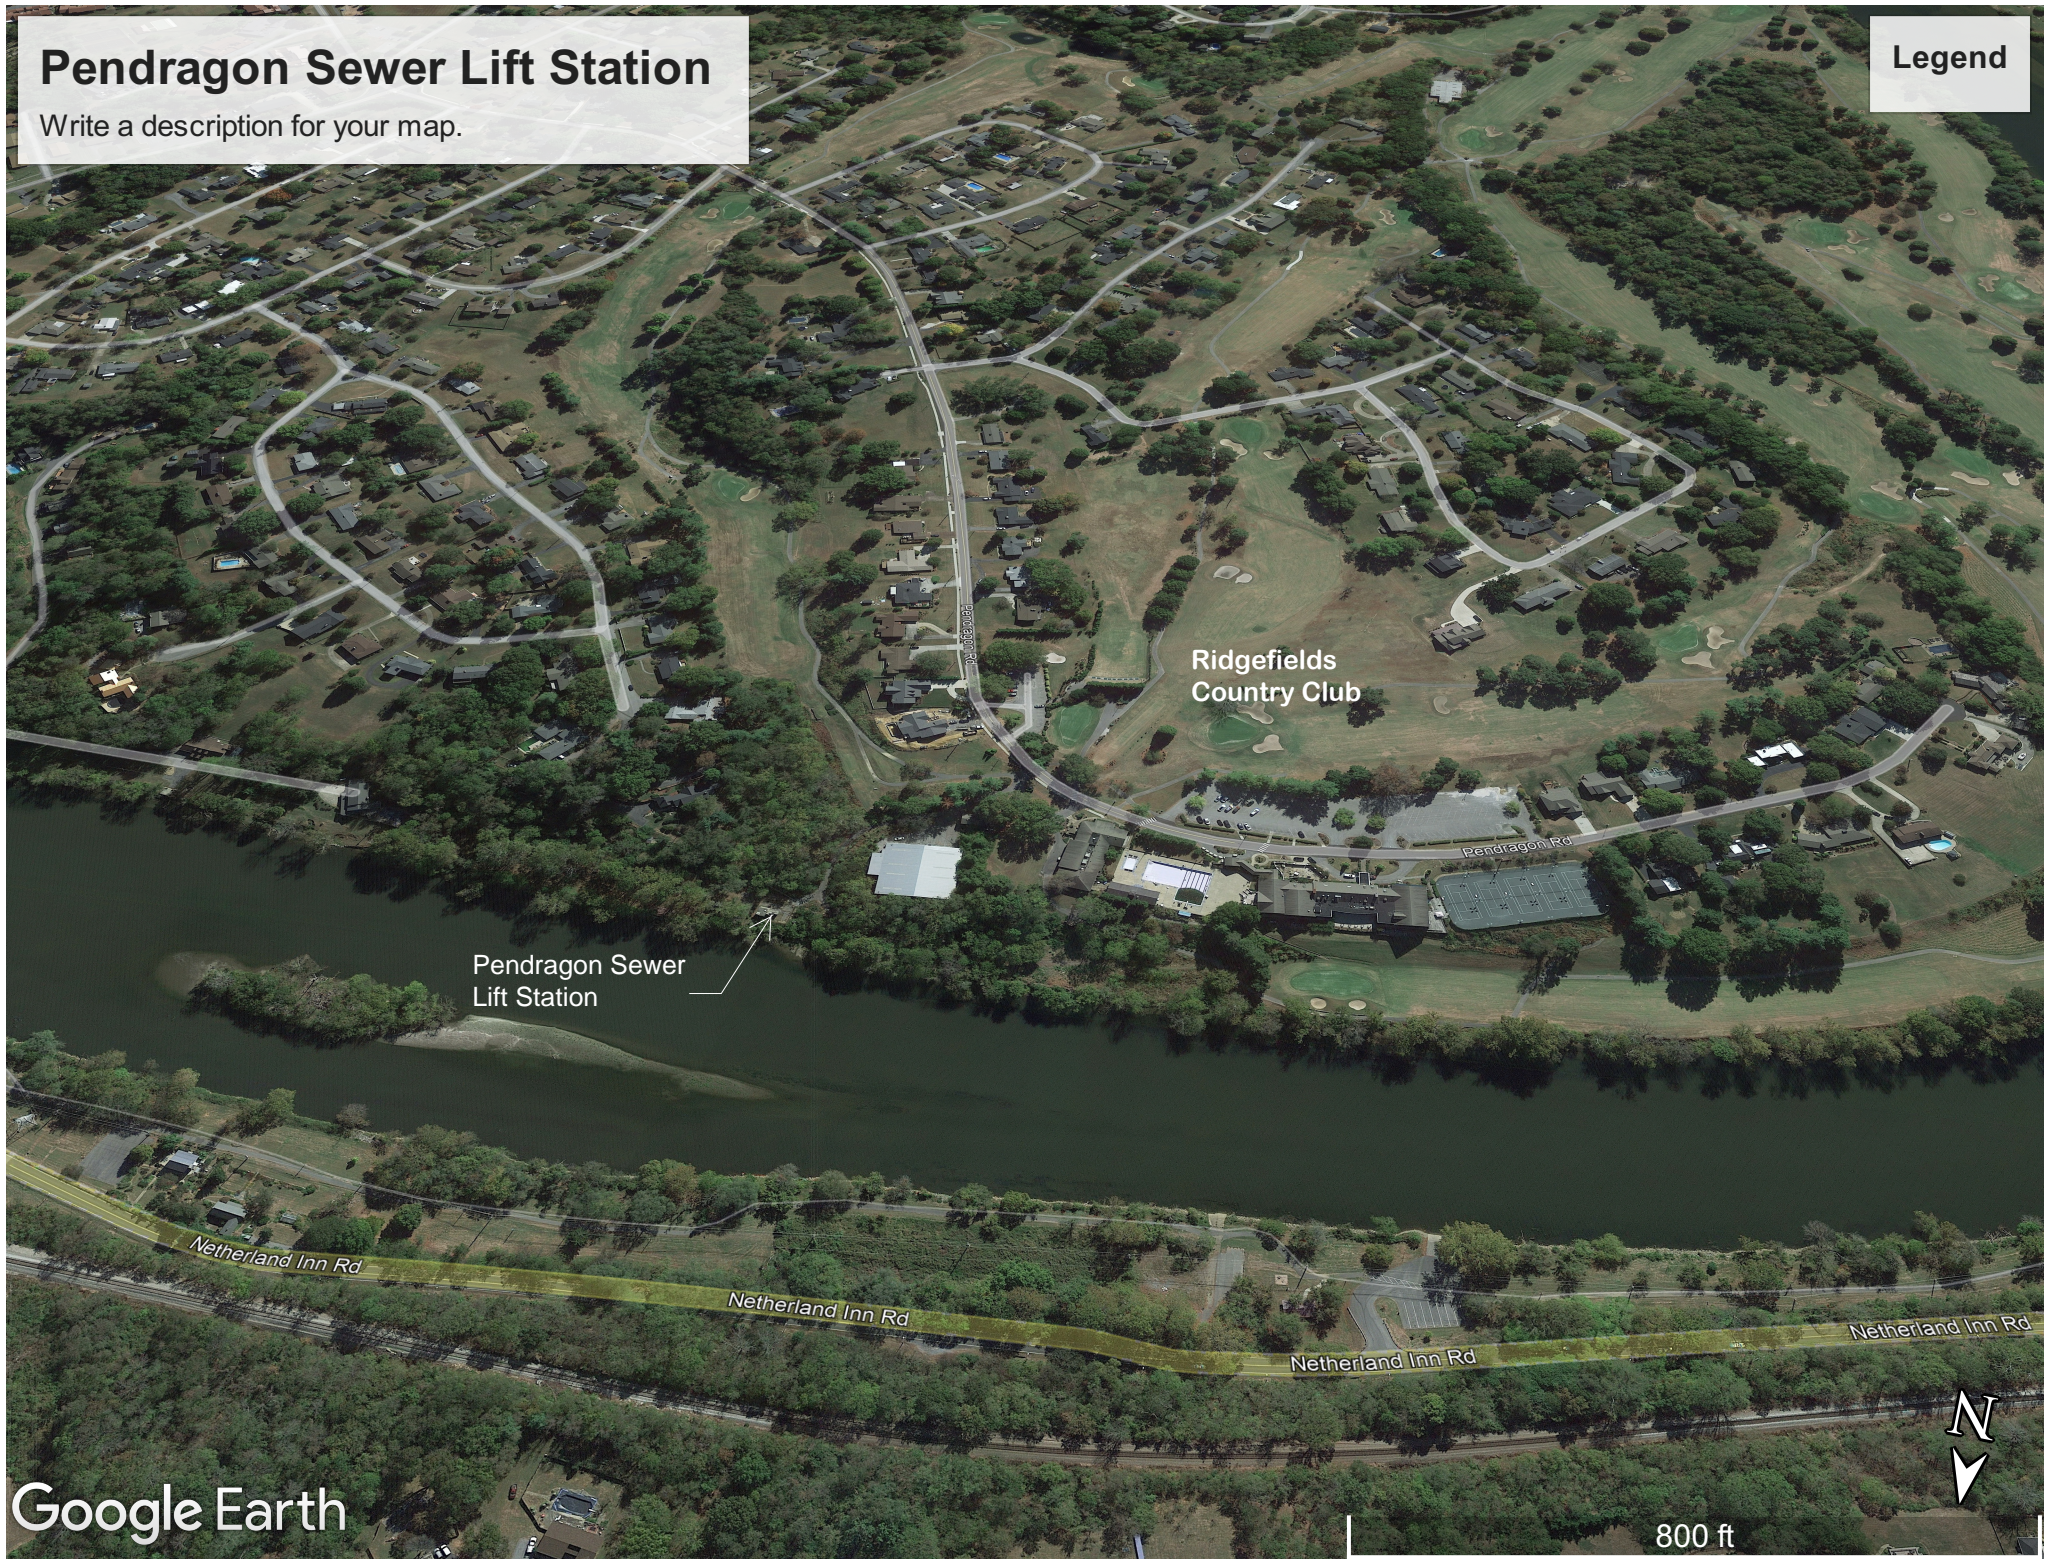

Pendragon Sewer Lift Station

Write a description for your map.

Legend

Ridgefields
Country Club

Pendragon Sewer
Lift Station

Pendragon Rd

Netherland Inn Rd

Netherland Inn Rd

Netherland Inn Rd

Netherland Inn Rd

Google Earth

800 ft