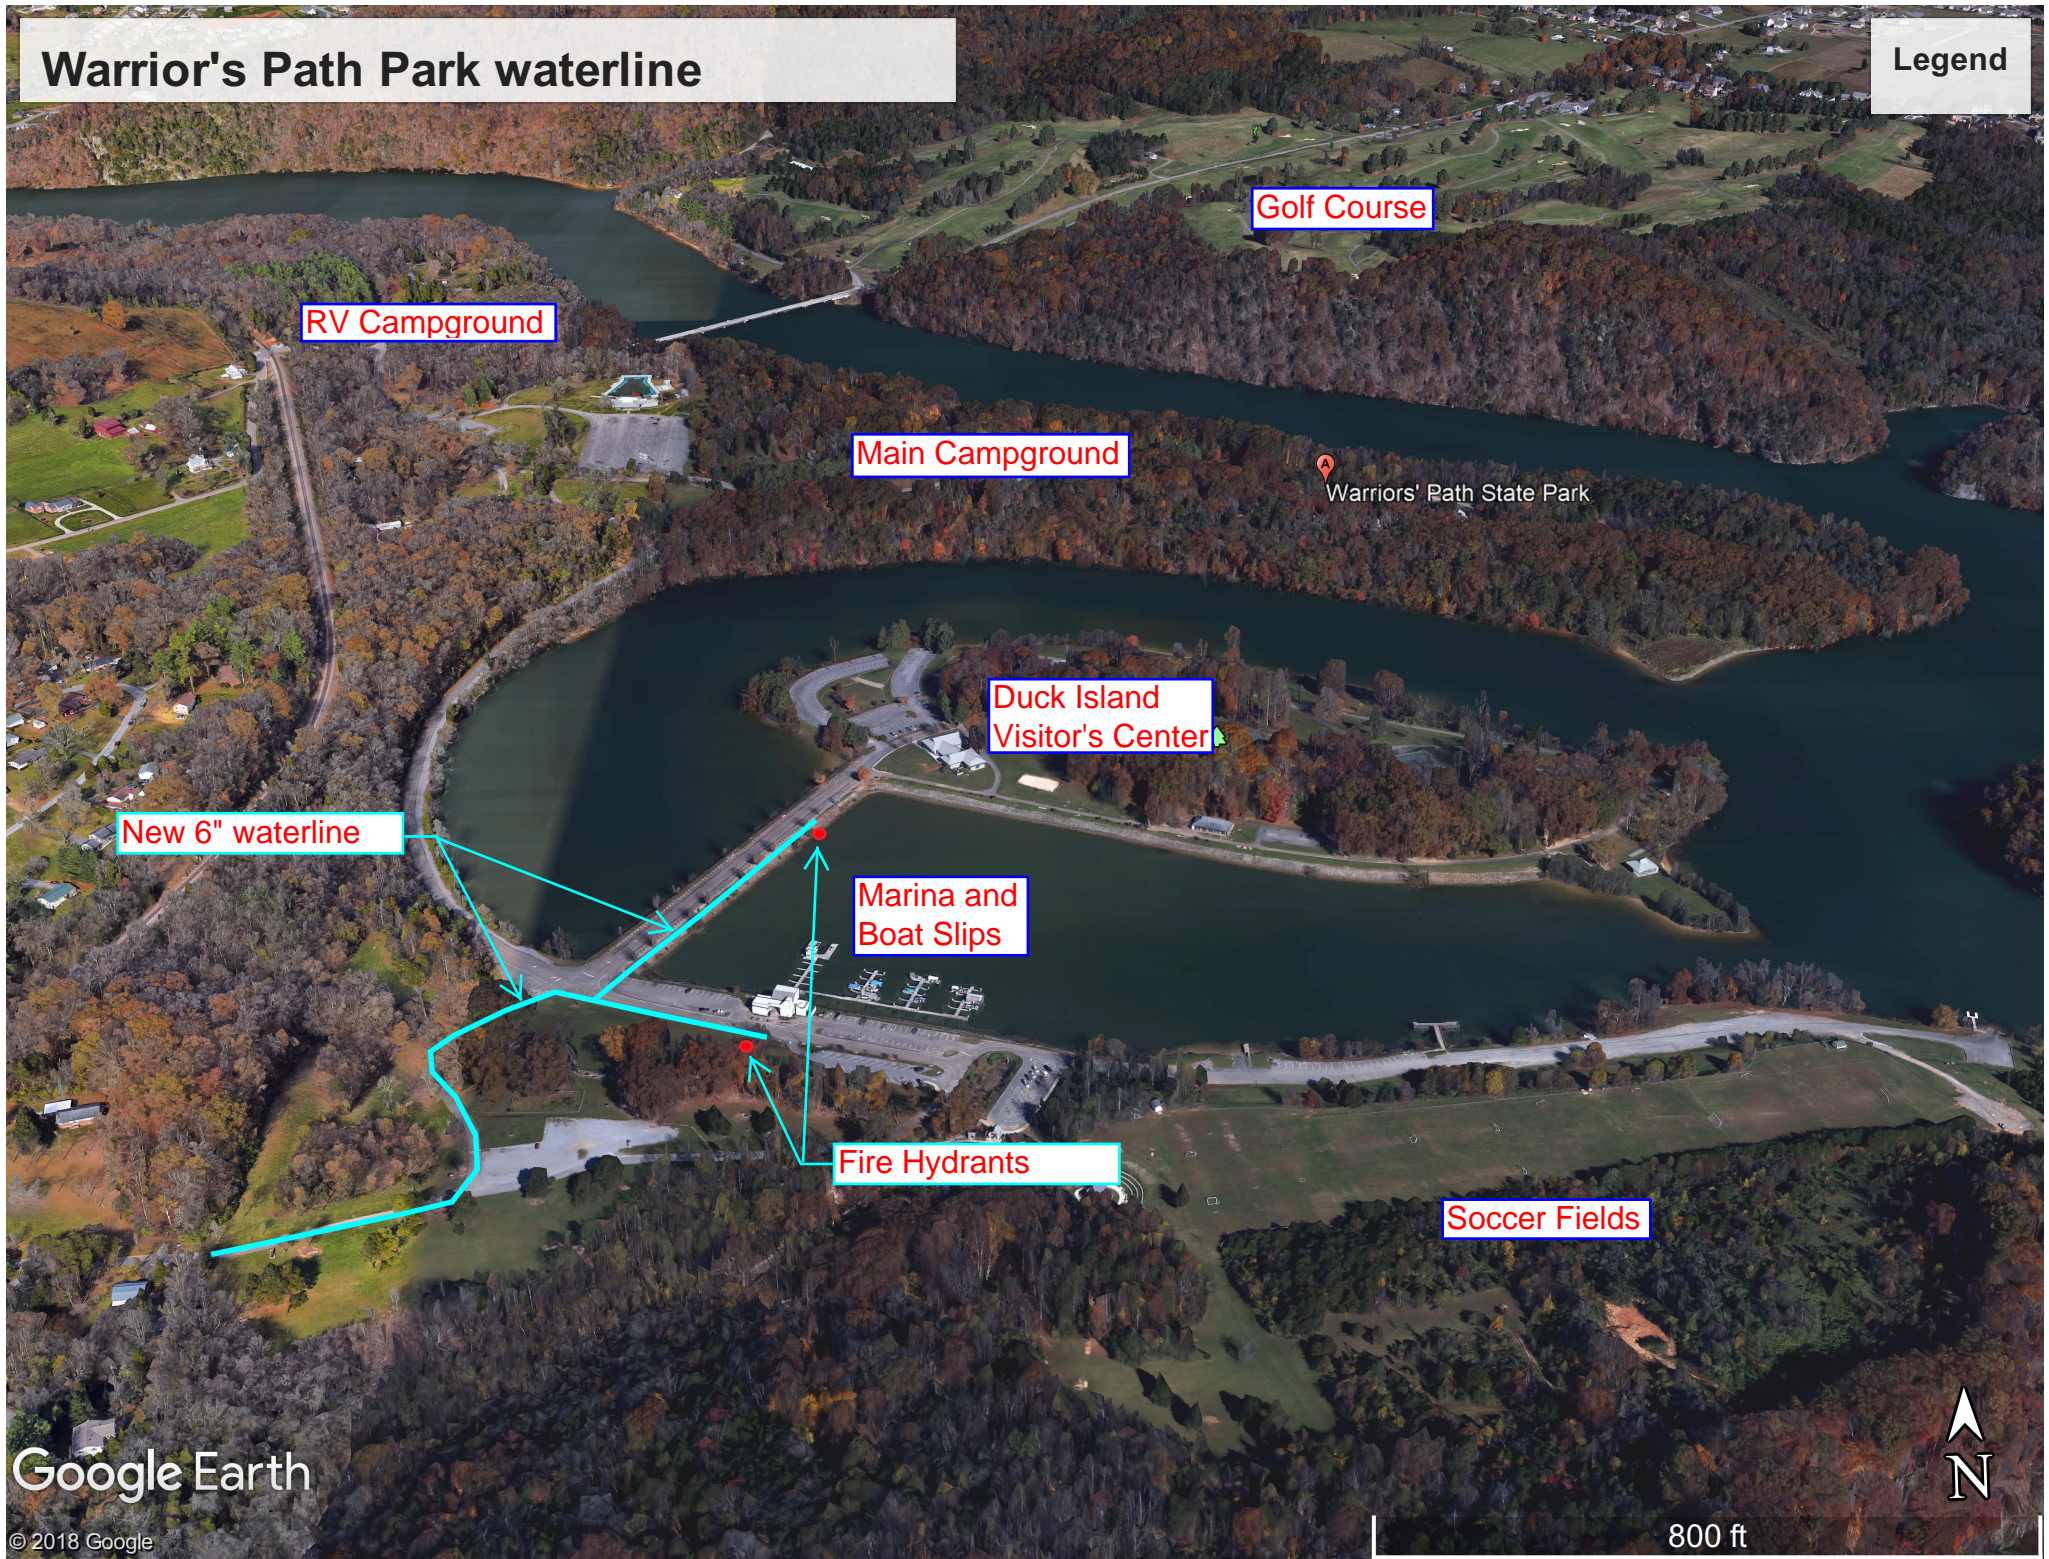

Warrior's Path Park waterline

Legend

Golf Course

RV Campground

Main Campground

Warriors' Path State Park

Duck Island Visitor's Center

New 6" waterline

Marina and Boat Slips

Fire Hydrants

Soccer Fields

Google Earth

© 2018 Google

800 ft