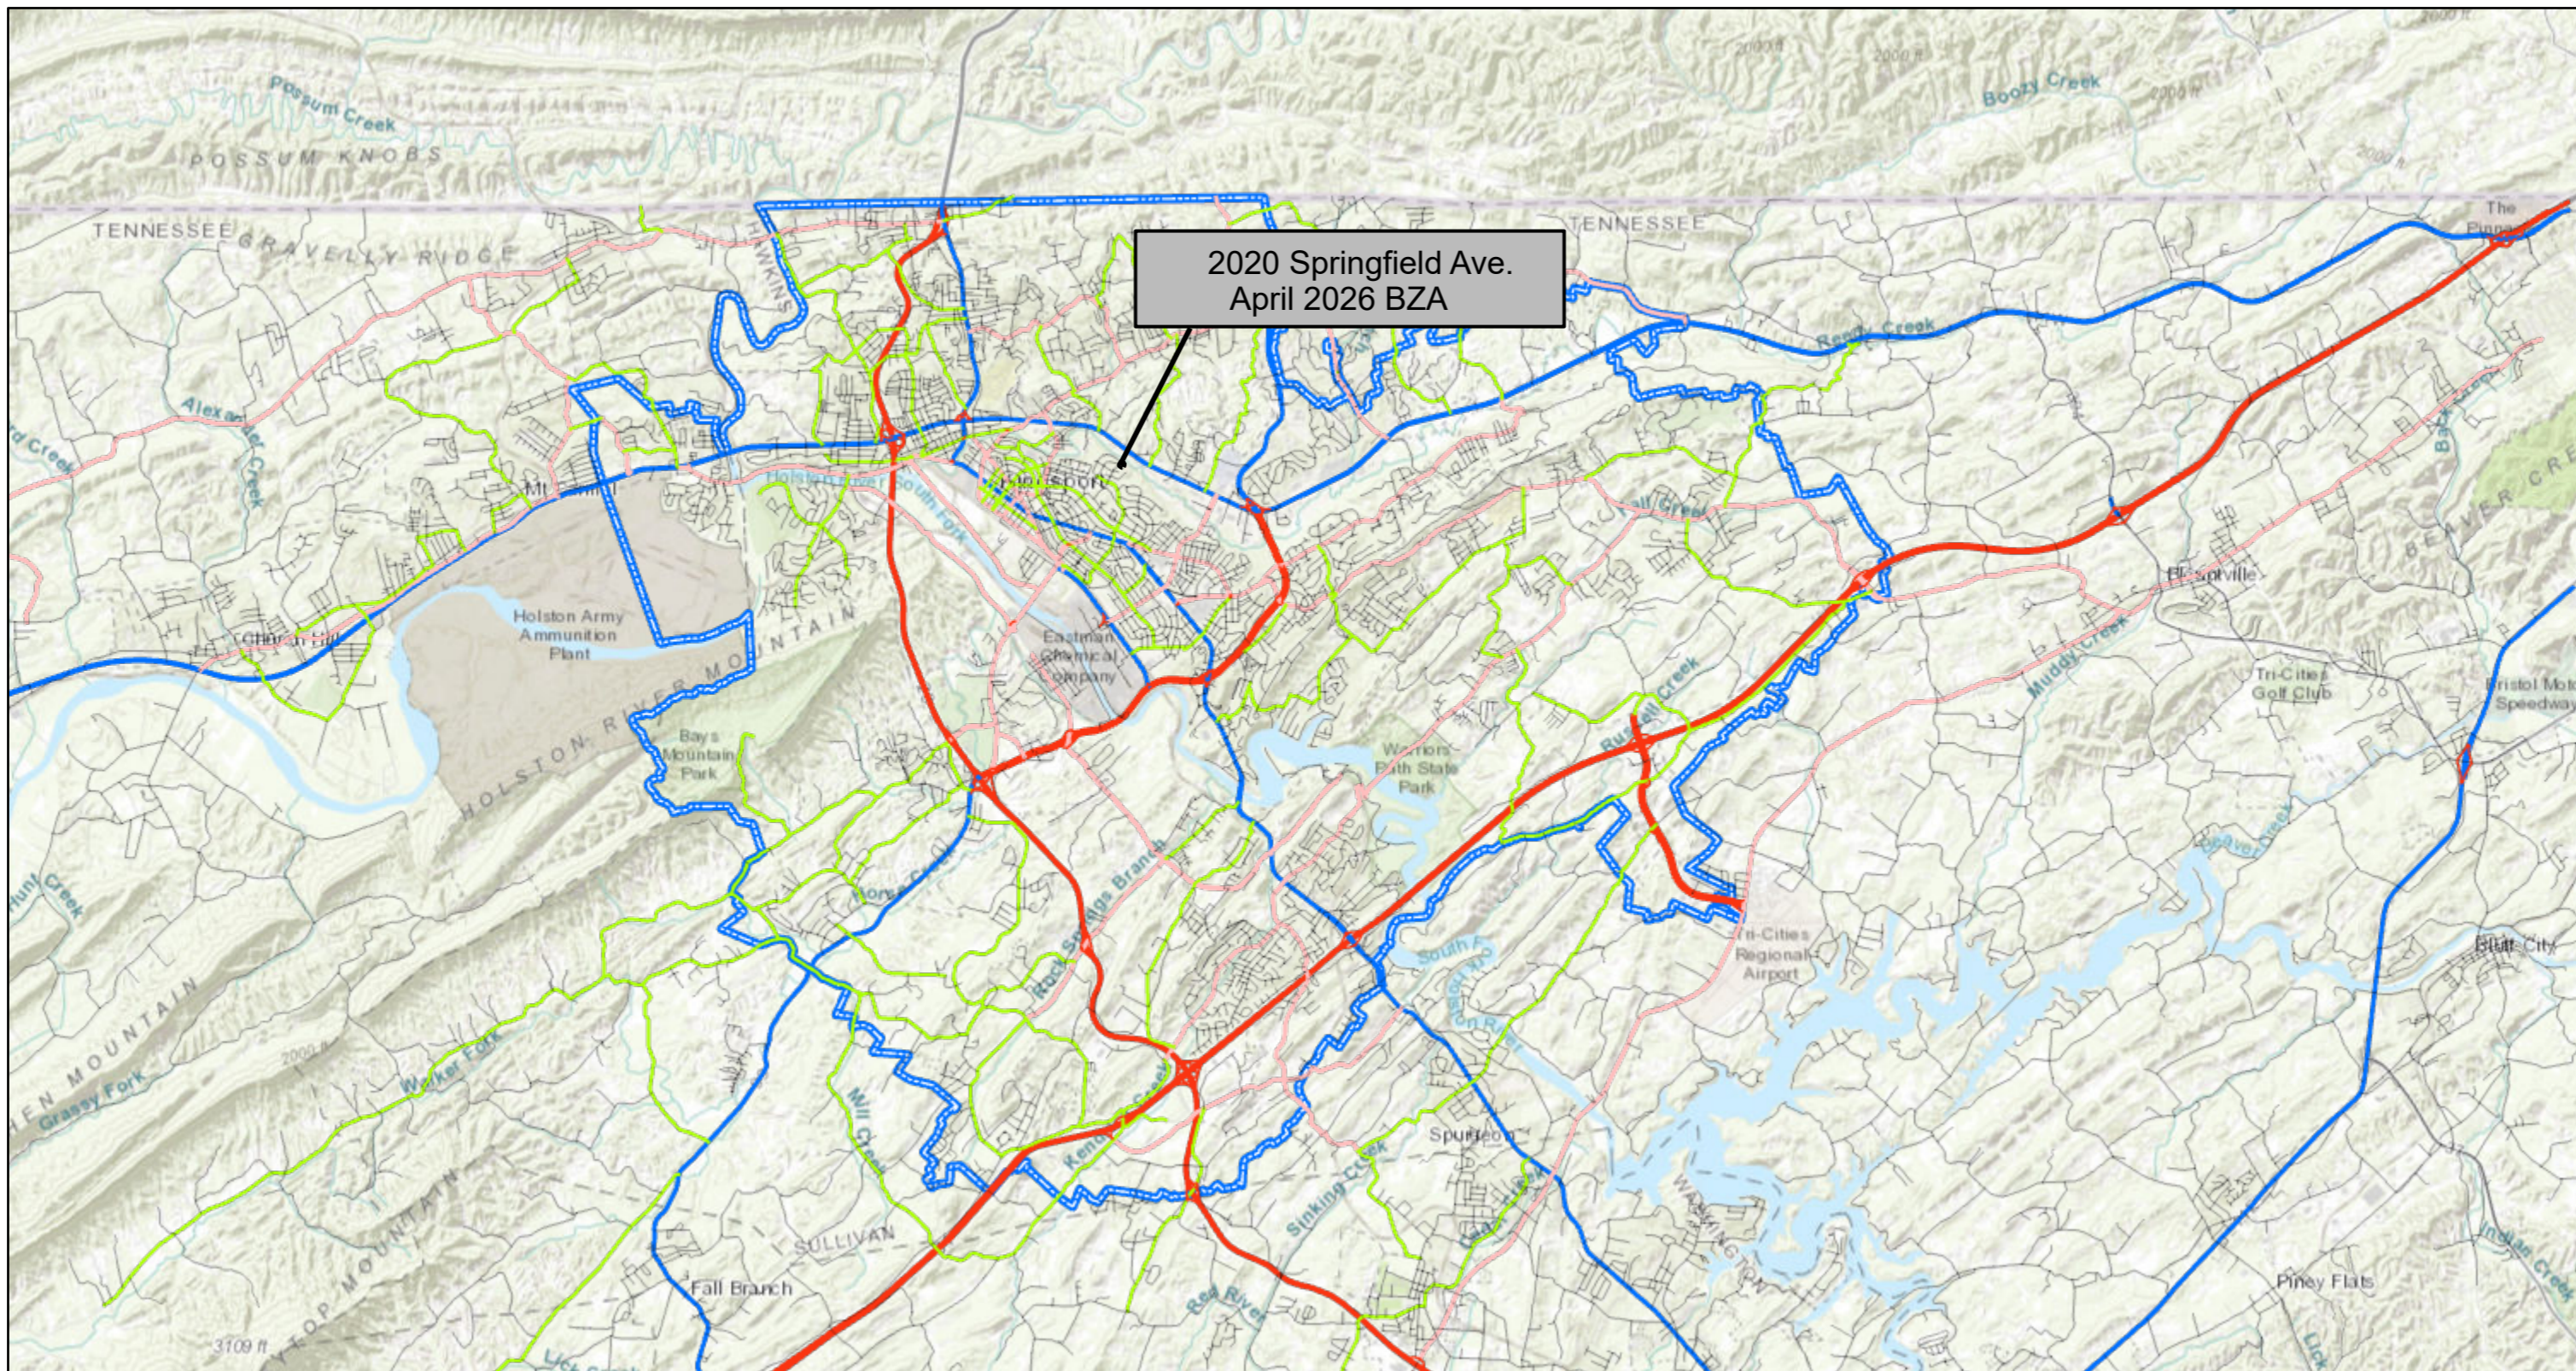

ArcGIS Web Map

3/19/2026, 10:43:28 AM

1:144,448

- | | | |
|--|--|--|
|  Urban Growth Boundary |  Major Arterial |  Local Street |
|  Streets |  Minor Arterial |  Private Street |
|  Interstate |  Collector Street |  Ramp |
|  Expressway | | |

Tennessee STS GIS, Esri, HERE, Garmin, USGS, NGA, EPA, USDA, NPS