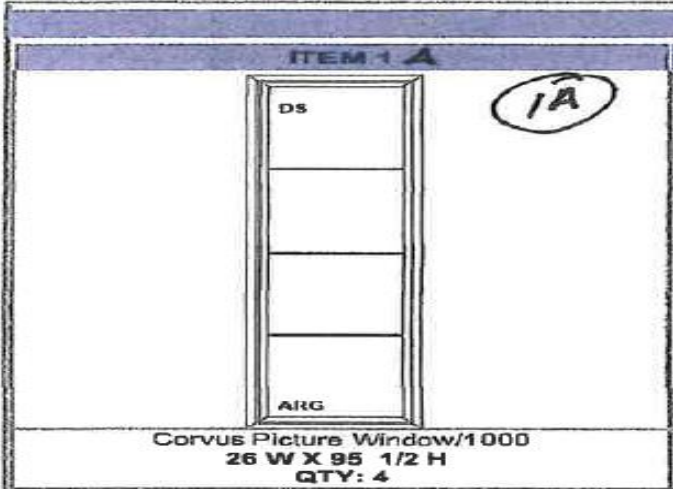

Window at the front of the house/ front door area:

Current Windows

Proposed Windows

FRONT PORCH PICTURE  
WINDOW  
TEMPERED  
BRONZE FRAME

Window on the front of the house/ porch:

Current Windows

Proposed Windows

Front

Front of the house:

Current Windows

Side arrows would be item # 12 for windows and the middle arrow would be #13 for windows

Proposed Windows

West side of the house windows:

Current Windows

Proposed Windows

3EA. L. SIDE  
& R. SIDE

West side of the house windows (cont.):

Current Windows:

This window will not be change, recent bathroom remodel and window was done at that time.

These are the only windows that will change.