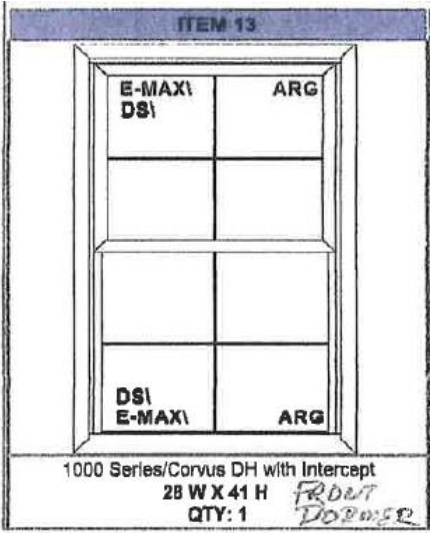

Window at the front of the house/ front door area:

Current Windows

Proposed Windows

FRONT PORCH PICTURE  
WINDOW  
TEMPERED  
BRONZE FRAME

Window on the front of the house/ porch:

Current Windows

Proposed Windows

Front

Front of the house:

Current Windows

Side arrows would be item # 12 for windows and the middle arrow would be #13 for windows

Proposed Windows

West side of the house windows:

Current Windows

Proposed Windows

3EA. L. SIDE  
& R. SIDE

West side of the house windows (cont.):

Current Windows:

This window will not be change, recent bathroom remodel and window was done at that time.

These are the only windows that will change.