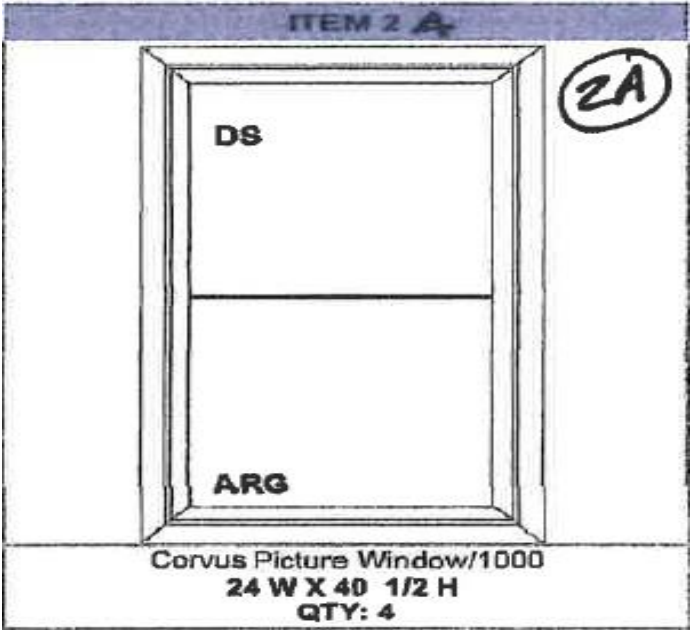

Window at the front of the house/ front door area:

Current Windows

Proposed Windows

FRONT PORCH PICTURE  
WINDOW  
TEMPERED  
BRONZE FRAME

Window on the front of the house/ porch:

Current Windows

Proposed Windows

Front

Front of the house:

Current Windows

Side arrows would be item # 12 for windows and the middle arrow would be #13 for windows

Proposed Windows

West side of the house windows:

Current Windows

Proposed Windows

3EA. L. SIDE  
& R. SIDE

West side of the house windows (cont.):

Current Windows:

This window will not be change, recent bathroom remodel and window was done at that time.

These are the only windows that will change.