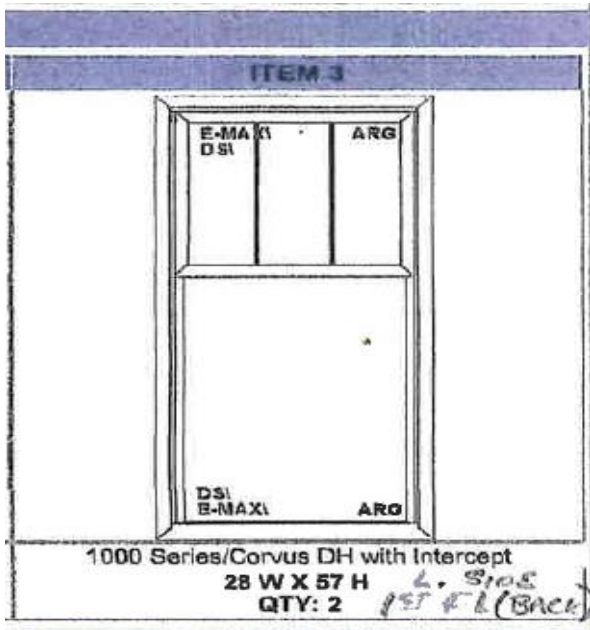

Front

Front of the house:

Current Windows

Side arrows would be item # 12 for windows and the middle arrow would be #13 for windows

Proposed Windows

West side of the house windows:

Current Windows

Proposed Windows

3EA. L. SIDE  
& R. SIDE

West side of the house windows (cont.):

Current Windows:

This window will not be change, recent bathroom remodel and window was done at that time.

These are the only windows that will change.

Proposed Windows:

West side of the house windows (cont.):

Current Windows:

Proposed Windows:

West side of the house windows (cont.):

Current Windows:

Proposed Windows:

West side of the house windows (cont.):