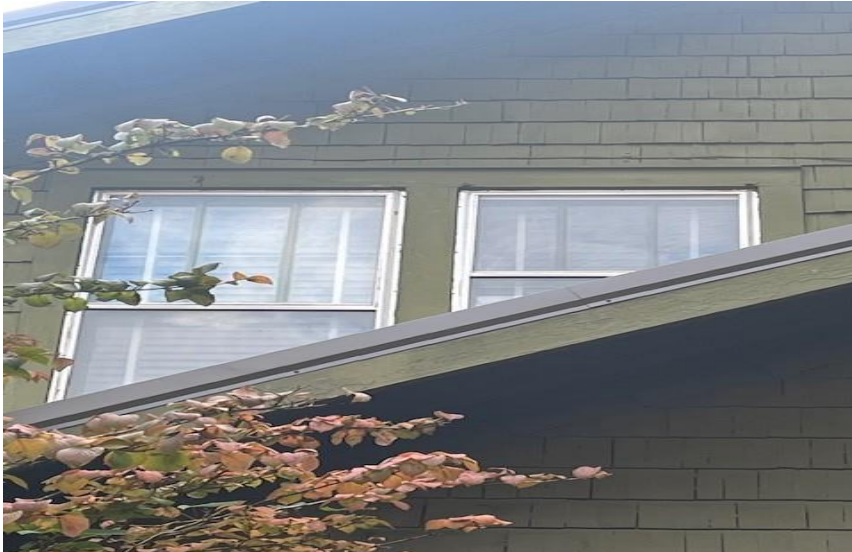

Window at the front of the house/ front door area:

Current Windows

Proposed Windows

FRONT PORCH PICTURE  
WINDOW  
TEMPERED  
BRONZE FRAME

Window on the front of the house/ porch:

Current Windows

Proposed Windows

3EA. L. SIDE  
& R. SIDE

West side of the house windows (cont.):

Current Windows:

This window will not be change, recent bathroom remodel and window was done at that time.

These are the only windows that will change.

Proposed Windows:

West side of the house windows (cont.):

Current Windows:

Proposed Windows:

West side of the house windows (cont.):

Current Windows:

Proposed Windows:

West side of the house windows (cont.):