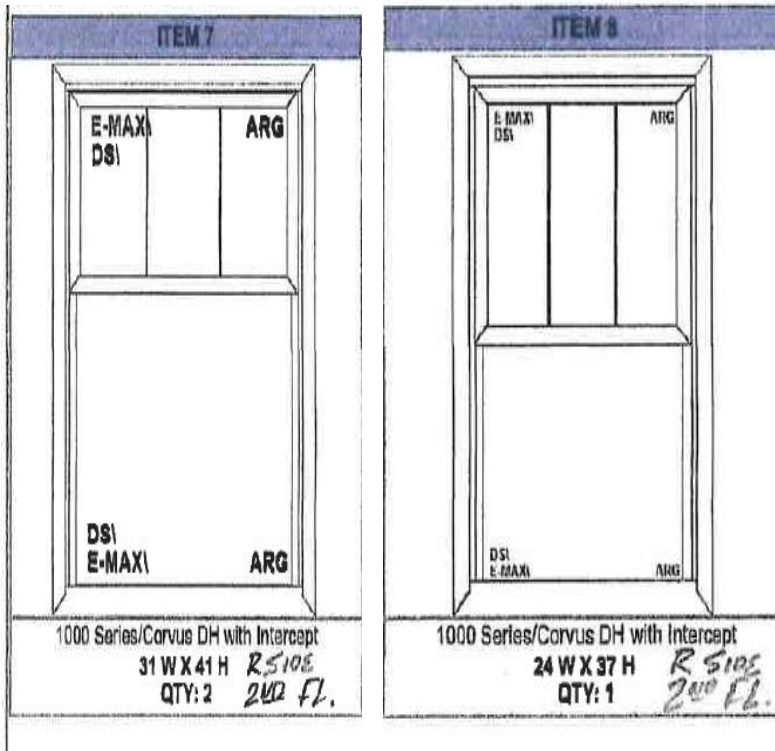

Front

Front of the house:

Current Windows

Side arrows would be item # 12 for windows and the middle arrow would be #13 for windows

Proposed Windows

West side of the house windows:

Current Windows

Proposed Windows

3EA. L. SIDE  
& R. SIDE

West side of the house windows (cont.):

Current Windows:

This window will not be change, recent bathroom remodel and window was done at that time.

These are the only windows that will change.

Current Windows:

Proposed Windows:

East side of the house windows:

Current Windows:

Proposed Windows:

East side of the house windows (cont.):

Current Windows

Proposed Windows

3ea. L. SIDE  
& R. SIDE  
1

East side of the house windows (cont.):

Current Windows:

Proposed Windows:

East side of the house windows (cont.):

Current Windows:

Proposed Windows: