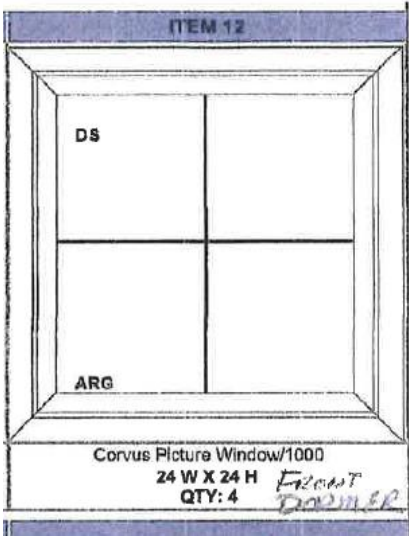

Window at the front of the house/ front door area:

Current Windows

Proposed Windows

FRONT PORCH PICTURE  
WINDOW  
TEMPERED  
BRONZE FRAME

Window on the front of the house/ porch:

Current Windows

Proposed Windows

Front

Front of the house:

Current Windows

Side arrows would be item # 12 for windows and the middle arrow would be #13 for windows

Proposed Windows

West side of the house windows:

Current Windows

Proposed Windows

3EA. L. SIDE  
& R. SIDE

West side of the house windows (cont.):

Current Windows:

This window will not be change, recent bathroom remodel and window was done at that time.

These are the only windows that will change.