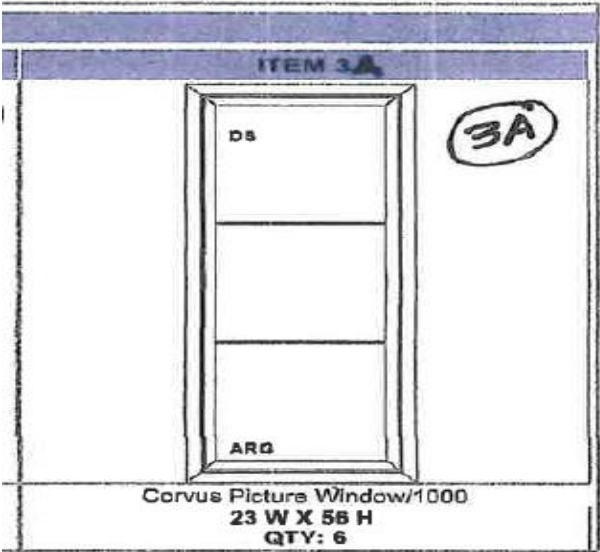

Window at the front of the house/ front door area:

Current Windows

Proposed Windows

FRONT PORCH PICTURE  
WINDOW  
TEMPERED  
BRONZE FRAME

Window on the front of the house/ porch:

Current Windows

Proposed Windows

Front

Front of the house:

Current Windows

Side arrows would be item # 12 for windows and the middle arrow would be #13 for windows

Proposed Windows

West side of the house windows:

Current Windows

Proposed Windows

3EA. L. SIDE  
& R. SIDE

West side of the house windows (cont.):

Current Windows:

This window will not be change, recent bathroom remodel and window was done at that time.

These are the only windows that will change.