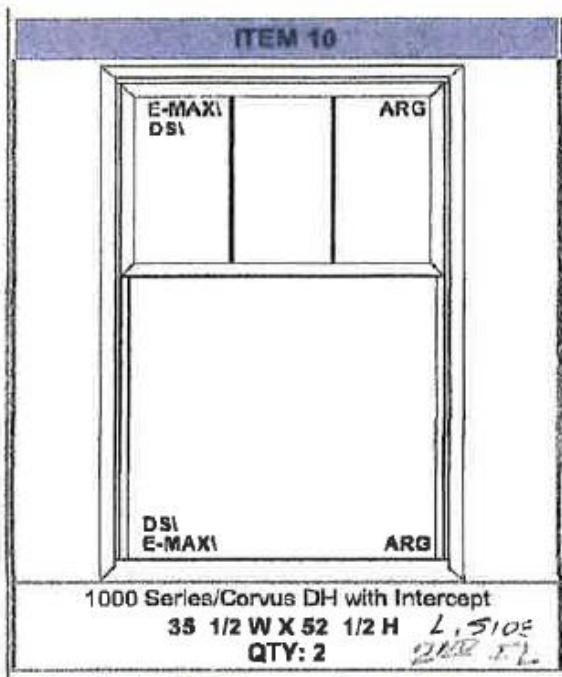

Front

Front of the house:

Current Windows

Side arrows would be item # 12 for windows and the middle arrow would be #13 for windows

Proposed Windows

West side of the house windows:

Current Windows

Proposed Windows

3EA. L. SIDE  
& R. SIDE

West side of the house windows (cont.):

Current Windows:

This window will not be change, recent bathroom remodel and window was done at that time.

These are the only windows that will change.

Proposed Windows:

West side of the house windows (cont.):

Current Windows:

Proposed Windows:

West side of the house windows (cont.):

Current Windows:

Proposed Windows:

West side of the house windows (cont.):