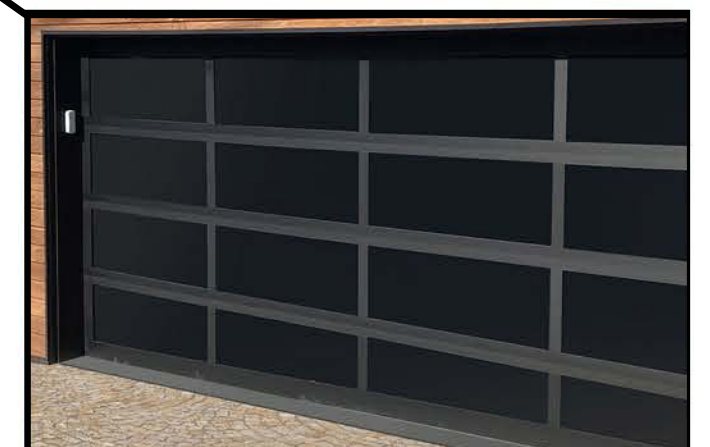

HORIZONTAL THERMORY WOOD CLADDING
(OR APPROVED ALTERNATE)

DARK BRONZE WINDOW

DISTRESSED BRICK VENEER

MATTE DARK BRONZE PAINTED METAL FACADE

MATTE DARK BRONZE PAINTED METAL CANOPY

DARK BRONZE OVERHEAD DOOR

MATERIAL SAMPLE BOARD
SCALE: NOT TO SCALE
December 22, 2021
Revised: March 1, 2022