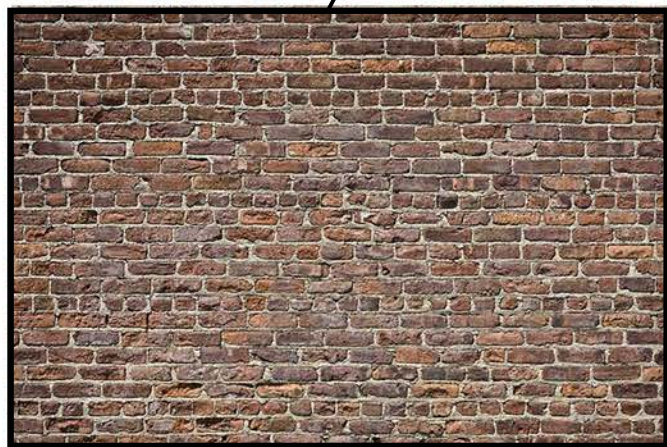

HORIZONTAL THERMORY WOOD CLADDING
(OR APPROVED ALTERNATE)

DARK BRONZE WINDOW

DISTRESSED BRICK VENEER

MATTE DARK BRONZE PAINTED METAL FACADE

MATTE DARK BRONZE PAINTED METAL CANOPY

DARK BRONZE OVERHEAD DOOR

MATERIAL SAMPLE BOARD
SCALE: NOT TO SCALE
December 22, 2021
Revised: March 1, 2022