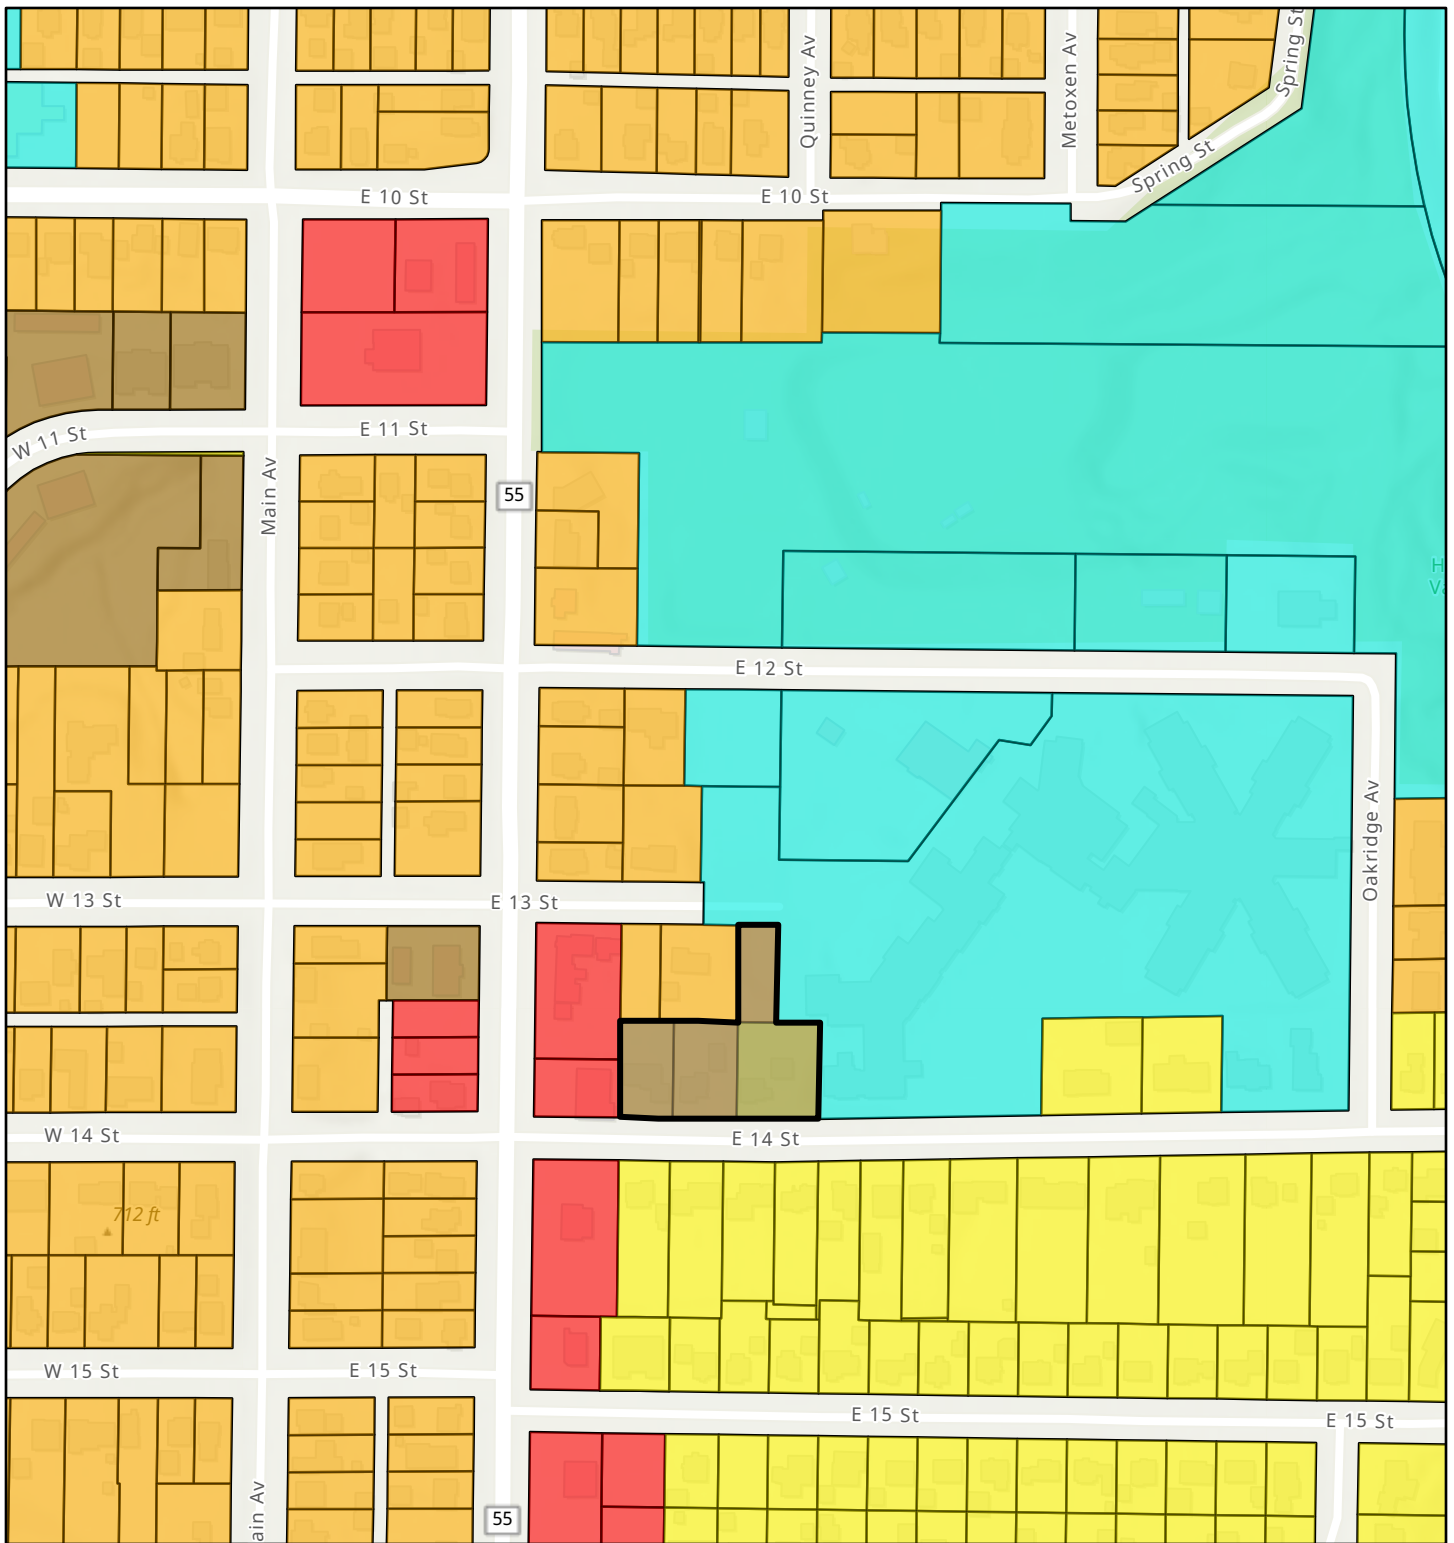

Rezone - St. Paul Elder Services

4/13/2024, 11:22:45 AM

1:4,514

Zoning Districts

- Commercial Highway (CHD)
- Residential Single Family (RSF)
- Residential Two Family (RTF)
- Residential Multi-Family (RMF)
- Parcels
- Institutional (IT)

Sources: Esri, Airbus DS, USGS, NGA, NASA, CGIAR, N Robinson, NCEAS, NLS, OS, NMA, Geodastatyrelsen, Rijkswaterstaat, GSA, Geoland, FEMA, Intermap and the GIS user community, Esri Community Maps Contributors, County of Outagamie, © OpenStreetMap, Microsoft, Esri, TomTom, Garmin, SafeGraph, GeoTechnologies, Inc, METI/NASA, USGS, EPA, NPS, US